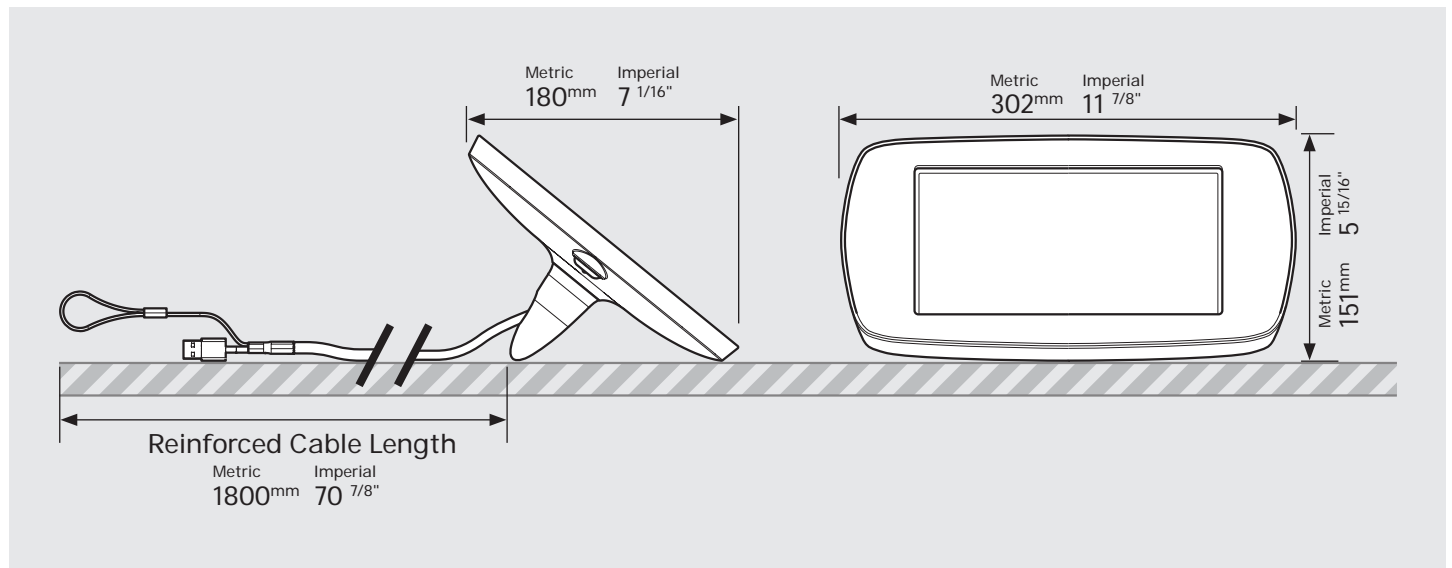

PRODUCT DATA SHEET - BOUNCEPAD LOUNGE

bouncepad®

Case:	Arm:	Mounting:	Packaged weight:	Colour:
Midi	Lounge	Not Applicable	1.62kg	White Black