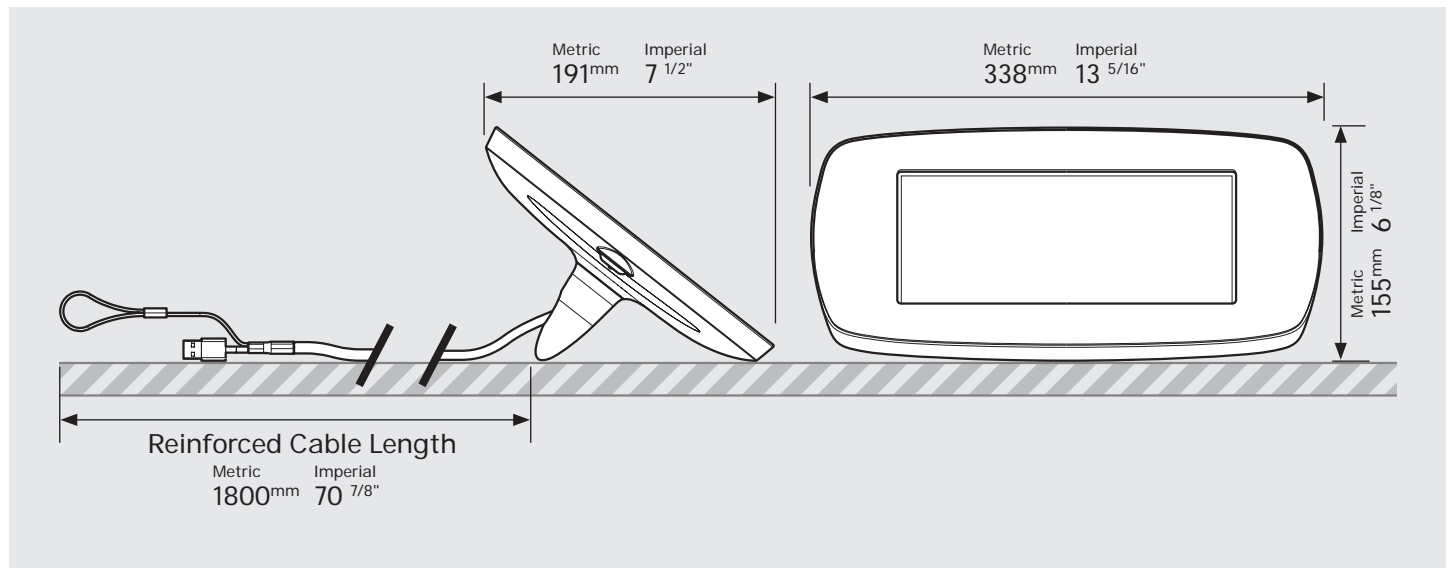

PRODUCT DATA SHEET - BOUNCEPAD LOUNGE

bouncepad®

Case:	Arm:	Mounting:	Packaged weight:	Colour:
Maxi	Lounge	Not Applicable	1.85kg	White Black