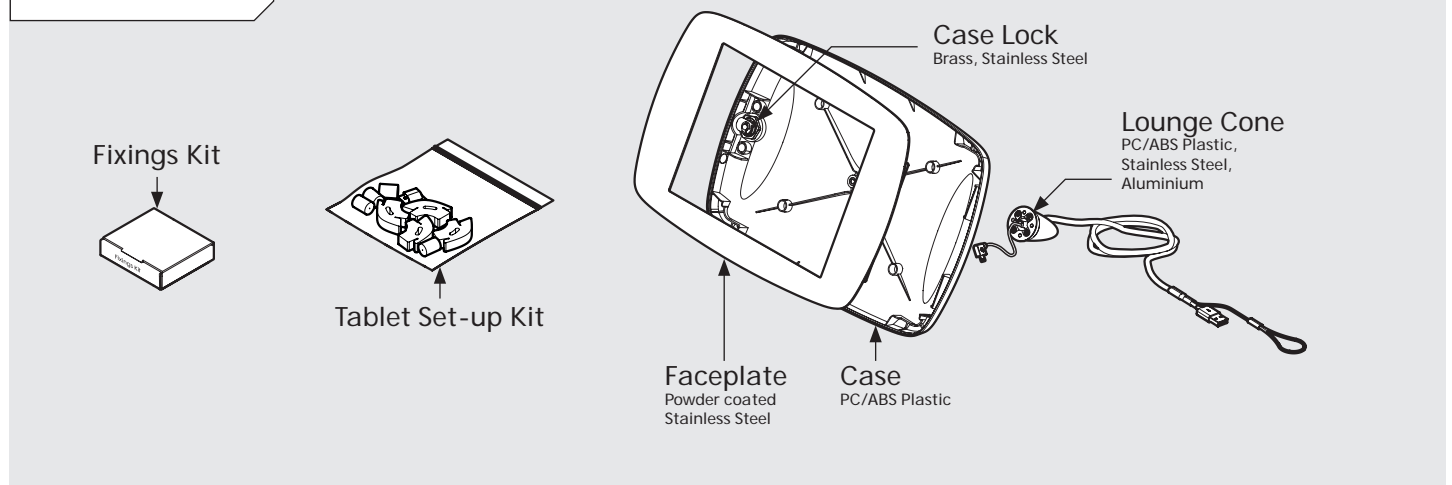

Parts in the Box