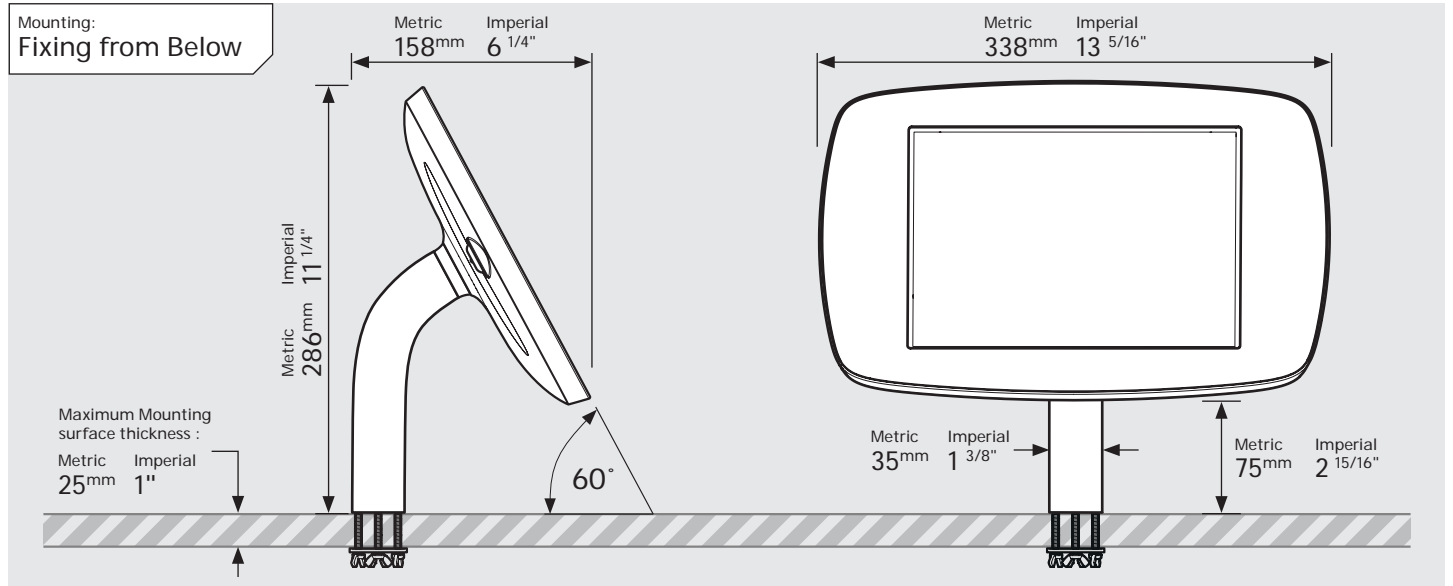

PRODUCT DATA SHEET - BOUNCEPAD STATIC60

bouncepad[®]

Case: Midi Arm: Static60 Mounting: Fixing from Below
 Fixing from Above Packaged weight: 1.89kg Colour: White
 Black

PRODUCT DATA SHEET - BOUNCEPAD STATIC60

bouncepad[®]

Case: Maxi Arm: Static60 Mounting: Fixing from Below Packaged weight: 2.12kg Colour: White
Black
Fixing from Above

PRODUCT DATA SHEET - BOUNCEPAD STATIC60

bouncepad[®]

Case: Mega Arm: Static60 Mounting: Fixing from Below Packaged weight: 2.51kg Colour: White Black

Fixing from Above