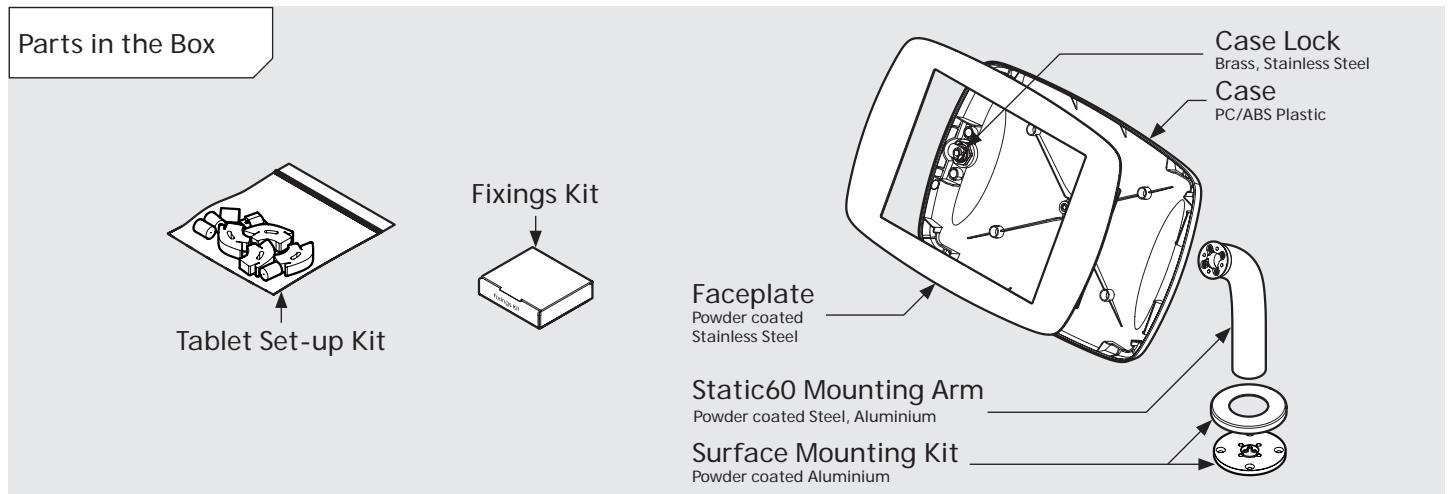

PRODUCT DATA SHEET - BOUNCEPAD STATIC60

bouncepad[®]

Case: Midi Arm: Static60 Mounting: Fixing from Below
 Fixing from Above Packaged weight: 1.89kg Colour: White
 Black

PRODUCT DATA SHEET - BOUNCEPAD STATIC60

bouncepad[®]

Case: Maxi Arm: Static60 Mounting: Fixing from Below Packaged weight: 2.12kg Colour: White
Black
Fixing from Above

PRODUCT DATA SHEET - BOUNCEPAD STATIC60

bouncepad[®]

Case: Mega Arm: Static60 Mounting: Fixing from Below Packaged weight: 2.51kg Colour: White Black