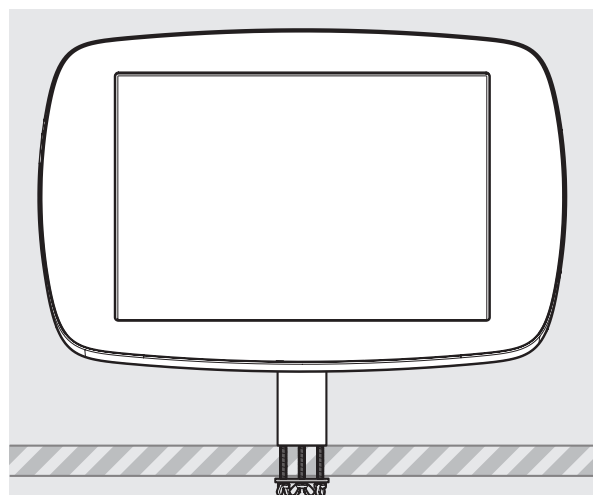

Mini Case supported devices:

- iPad Mini 1
- iPad Mini 2
- iPad Mini 3
- iPad Mini 4
- iPad Mini (2019)

Midi Case supported devices:

- iPad 6th Gen
- iPad 5th Gen
- iPad 4th Gen
- iPad 3rd Gen
- iPad Pro 9.7
- iPad Air 1
- iPad Air 2
- Samsung Tab S2 9.7
- Samsung Tab S3 9.7
- Samsung Tab A 9.7

- iPad Pro 12.9" 1st Gen
- iPad Pro 12.9" 2nd Gen
- iPad Pro 12.9" 3rd Gen
- Microsoft Surface Pro 4
- Microsoft Surface Pro 5

PRODUCT DATA SHEET - BOUNCEPAD STATIC60

bouncepad[®]

Case: Mini Arm: Static60 Mounting: Fixing from Below
 Fixing from Above Packaged weight: 1.71kg Colour: White
 Black