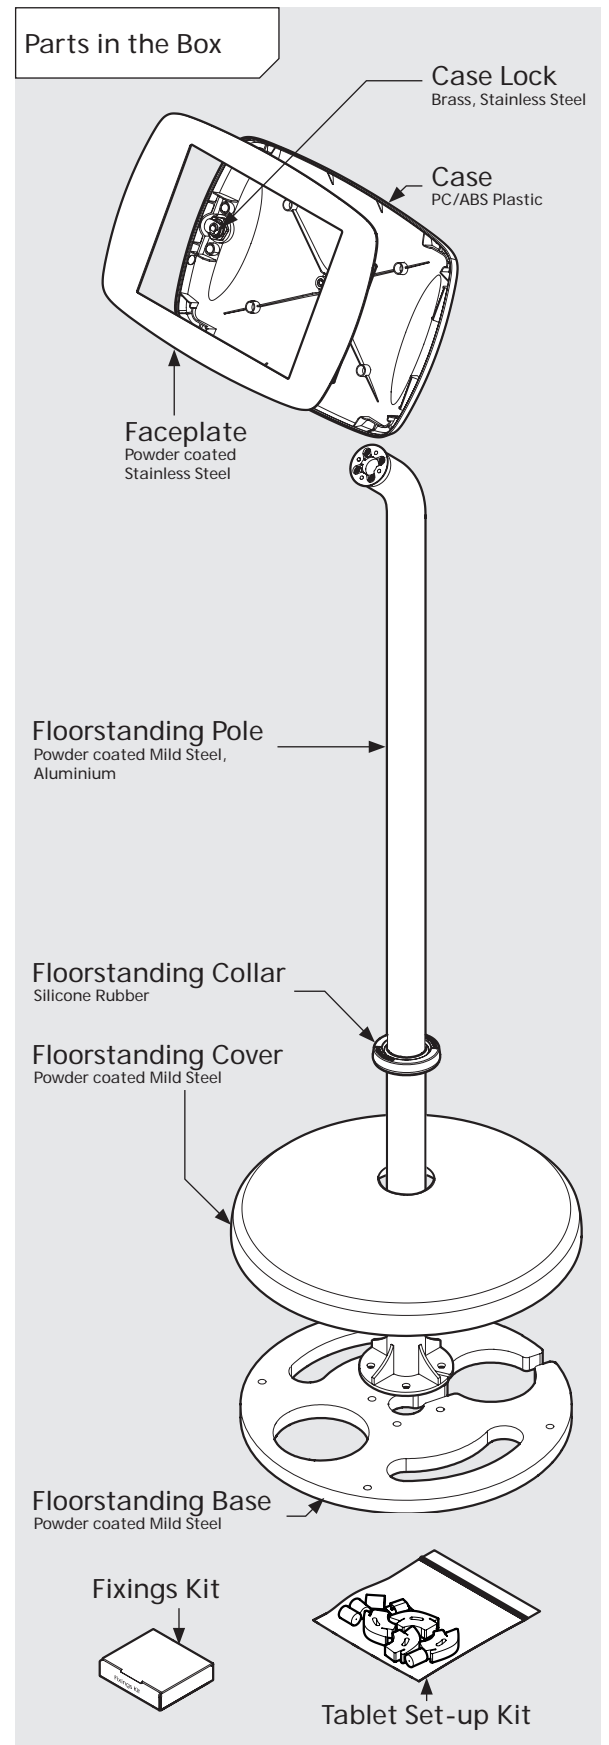

# PRODUCT DATA SHEET - BOUNCEPAD FLOORSTANDING

**bouncepad**<sup>®</sup>

<b>Case:</b>	<b>Arm:</b>	<b>Mounting:</b>	<b>Packaged weight:</b>	<b>Colour:</b>
Mini	Floorstanding	Not Applicable	13.82kg	White Black

## Parts in the Box

# PRODUCT DATA SHEET - BOUNCEPAD FLOORSTANDING

**bouncepad**<sup>®</sup>

<b>Case:</b>	<b>Arm:</b>	<b>Mounting:</b>	<b>Packaged weight:</b>	<b>Colour:</b>
Midi	Floorstanding	Not Applicable	14.0kg	White Black

# PRODUCT DATA SHEET - BOUNCEPAD FLOORSTANDING

**bouncepad**<sup>®</sup>

<b>Case:</b>	<b>Arm:</b>	<b>Mounting:</b>	<b>Packaged weight:</b>	<b>Colour:</b>
Maxi	Floorstanding	Not Applicable	14.23kg	White Black