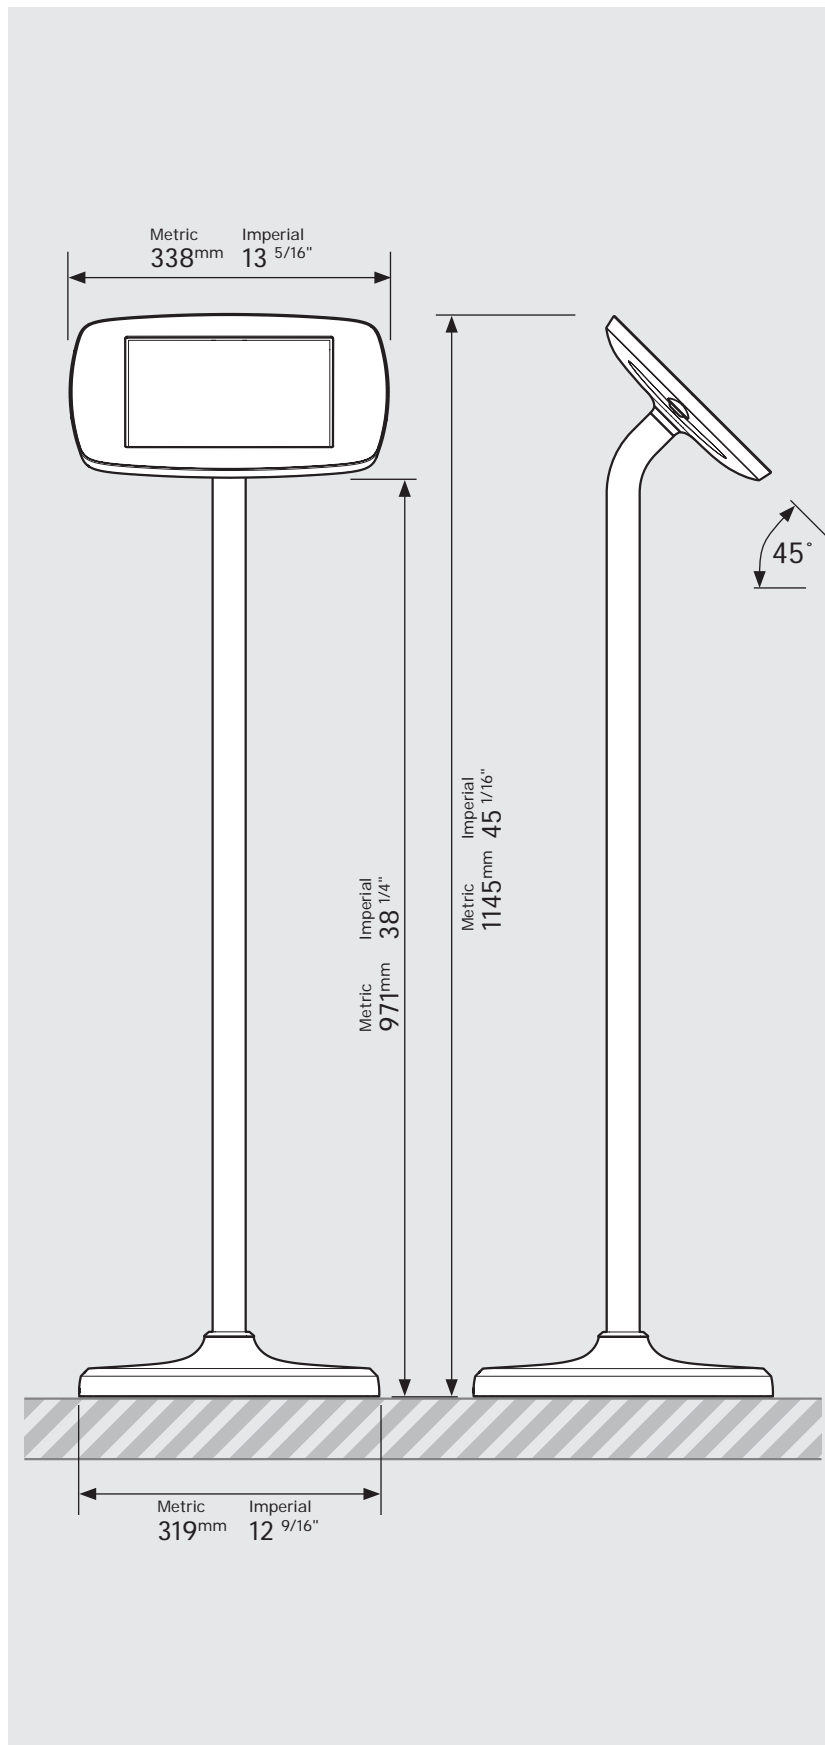

# PRODUCT DATA SHEET - BOUNCEPAD FLOORSTANDING

**bouncepad**<sup>®</sup>

<b>Case:</b>	<b>Arm:</b>	<b>Mounting:</b>	<b>Packaged weight:</b>	<b>Colour:</b>
Mini	Floorstanding	Not Applicable	13.82kg	White Black

# PRODUCT DATA SHEET - BOUNCEPAD FLOORSTANDING

**bouncepad**<sup>®</sup>

<b>Case:</b>	<b>Arm:</b>	<b>Mounting:</b>	<b>Packaged weight:</b>	<b>Colour:</b>
Midi	Floorstanding	Not Applicable	14.0kg	White Black

# PRODUCT DATA SHEET - BOUNCEPAD FLOORSTANDING

**bouncepad**<sup>®</sup>

<b>Case:</b>	<b>Arm:</b>	<b>Mounting:</b>	<b>Packaged weight:</b>	<b>Colour:</b>
Maxi	Floorstanding	Not Applicable	14.23kg	White Black

# PRODUCT DATA SHEET - BOUNCEPAD FLOORSTANDING

**bouncepad**<sup>®</sup>

<b>Case:</b>	<b>Arm:</b>	<b>Mounting:</b>	<b>Packaged weight:</b>	<b>Colour:</b>
Mega	Floorstanding	Not Applicable	14.62kg	White Black