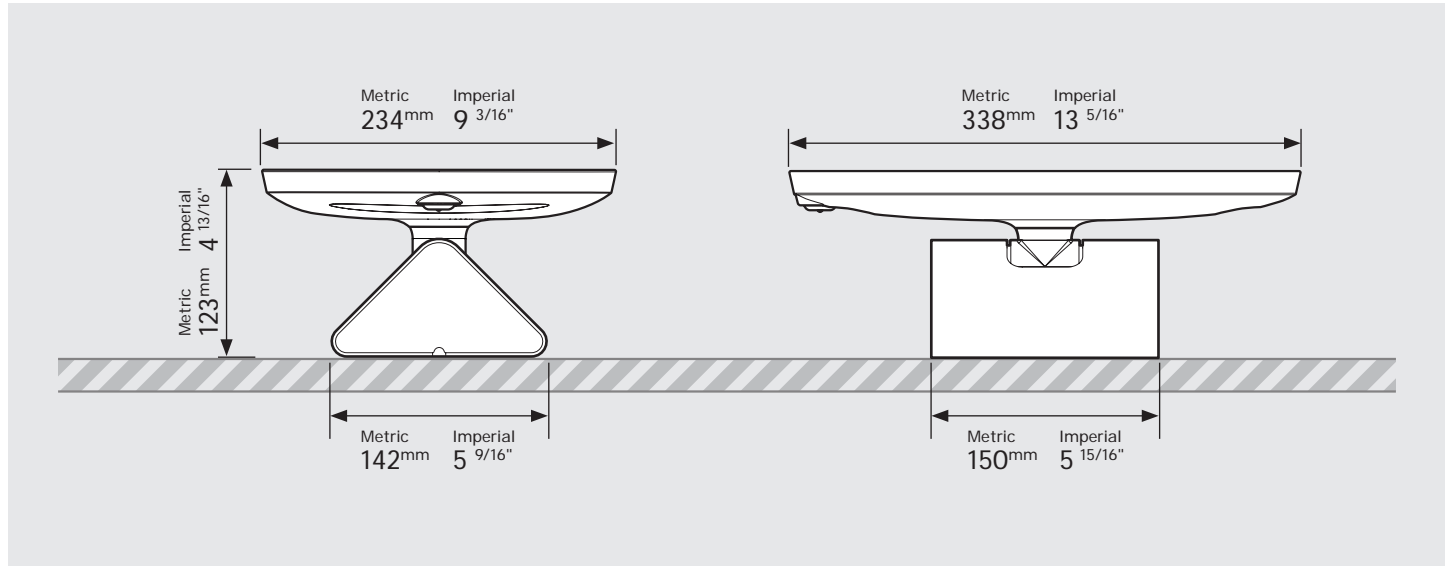

PRODUCT DATA SHEET - BOUNCEPAD FLIP

bouncepad®

Case:	Arm:	Mounting:	Packaged weight:	Colour:
Maxi	Flip	Not Applicable	3.27kg	White Black