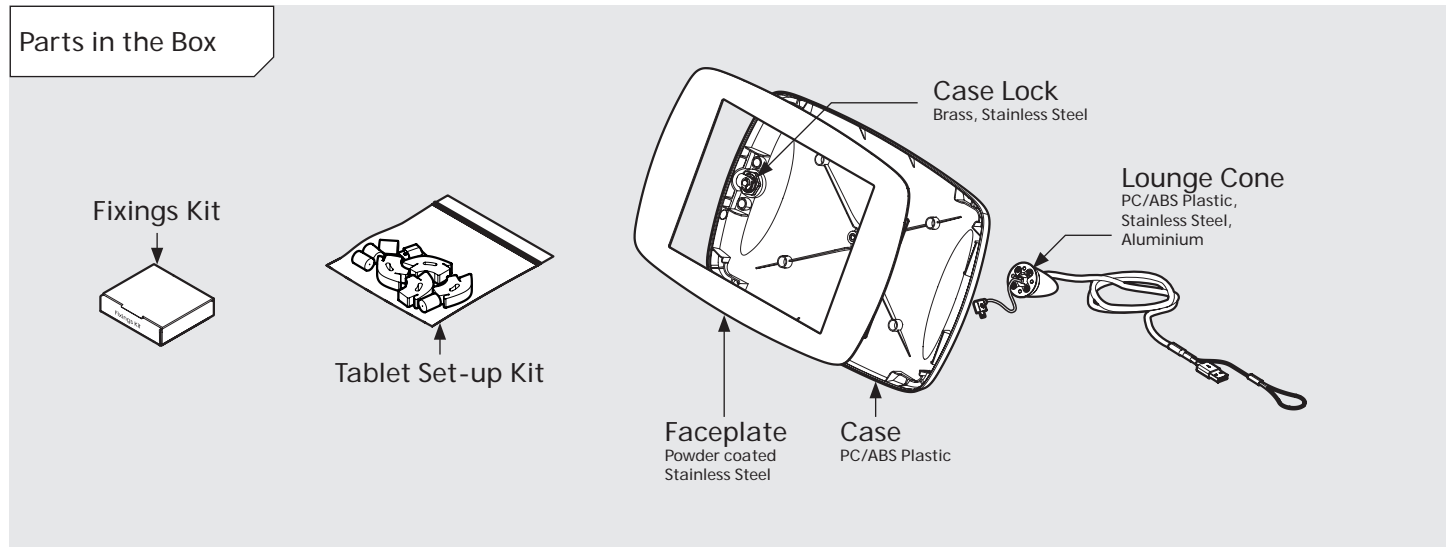

PRODUCT DATA SHEET - BOUNCEPAD LOUNGE

bouncepad[®]

Case:	Arm:	Mounting:	Packaged weight:	Colour:
Mini	Lounge	Not Applicable	1.44kg	White Black

Parts in the Box

PRODUCT DATA SHEET - BOUNCEPAD LOUNGE

bouncepad[®]

Case:	Arm:	Mounting:	Packaged weight:	Colour:
Midi	Lounge	Not Applicable	1.62kg	White Black

Parts in the Box

PRODUCT DATA SHEET - BOUNCEPAD LOUNGE

bouncepad[®]

Case:	Arm:	Mounting:	Packaged weight:	Colour:
Maxi	Lounge	Not Applicable	1.85kg	White Black

PRODUCT DATA SHEET - BOUNCEPAD LOUNGE

bouncepad[®]

Case:	Arm:	Mounting:	Packaged weight:	Colour:
Mega	Lounge	Not Applicable	2.24kg	White Black