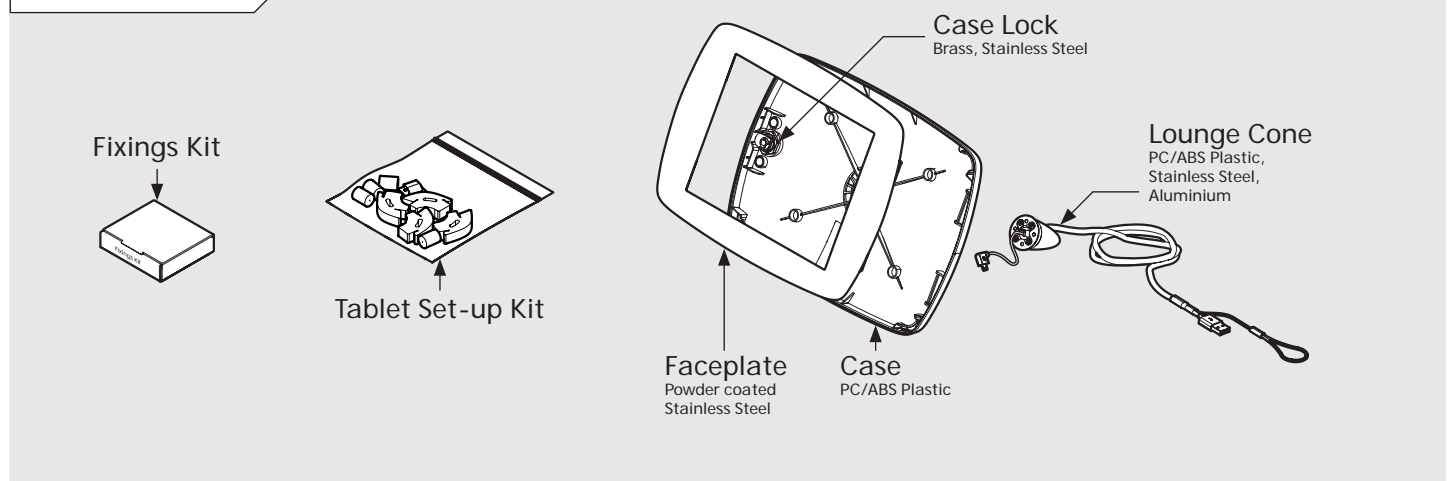

PRODUCT DATA SHEET - BOUNCEPAD LOUNGE

bouncepad[®]

Case:	Arm:	Mounting:	Packaged weight:	Colour:
Mini	Lounge	Not Applicable	1.44kg	White Black

Parts in the Box

PRODUCT DATA SHEET - BOUNCEPAD LOUNGE

bouncepad[®]

Case:	Arm:	Mounting:	Packaged weight:	Colour:
Midi	Lounge	Not Applicable	1.62kg	White Black

Parts in the Box

PRODUCT DATA SHEET - BOUNCEPAD LOUNGE

bouncepad[®]

Case:	Arm:	Mounting:	Packaged weight:	Colour:
Maxi	Lounge	Not Applicable	1.85kg	White Black