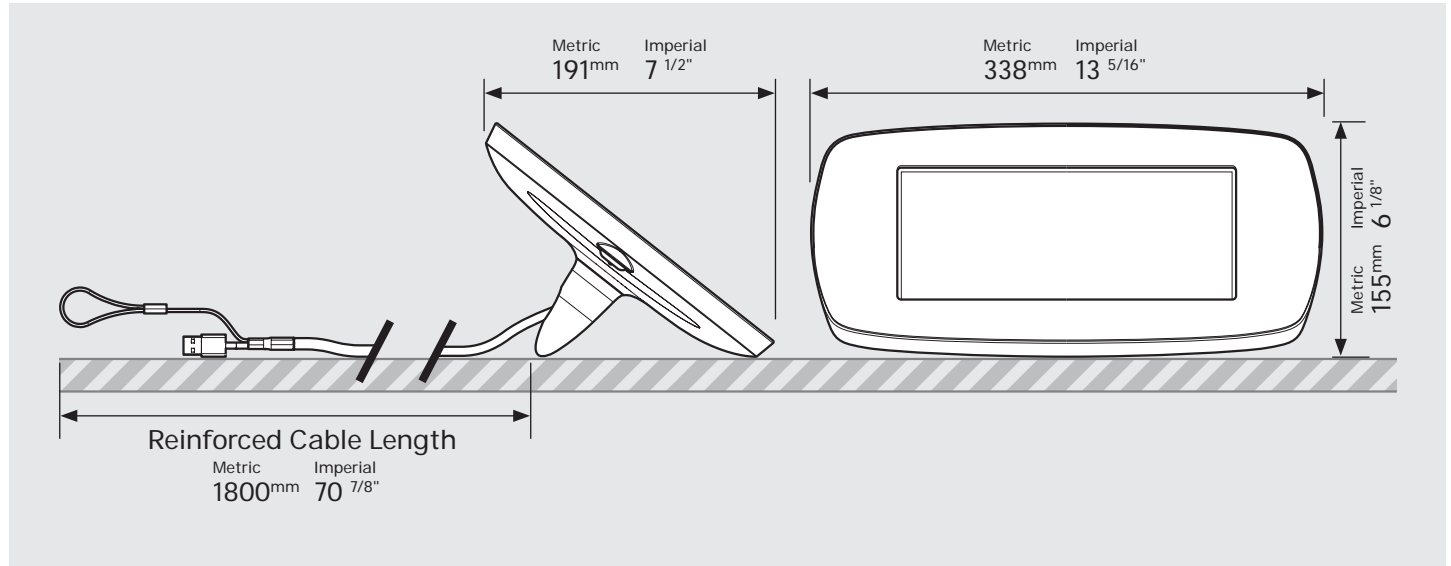

PRODUCT DATA SHEET - BOUNCEPAD LOUNGE

bouncepad[®]

Case:	Arm:	Mounting:	Packaged weight:	Colour:
Mini	Lounge	Not Applicable	1.44kg	White Black

Parts in the Box

PRODUCT DATA SHEET - BOUNCEPAD LOUNGE

bouncepad[®]

Case:	Arm:	Mounting:	Packaged weight:	Colour:
Midi	Lounge	Not Applicable	1.62kg	White Black

Parts in the Box

PRODUCT DATA SHEET - BOUNCEPAD LOUNGE

bouncepad[®]

Case:	Arm:	Mounting:	Packaged weight:	Colour:
Maxi	Lounge	Not Applicable	1.85kg	White Black

PRODUCT DATA SHEET - BOUNCEPAD LOUNGE

bouncepad[®]

Case:	Arm:	Mounting:	Packaged weight:	Colour:
Mega	Lounge	Not Applicable	2.24kg	White Black