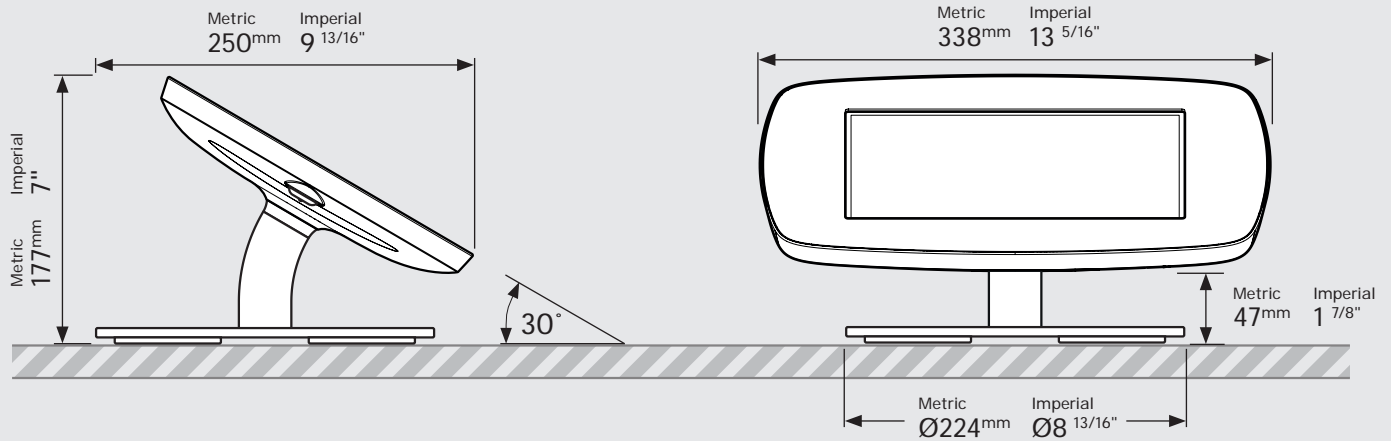

Dimensions

Parts in the Box

PRODUCT DATA SHEET - BOUNCEPAD DESK COUNTER

bouncepad[®]

Case: Midi **Arm:** Desk **Mounting:** Freestanding Base **Packaged weight:** 3.8kg **Colour:** White
Black

Dimensions

Parts in the Box

PRODUCT DATA SHEET - BOUNCEPAD DESK COUNTER

bouncepad[®]

Case: Maxi **Arm:** Desk **Mounting:** Freestanding Base **Packaged weight:** 4.0kg **Colour:** White
Black

Dimensions

Parts in the Box

PRODUCT DATA SHEET - BOUNCEPAD DESK COUNTER