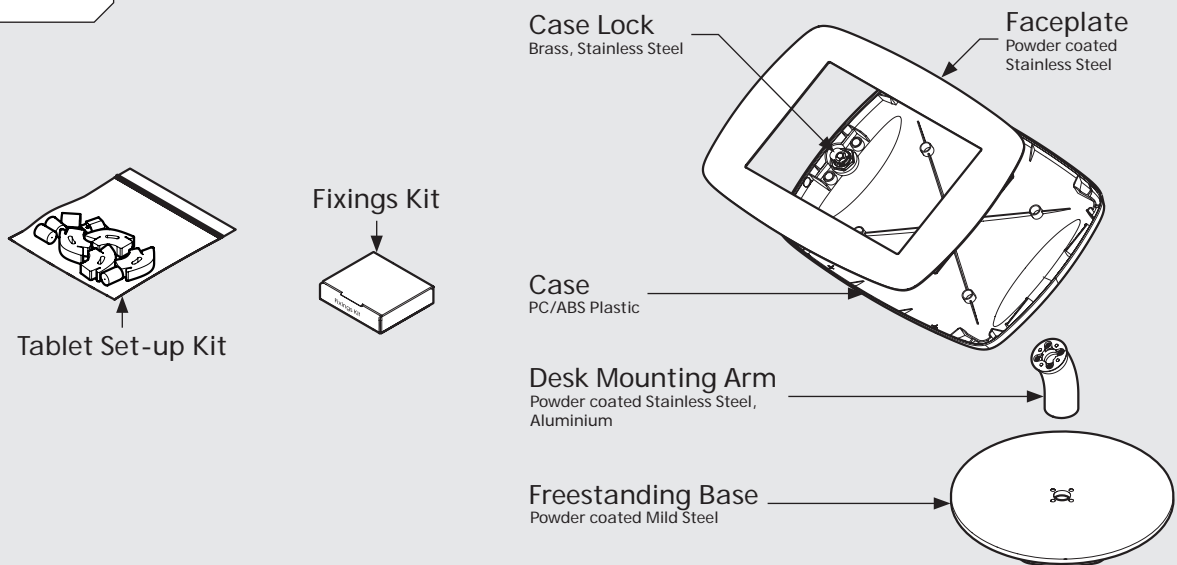

PRODUCT DATA SHEET - BOUNCEPAD DESK COUNTER

bouncepad[®]

Case: Maxi **Arm:** Desk **Mounting:** Freestanding Base **Packaged weight:** 4.0kg **Colour:** White
Black

Dimensions

Parts in the Box

PRODUCT DATA SHEET - BOUNCEPAD DESK COUNTER