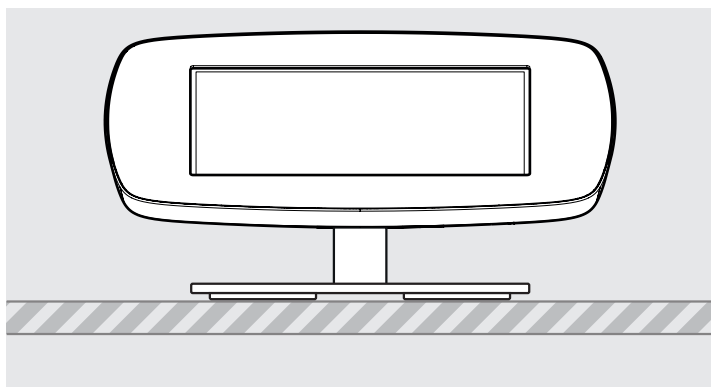

Maxi Case supported devices:

- iPad Pro 10.5
- iPad Pro 11.0
- iPad Air (2019)
- Samsung Tab A6 10.1
- Samsung Tab A 10.1
- Samsung Tab A 10.5
- Samsung Tab 4 10.1
- Microsoft Surface Go