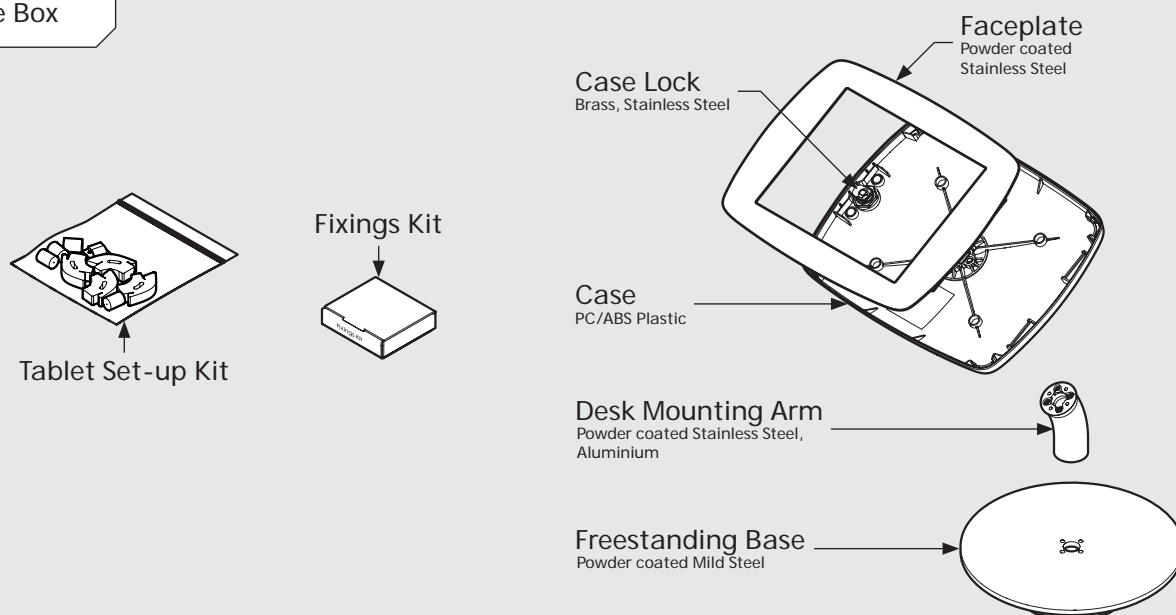

Dimensions

Parts in the Box

PRODUCT DATA SHEET - BOUNCEPAD DESK COUNTER

bouncepad[®]

Case: Midi **Arm:** Desk **Mounting:** Freestanding Base **Packaged weight:** 3.8kg **Colour:** White
Black

Dimensions

Parts in the Box

PRODUCT DATA SHEET - BOUNCEPAD DESK COUNTER

bouncepad[®]

Case: Maxi **Arm:** Desk **Mounting:** Freestanding Base **Packaged weight:** 4.0kg **Colour:** White
Black

Dimensions

Parts in the Box

PRODUCT DATA SHEET - BOUNCEPAD DESK COUNTER