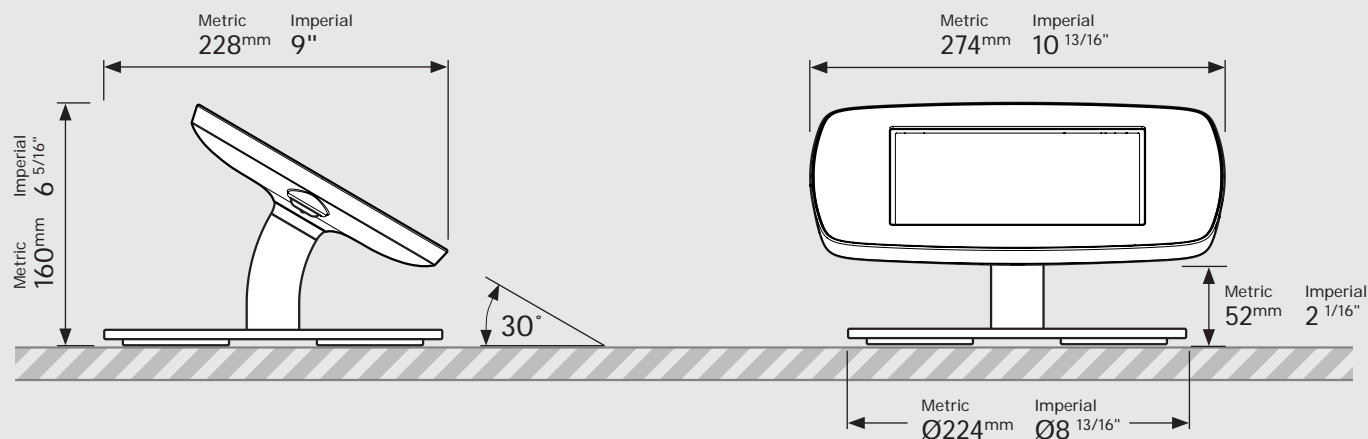

- iPad Pro 12.9" 1st Gen
- iPad Pro 12.9" 2nd Gen
- iPad Pro 12.9" 3rd Gen
- Microsoft Surface Pro 4
- Microsoft Surface Pro 5

PRODUCT DATA SHEET - BOUNCEPAD DESK COUNTER

bouncepad[®]

Case: Mini **Arm:** Desk **Mounting:** Freestanding Base **Packaged weight:** 3.6kg **Colour:** White
Black

Dimensions

Parts in the Box

PRODUCT DATA SHEET - BOUNCEPAD DESK COUNTER

bouncepad[®]

Case: Midi **Arm:** Desk **Mounting:** Freestanding Base **Packaged weight:** 3.8kg **Colour:** White
Black

Dimensions

Parts in the Box

PRODUCT DATA SHEET - BOUNCEPAD DESK COUNTER

bouncepad[®]

Case: Maxi **Arm:** Desk **Mounting:** Freestanding Base **Packaged weight:** 4.0kg **Colour:** White
Black

Dimensions

Parts in the Box

PRODUCT DATA SHEET - BOUNCEPAD DESK COUNTER