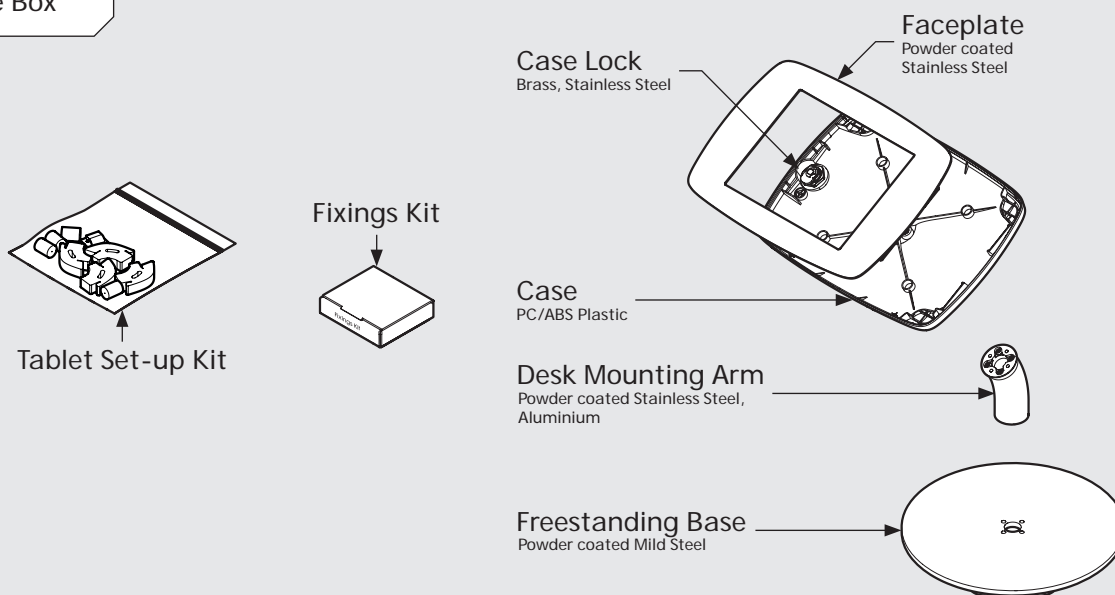

- iPad Pro 12.9" 1st Gen
- iPad Pro 12.9" 2nd Gen
- iPad Pro 12.9" 3rd Gen
- Microsoft Surface Pro 4
- Microsoft Surface Pro 5

PRODUCT DATA SHEET - BOUNCEPAD DESK COUNTER

bouncepad[®]

Case: Mini **Arm:** Desk **Mounting:** Freestanding Base **Packaged weight:** 3.6kg **Colour:** White
Black

Dimensions

Parts in the Box

PRODUCT DATA SHEET - BOUNCEPAD DESK COUNTER

bouncepad[®]

Case: Midi **Arm:** Desk **Mounting:** Freestanding Base **Packaged weight:** 3.8kg **Colour:** White
Black

Dimensions

Parts in the Box

PRODUCT DATA SHEET - BOUNCEPAD DESK COUNTER

bouncepad[®]

Case: Maxi **Arm:** Desk **Mounting:** Freestanding Base **Packaged weight:** 4.0kg **Colour:** White
Black

Dimensions

Parts in the Box

PRODUCT DATA SHEET - BOUNCEPAD DESK COUNTER