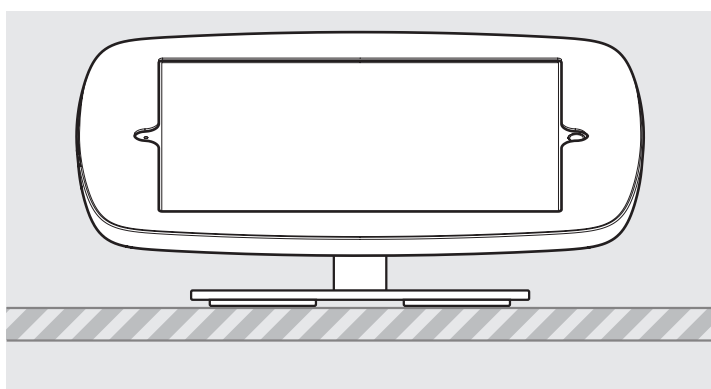

Mega Case supported devices:

- iPad Pro 12.9" 1st Gen
- iPad Pro 12.9" 2nd Gen
- iPad Pro 12.9" 3rd Gen
- Microsoft Surface Pro 4
- Microsoft Surface Pro 5