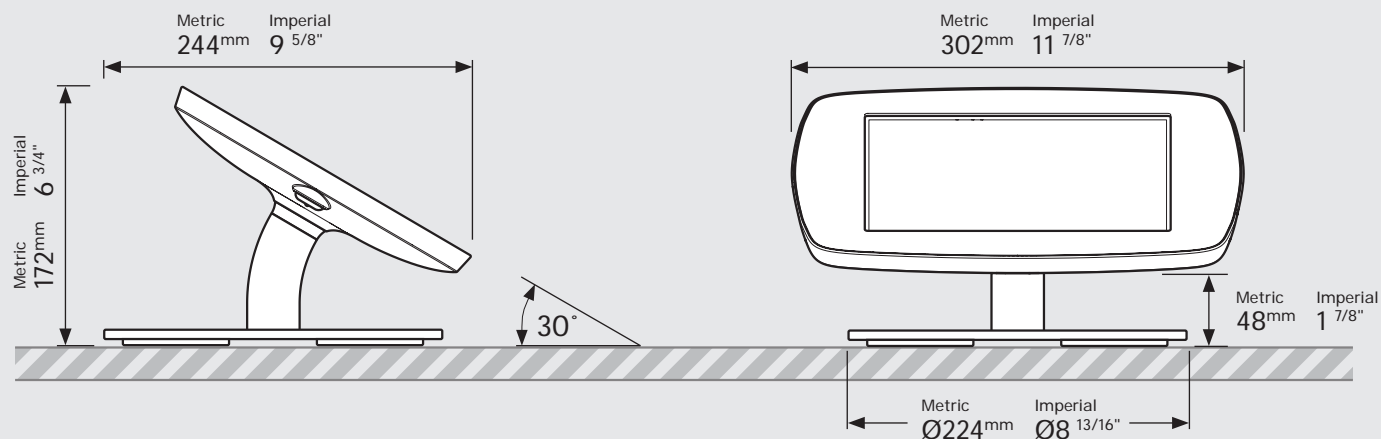

Dimensions

Parts in the Box

PRODUCT DATA SHEET - BOUNCEPAD DESK COUNTER

bouncepad[®]

Case: Midi **Arm:** Desk **Mounting:** Freestanding Base **Packaged weight:** 3.8kg **Colour:** White
Black

Dimensions

Parts in the Box

PRODUCT DATA SHEET - BOUNCEPAD DESK COUNTER

bouncepad[®]

Case: Maxi **Arm:** Desk **Mounting:** Freestanding Base **Packaged weight:** 4.0kg **Colour:** White
Black

Dimensions

Parts in the Box

PRODUCT DATA SHEET - BOUNCEPAD DESK COUNTER