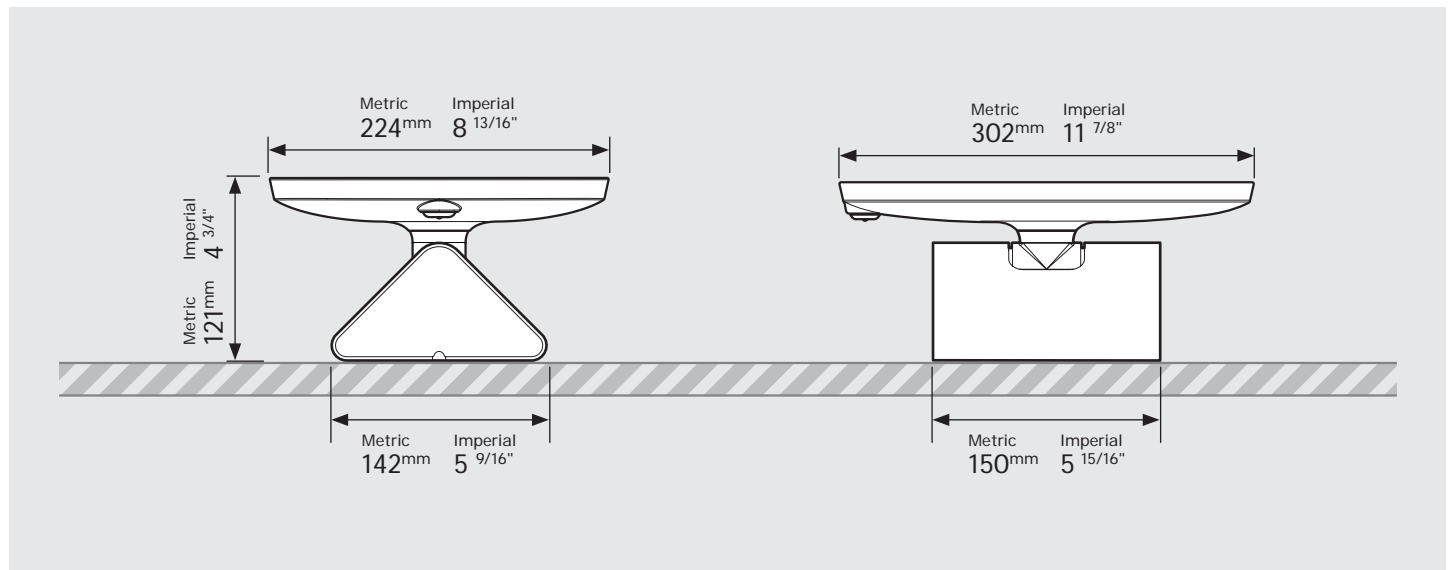

PRODUCT DATA SHEET - BOUNCEPAD FLIP

bouncepad®

Case:	Arm:	Mounting:	Packaged weight:	Colour:
Midi	Flip	Not Applicable	3.04kg	White Black