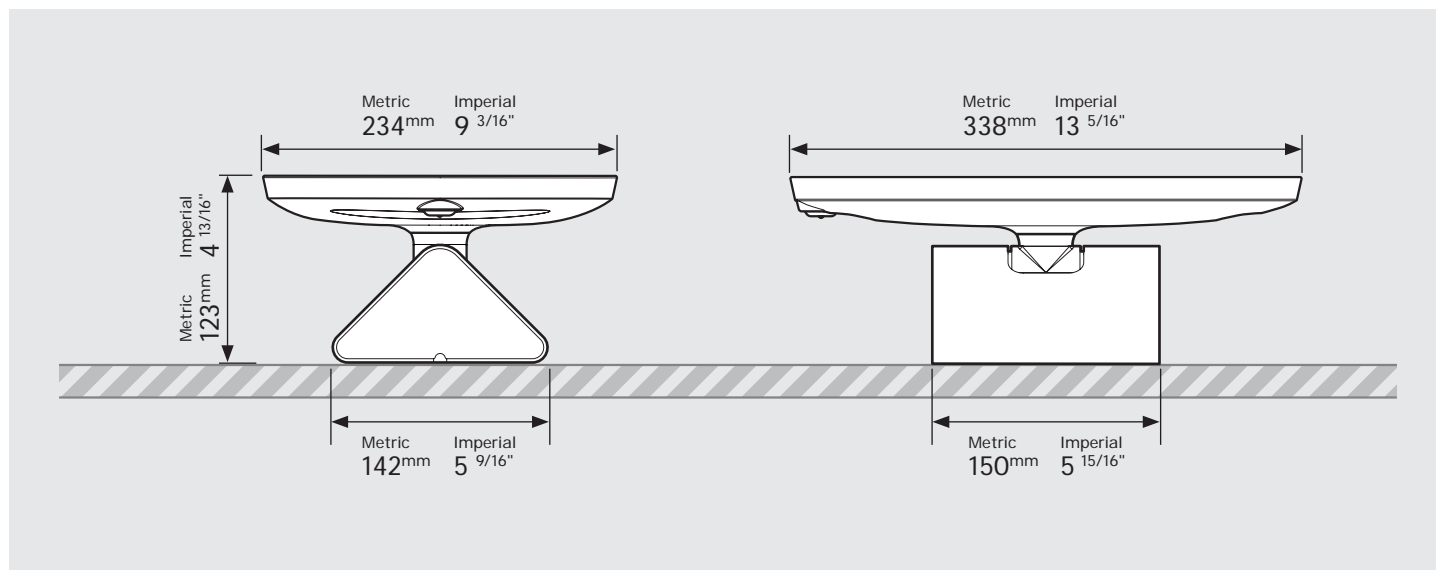

PRODUCT DATA SHEET - BOUNCEPAD FLIP

bouncepad®

Case:	Arm:	Mounting:	Packaged weight:	Colour:
Maxi	Flip	Not Applicable	3.27kg	White Black