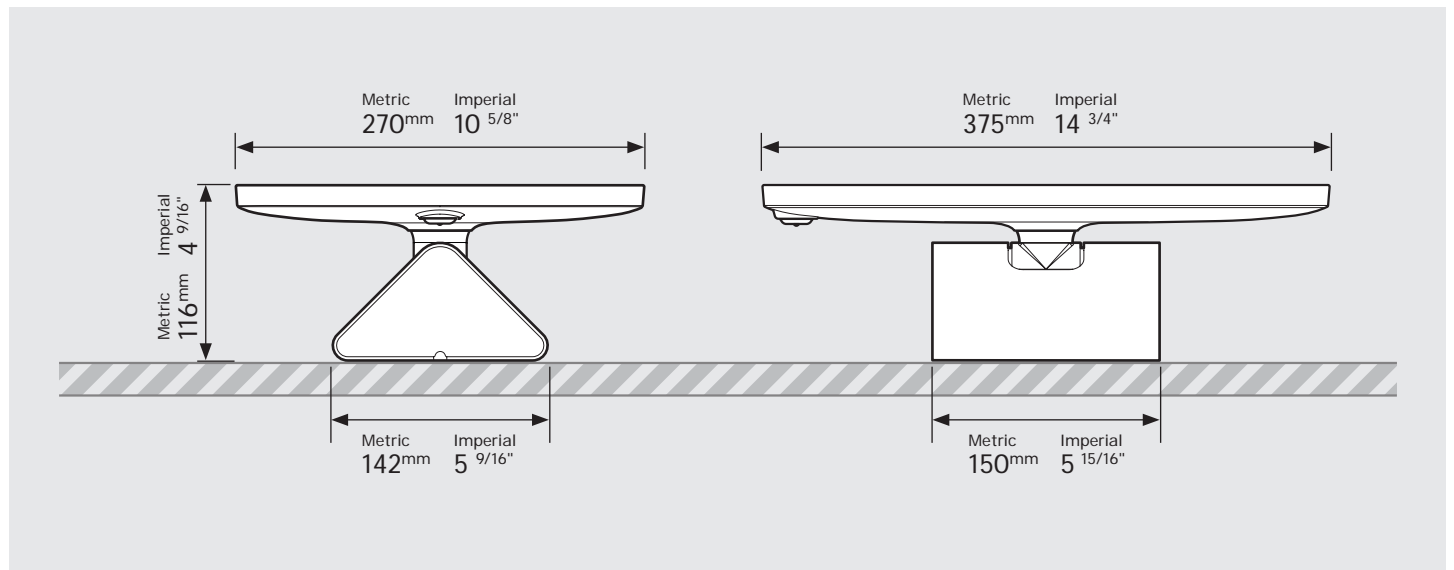

PRODUCT DATA SHEET - BOUNCEPAD FLIP

bouncepad®

Case:	Arm:	Mounting:	Packaged weight:	Colour:
Mega	Flip	Not Applicable	3.4kg	White Black