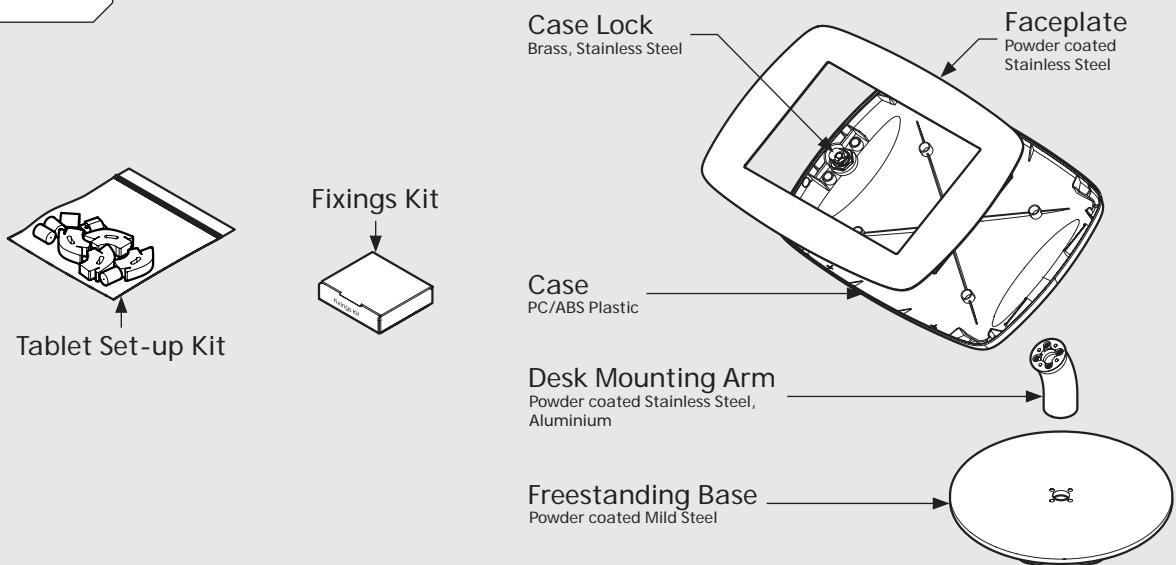

Parts in the Box