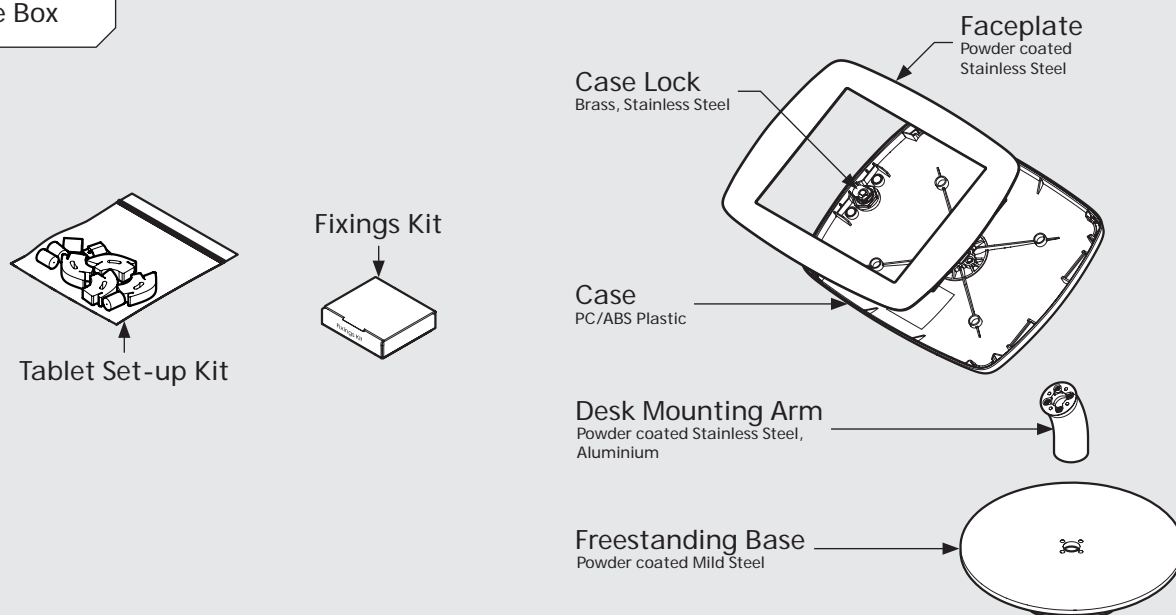

Parts in the Box