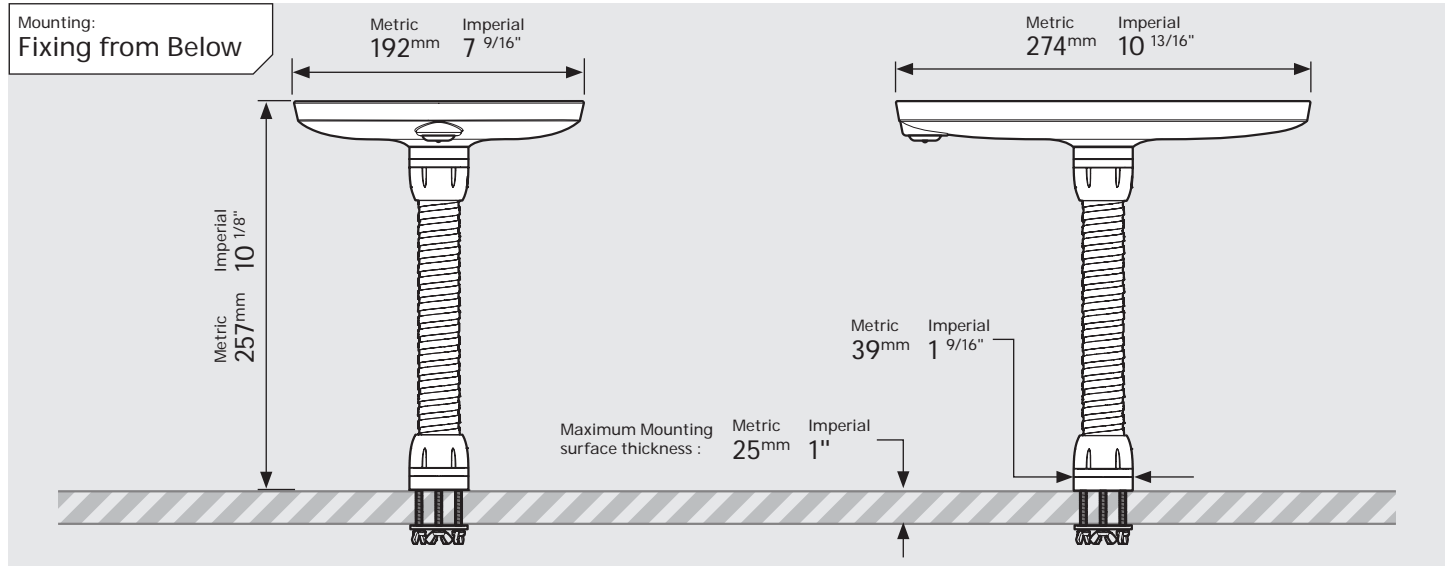

# PRODUCT DATA SHEET - BOUNCEPAD FLEX

**bouncepad**<sup>®</sup>

Case: Mini    Arm: Flex    Mounting: Fixing from Below  
 Fixing from Above    Packaged weight: 2.25kg    Colour: White  
 Black