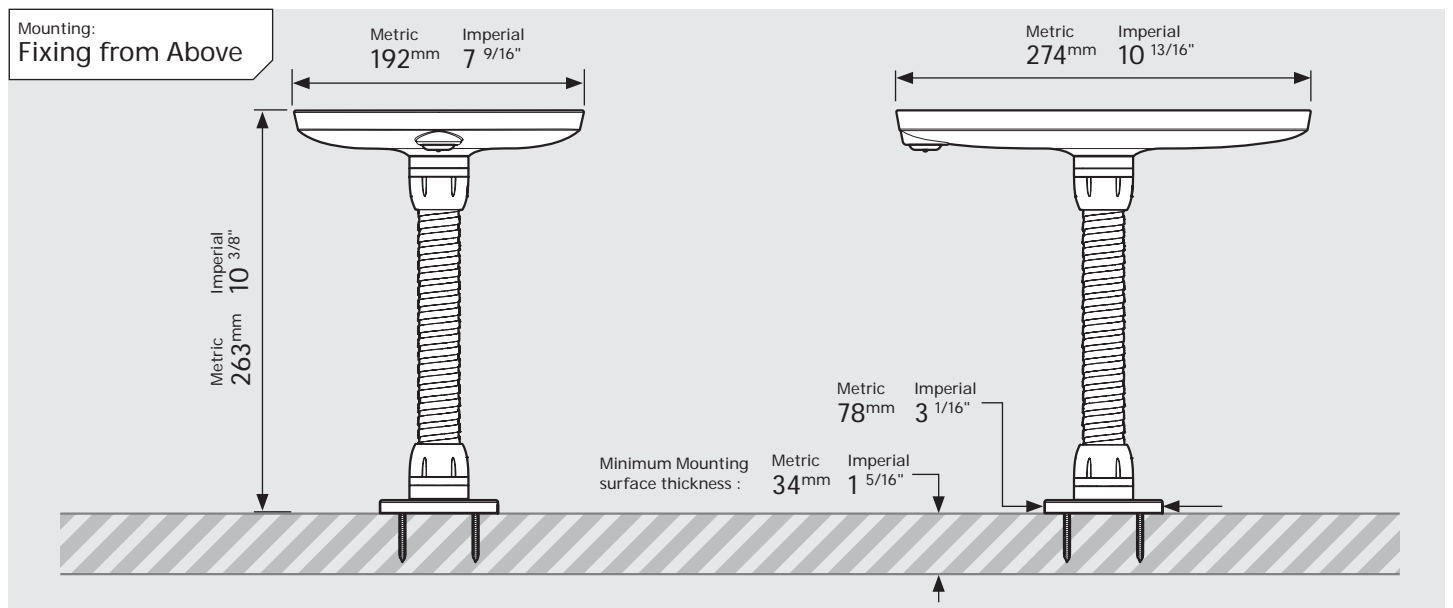

# PRODUCT DATA SHEET - BOUNCEPAD FLEX

**bouncepad**<sup>®</sup>

Case: Mini    Arm: Flex    Mounting: Fixing from Below  
 Fixing from Above    Packaged weight: 2.25kg    Colour: White  
 Black