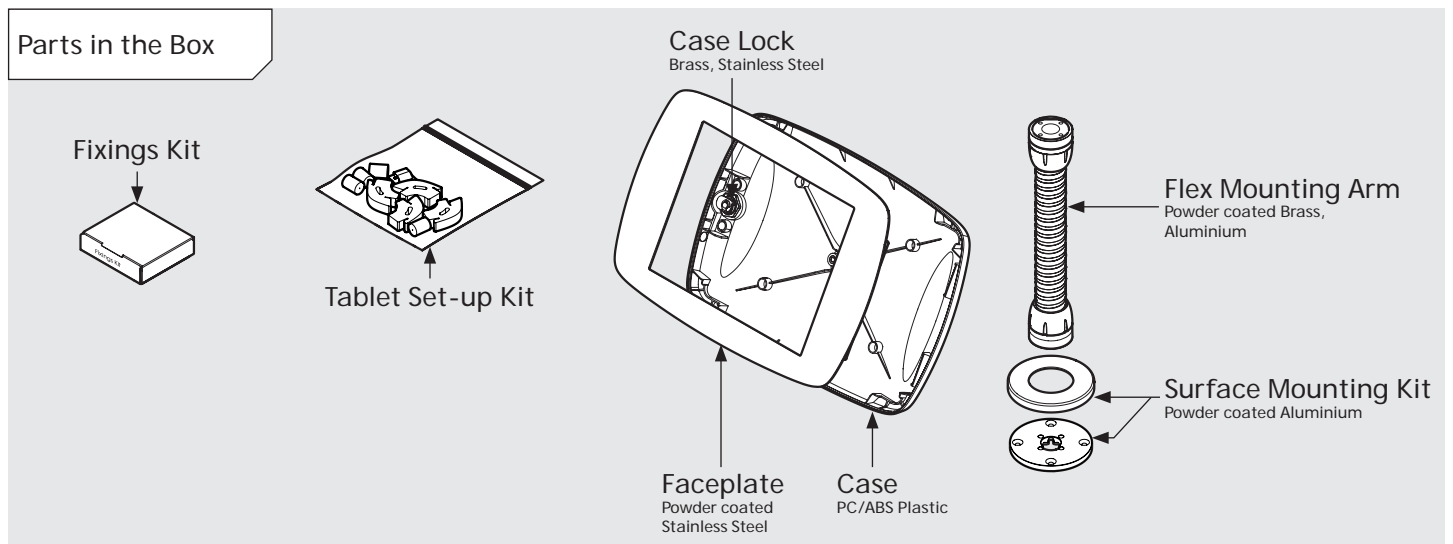

PRODUCT DATA SHEET - BOUNCEPAD FLEX

bouncepad®

Case: Maxi   Arm: Flex   Mounting: Fixing from Below
Packaged weight: 2.66kg   Colour: White
Fixing from Above