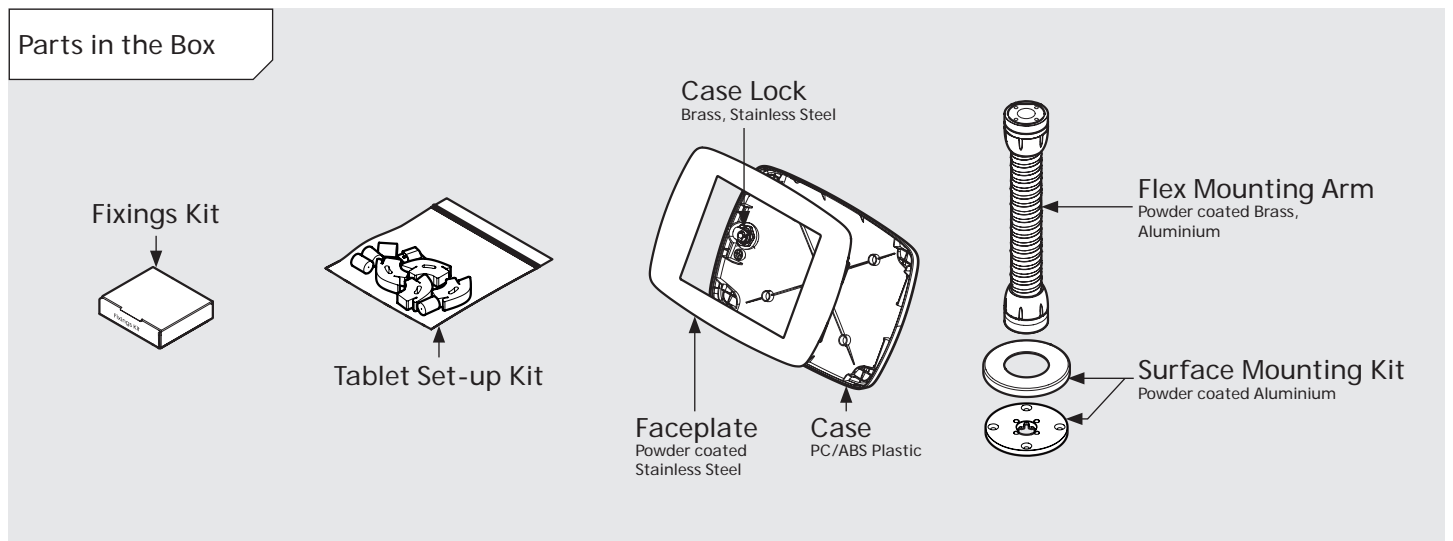

# PRODUCT DATA SHEET - BOUNCEPAD FLEX

**bouncepad**<sup>®</sup>

Case: Mini    Arm: Flex    Mounting: Fixing from Below  
 Fixing from Above    Packaged weight: 2.25kg    Colour: White  
 Black