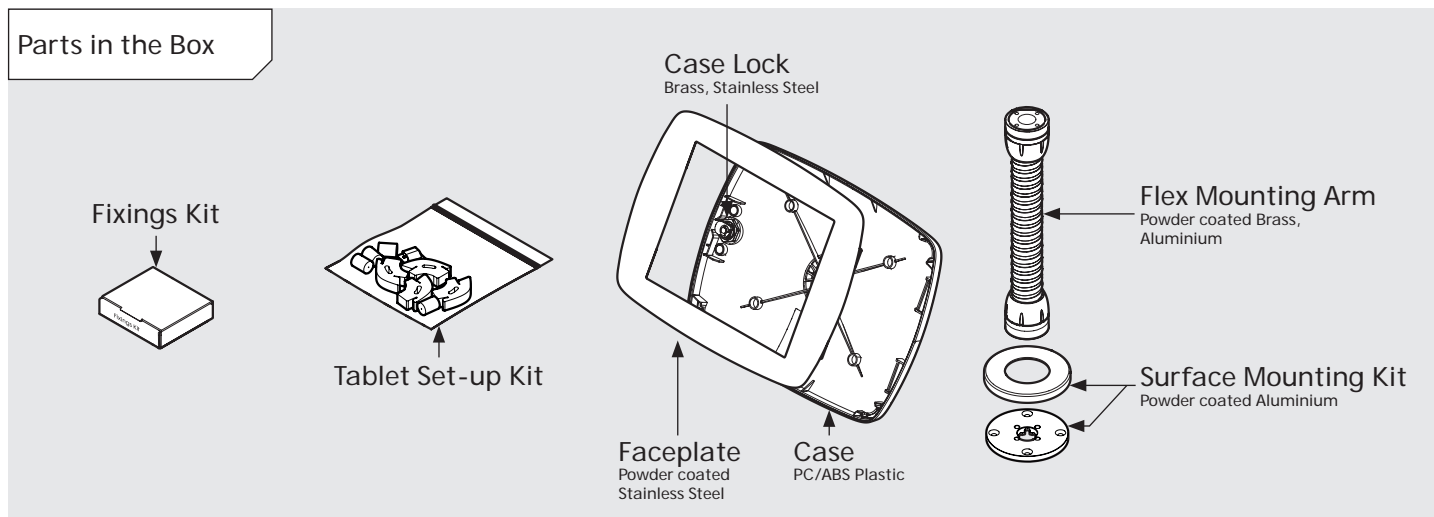

PRODUCT DATA SHEET - BOUNCEPAD FLEX

bouncepad®

Case: Midi Arm: Flex Mounting: Fixing from Below Packaged weight: 2.43kg Colour: White
Fixing from Above Black