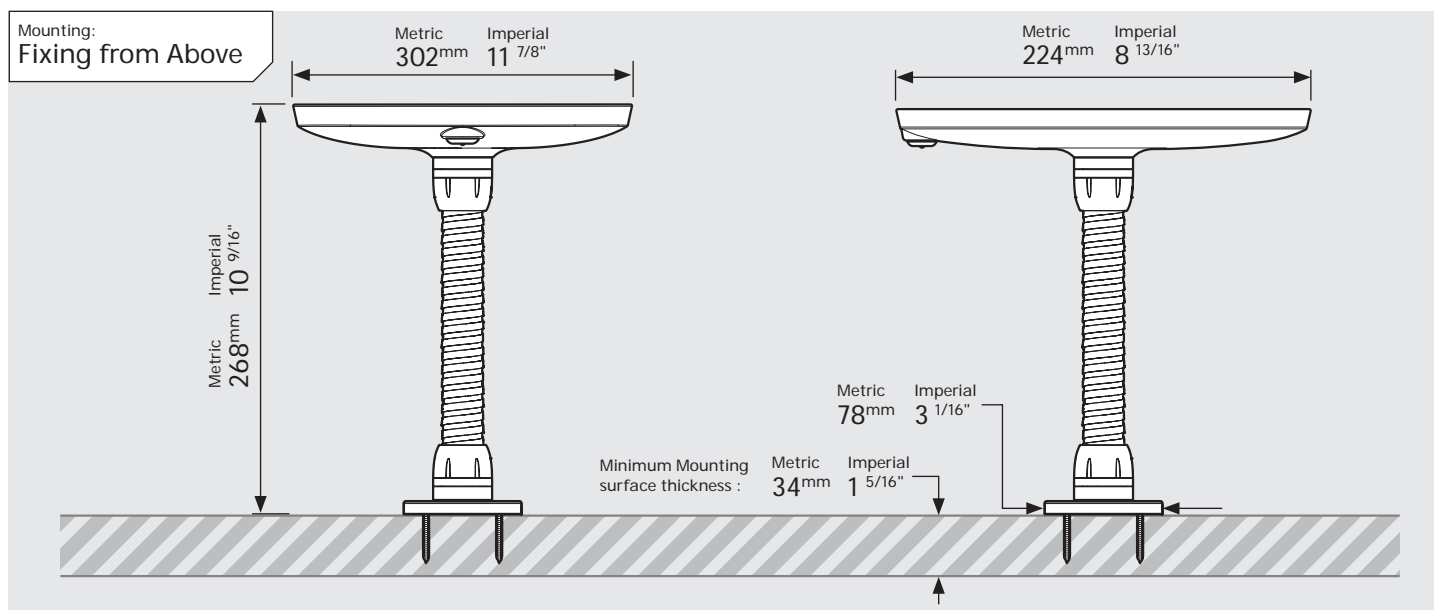

PRODUCT DATA SHEET - BOUNCEPAD FLEX

bouncepad®

Case: Midi Arm: Flex Mounting: Fixing from Below Packaged weight: 2.43kg Colour: White
Fixing from Above Black