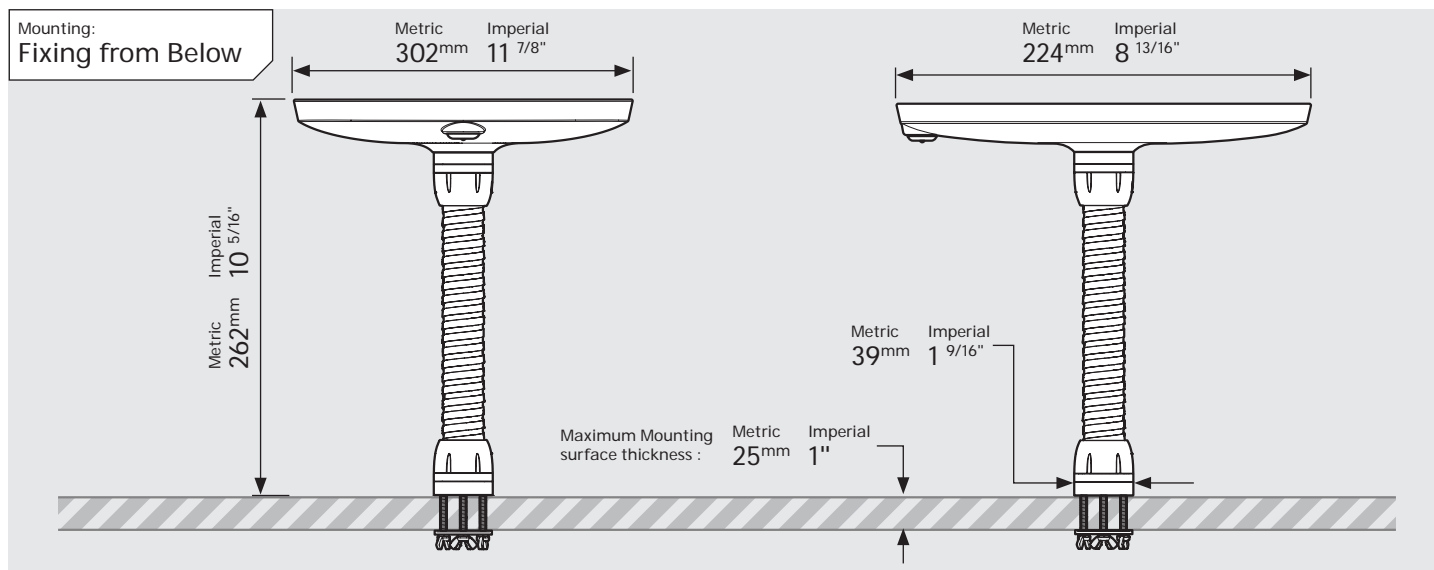

PRODUCT DATA SHEET - BOUNCEPAD FLEX

bouncepad®

Case: Midi Arm: Flex Mounting: Fixing from Below Packaged weight: 2.43kg Colour: White
Fixing from Above Black