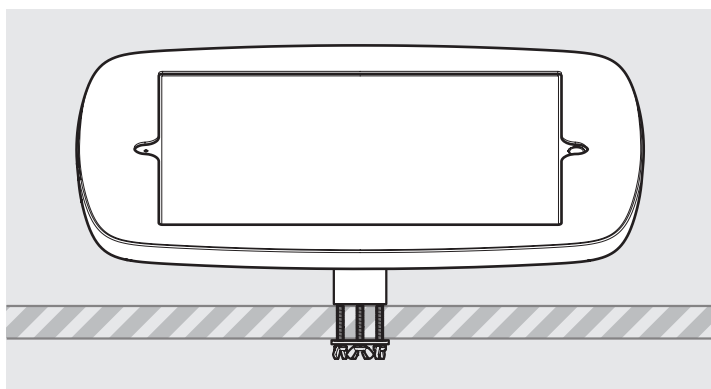

Mega Case supported devices:

- iPad Pro 12.9" 1st Gen
- iPad Pro 12.9" 2nd Gen
- iPad Pro 12.9" 3rd Gen
- Microsoft Surface Pro 4
- Microsoft Surface Pro 5