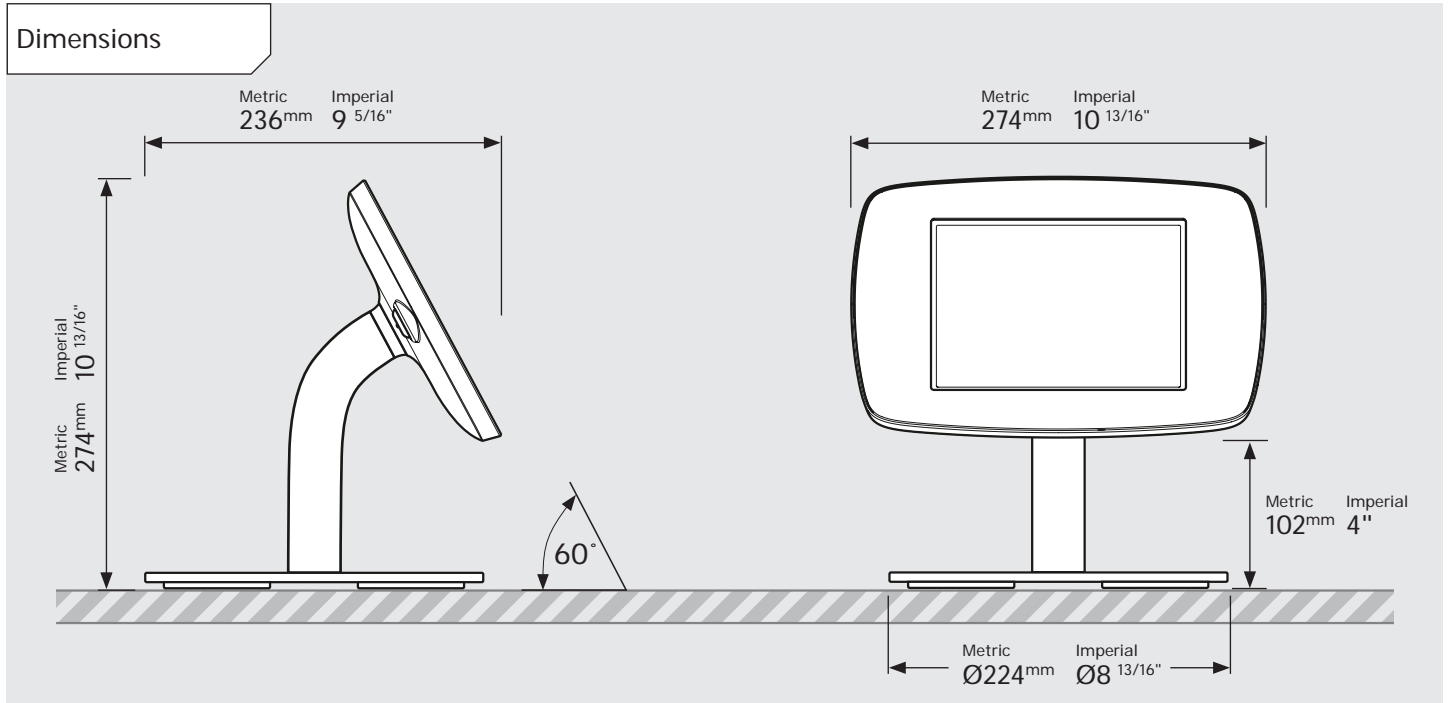

- iPad Pro 12.9" 1st Gen
- iPad Pro 12.9" 2nd Gen
- iPad Pro 12.9" 3rd Gen
- Microsoft Surface Pro 4
- Microsoft Surface Pro 5

PRODUCT DATA SHEET - BOUNCEPAD COUNTER 60

bouncepad[®]

Case: Mini Arm: Static60 Mounting: Freestanding Base Packaged weight: 3.6kg Colour: White
Black

PRODUCT DATA SHEET - BOUNCEPAD COUNTER 60

bouncepad[®]

Case: Midi Arm: Static60 Mounting: Freestanding Base Packaged weight: 3.8kg Colour: White
Black

PRODUCT DATA SHEET - BOUNCEPAD COUNTER 60

bouncepad[®]

Case: **Maxi** Arm: **Static 60** Mounting: **Freestanding Base** Packaged weight: **4.0kg** Colour: **White/Black**

PRODUCT DATA SHEET - BOUNCEPAD COUNTER 60

bouncepad[®]

Case: Mega Arm: Static60 Mounting: Freestanding Base Packaged weight: 4.4kg Colour: White Black