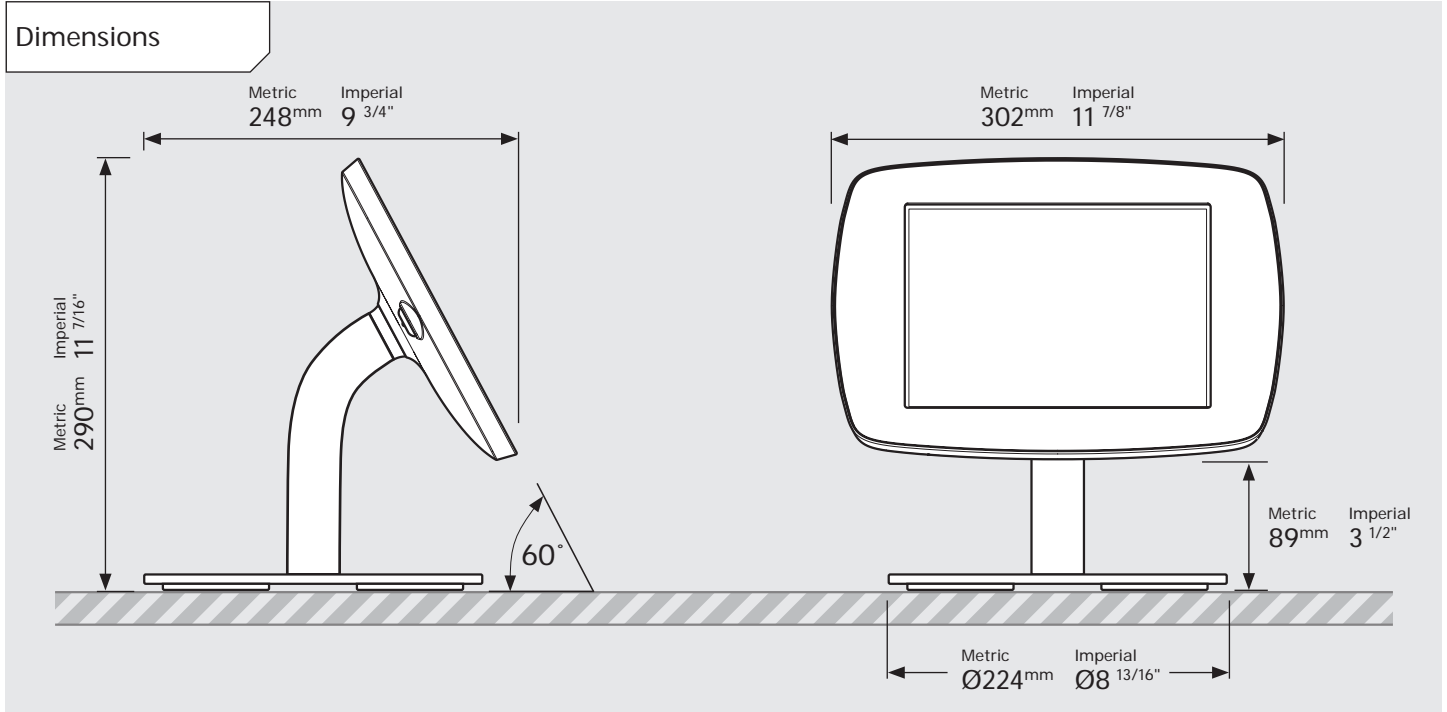

- iPad Pro 12.9" 1st Gen
- iPad Pro 12.9" 2nd Gen
- iPad Pro 12.9" 3rd Gen
- Microsoft Surface Pro 4
- Microsoft Surface Pro 5

PRODUCT DATA SHEET - BOUNCEPAD COUNTER 60

bouncepad[®]

Case: Mini Arm: Static60 Mounting: Freestanding Base Packaged weight: 3.6kg Colour: White
Black

PRODUCT DATA SHEET - BOUNCEPAD COUNTER 60

bouncepad[®]

Case: Midi Arm: Static60 Mounting: Freestanding Base Packaged weight: 3.8kg Colour: White
Black

PRODUCT DATA SHEET - BOUNCEPAD COUNTER 60

bouncepad[®]

Case: **Maxi** Arm: **Static 60** Mounting: **Freestanding Base** Packaged weight: **4.0kg** Colour: **White/Black**

PRODUCT DATA SHEET - BOUNCEPAD COUNTER 60

bouncepad[®]

Case: Mega Arm: Static60 Mounting: Freestanding Base Packaged weight: 4.4kg Colour: White Black