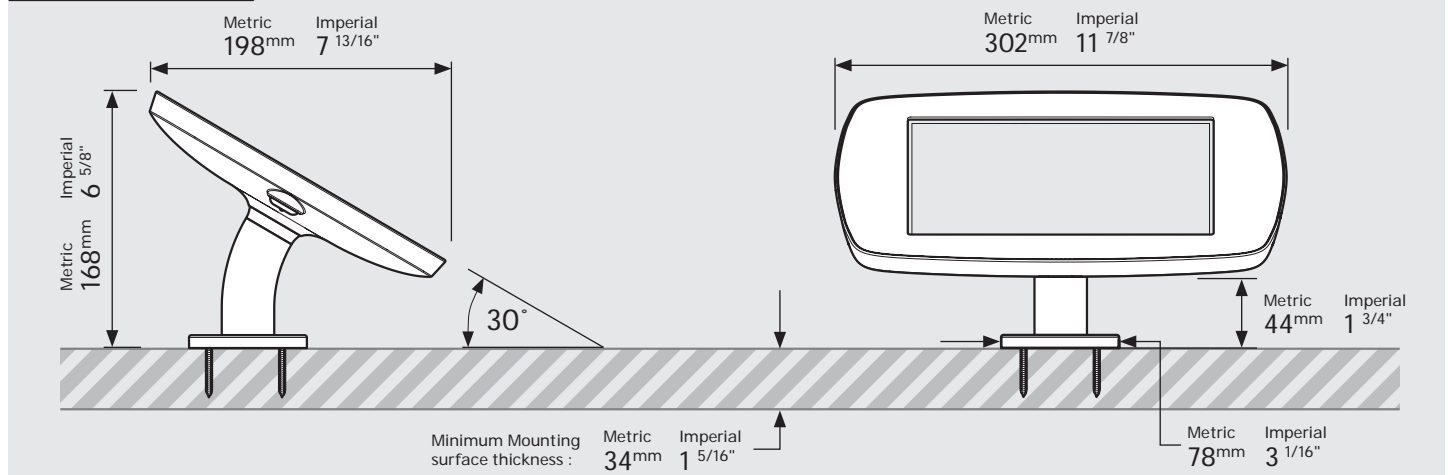

PRODUCT DATA SHEET - BOUNCEPAD DESK

bouncepad[®]

Case: Midi Arm: Desk Mounting: Fixing from below
 Fixing from Above Packaged weight: 1.84kg Colour: White
 Black

Mounting: Fixing from Below

Mounting: Fixing from Above

Parts in the Box

PRODUCT DATA SHEET - BOUNCEPAD DESK

bouncepad[®]

Case: Maxi Arm: Desk Mounting: Fixing from below
 Fixing from Above Packaged weight: 2.07kg Colour: White
 Black

PRODUCT DATA SHEET - BOUNCEPAD DESK