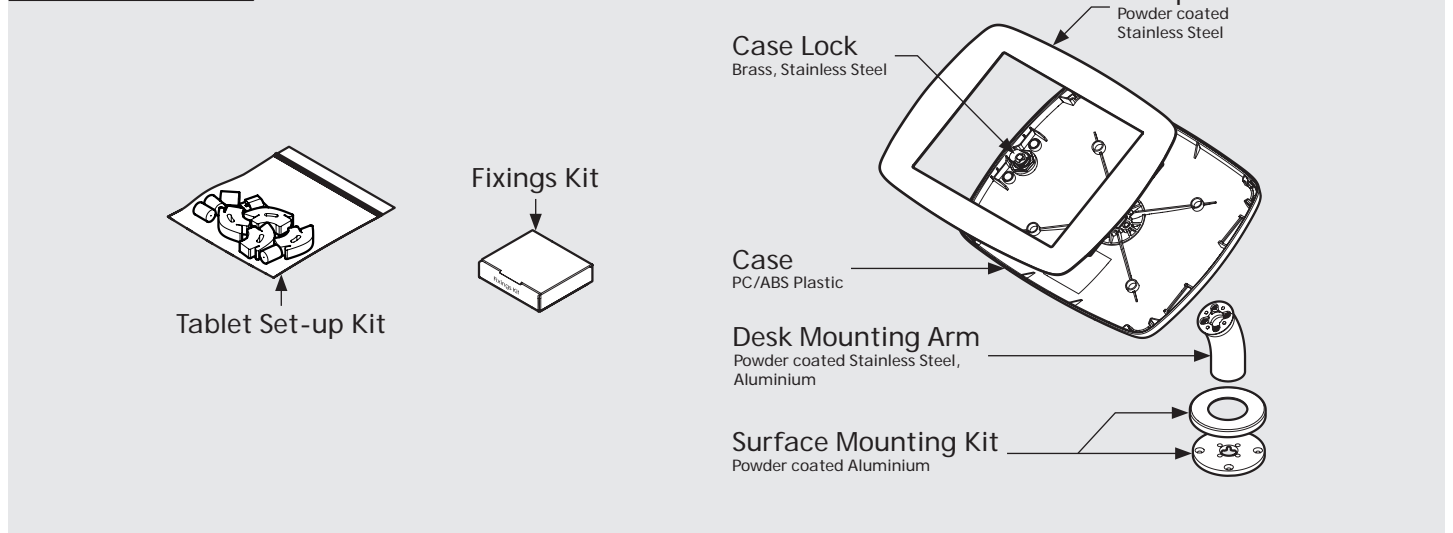

PRODUCT DATA SHEET - BOUNCEPAD DESK

bouncepad[®]

Case: Midi Arm: Desk Mounting: Fixing from below
 Fixing from Above Packaged weight: 1.84kg Colour: White
 Black

Mounting: Fixing from Below

Mounting: Fixing from Above

Parts in the Box

PRODUCT DATA SHEET - BOUNCEPAD DESK

bouncepad[®]

Case: Maxi Arm: Desk Mounting: Fixing from below
 Fixing from Above Packaged weight: 2.07kg Colour: White
 Black

PRODUCT DATA SHEET - BOUNCEPAD DESK