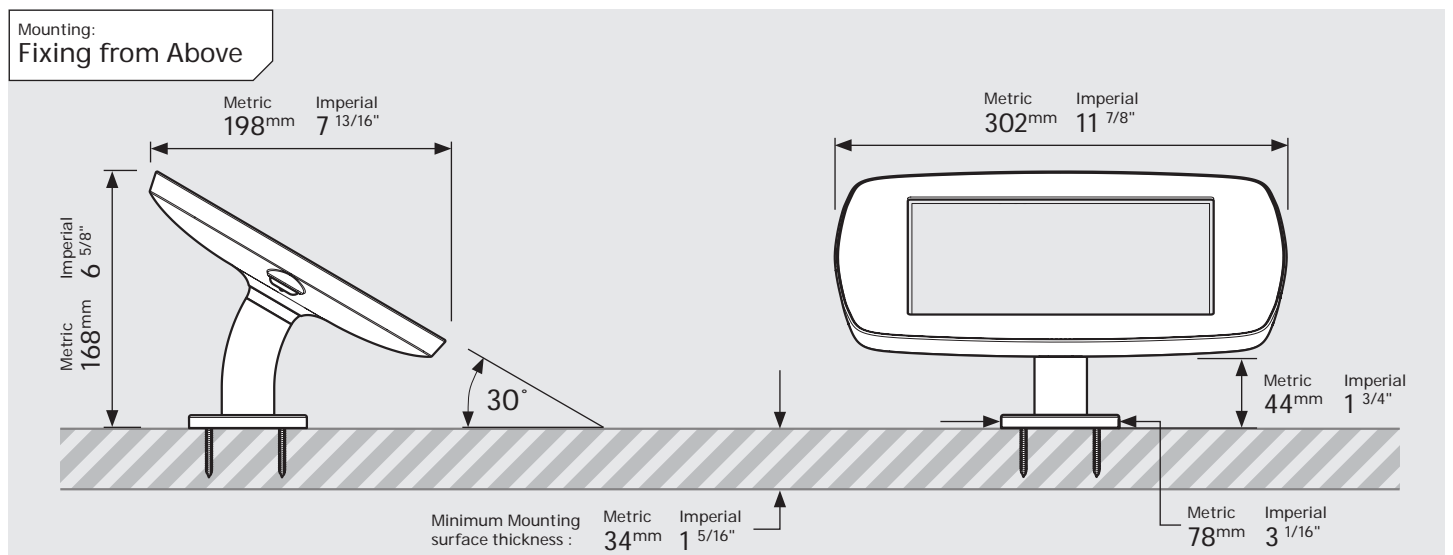

PRODUCT DATA SHEET - BOUNCEPAD DESK

bouncepad®

Case: Midi   Arm: Desk   Mounting: Fixing from below
Fixing from Above   Packaged weight: 1.84kg   Colour: White
Black