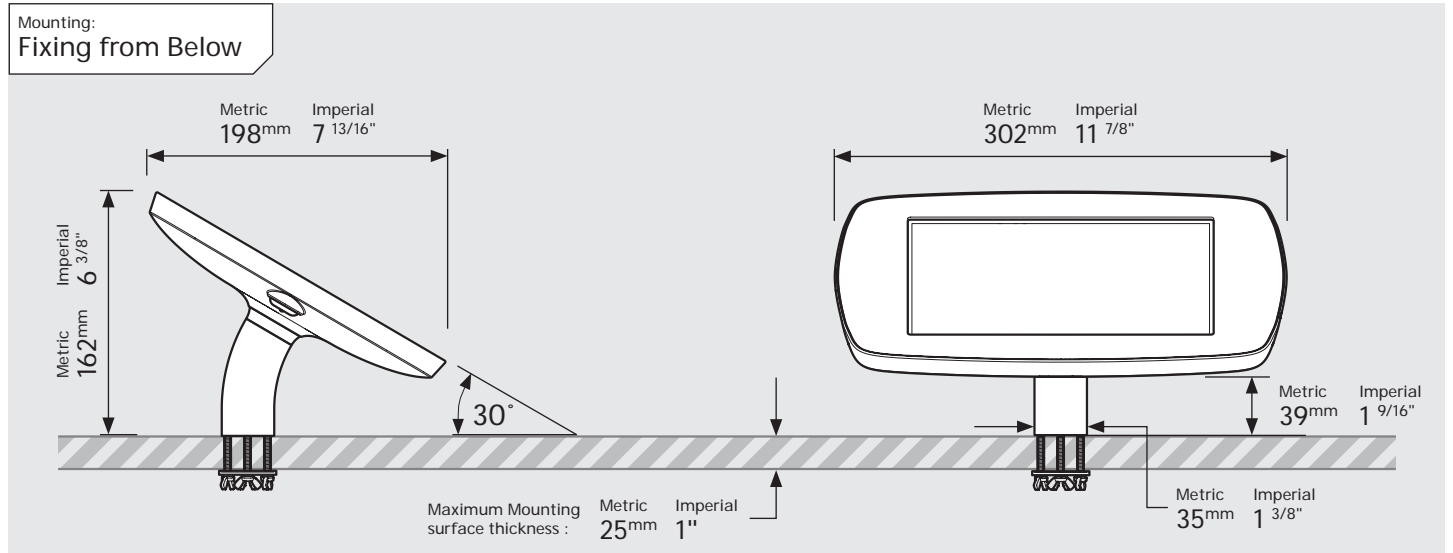

PRODUCT DATA SHEET - BOUNCEPAD DESK

bouncepad®

Case: Midi   Arm: Desk   Mounting: Fixing from below
Fixing from Above   Packaged weight: 1.84kg   Colour: White
Black