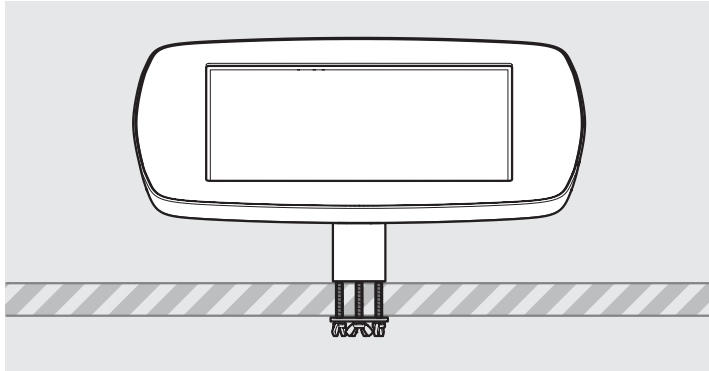

Midi Case supported devices:

- iPad 6th Gen
- iPad 5th Gen
- iPad 4th Gen
- iPad 3rd Gen
- iPad Pro 9.7
- iPad Air 1
- iPad Air 2
- Samsung Tab S2 9.7
- Samsung Tab S3 9.7
- Samsung Tab A 9.7