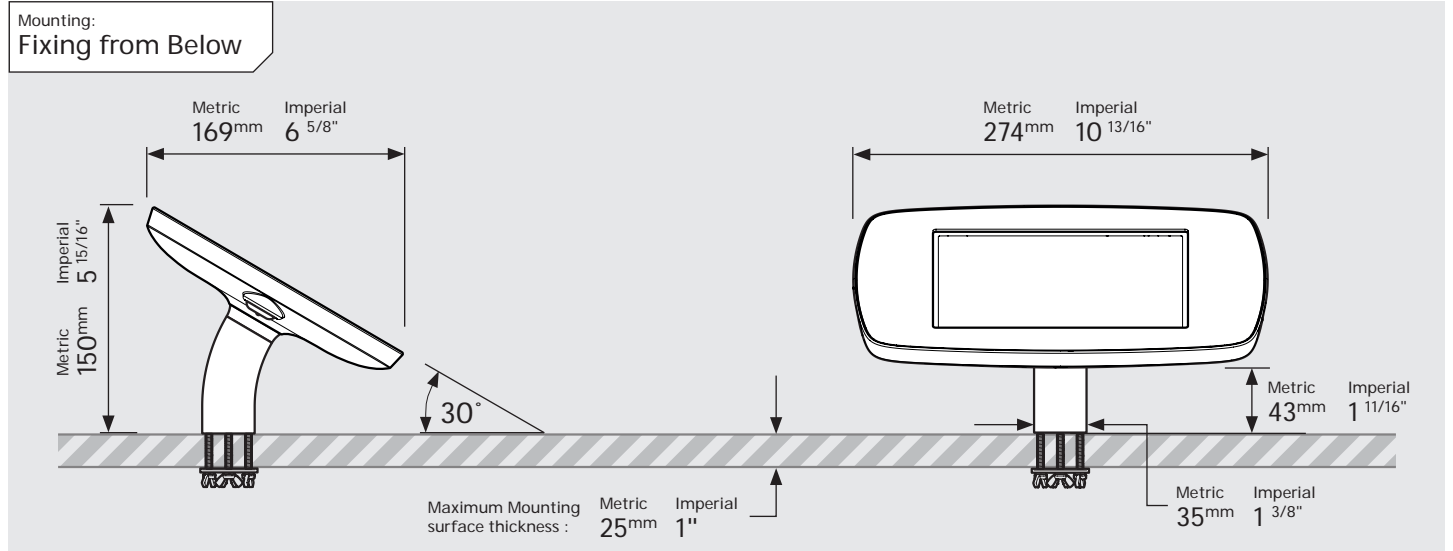

- iPad Pro 12.9" 1st Gen
- iPad Pro 12.9" 2nd Gen
- iPad Pro 12.9" 3rd Gen
- Microsoft Surface Pro 4
- Microsoft Surface Pro 5

PRODUCT DATA SHEET - BOUNCEPAD DESK

bouncepad[®]

Case: Mini Arm: Desk Mounting: Fixing from below
 Fixing from Above Packaged weight: 1.66kg Colour: White
 Black