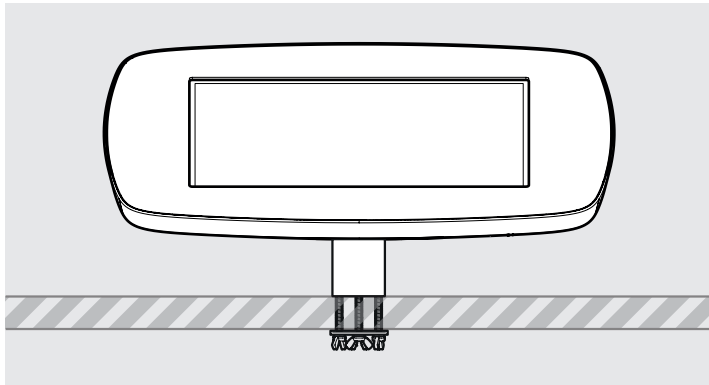

Maxi Case supported devices:

- iPad Pro 10.5
- iPad Pro 11.0
- iPad Air (2019)
- Samsung Tab A6 10.1
- Samsung Tab A 10.1
- Samsung Tab A 10.5
- Samsung Tab 4 10.1
- Microsoft Surface Go