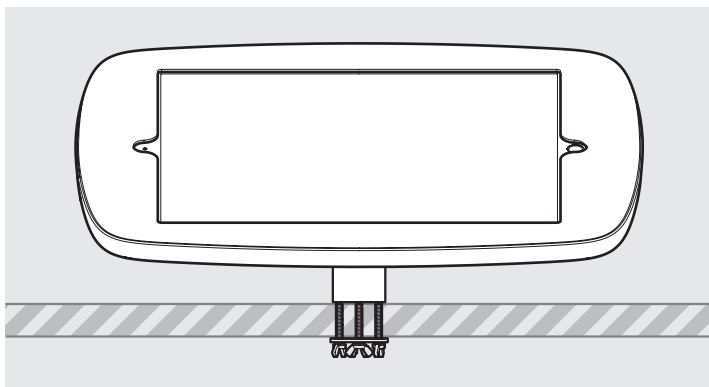

Mega Case supported devices:

- iPad Pro 12.9" 1st Gen
- iPad Pro 12.9" 2nd Gen
- iPad Pro 12.9" 3rd Gen
- Microsoft Surface Pro 4
- Microsoft Surface Pro 5