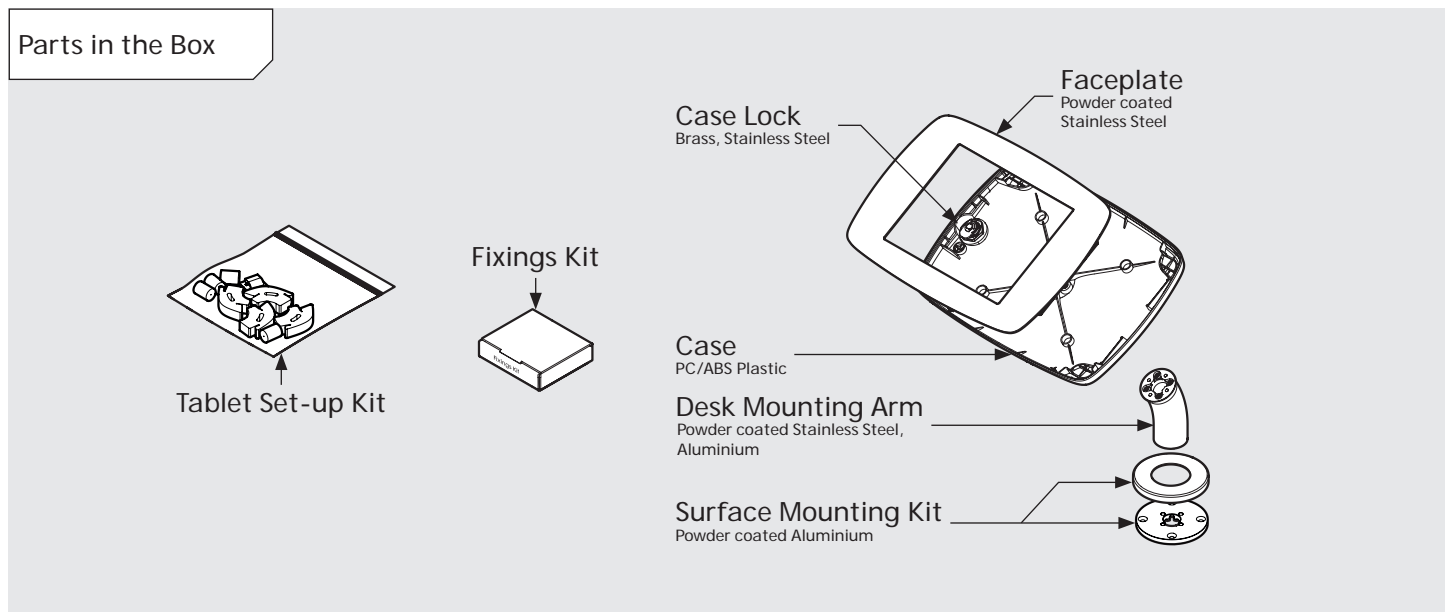

- iPad Pro 12.9" 1st Gen
- iPad Pro 12.9" 2nd Gen
- iPad Pro 12.9" 3rd Gen
- Microsoft Surface Pro 4
- Microsoft Surface Pro 5

PRODUCT DATA SHEET - BOUNCEPAD DESK

bouncepad[®]

Case: Mini Arm: Desk Mounting: Fixing from below
 Fixing from Above Packaged weight: 1.66kg Colour: White
 Black