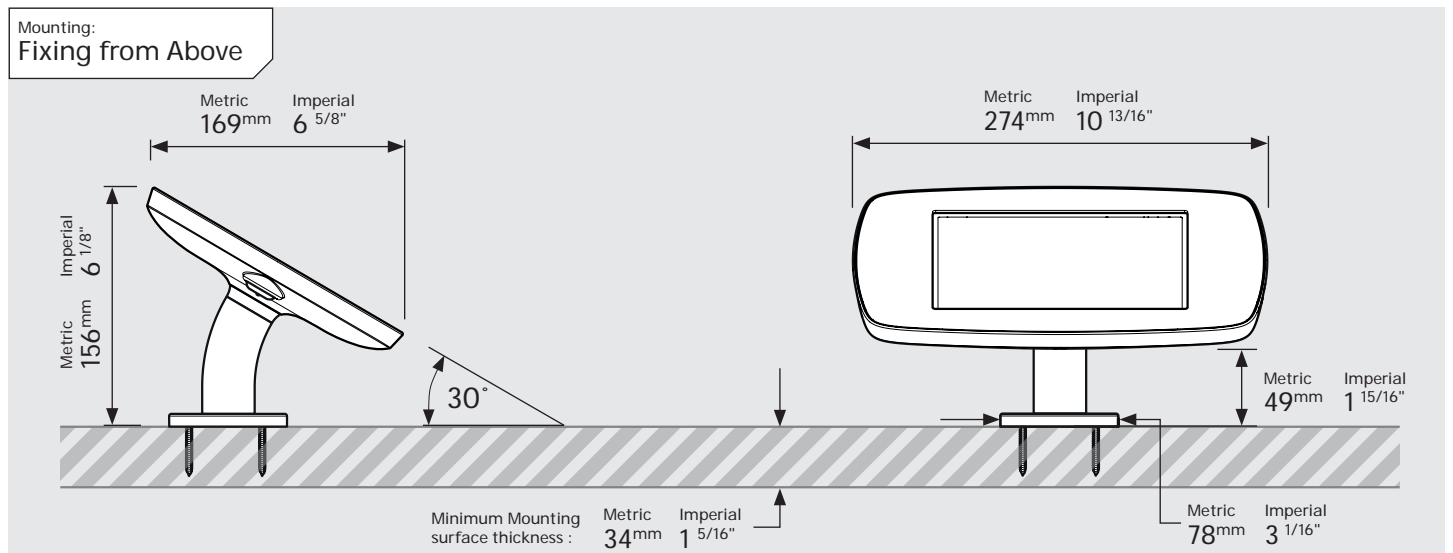

- iPad Pro 12.9" 1st Gen
- iPad Pro 12.9" 2nd Gen
- iPad Pro 12.9" 3rd Gen
- Microsoft Surface Pro 4
- Microsoft Surface Pro 5

PRODUCT DATA SHEET - BOUNCEPAD DESK

bouncepad[®]

Case: Mini Arm: Desk Mounting: Fixing from below
 Fixing from Above Packaged weight: 1.66kg Colour: White
 Black