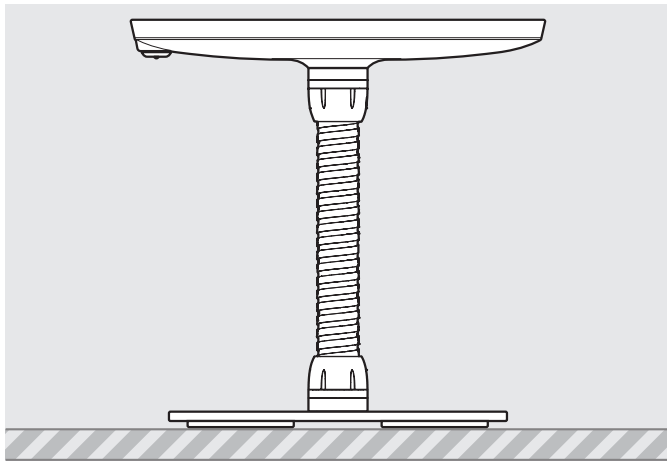

Midi Case supported devices:

- iPad 6th Gen
- iPad 5th Gen
- iPad 4th Gen
- iPad 3rd Gen
- iPad Pro 9.7
- iPad Air 1
- iPad Air 2
- Samsung Tab S2 9.7
- Samsung Tab S3 9.7
- Samsung Tab A 9.7