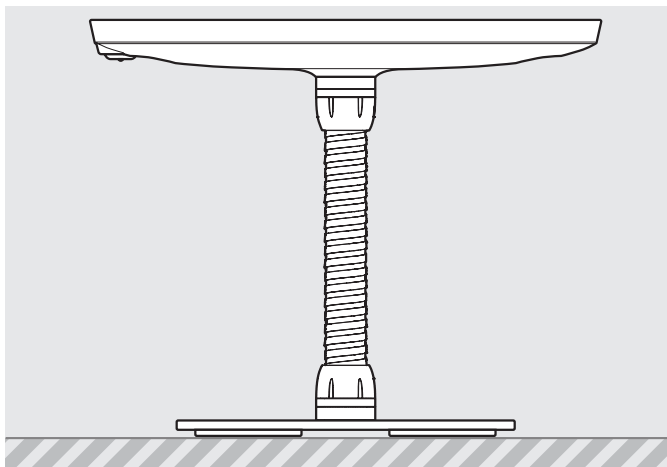

Maxi Case supported devices:

- iPad Pro 10.5
- iPad Pro 11.0
- iPad Air (2019)
- Samsung Tab A6 10.1
- Samsung Tab A 10.1
- Samsung Tab A 10.5
- Samsung Tab 4 10.1
- Microsoft Surface Go