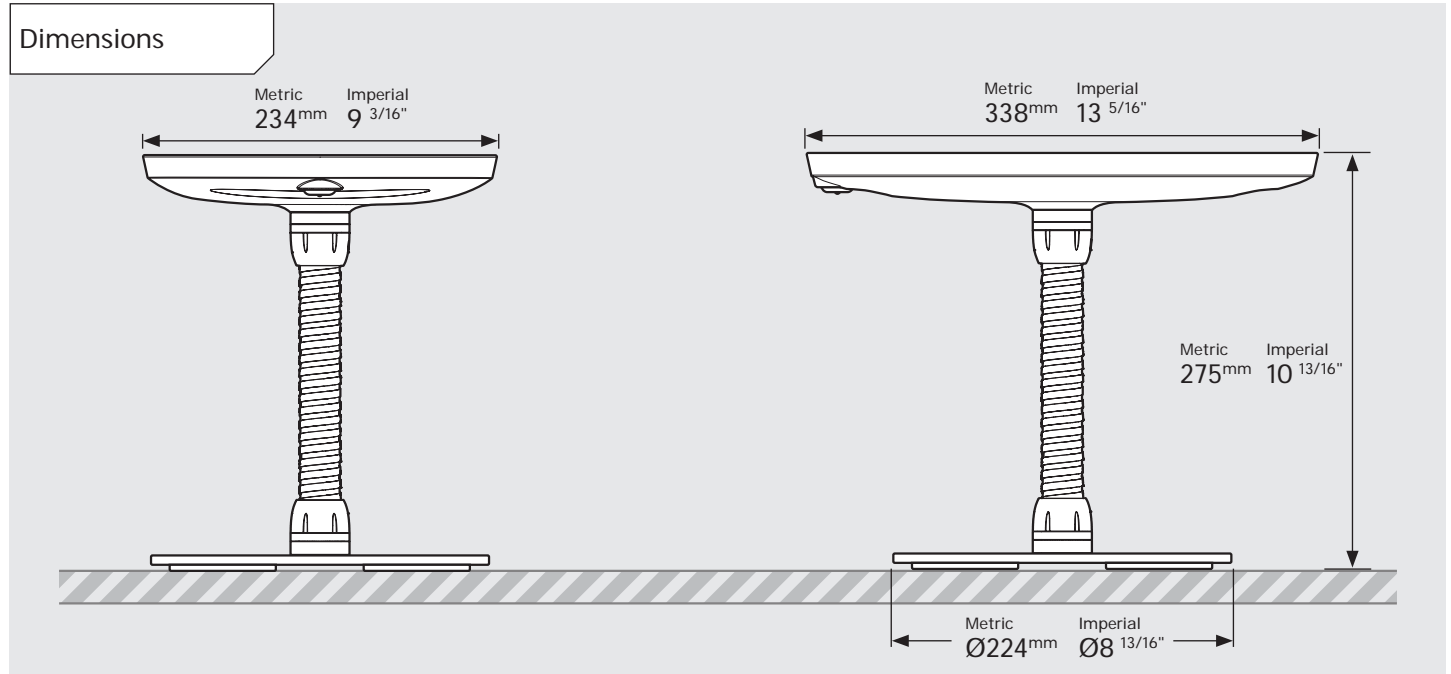

PRODUCT DATA SHEET - BOUNCEPAD COUNTER FLEX

bouncepad[®]

Case: **Midi** Arm: **Flex** Mounting: **Freestanding Base** Packaged weight: **4.3kg** Colour: **White/Black**

Dimensions

Parts in the Box

PRODUCT DATA SHEET - BOUNCEPAD COUNTER FLEX

bouncepad[®]

Case: **Maxi** Arm: **Flex** Mounting: **Freestanding Base** Packaged weight: **4.5kg** Colour: **White/Black**

PRODUCT DATA SHEET - BOUNCEPAD COUNTER FLEX

bouncepad[®]

Case: Mega Arm: Flex Mounting: Freestanding Base Packaged weight: 5.0kg Colour: White / Black