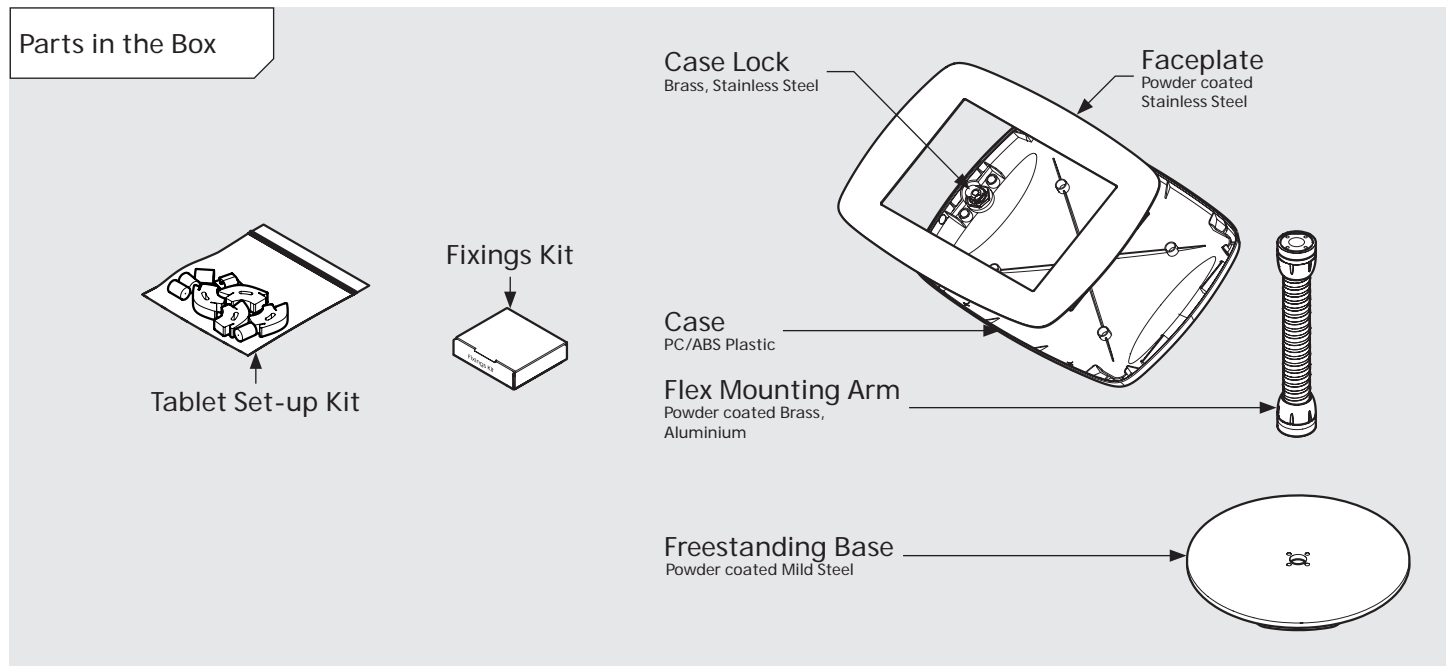

PRODUCT DATA SHEET - BOUNCEPAD COUNTER FLEX

bouncepad[®]

Case: **Midi** Arm: **Flex** Mounting: **Freestanding Base** Packaged weight: **4.3kg** Colour: **White/Black**

Dimensions

Parts in the Box

PRODUCT DATA SHEET - BOUNCEPAD COUNTER FLEX

bouncepad[®]

Case: **Maxi** Arm: **Flex** Mounting: **Freestanding Base** Packaged weight: **4.5kg** Colour: **White/Black**

PRODUCT DATA SHEET - BOUNCEPAD COUNTER FLEX

bouncepad[®]

Case: Mega Arm: Flex Mounting: Freestanding Base Packaged weight: 5.0kg Colour: White / Black