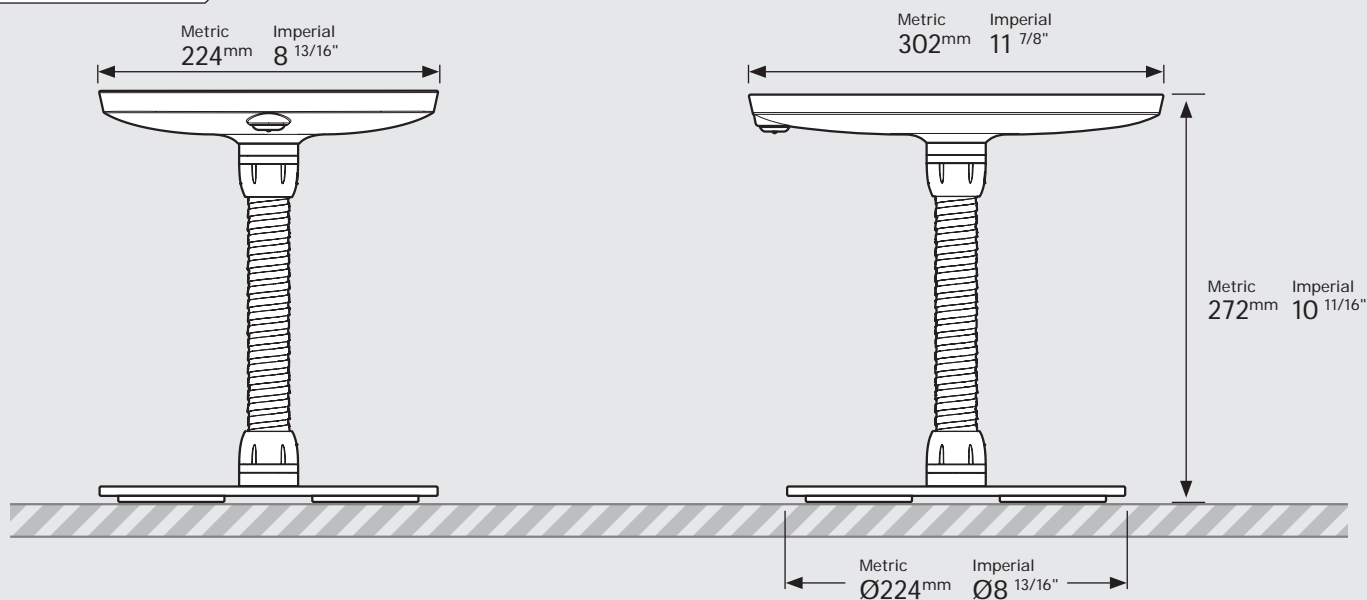

- iPad Pro 12.9" 1st Gen
- iPad Pro 12.9" 2nd Gen
- iPad Pro 12.9" 3rd Gen
- Microsoft Surface Pro 4
- Microsoft Surface Pro 5

PRODUCT DATA SHEET - BOUNCEPAD COUNTER FLEX

bouncepad[®]

Case: Mini Arm: Flex Mounting: Freestanding Base Packaged weight: 4.1kg Colour: White/Black

PRODUCT DATA SHEET - BOUNCEPAD COUNTER FLEX

bouncepad[®]

Case: **Midi** Arm: **Flex** Mounting: **Freestanding Base** Packaged weight: **4.3kg** Colour: **White/Black**

Dimensions

Parts in the Box

PRODUCT DATA SHEET - BOUNCEPAD COUNTER FLEX