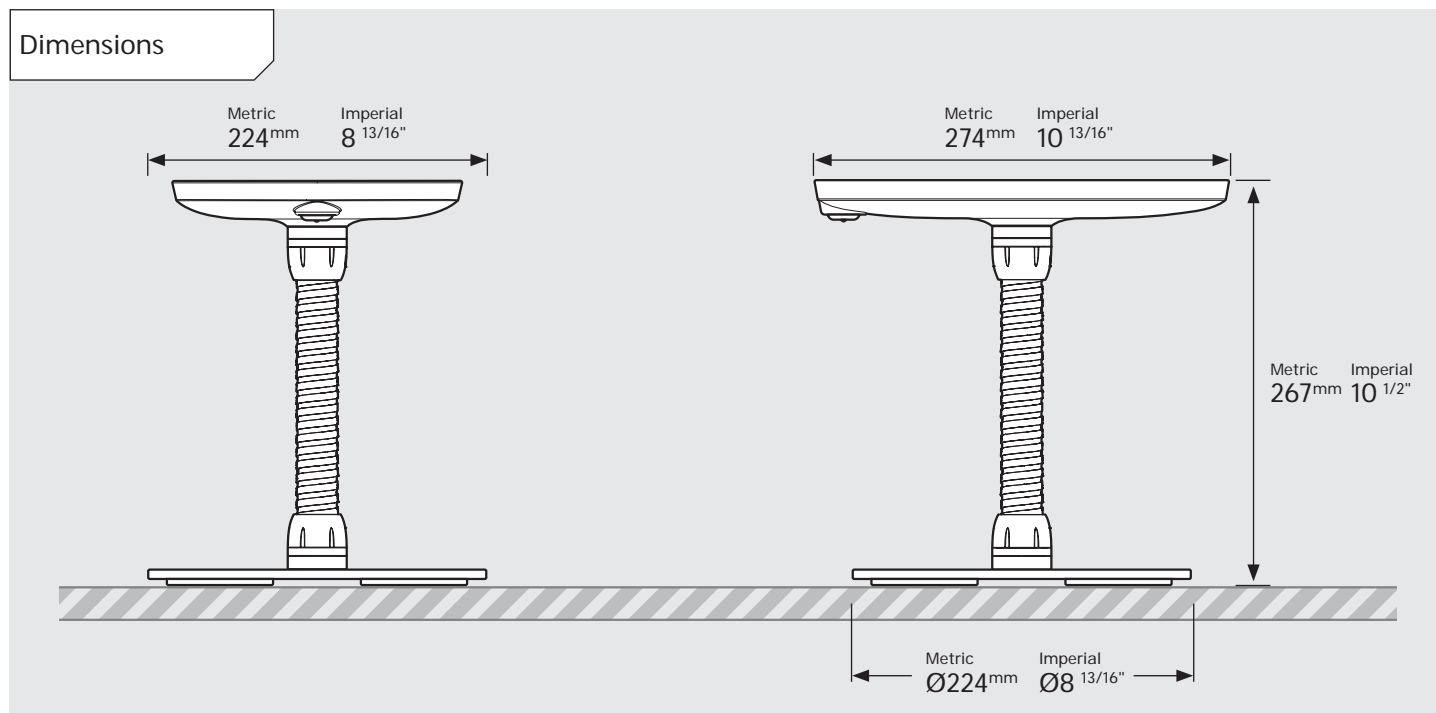

- iPad Pro 12.9" 1st Gen
- iPad Pro 12.9" 2nd Gen
- iPad Pro 12.9" 3rd Gen
- Microsoft Surface Pro 4
- Microsoft Surface Pro 5

PRODUCT DATA SHEET - BOUNCEPAD COUNTER FLEX

bouncepad[®]

Case: Mini Arm: Flex Mounting: Freestanding Base Packaged weight: 4.1kg Colour: White/Black

PRODUCT DATA SHEET - BOUNCEPAD COUNTER FLEX

bouncepad[®]

Case: **Midi** Arm: **Flex** Mounting: **Freestanding Base** Packaged weight: **4.3kg** Colour: **White/Black**

Dimensions

Parts in the Box

PRODUCT DATA SHEET - BOUNCEPAD COUNTER FLEX