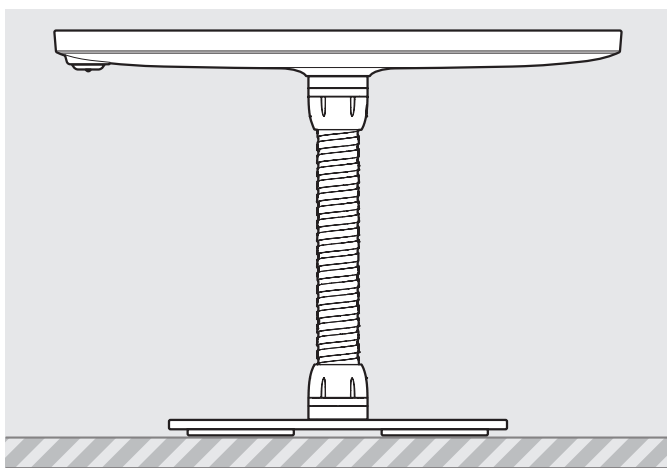

Mega Case supported devices:

- iPad Pro 12.9" 1st Gen
- iPad Pro 12.9" 2nd Gen
- iPad Pro 12.9" 3rd Gen
- Microsoft Surface Pro 4
- Microsoft Surface Pro 5