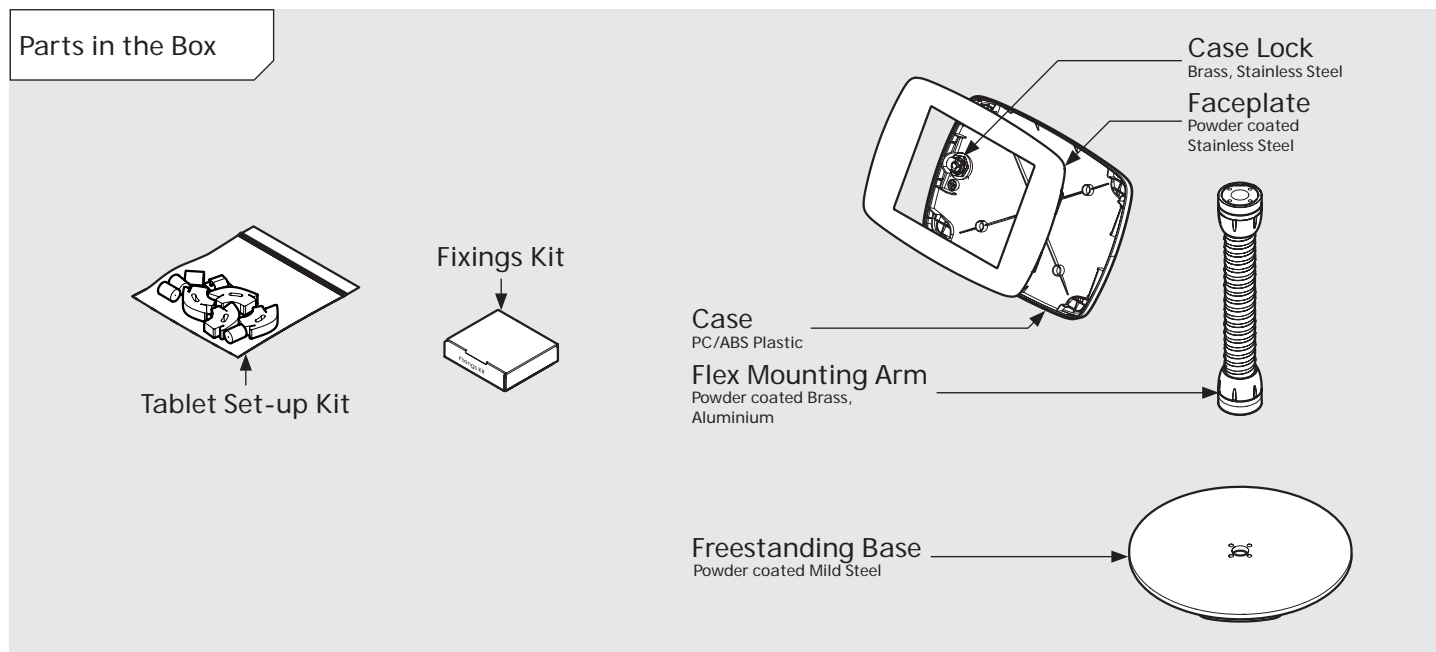

- iPad Pro 12.9" 1st Gen
- iPad Pro 12.9" 2nd Gen
- iPad Pro 12.9" 3rd Gen
- Microsoft Surface Pro 4
- Microsoft Surface Pro 5

PRODUCT DATA SHEET - BOUNCEPAD COUNTER FLEX

bouncepad[®]

Case: Mini Arm: Flex Mounting: Freestanding Base Packaged weight: 4.1kg Colour: White/Black