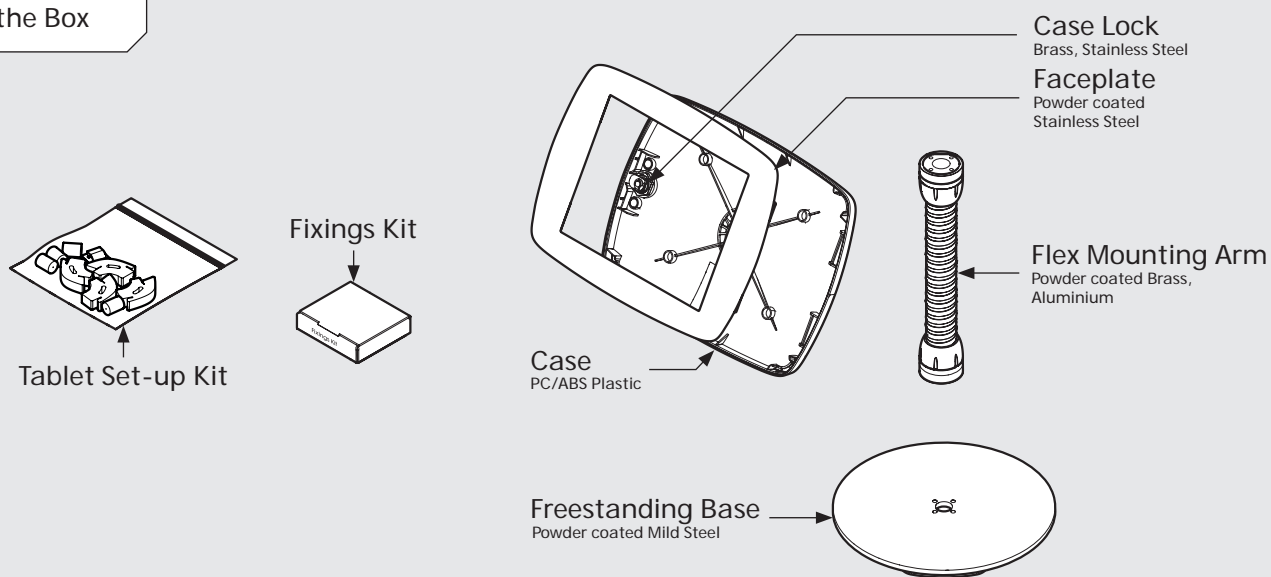

PRODUCT DATA SHEET - BOUNCEPAD COUNTER FLEX

bouncepad[®]

Case: **Midi** Arm: **Flex** Mounting: **Freestanding Base** Packaged weight: **4.3kg** Colour: **White/Black**

Dimensions

Parts in the Box

PRODUCT DATA SHEET - BOUNCEPAD COUNTER FLEX

bouncepad[®]

Case: **Maxi** Arm: **Flex** Mounting: **Freestanding Base** Packaged weight: **4.5kg** Colour: **White/Black**

PRODUCT DATA SHEET - BOUNCEPAD COUNTER FLEX

bouncepad[®]

Case: Mega Arm: Flex Mounting: Freestanding Base Packaged weight: 5.0kg Colour: White / Black