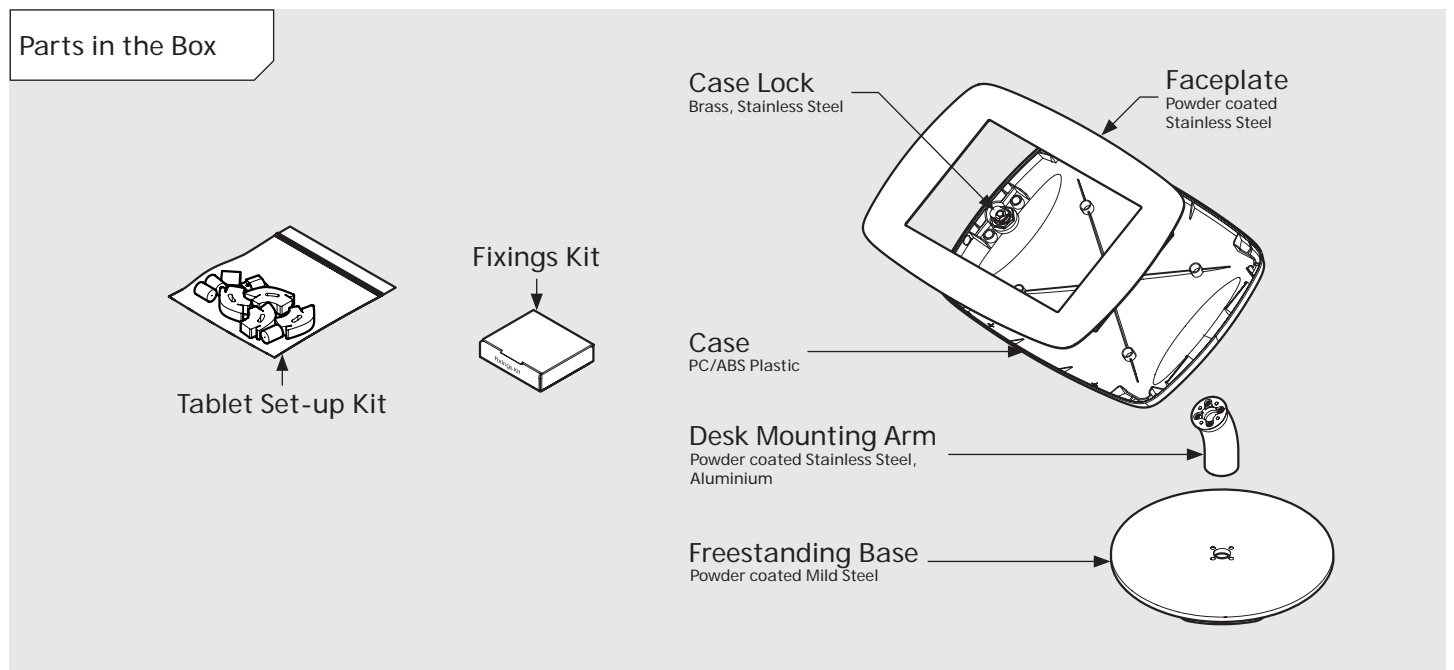

Dimensions

Parts in the Box

PRODUCT DATA SHEET - BOUNCEPAD DESK COUNTER

bouncepad[®]

Case: Midi **Arm:** Desk **Mounting:** Freestanding Base **Packaged weight:** 3.8kg **Colour:** White
Black

Dimensions

Parts in the Box

PRODUCT DATA SHEET - BOUNCEPAD DESK COUNTER

bouncepad[®]

Case: Maxi **Arm:** Desk **Mounting:** Freestanding Base **Packaged weight:** 4.0kg **Colour:** White
Black

PRODUCT DATA SHEET - BOUNCEPAD DESK COUNTER