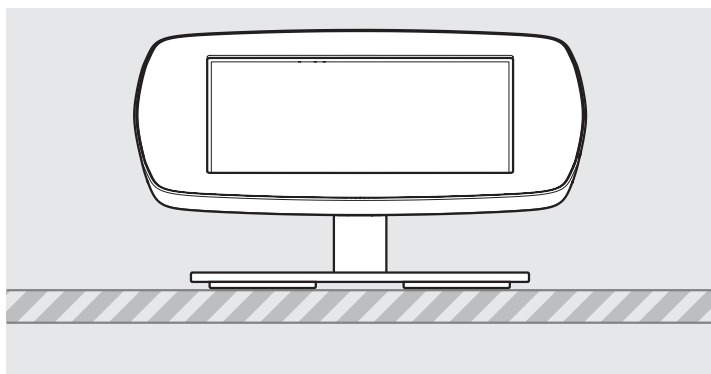

Midi Case supported devices:

- iPad 6th Gen
- iPad 5th Gen
- iPad 4th Gen
- iPad 3rd Gen
- iPad Pro 9.7
- iPad Air 1
- iPad Air 2
- Samsung Tab S2 9.7
- Samsung Tab S3 9.7
- Samsung Tab A 9.7