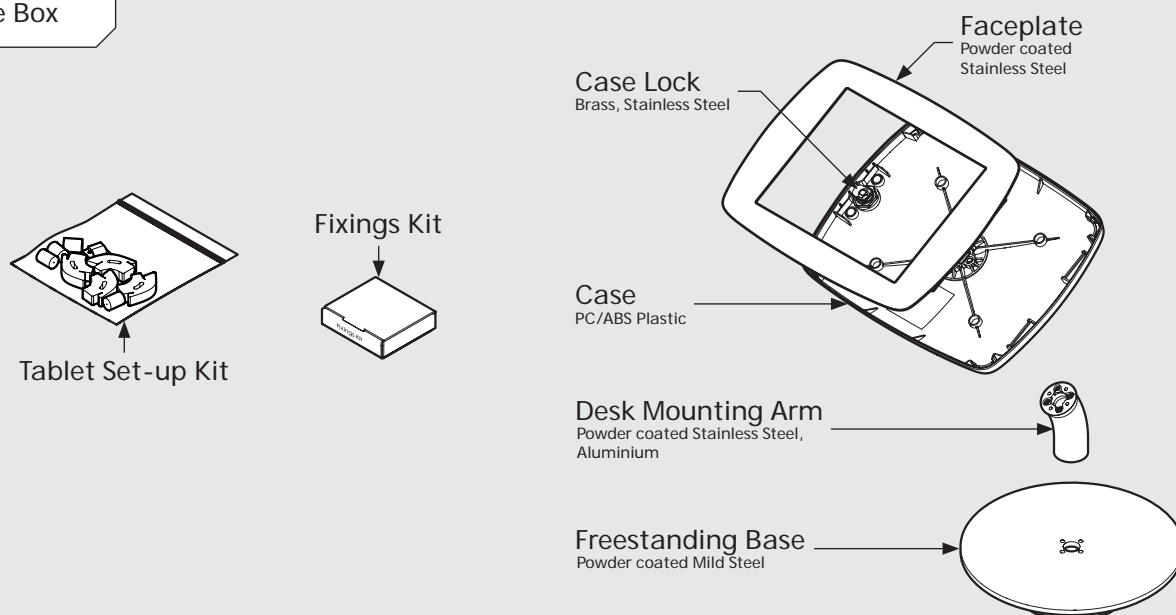

Dimensions

Parts in the Box

PRODUCT DATA SHEET - BOUNCEPAD DESK COUNTER

bouncepad[®]

Case: Midi **Arm:** Desk **Mounting:** Freestanding Base **Packaged weight:** 3.8kg **Colour:** White
Black

Dimensions

Parts in the Box

PRODUCT DATA SHEET - BOUNCEPAD DESK COUNTER

bouncepad[®]

Case: Maxi **Arm:** Desk **Mounting:** Freestanding Base **Packaged weight:** 4.0kg **Colour:** White
Black

PRODUCT DATA SHEET - BOUNCEPAD DESK COUNTER