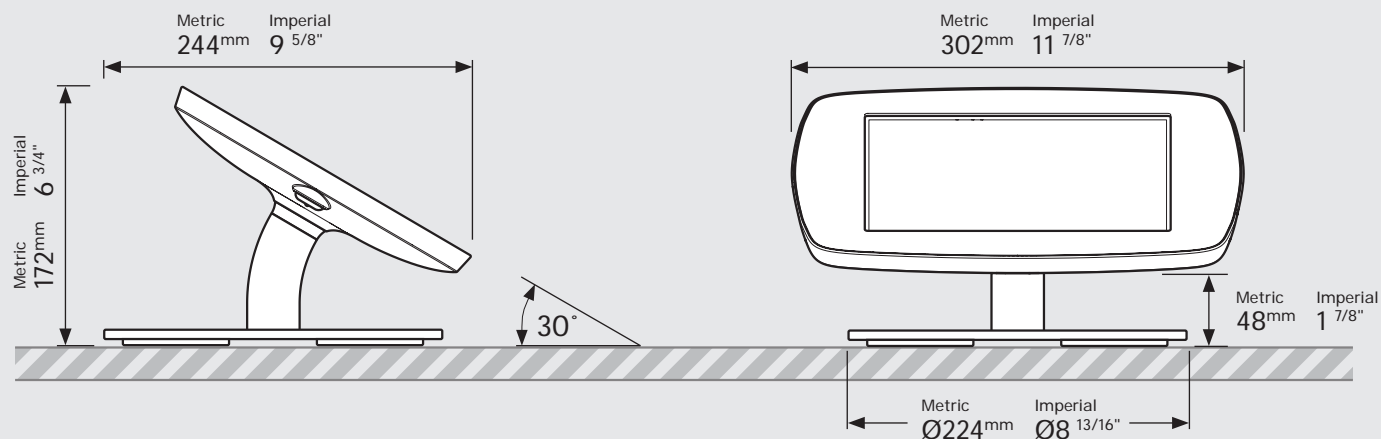

Dimensions

Parts in the Box

PRODUCT DATA SHEET - BOUNCEPAD DESK COUNTER

bouncepad[®]

Case: Midi **Arm:** Desk **Mounting:** Freestanding Base **Packaged weight:** 3.8kg **Colour:** White
Black

Dimensions

Parts in the Box

PRODUCT DATA SHEET - BOUNCEPAD DESK COUNTER

bouncepad[®]

Case: Maxi **Arm:** Desk **Mounting:** Freestanding Base **Packaged weight:** 4.0kg **Colour:** White
Black

PRODUCT DATA SHEET - BOUNCEPAD DESK COUNTER