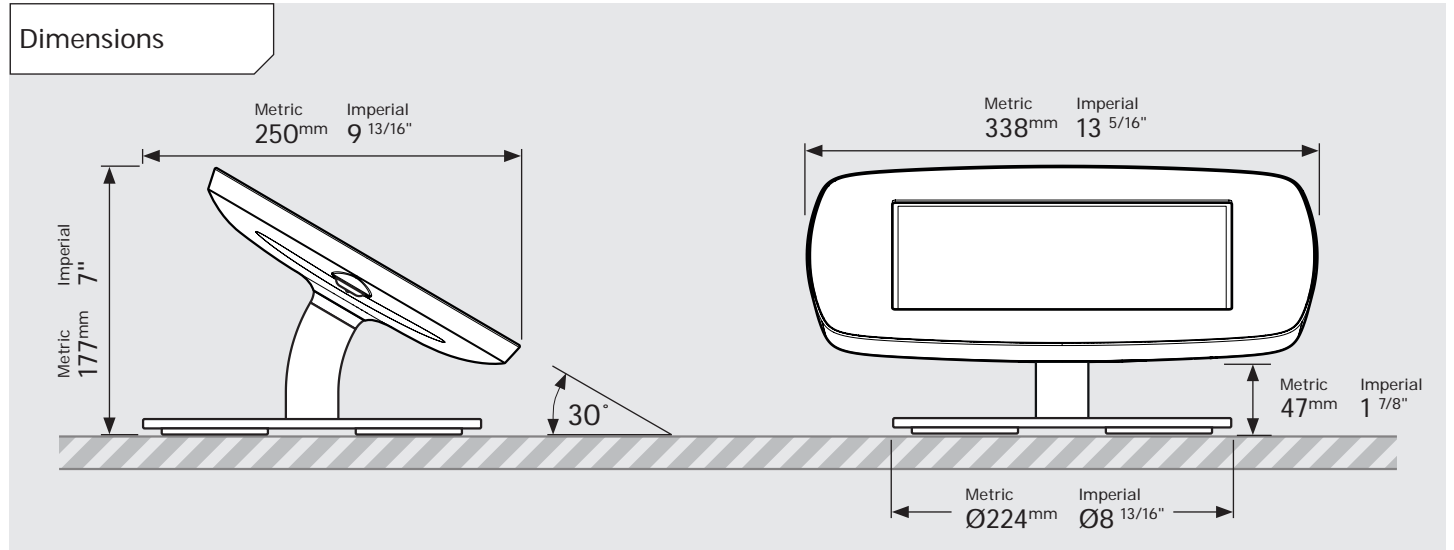

Dimensions

Parts in the Box

PRODUCT DATA SHEET - BOUNCEPAD DESK COUNTER

bouncepad[®]

Case: Midi **Arm:** Desk **Mounting:** Freestanding Base **Packaged weight:** 3.8kg **Colour:** White
Black

Dimensions

Parts in the Box

PRODUCT DATA SHEET - BOUNCEPAD DESK COUNTER

bouncepad[®]

Case: Maxi **Arm:** Desk **Mounting:** Freestanding Base **Packaged weight:** 4.0kg **Colour:** White
Black

PRODUCT DATA SHEET - BOUNCEPAD DESK COUNTER