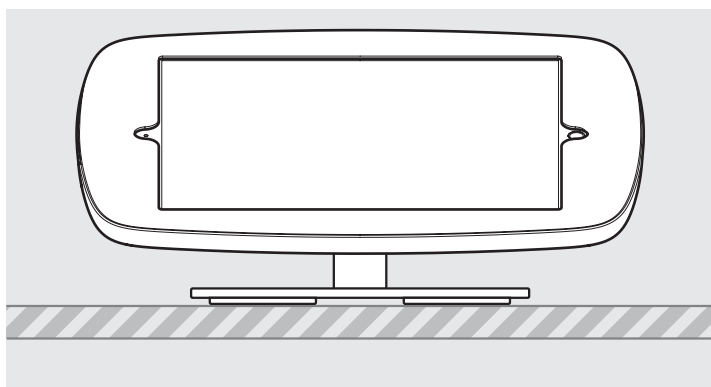

Mega Case supported devices:

- iPad Pro 12.9" 1st Gen
- iPad Pro 12.9" 2nd Gen
- iPad Pro 12.9" 3rd Gen
- Microsoft Surface Pro 4
- Microsoft Surface Pro 5