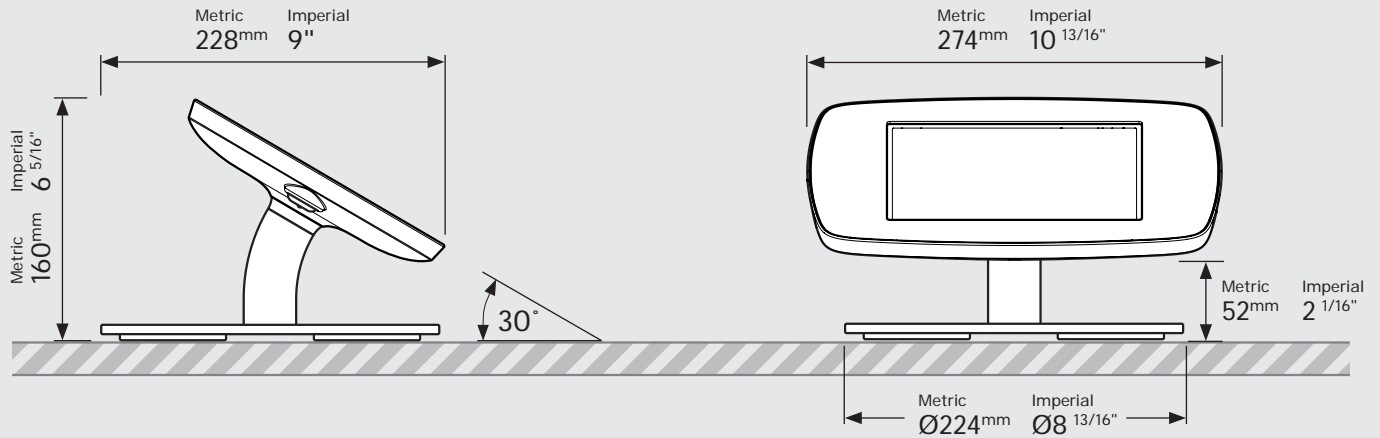

- iPad Pro 12.9" 1st Gen
- iPad Pro 12.9" 2nd Gen
- iPad Pro 12.9" 3rd Gen
- Microsoft Surface Pro 4
- Microsoft Surface Pro 5

PRODUCT DATA SHEET - BOUNCEPAD DESK COUNTER

bouncepad[®]

Case: Mini **Arm:** Desk **Mounting:** Freestanding Base **Packaged weight:** 3.6kg **Colour:** White
Black

Dimensions

Parts in the Box

PRODUCT DATA SHEET - BOUNCEPAD DESK COUNTER

bouncepad[®]

Case: Midi **Arm:** Desk **Mounting:** Freestanding Base **Packaged weight:** 3.8kg **Colour:** White
Black

Dimensions

Parts in the Box

PRODUCT DATA SHEET - BOUNCEPAD DESK COUNTER

bouncepad[®]

Case: Maxi **Arm:** Desk **Mounting:** Freestanding Base **Packaged weight:** 4.0kg **Colour:** White
Black

PRODUCT DATA SHEET - BOUNCEPAD DESK COUNTER