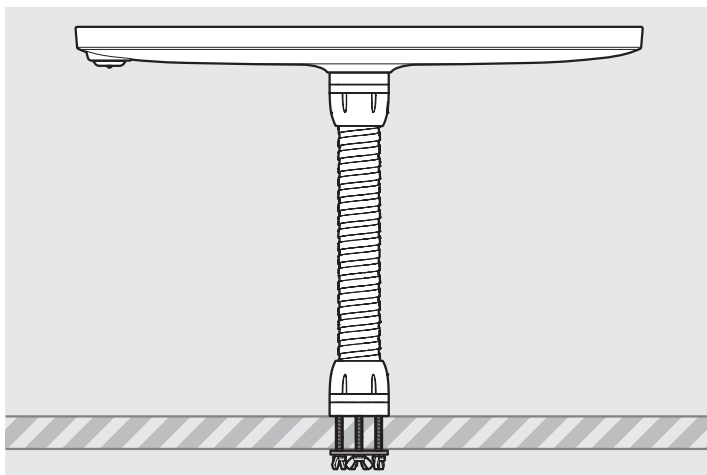

Mega Case supported devices:

- iPad Pro 12.9" 1st Gen
- iPad Pro 12.9" 2nd Gen
- iPad Pro 12.9" 3rd Gen
- Microsoft Surface Pro 4
- Microsoft Surface Pro 5