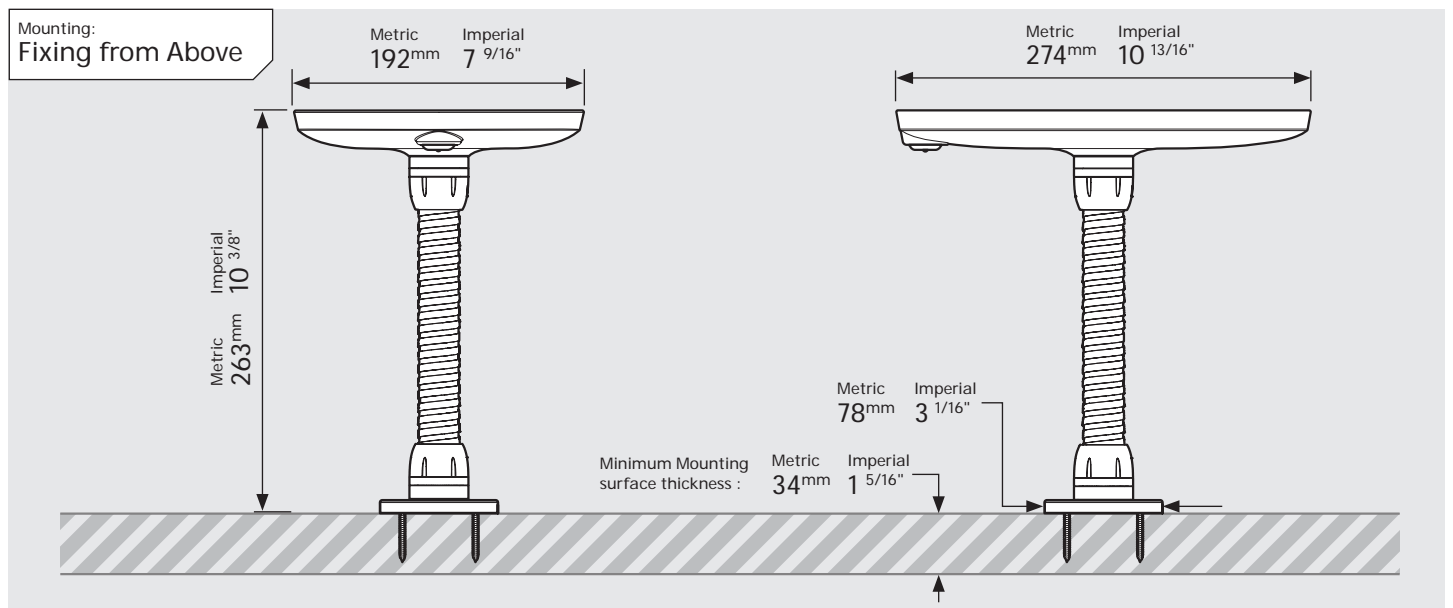

# PRODUCT DATA SHEET - BOUNCEPAD FLEX

**bouncepad®**

Case: Mini    Arm: Flex    Mounting: Fixing from Below / Fixing from Above    Packaged weight: 2.25kg    Colour: White / Black