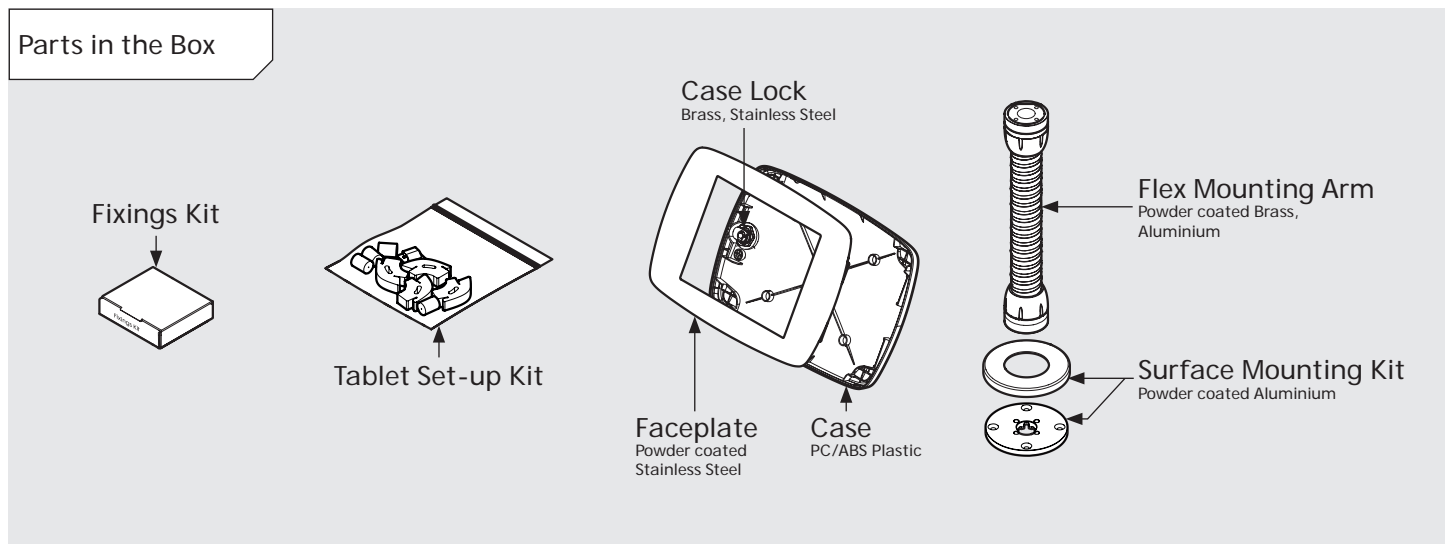

# PRODUCT DATA SHEET - BOUNCEPAD FLEX

**bouncepad®**

Case: Mini    Arm: Flex    Mounting: Fixing from Below / Fixing from Above    Packaged weight: 2.25kg    Colour: White / Black