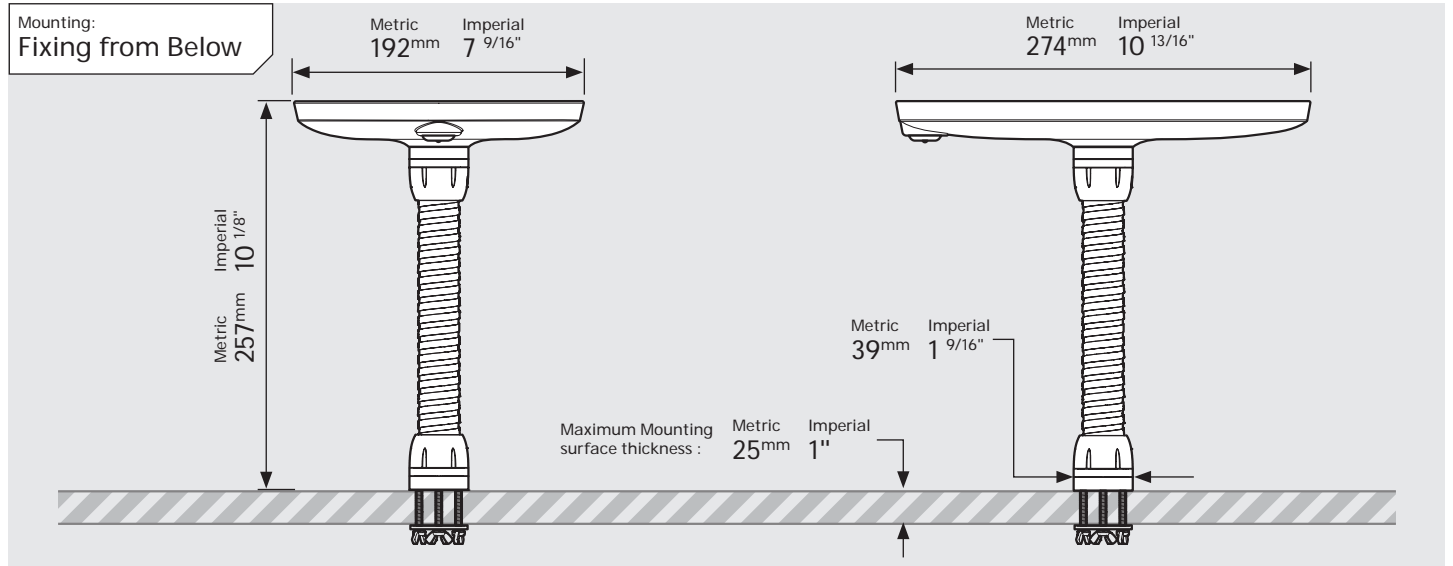

# PRODUCT DATA SHEET - BOUNCEPAD FLEX

**bouncepad®**

Case: Mini    Arm: Flex    Mounting: Fixing from Below / Fixing from Above    Packaged weight: 2.25kg    Colour: White / Black