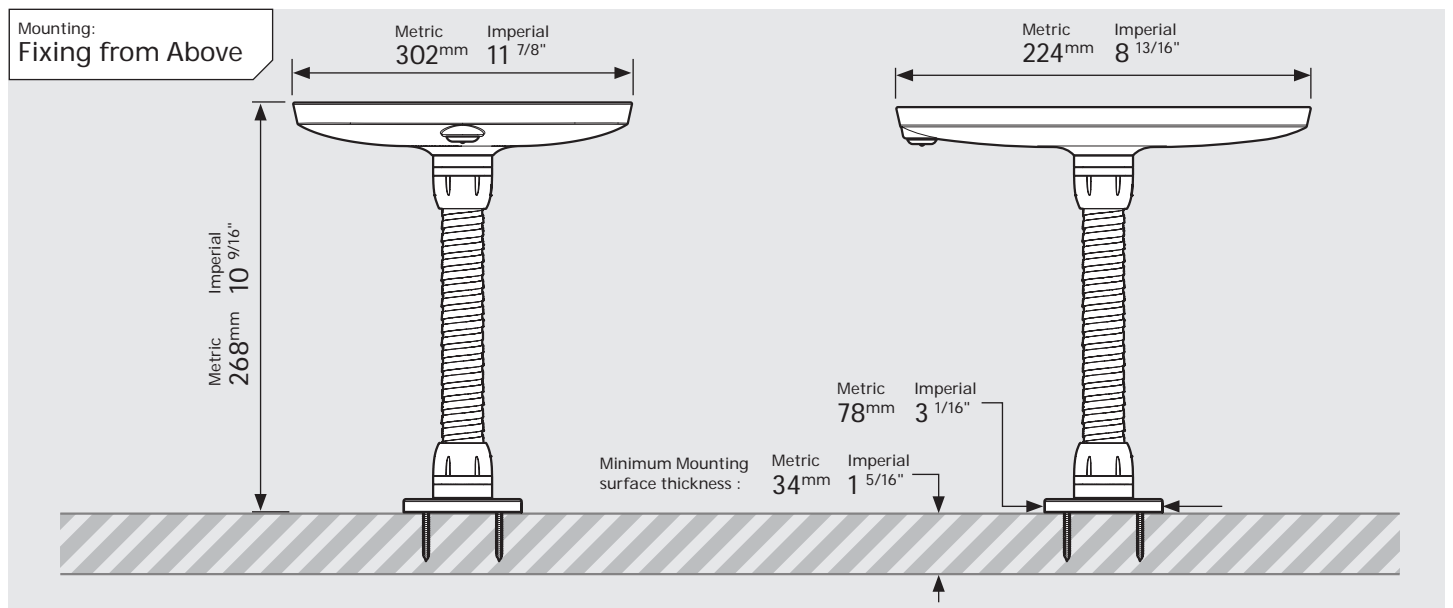

PRODUCT DATA SHEET - BOUNCEPAD FLEX

bouncepad®

Case: Midi Arm: Flex Mounting: Fixing from Below Packaged weight: 2.43kg Colour: White
Fixing from Above Black