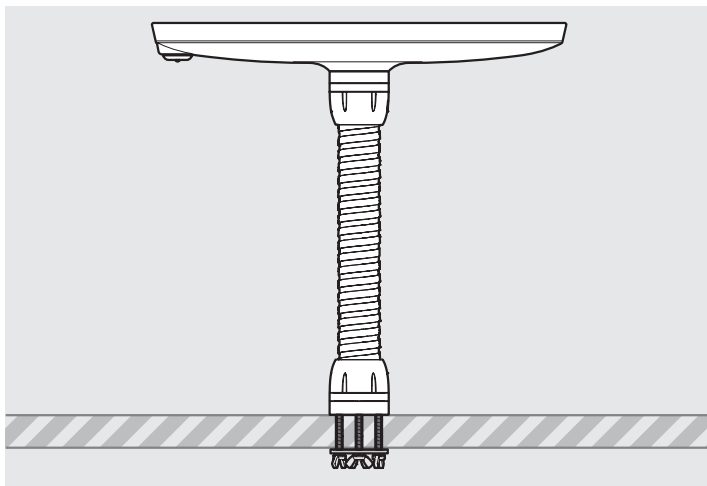

Midi Case supported devices:

- iPad 6th Gen
- iPad 5th Gen
- iPad 4th Gen
- iPad 3rd Gen
- iPad Pro 9.7
- iPad Air 1
- iPad Air 2
- Samsung Tab S2 9.7
- Samsung Tab S3 9.7
- Samsung Tab A 9.7