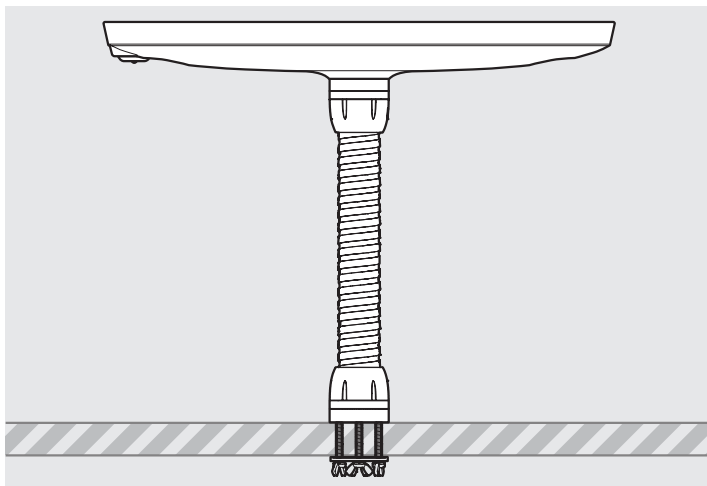

Maxi Case supported devices:

- iPad Pro 10.5
- iPad Pro 11.0
- iPad Air (2019)
- Samsung Tab A6 10.1
- Samsung Tab A 10.1
- Samsung Tab A 10.5
- Samsung Tab 4 10.1
- Microsoft Surface Go