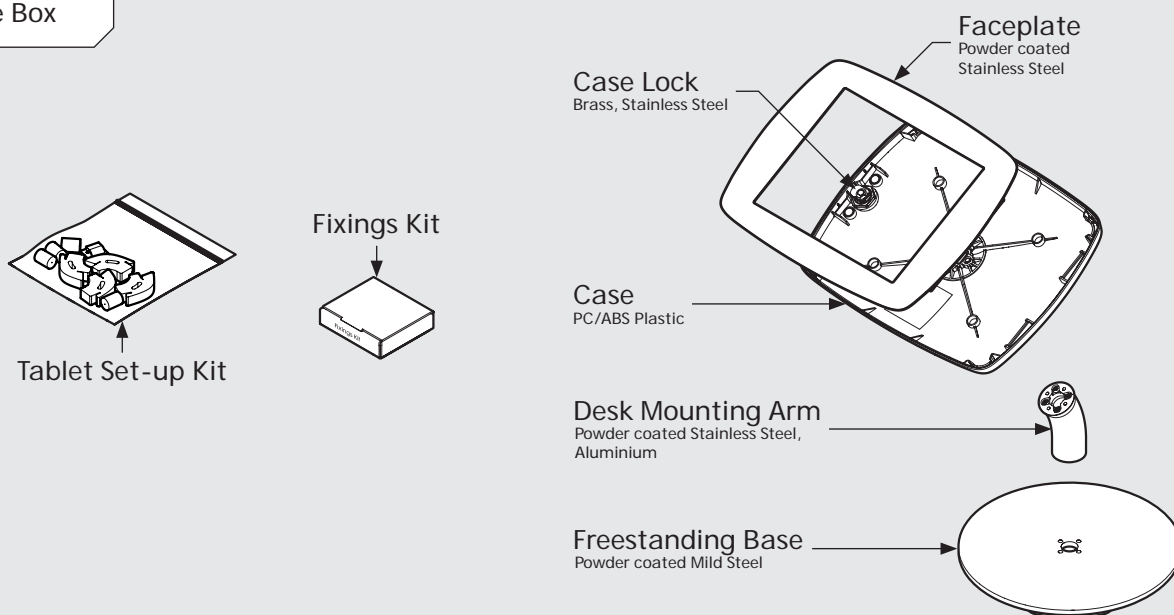

Dimensions

Parts in the Box

PRODUCT DATA SHEET - BOUNCEPAD DESK COUNTER

bouncepad[®]

Case: Midi **Arm:** Desk **Mounting:** Freestanding Base **Packaged weight:** 3.8kg **Colour:** White
Black

Dimensions

Parts in the Box

PRODUCT DATA SHEET - BOUNCEPAD DESK COUNTER

bouncepad[®]

Case: Maxi **Arm:** Desk **Mounting:** Freestanding Base **Packaged weight:** 4.0kg **Colour:** White
Black

Dimensions

Parts in the Box

PRODUCT DATA SHEET - BOUNCEPAD DESK COUNTER