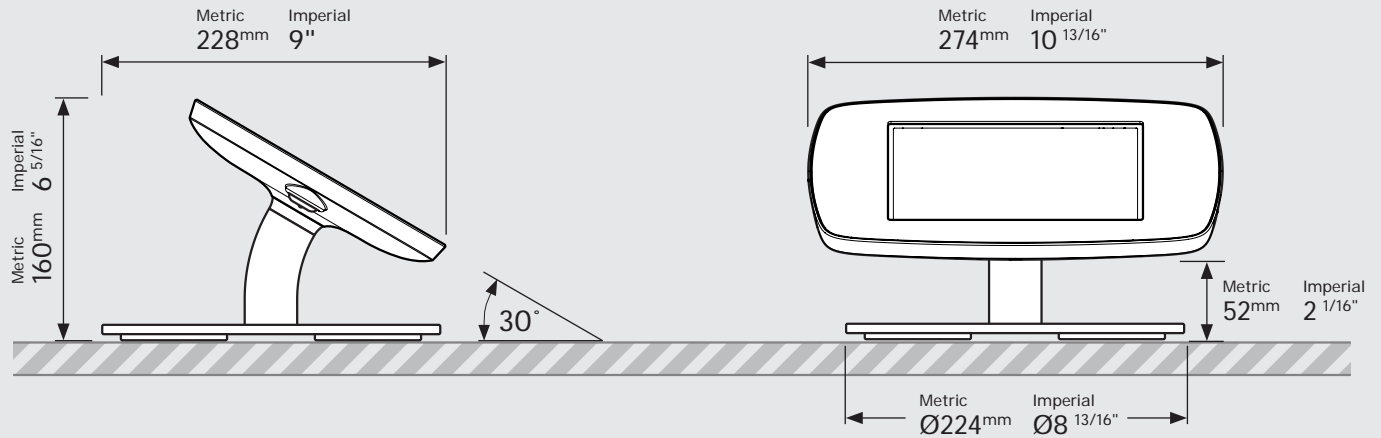

- iPad Pro 12.9" 1st Gen
- iPad Pro 12.9" 2nd Gen
- iPad Pro 12.9" 3rd Gen
- Microsoft Surface Pro 4
- Microsoft Surface Pro 5

PRODUCT DATA SHEET - BOUNCEPAD DESK COUNTER

bouncepad[®]

Case: Mini **Arm:** Desk **Mounting:** Freestanding Base **Packaged weight:** 3.6kg **Colour:** White
Black

Dimensions

Parts in the Box

PRODUCT DATA SHEET - BOUNCEPAD DESK COUNTER

bouncepad[®]

Case: Midi **Arm:** Desk **Mounting:** Freestanding Base **Packaged weight:** 3.8kg **Colour:** White
Black

Dimensions

Parts in the Box

PRODUCT DATA SHEET - BOUNCEPAD DESK COUNTER

bouncepad[®]

Case: Maxi **Arm:** Desk **Mounting:** Freestanding Base **Packaged weight:** 4.0kg **Colour:** White
Black

Dimensions

Parts in the Box

PRODUCT DATA SHEET - BOUNCEPAD DESK COUNTER