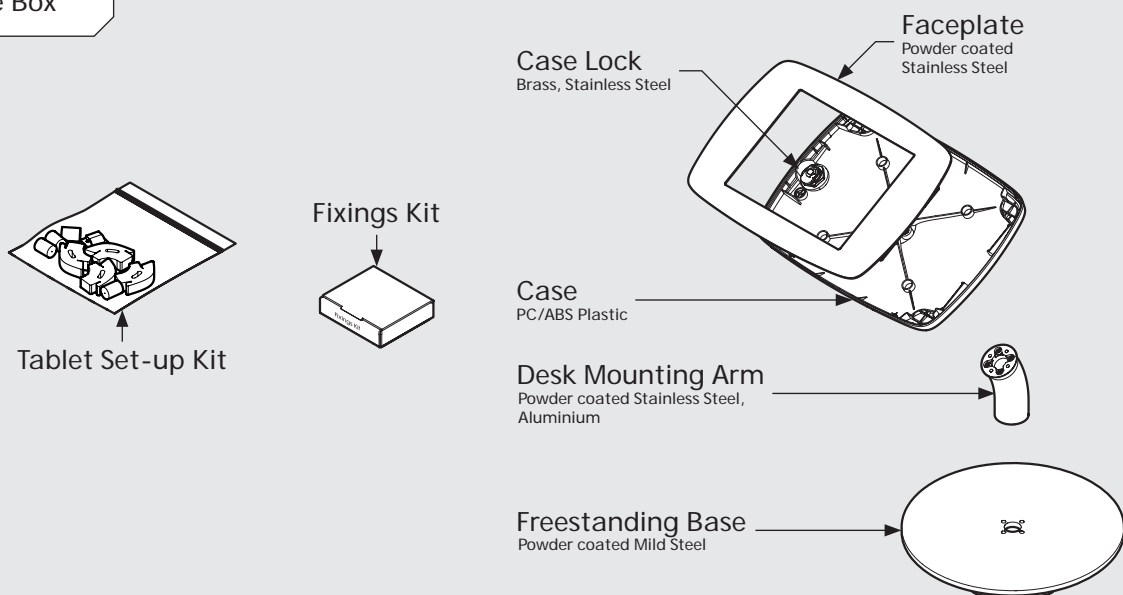

- iPad Pro 12.9" 1st Gen
- iPad Pro 12.9" 2nd Gen
- iPad Pro 12.9" 3rd Gen
- Microsoft Surface Pro 4
- Microsoft Surface Pro 5

PRODUCT DATA SHEET - BOUNCEPAD DESK COUNTER

bouncepad[®]

Case: Mini **Arm:** Desk **Mounting:** Freestanding Base **Packaged weight:** 3.6kg **Colour:** White
Black

Dimensions

Parts in the Box

PRODUCT DATA SHEET - BOUNCEPAD DESK COUNTER

bouncepad[®]

Case: Midi **Arm:** Desk **Mounting:** Freestanding Base **Packaged weight:** 3.8kg **Colour:** White
Black

Dimensions

Parts in the Box

PRODUCT DATA SHEET - BOUNCEPAD DESK COUNTER

bouncepad[®]

Case: Maxi **Arm:** Desk **Mounting:** Freestanding Base **Packaged weight:** 4.0kg **Colour:** White
Black

Dimensions

Parts in the Box

PRODUCT DATA SHEET - BOUNCEPAD DESK COUNTER