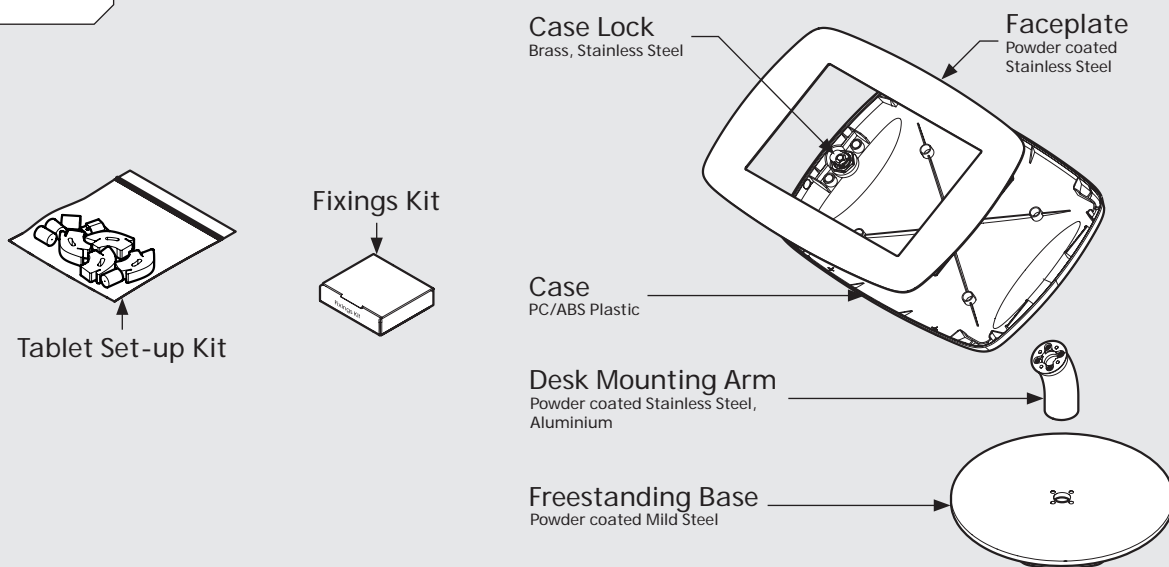

PRODUCT DATA SHEET - BOUNCEPAD DESK COUNTER

bouncepad[®]

Case: Maxi **Arm:** Desk **Mounting:** Freestanding Base **Packaged weight:** 4.0kg **Colour:** White
Black

Dimensions

Parts in the Box

PRODUCT DATA SHEET - BOUNCEPAD DESK COUNTER