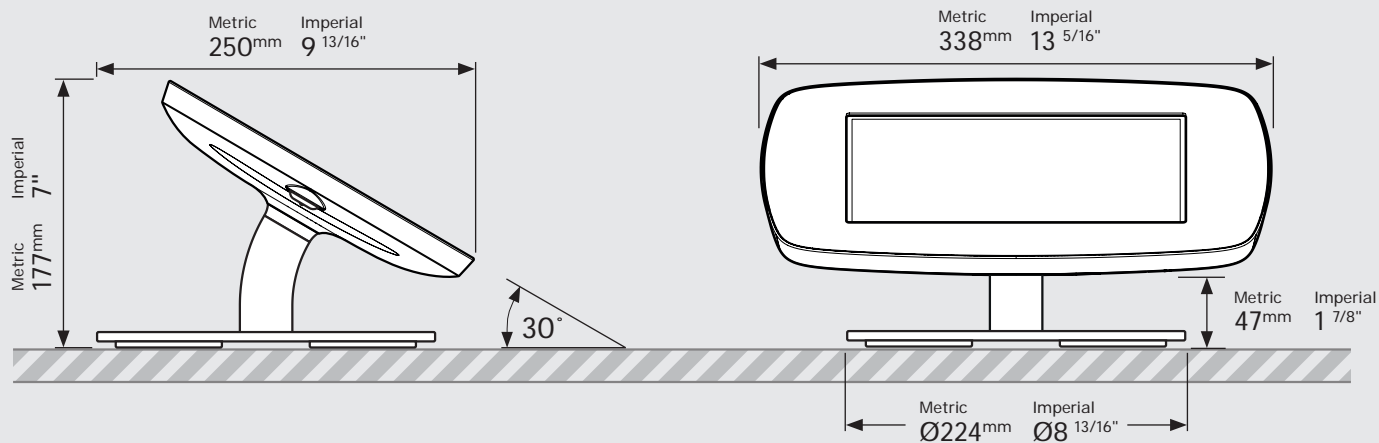

Dimensions

Parts in the Box

PRODUCT DATA SHEET - BOUNCEPAD DESK COUNTER

bouncepad[®]

Case: Midi **Arm:** Desk **Mounting:** Freestanding Base **Packaged weight:** 3.8kg **Colour:** White
Black

Dimensions

Parts in the Box

PRODUCT DATA SHEET - BOUNCEPAD DESK COUNTER

bouncepad[®]

Case: Maxi **Arm:** Desk **Mounting:** Freestanding Base **Packaged weight:** 4.0kg **Colour:** White
Black

Dimensions

Parts in the Box

PRODUCT DATA SHEET - BOUNCEPAD DESK COUNTER