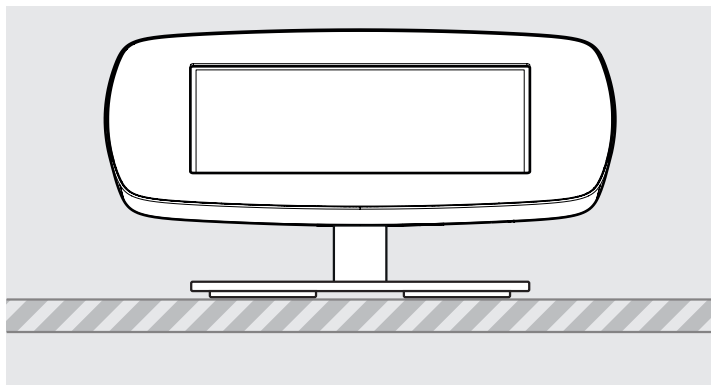

Maxi Case supported devices:

- iPad Pro 10.5
- iPad Pro 11.0
- iPad Air (2019)
- Samsung Tab A6 10.1
- Samsung Tab A 10.1
- Samsung Tab A 10.5
- Samsung Tab 4 10.1
- Microsoft Surface Go