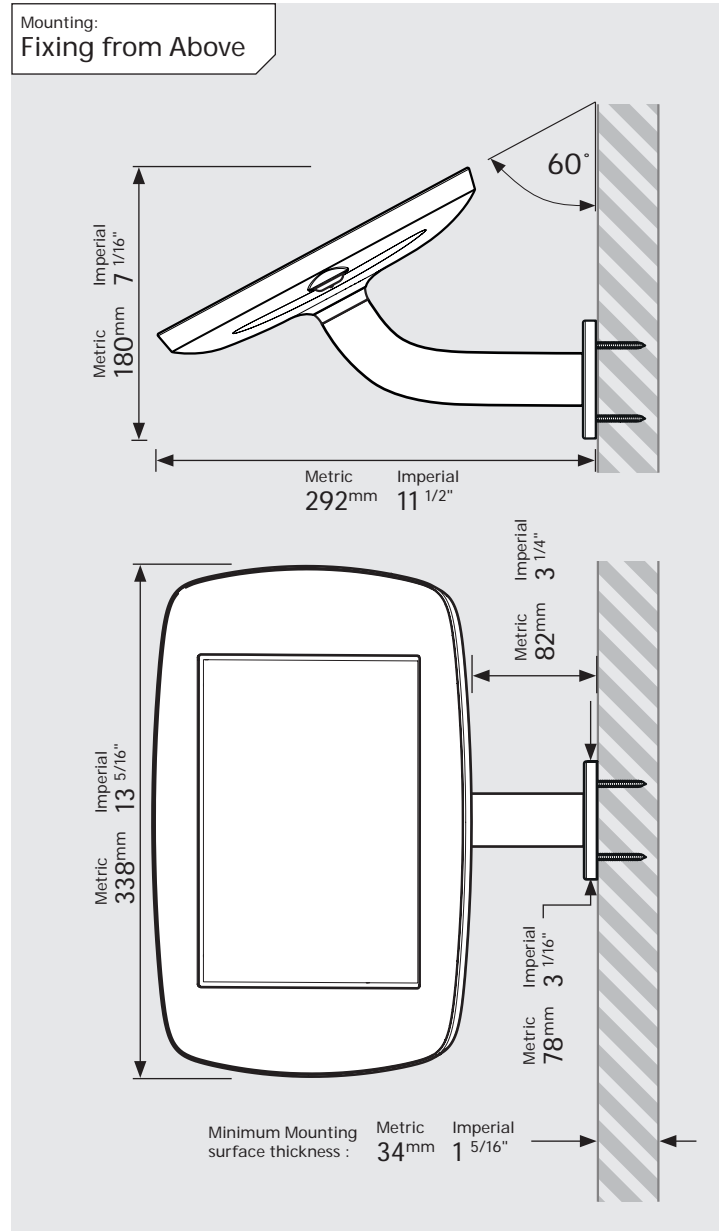

* Cable is not included for the Surface Pro 4 or Surface Pro 5 Tablets.
Cable is not included for the iPad Pro 12.9" 3rd Gen.

PRODUCT DATA SHEET - BOUNCEPAD BRANCH

Case: Mini
Arm: Branch
Mounting: Fixing from Below
Package weight: 1.71kg
Colour: White, Black

PRODUCT DATA SHEET - BOUNCEPAD BRANCH

Case: Midi
Arm: Branch
Mounting: Fixing from Below
Fixing from Above
Packaged weight: 1.89kg
Colour: White
 Black

PRODUCT DATA SHEET - BOUNCEPAD BRANCH

Case:	Arm:	Mounting:	Packaged weight:	Colour:
Maxi	Branch	Fixing from Below	2.12kg	White Black
		Fixing from Above		

PRODUCT DATA SHEET - BOUNCEPAD BRANCH

bouncepad[®]

Case: Arm: Mounting: Packaged weight: Colour:
 Mega Branch Fixing from Below 2.51kg White
 Below
 Fixing from Above Black