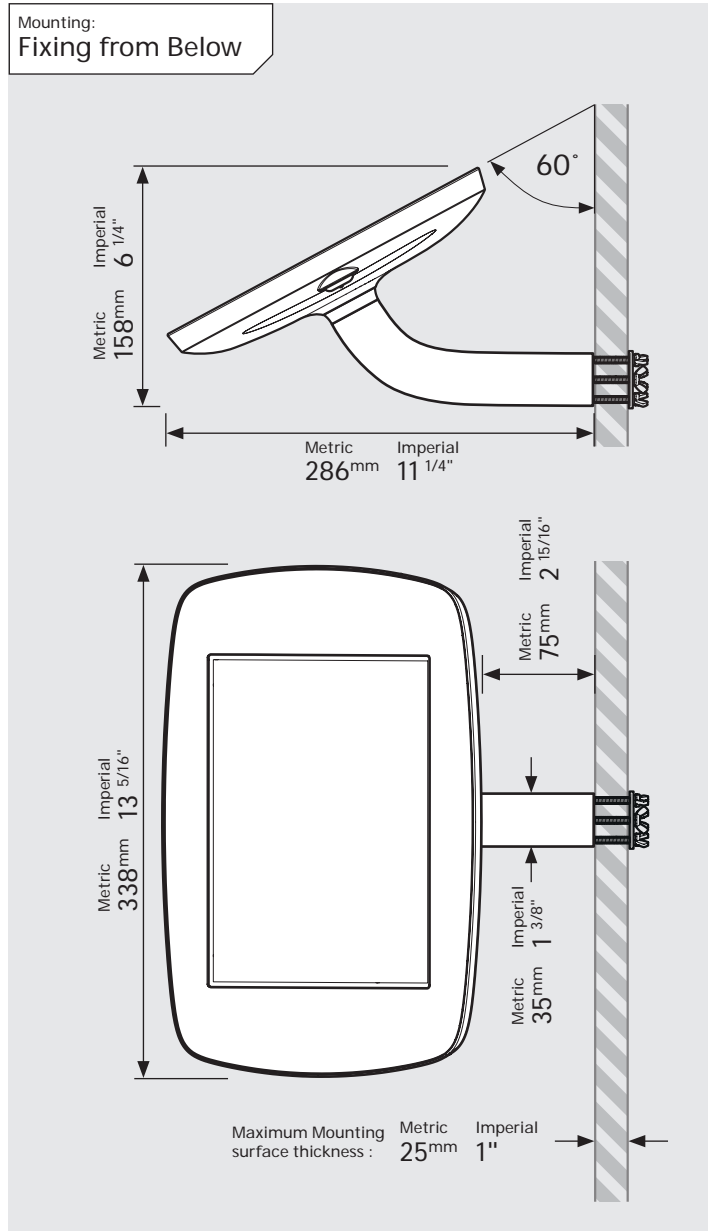

* Cable is not included for the Surface Pro 4 or Surface Pro 5 Tablets.
Cable is not included for the iPad Pro 12.9" 3rd Gen.

PRODUCT DATA SHEET - BOUNCEPAD BRANCH

Case: Mini
Arm: Branch
Mounting: Fixing from Below
Package weight: 1.71kg
Colour: White, Black

PRODUCT DATA SHEET - BOUNCEPAD BRANCH

Case: Midi
Arm: Branch
Mounting: Fixing from Below
Fixing from Above
Packaged weight: 1.89kg
Colour: White
 Black

PRODUCT DATA SHEET - BOUNCEPAD BRANCH

Case:	Arm:	Mounting:	Packaged weight:	Colour:
Maxi	Branch	Fixing from Below	2.12kg	White Black
		Fixing from Above		

PRODUCT DATA SHEET - BOUNCEPAD BRANCH

bouncepad[®]

Case: Arm: Mounting: Packaged weight: Colour:
 Mega Branch Fixing from Below 2.51kg White
 Below
 Fixing from Above Black