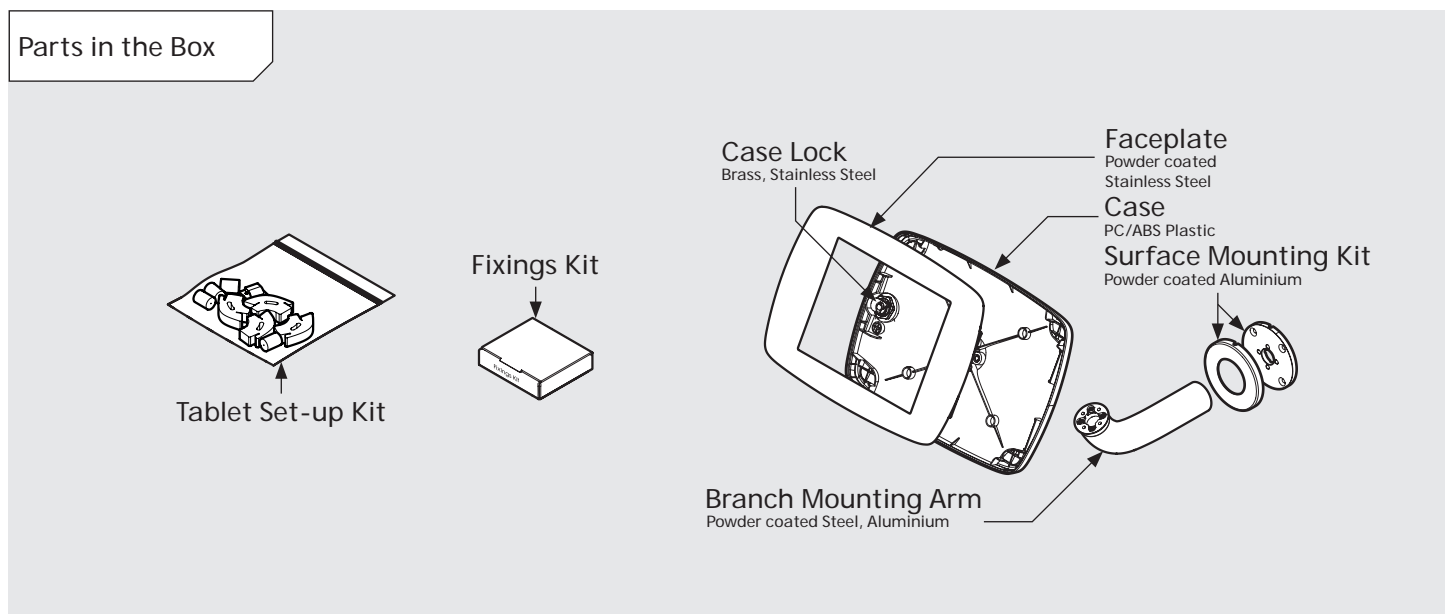

* Cable is not included for the Apple iPad Pro 11.0 tablet.
Cable is not included for the Microsoft Surface Go.

Mega Case supported devices:

- iPad Pro 12.9" 1st Gen
- iPad Pro 12.9" 2nd Gen
- iPad Pro 12.9" 3rd Gen
- Microsoft Surface Pro 4
- Microsoft Surface Pro 5

* Cable is not included for the Surface Pro 4 or Surface Pro 5 Tablets.
Cable is not included for the iPad Pro 12.9" 3rd Gen.

PRODUCT DATA SHEET - BOUNCEPAD BRANCH

Case: Mini
Arm: Branch
Mounting: Fixing from Below
Package weight: 1.71kg
Colour: White, Black