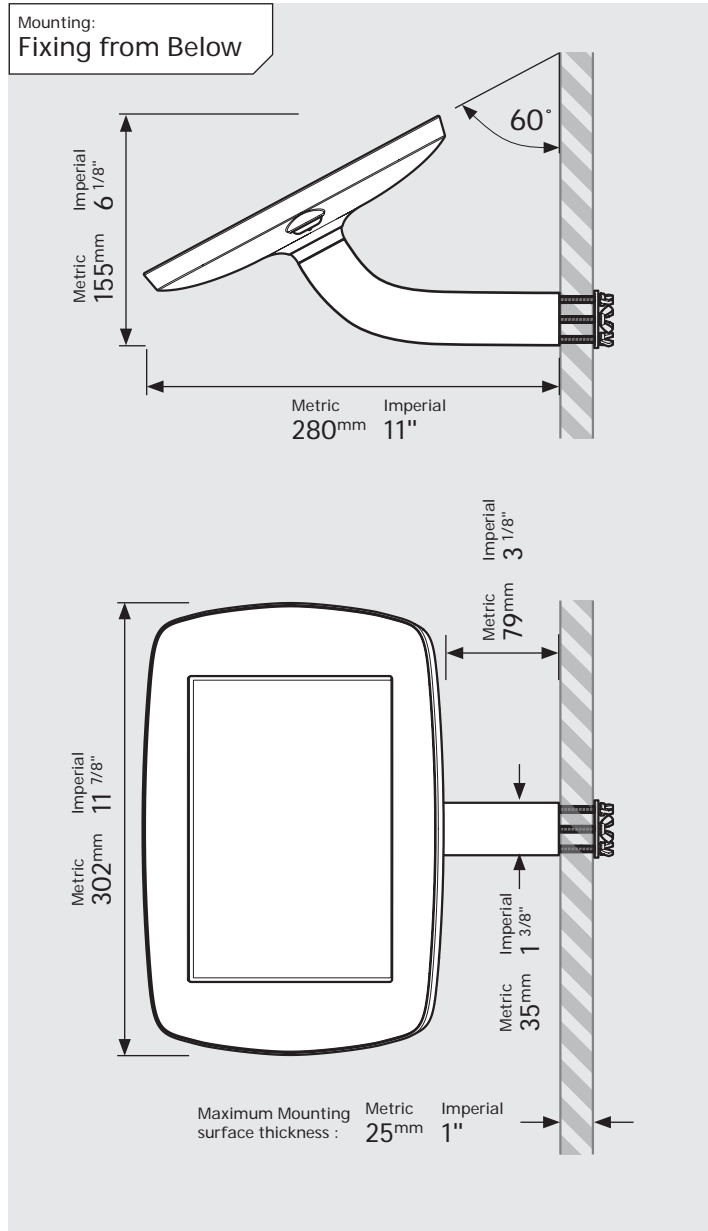

* Cable is not included for the Surface Pro 4 or Surface Pro 5 Tablets.
Cable is not included for the iPad Pro 12.9" 3rd Gen.

PRODUCT DATA SHEET - BOUNCEPAD BRANCH

Case: Mini
Arm: Branch
Mounting: Fixing from Below
Package weight: 1.71kg
Colour: White, Black

PRODUCT DATA SHEET - BOUNCEPAD BRANCH

Case: Midi
Arm: Branch
Mounting: Fixing from Below
Fixing from Above
Packaged weight: 1.89kg
Colour: White
 Black

PRODUCT DATA SHEET - BOUNCEPAD BRANCH

Case:	Arm:	Mounting:	Packaged weight:	Colour:
Maxi	Branch	Fixing from Below	2.12kg	White Black
		Fixing from Above		

PRODUCT DATA SHEET - BOUNCEPAD BRANCH

bouncepad[®]

Case: Arm: Mounting: Packaged weight: Colour:
 Mega Branch Fixing from Below 2.51kg White
 Below
 Fixing from Above Black