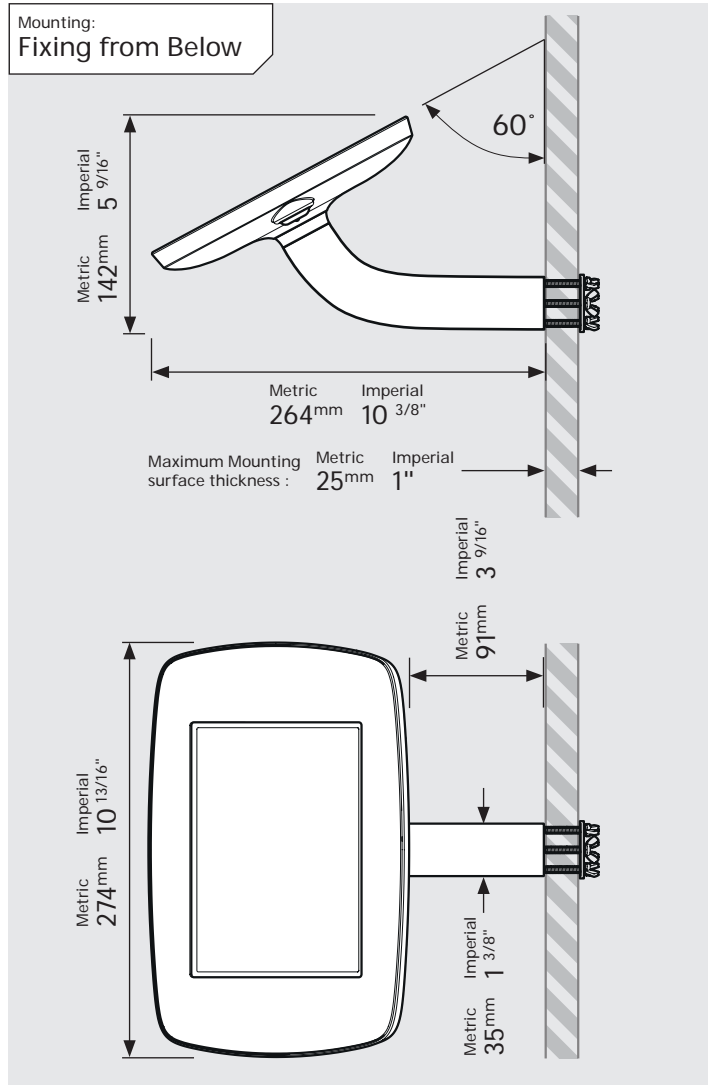

* Cable is not included for the Surface Pro 4 or Surface Pro 5 Tablets.
Cable is not included for the iPad Pro 12.9" 3rd Gen.

PRODUCT DATA SHEET - BOUNCEPAD BRANCH

Case: Mini
Arm: Branch
Mounting: Fixing from Below
Package weight: 1.71kg
Colour: White, Black

PRODUCT DATA SHEET - BOUNCEPAD BRANCH

Case: Midi
Arm: Branch
Mounting: Fixing from Below
Fixing from Above
Packaged weight: 1.89kg
Colour: White
 Black

PRODUCT DATA SHEET - BOUNCEPAD BRANCH

Case:	Arm:	Mounting:	Packaged weight:	Colour:
Maxi	Branch	Fixing from Below	2.12kg	White Black
		Fixing from Above		

PRODUCT DATA SHEET - BOUNCEPAD BRANCH

bouncepad[®]

Case: Arm: Mounting: Packaged weight: Colour:
 Mega Branch Fixing from Below 2.51kg White
 Below
 Fixing from Above Black