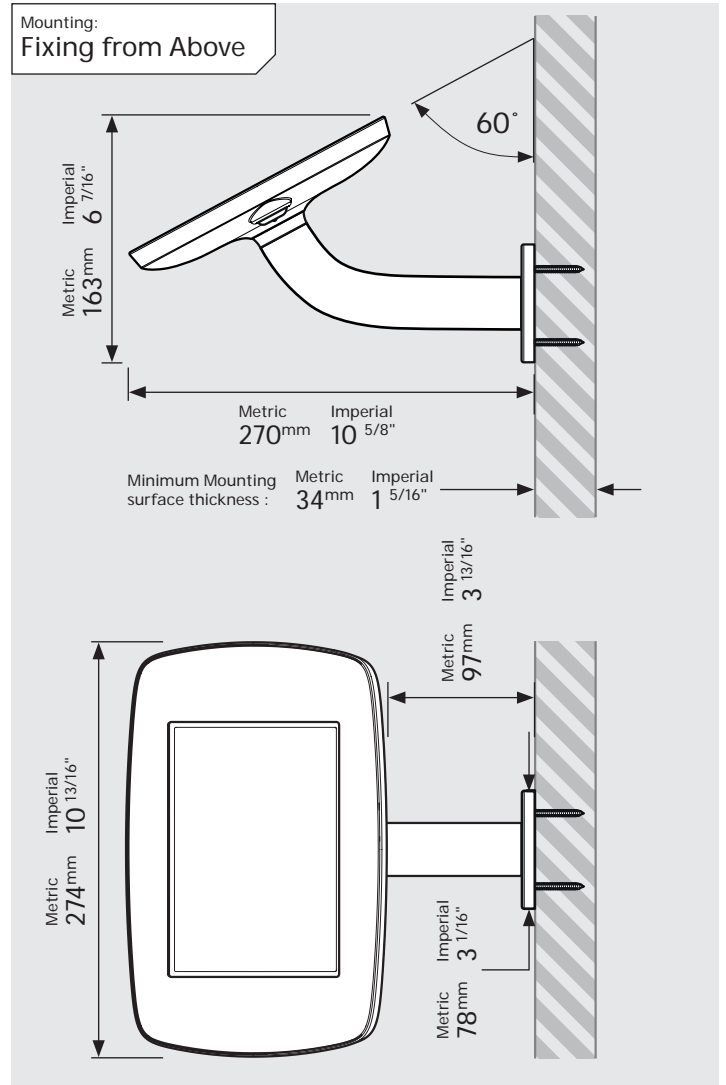

* Cable is not included for the Surface Pro 4 or Surface Pro 5 Tablets.
Cable is not included for the iPad Pro 12.9" 3rd Gen.

PRODUCT DATA SHEET - BOUNCEPAD BRANCH

Case: Mini
Arm: Branch
Mounting: Fixing from Below
Package weight: 1.71kg
Colour: White, Black

PRODUCT DATA SHEET - BOUNCEPAD BRANCH

Case: Midi
Arm: Branch
Mounting: Fixing from Below
Fixing from Above
Packaged weight: 1.89kg
Colour: White
 Black

PRODUCT DATA SHEET - BOUNCEPAD BRANCH

Case:	Arm:	Mounting:	Packaged weight:	Colour:
Maxi	Branch	Fixing from Below	2.12kg	White Black
		Fixing from Above		