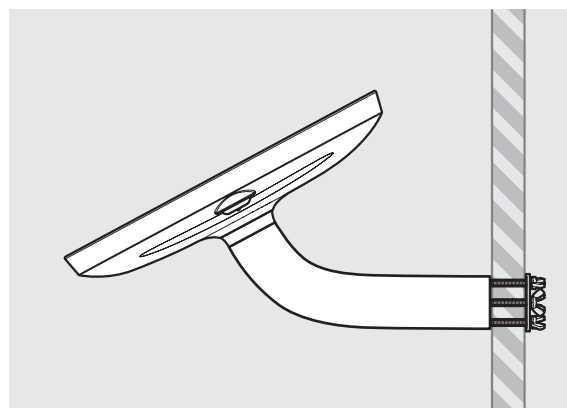

* Cable is not included for the Samsung Tab S3 9.7 Tablet

Maxi Case supported devices:

- iPad Pro 10.5
- iPad Pro 11.0
- iPad Air (2019)
- Samsung Tab A6 10.1
- Samsung Tab A 10.1
- Samsung Tab A 10.5
- Samsung Tab 4 10.1
- Microsoft Surface Go

* Cable is not included for the Surface Pro 4 or Surface Pro 5 Tablets.
Cable is not included for the iPad Pro 12.9" 3rd Gen.

PRODUCT DATA SHEET - BOUNCEPAD BRANCH

Case: Mini
Arm: Branch
Mounting: Fixing from Below
Package weight: 1.71kg
Colour: White, Black