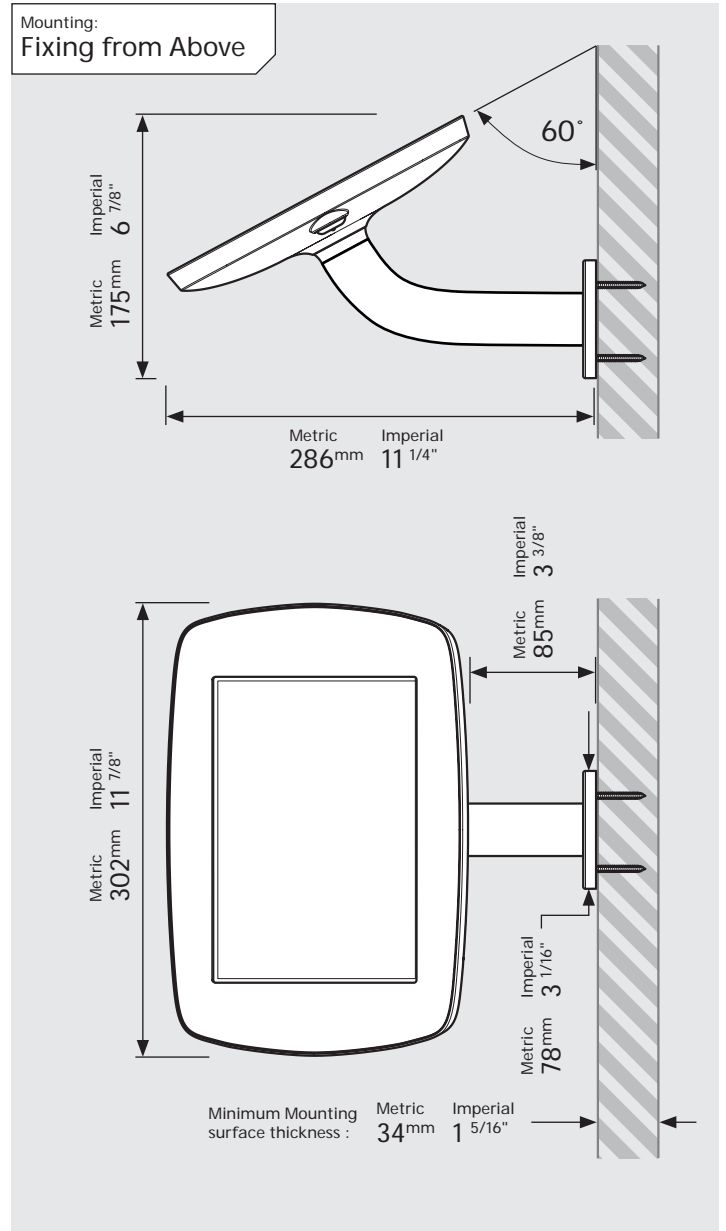

* Cable is not included for the Surface Pro 4 or Surface Pro 5 Tablets.
Cable is not included for the iPad Pro 12.9" 3rd Gen.

PRODUCT DATA SHEET - BOUNCEPAD BRANCH

Case: Mini
Arm: Branch
Mounting: Fixing from Below
Package weight: 1.71kg
Colour: White, Black

PRODUCT DATA SHEET - BOUNCEPAD BRANCH

Case: Midi
Arm: Branch
Mounting: Fixing from Below
Fixing from Above
Packaged weight: 1.89kg
Colour: White
 Black

PRODUCT DATA SHEET - BOUNCEPAD BRANCH

Case:	Arm:	Mounting:	Packaged weight:	Colour:
Maxi	Branch	Fixing from Below	2.12kg	White Black
		Fixing from Above		

PRODUCT DATA SHEET - BOUNCEPAD BRANCH

bouncepad[®]

Case: Arm: Mounting: Packaged weight: Colour:
 Mega Branch Fixing from Below 2.51kg White
 Below
 Fixing from Above Black