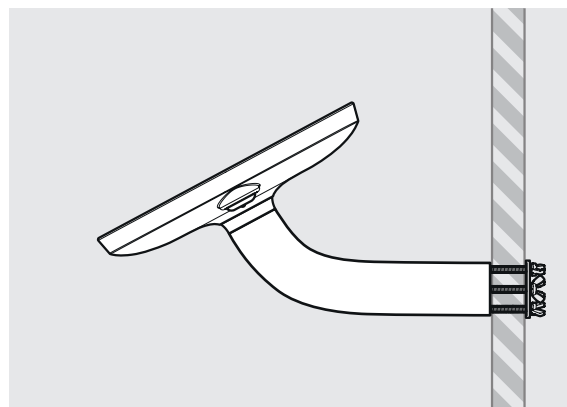

* Cable is not included for the Samsung Tab S3 9.7 Tablet

Maxi Case supported devices:

- iPad Pro 10.5
- iPad Pro 11.0
- iPad Air (2019)
- Samsung Tab A6 10.1
- Samsung Tab A 10.1
- Samsung Tab A 10.5
- Samsung Tab 4 10.1
- Microsoft Surface Go

* Cable is not included for the Surface Pro 4 or Surface Pro 5 Tablets.
Cable is not included for the iPad Pro 12.9" 3rd Gen.

PRODUCT DATA SHEET - BOUNCEPAD BRANCH

Case: Mini
Arm: Branch
Mounting: Fixing from Below
Package weight: 1.71kg
Colour: White, Black