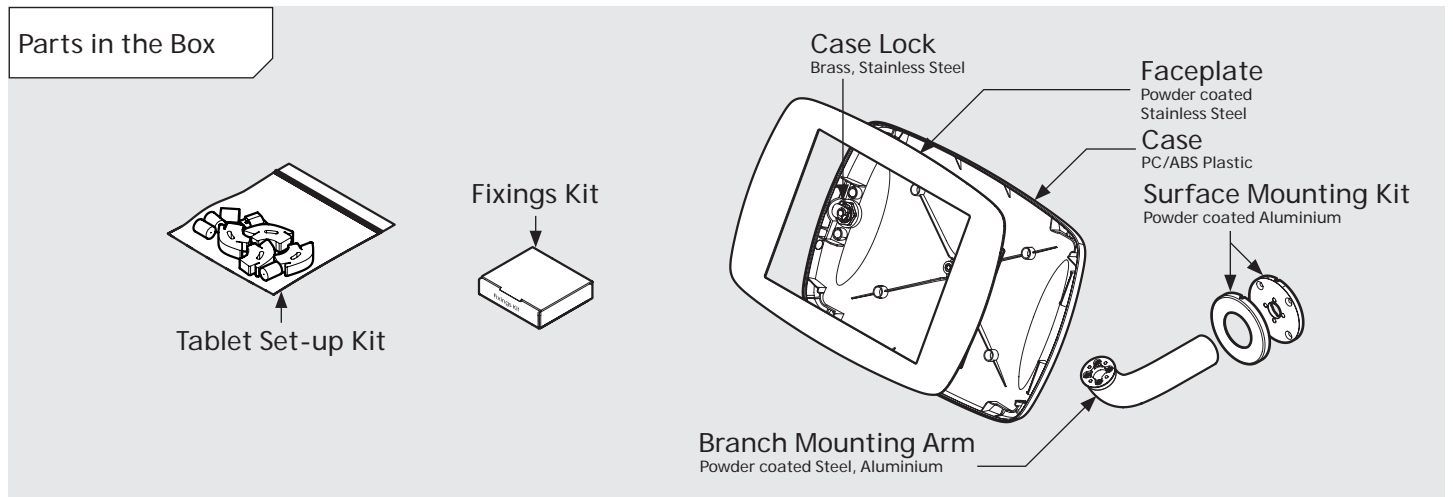

PRODUCT DATA SHEET - BOUNCEPAD BRANCH

Case: Midi
Arm: Branch
Mounting: Fixing from Below
Fixing from Above
Packaged weight: 1.89kg
Colour: White
 Black

PRODUCT DATA SHEET - BOUNCEPAD BRANCH

Case:	Arm:	Mounting:	Packaged weight:	Colour:
Maxi	Branch	Fixing from Below	2.12kg	White Black
		Fixing from Above		

PRODUCT DATA SHEET - BOUNCEPAD BRANCH

bouncepad[®]

Case: Arm: Mounting: Packaged weight: Colour:
 Mega Branch Fixing from Below 2.51kg White
 Below
 Fixing from Above Black