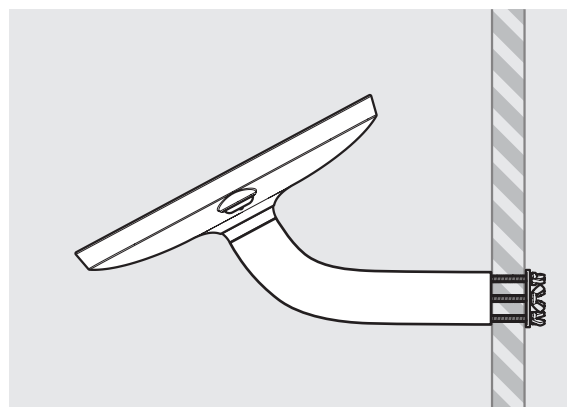

* Cable is not included for the Samsung Tab S3 9.7 Tablet

Maxi Case supported devices:

- iPad Pro 10.5
- iPad Pro 11.0
- iPad Air (2019)
- Samsung Tab A6 10.1
- Samsung Tab A 10.1
- Samsung Tab A 10.5
- Samsung Tab 4 10.1
- Microsoft Surface Go

* Cable is not included for the Surface Pro 4 or Surface Pro 5 Tablets.
Cable is not included for the iPad Pro 12.9" 3rd Gen.

PRODUCT DATA SHEET - BOUNCEPAD BRANCH

Case: Mini
Arm: Branch
Mounting: Fixing from Below
Package weight: 1.71kg
Colour: White, Black