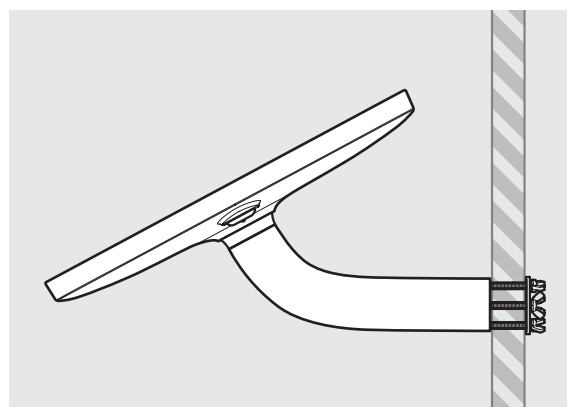

* Cable is not included for the Samsung Tab S3 9.7 Tablet

Maxi Case supported devices:

- iPad Pro 10.5
- iPad Pro 11.0
- iPad Air (2019)
- Samsung Tab A6 10.1
- Samsung Tab A 10.1
- Samsung Tab A 10.5
- Samsung Tab 4 10.1
- Microsoft Surface Go

* Cable is not included for the Surface Pro 4 or Surface Pro 5 Tablets.
Cable is not included for the iPad Pro 12.9" 3rd Gen.

PRODUCT DATA SHEET - BOUNCEPAD BRANCH

Case: Mini
Arm: Branch
Mounting: Fixing from Below
Package weight: 1.71kg
Colour: White, Black