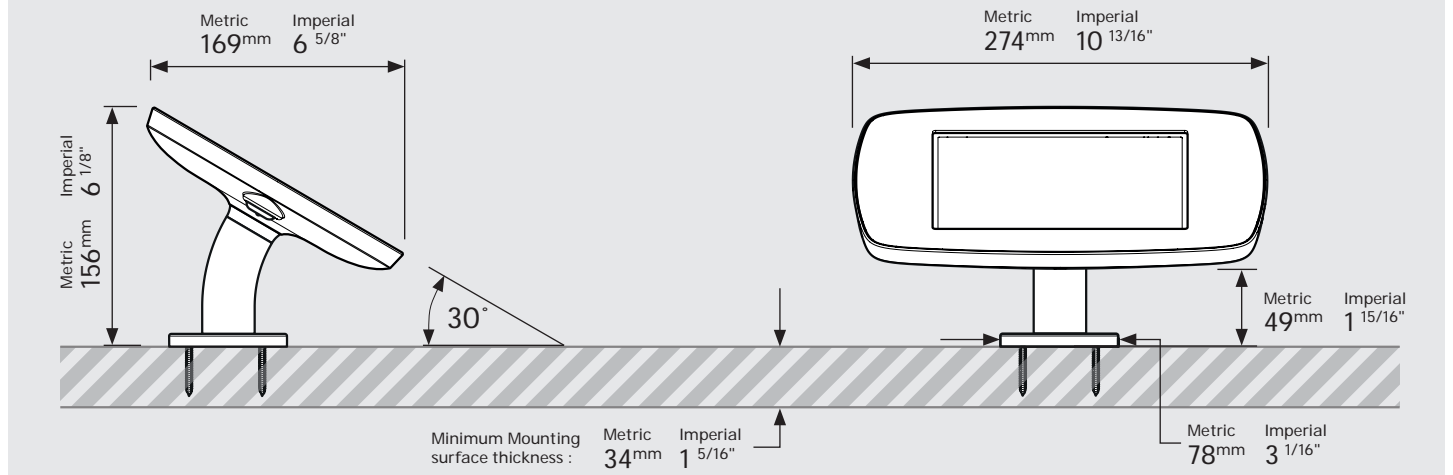

Mounting: Fixing from Above