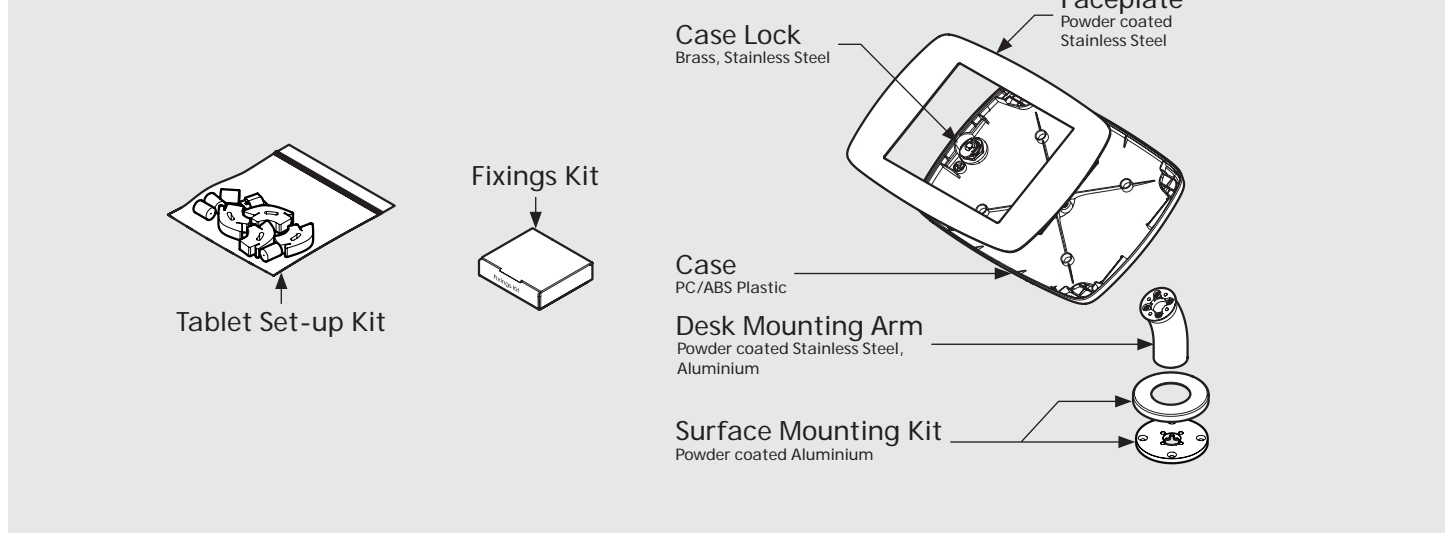

Parts in the Box