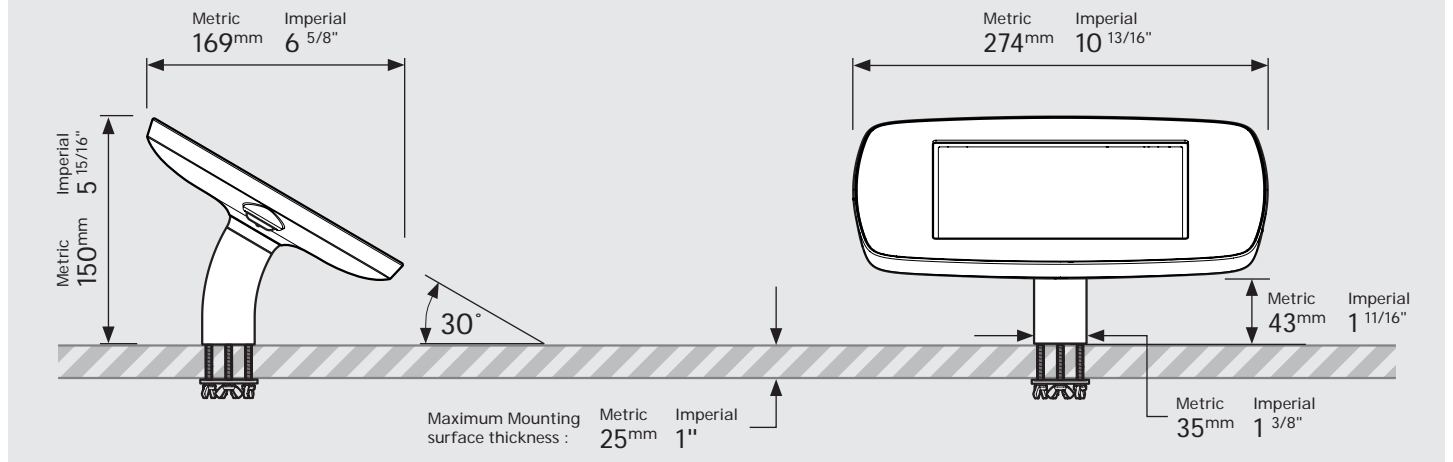

PRODUCT DATA SHEET - BOUNCEPAD DESK

bouncepad®

Case: Mini   Arm: Desk   Mounting: Fixing from below
Fixing from Above   Packaged weight: 1.66kg   Colour: White
Black

Mounting: Fixing from Below