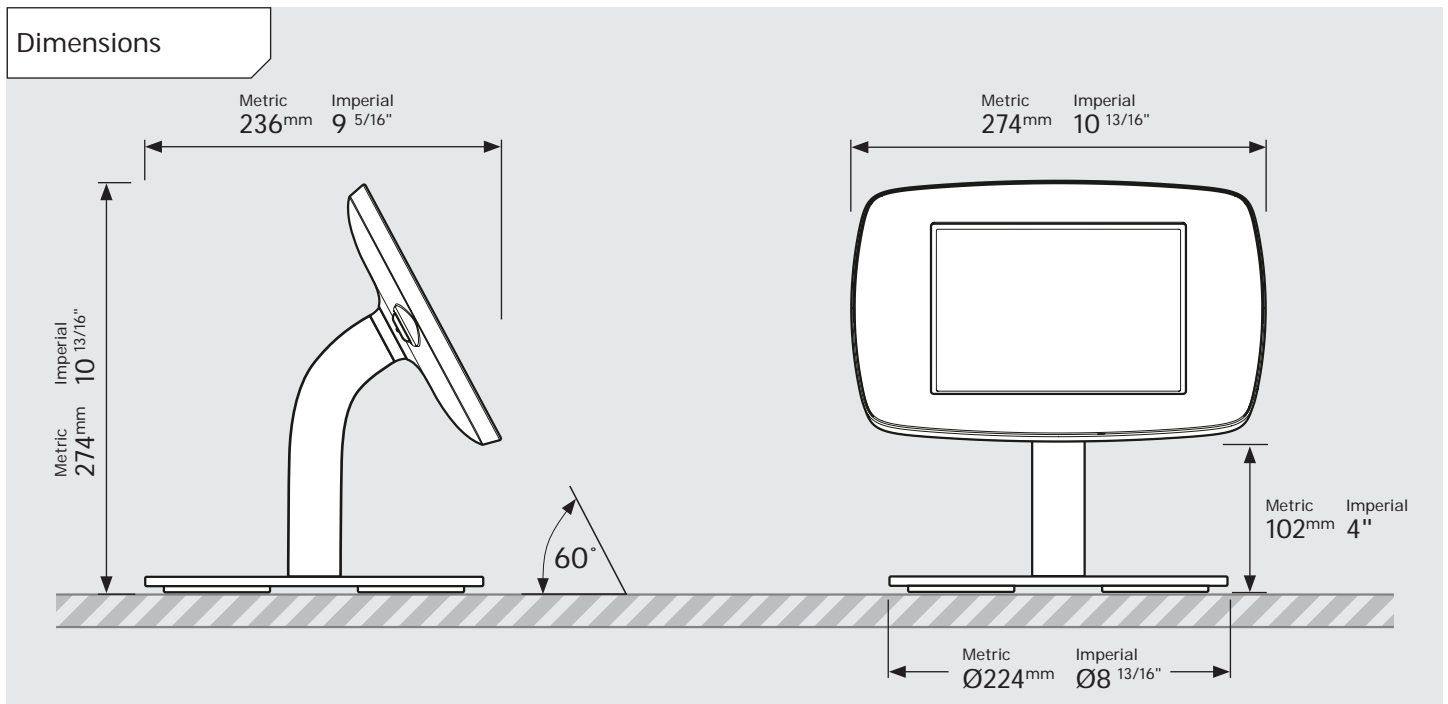

- iPad Pro 12.9" 1st Gen
- iPad Pro 12.9" 2nd Gen
- iPad Pro 12.9" 3rd Gen
- Microsoft Surface Pro 4
- Microsoft Surface Pro 5

PRODUCT DATA SHEET - BOUNCEPAD COUNTER 60

bouncepad[®]

Case: Mini Arm: Static60 Mounting: Freestanding Base Packaged weight: 3.6kg Colour: White
Black

PRODUCT DATA SHEET - BOUNCEPAD COUNTER 60

bouncepad[®]

Case: Midi Arm: Static60 Mounting: Freestanding Base Packaged weight: 3.8kg Colour: White
Black

PRODUCT DATA SHEET - BOUNCEPAD COUNTER 60

bouncepad[®]

Case: **Maxi** Arm: **Static 60** Mounting: **Freestanding Base** Packaged weight: **4.0kg** Colour: **White / Black**

PRODUCT DATA SHEET - BOUNCEPAD COUNTER 60

bouncepad[®]

Case: Mega Arm: Static60 Mounting: Freestanding Base Packaged weight: 4.4kg Colour: White
Black