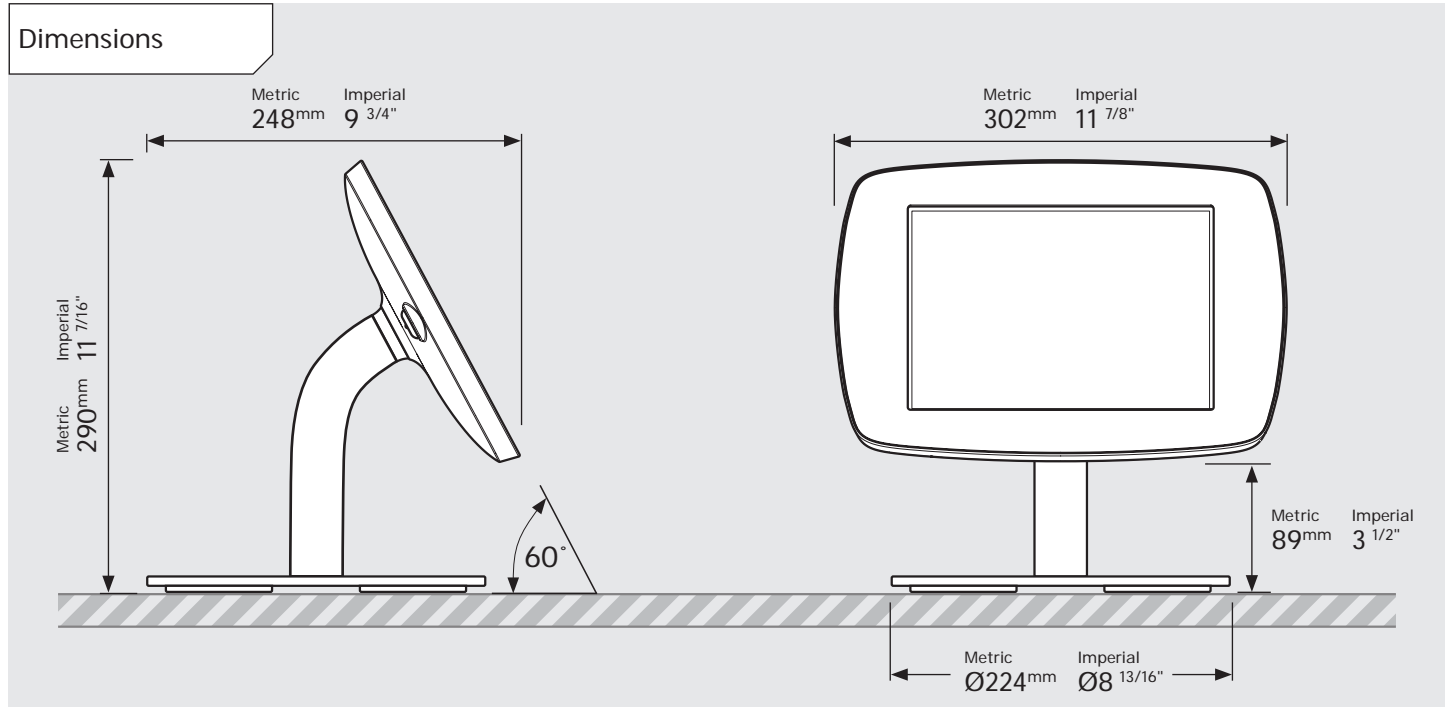

- iPad Pro 12.9" 1st Gen
- iPad Pro 12.9" 2nd Gen
- iPad Pro 12.9" 3rd Gen
- Microsoft Surface Pro 4
- Microsoft Surface Pro 5

PRODUCT DATA SHEET - BOUNCEPAD COUNTER 60

bouncepad[®]

Case: Mini Arm: Static60 Mounting: Freestanding Base Packaged weight: 3.6kg Colour: White
Black

PRODUCT DATA SHEET - BOUNCEPAD COUNTER 60

bouncepad[®]

Case: Midi Arm: Static60 Mounting: Freestanding Base Packaged weight: 3.8kg Colour: White
Black

PRODUCT DATA SHEET - BOUNCEPAD COUNTER 60

bouncepad[®]

Case: **Maxi** Arm: **Static 60** Mounting: **Freestanding Base** Packaged weight: **4.0kg** Colour: **White / Black**

PRODUCT DATA SHEET - BOUNCEPAD COUNTER 60

bouncepad[®]

Case: Mega Arm: Static60 Mounting: Freestanding Base Packaged weight: 4.4kg Colour: White
Black