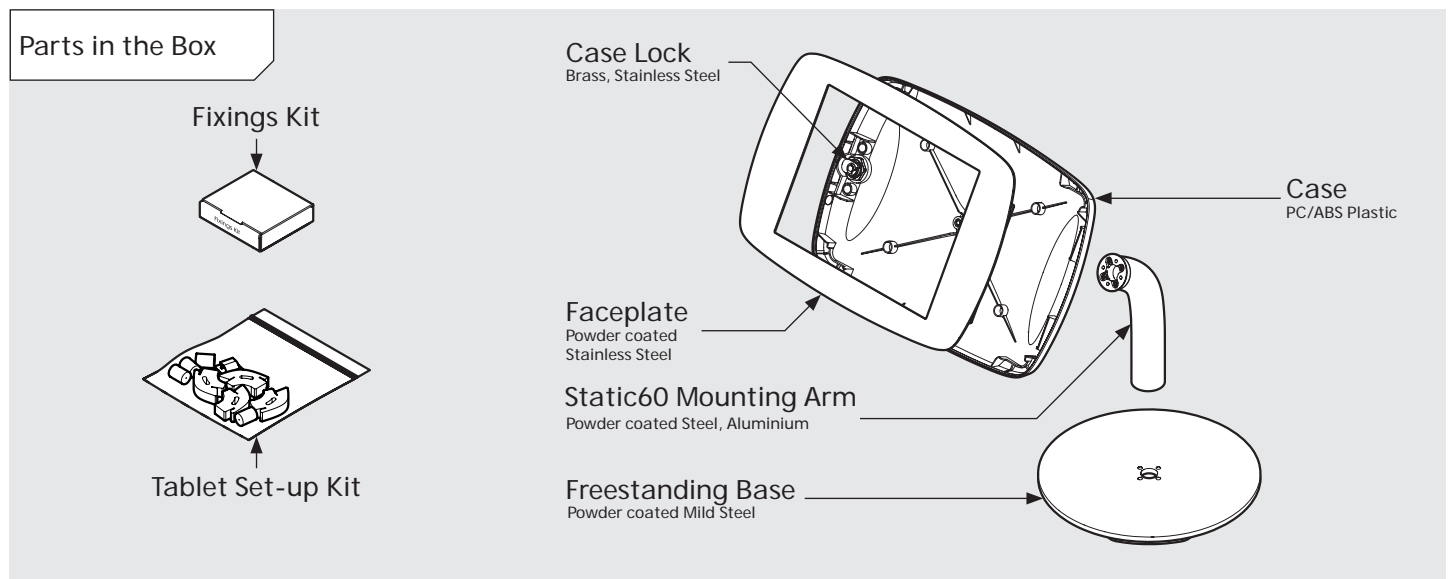

PRODUCT DATA SHEET - BOUNCEPAD COUNTER 60

bouncepad[®]

Case: Midi Arm: Static60 Mounting: Freestanding Base Packaged weight: 3.8kg Colour: White
Black

PRODUCT DATA SHEET - BOUNCEPAD COUNTER 60

bouncepad[®]

Case: **Maxi** Arm: **Static 60** Mounting: **Freestanding Base** Packaged weight: **4.0kg** Colour: **White / Black**

PRODUCT DATA SHEET - BOUNCEPAD COUNTER 60

bouncepad[®]

Case: Mega Arm: Static60 Mounting: Freestanding Base Packaged weight: 4.4kg Colour: White
Black