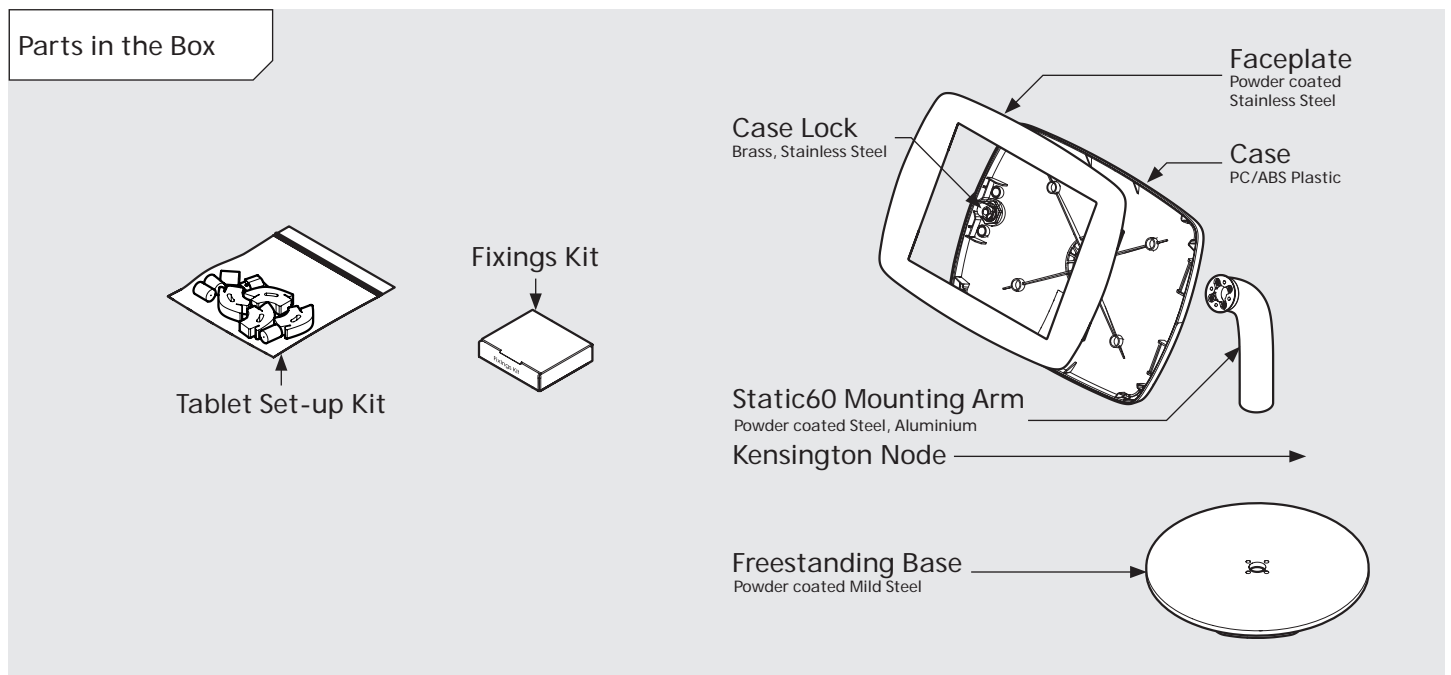

PRODUCT DATA SHEET - BOUNCEPAD COUNTER 60

bouncepad®

Case: Midi   Arm: Static60   Mounting: Freestanding Base   Packaged weight: 3.8kg   Colour: White
Black