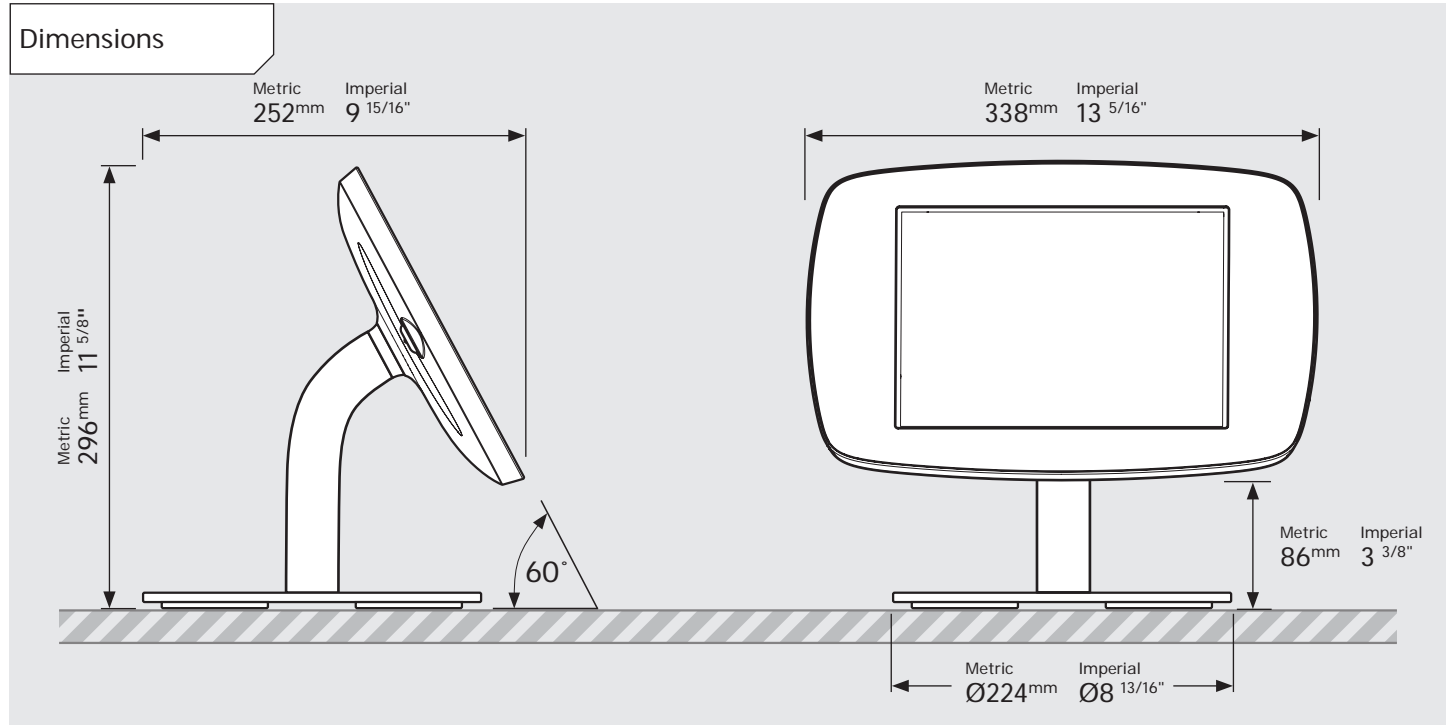

PRODUCT DATA SHEET - BOUNCEPAD COUNTER 60

bouncepad[®]

Case: Midi Arm: Static60 Mounting: Freestanding Base Packaged weight: 3.8kg Colour: White
Black

PRODUCT DATA SHEET - BOUNCEPAD COUNTER 60

bouncepad[®]

Case: **Maxi** Arm: **Static 60** Mounting: **Freestanding Base** Packaged weight: **4.0kg** Colour: **White / Black**

PRODUCT DATA SHEET - BOUNCEPAD COUNTER 60

bouncepad[®]

Case: Mega Arm: Static60 Mounting: Freestanding Base Packaged weight: 4.4kg Colour: White
Black