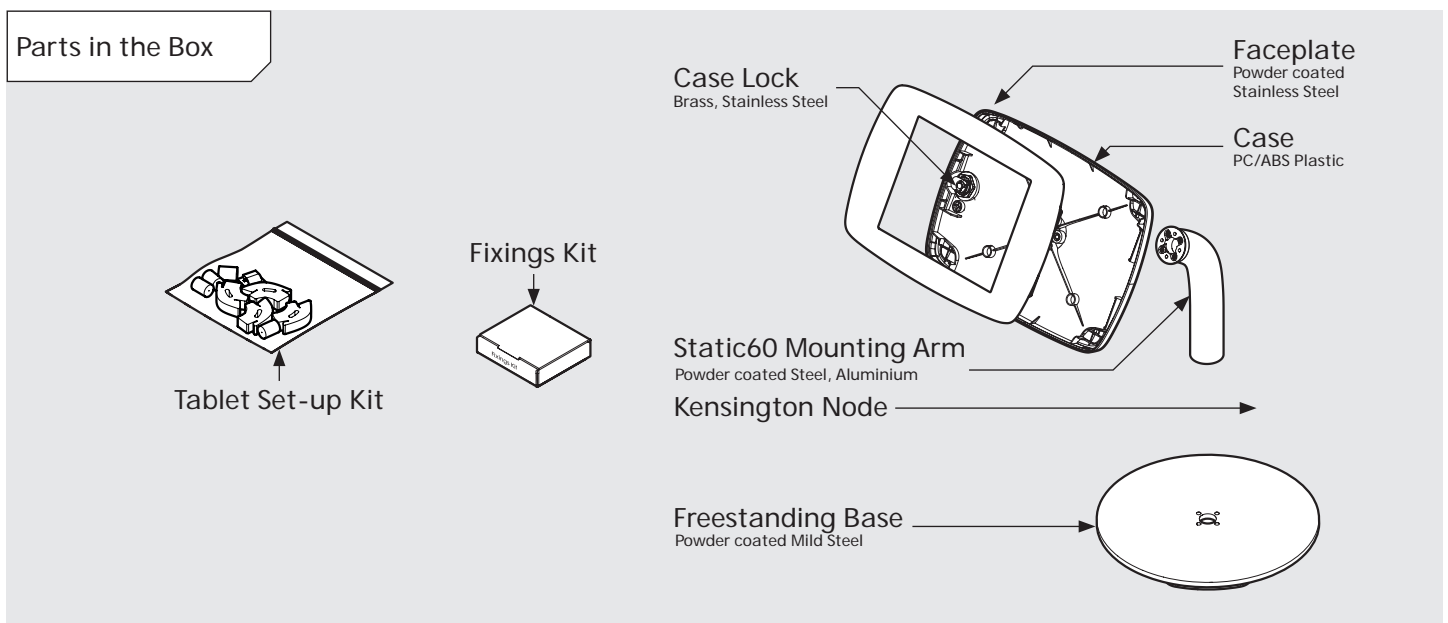

- iPad Pro 12.9" 1st Gen
- iPad Pro 12.9" 2nd Gen
- iPad Pro 12.9" 3rd Gen
- Microsoft Surface Pro 4
- Microsoft Surface Pro 5

PRODUCT DATA SHEET - BOUNCEPAD COUNTER 60

bouncepad[®]

Case: Mini Arm: Static60 Mounting: Freestanding Base Packaged weight: 3.6kg Colour: White
Black