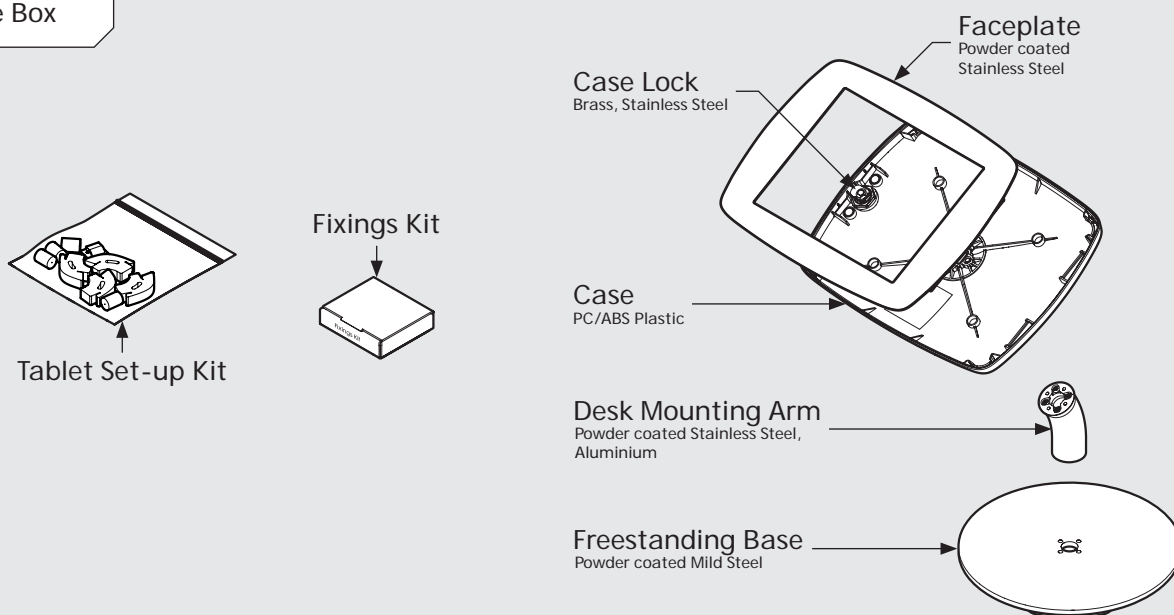

Parts in the Box