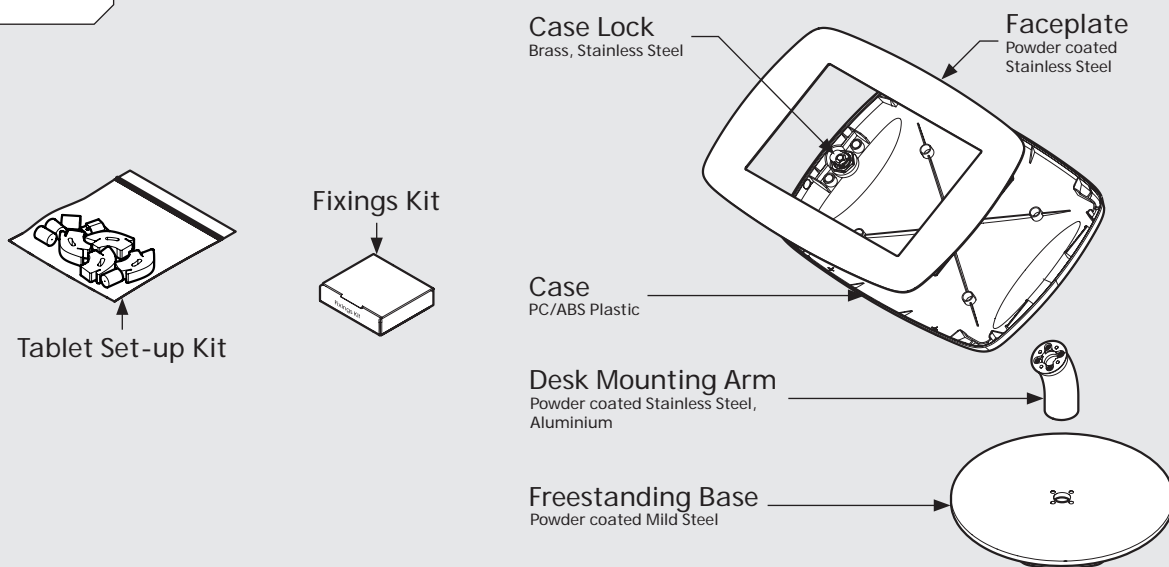

Parts in the Box