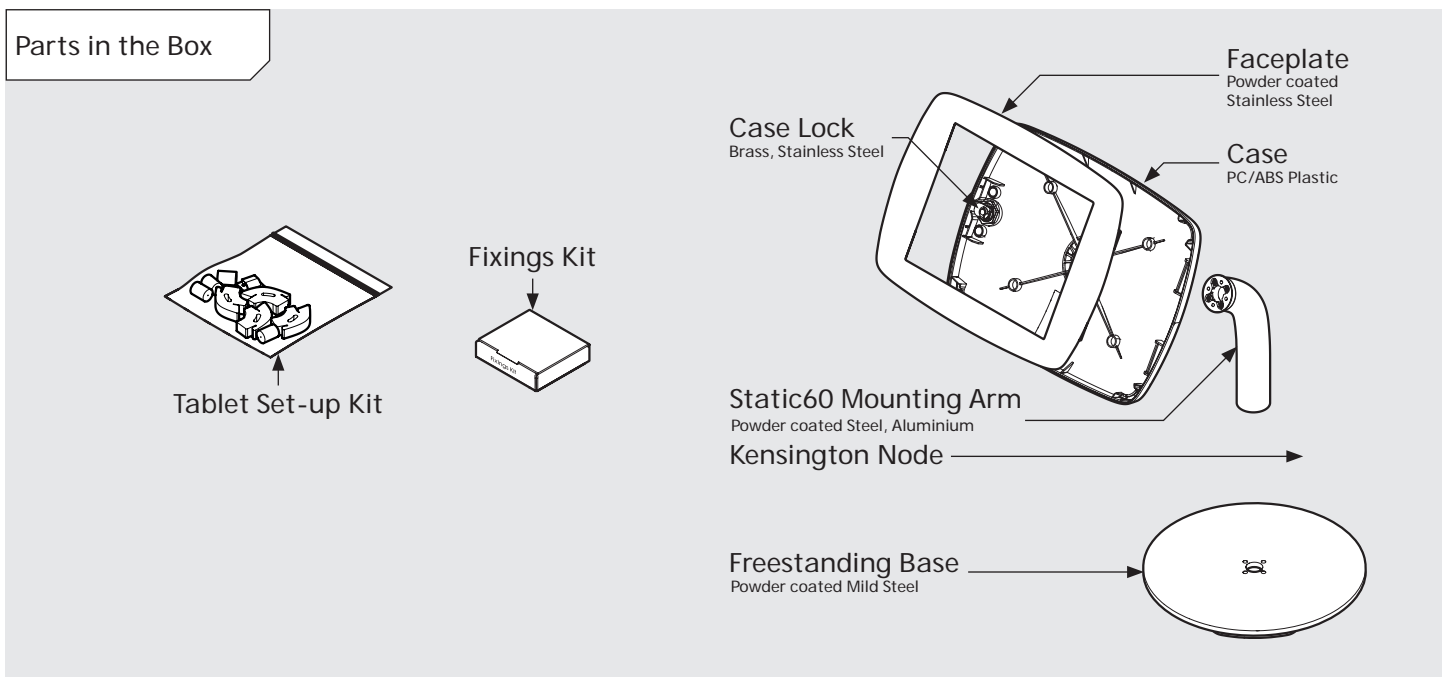

PRODUCT DATA SHEET - BOUNCEPAD COUNTER 60

bouncepad®

Case: Midi   Arm: Static60   Mounting: Freestanding Base   Packaged weight: 3.8kg   Colour: White
Black