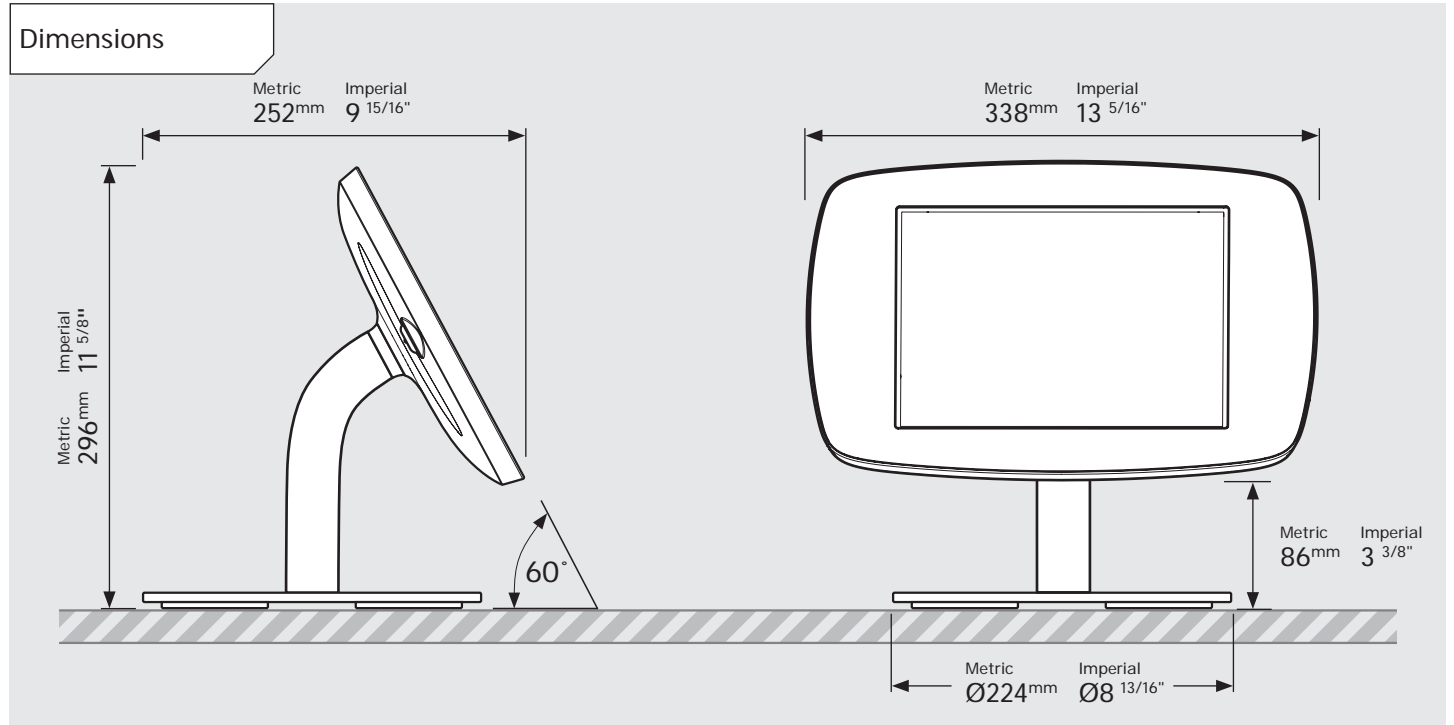

PRODUCT DATA SHEET - BOUNCEPAD COUNTER 60

bouncepad®

Case: Midi Arm: Static60 Mounting: Freestanding Base Packaged weight: 3.8kg Colour: White
Black

PRODUCT DATA SHEET - BOUNCEPAD COUNTER 60

bouncepad[®]

Case: **Maxi** Arm: **Static 60** Mounting: **Freestanding Base** Packaged weight: **4.0kg** Colour: **White/Black**

PRODUCT DATA SHEET - BOUNCEPAD COUNTER 60

bouncepad[®]

Case: Mega Arm: Static60 Mounting: Freestanding Base Packaged weight: 4.4kg Colour: White
Black