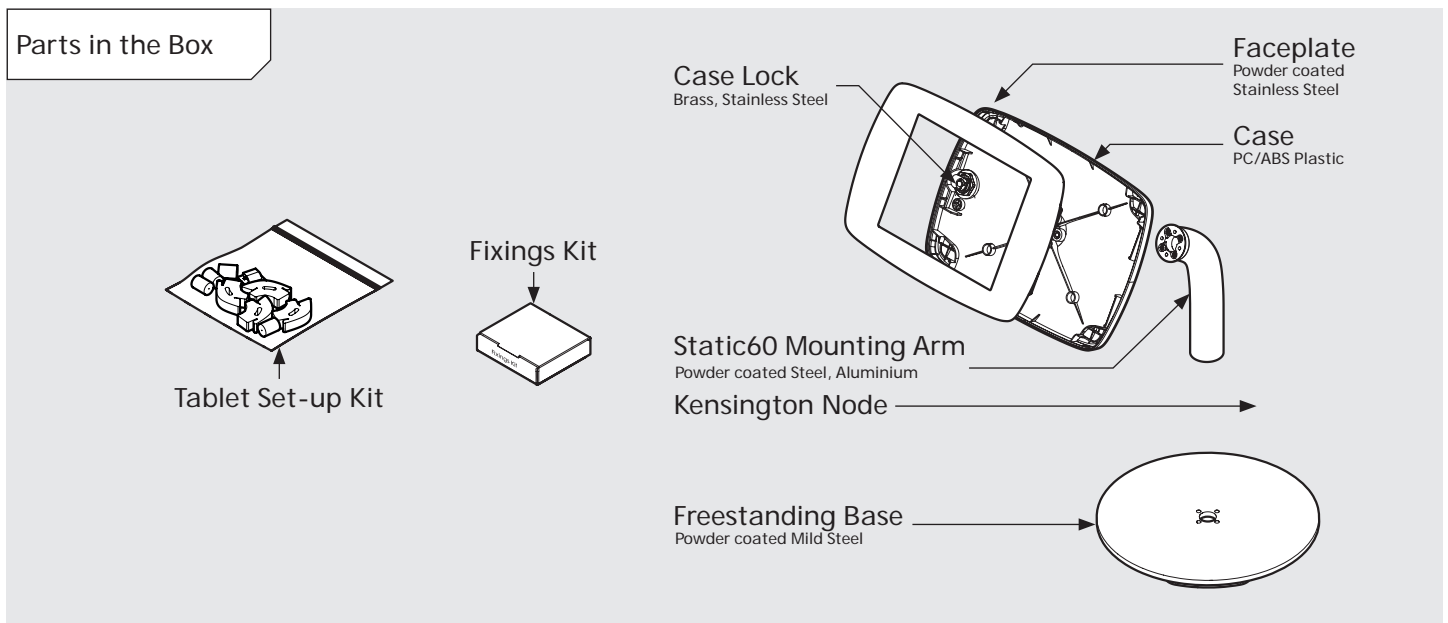

- iPad Pro 12.9" 1st Gen
- iPad Pro 12.9" 2nd Gen
- iPad Pro 12.9" 3rd Gen
- Microsoft Surface Pro 4
- Microsoft Surface Pro 5

PRODUCT DATA SHEET - BOUNCEPAD COUNTER 60

bouncepad[®]

Case: Mini Arm: Static60 Mounting: Freestanding Base Packaged weight: 3.6kg Colour: White
Black