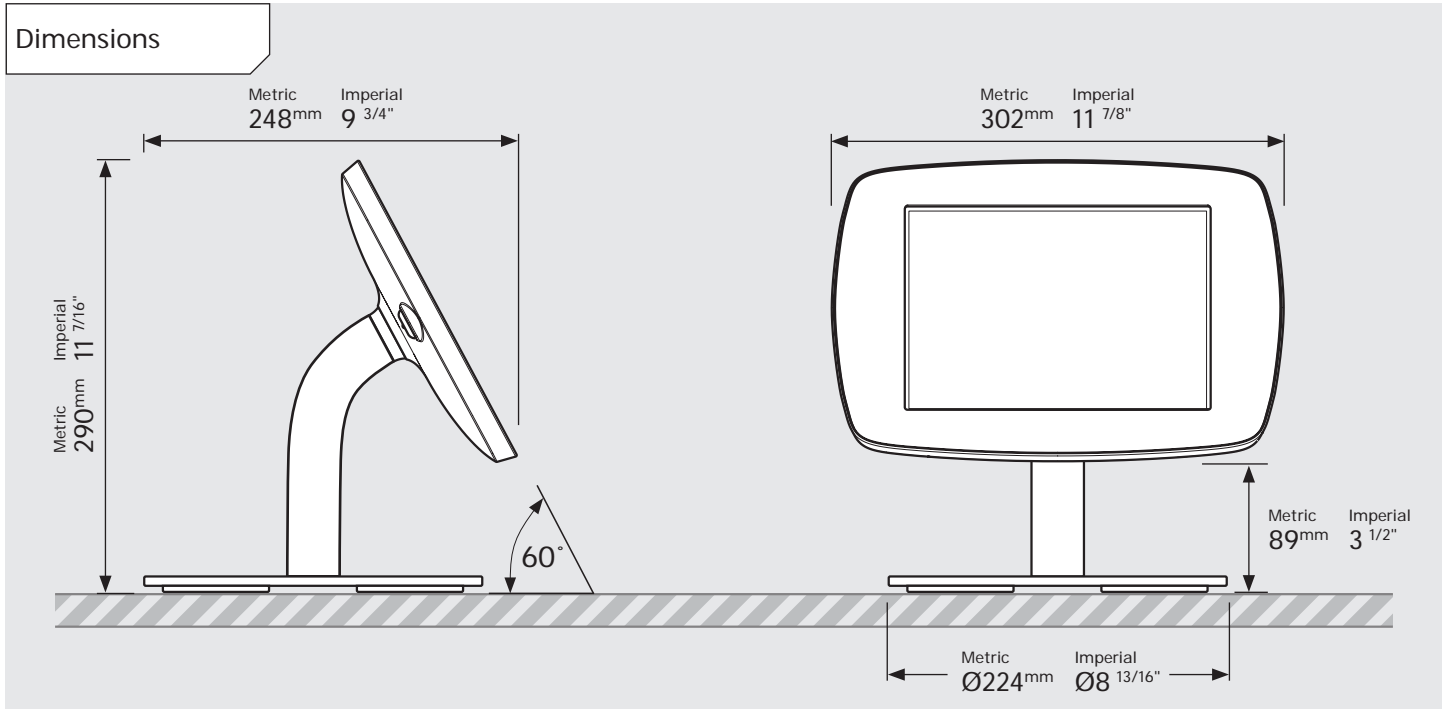

- iPad Pro 12.9" 1st Gen
- iPad Pro 12.9" 2nd Gen
- iPad Pro 12.9" 3rd Gen
- Microsoft Surface Pro 4
- Microsoft Surface Pro 5

PRODUCT DATA SHEET - BOUNCEPAD COUNTER 60

bouncepad[®]

Case: Mini Arm: Static60 Mounting: Freestanding Base Packaged weight: 3.6kg Colour: White
Black

PRODUCT DATA SHEET - BOUNCEPAD COUNTER 60

bouncepad®

Case: Midi Arm: Static60 Mounting: Freestanding Base Packaged weight: 3.8kg Colour: White
Black

PRODUCT DATA SHEET - BOUNCEPAD COUNTER 60

bouncepad[®]

Case: **Maxi** Arm: **Static 60** Mounting: **Freestanding Base** Packaged weight: **4.0kg** Colour: **White/Black**

PRODUCT DATA SHEET - BOUNCEPAD COUNTER 60

bouncepad[®]

Case: Mega Arm: Static60 Mounting: Freestanding Base Packaged weight: 4.4kg Colour: White
Black