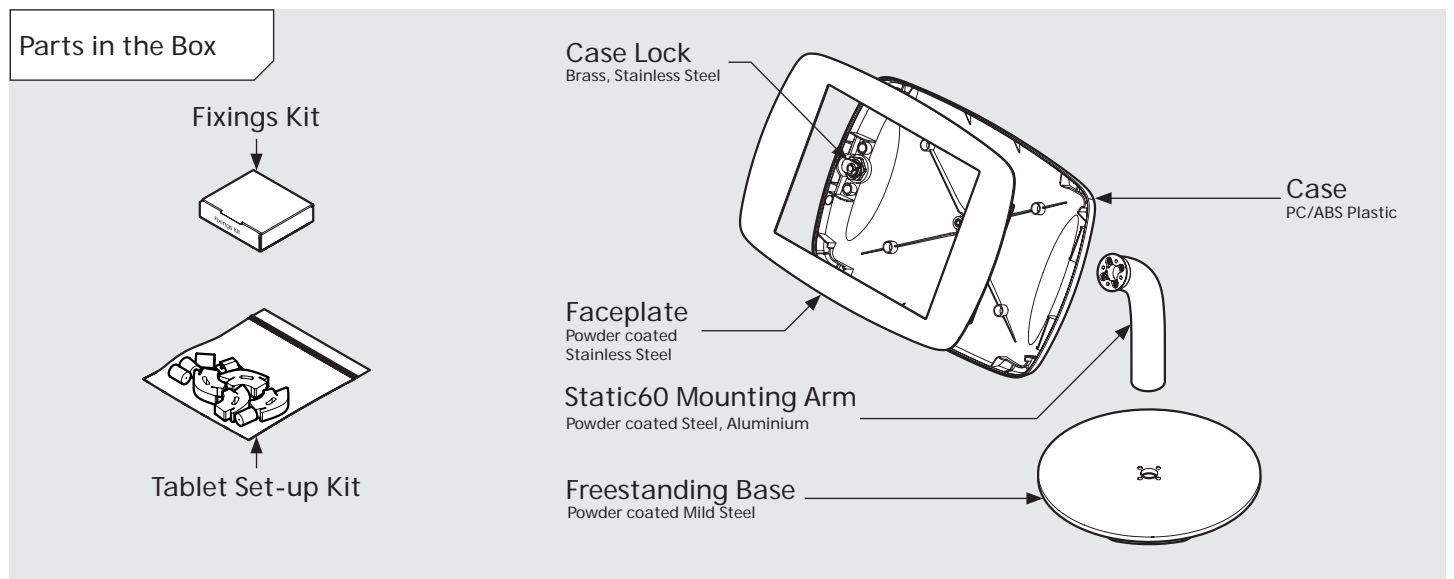

PRODUCT DATA SHEET - BOUNCEPAD COUNTER 60

bouncepad®

Case: Midi Arm: Static60 Mounting: Freestanding Base Packaged weight: 3.8kg Colour: White
Black

PRODUCT DATA SHEET - BOUNCEPAD COUNTER 60

bouncepad[®]

Case: **Maxi** Arm: **Static 60** Mounting: **Freestanding Base** Packaged weight: **4.0kg** Colour: **White/Black**

PRODUCT DATA SHEET - BOUNCEPAD COUNTER 60

bouncepad[®]

Case: Mega Arm: Static60 Mounting: Freestanding Base Packaged weight: 4.4kg Colour: White
Black