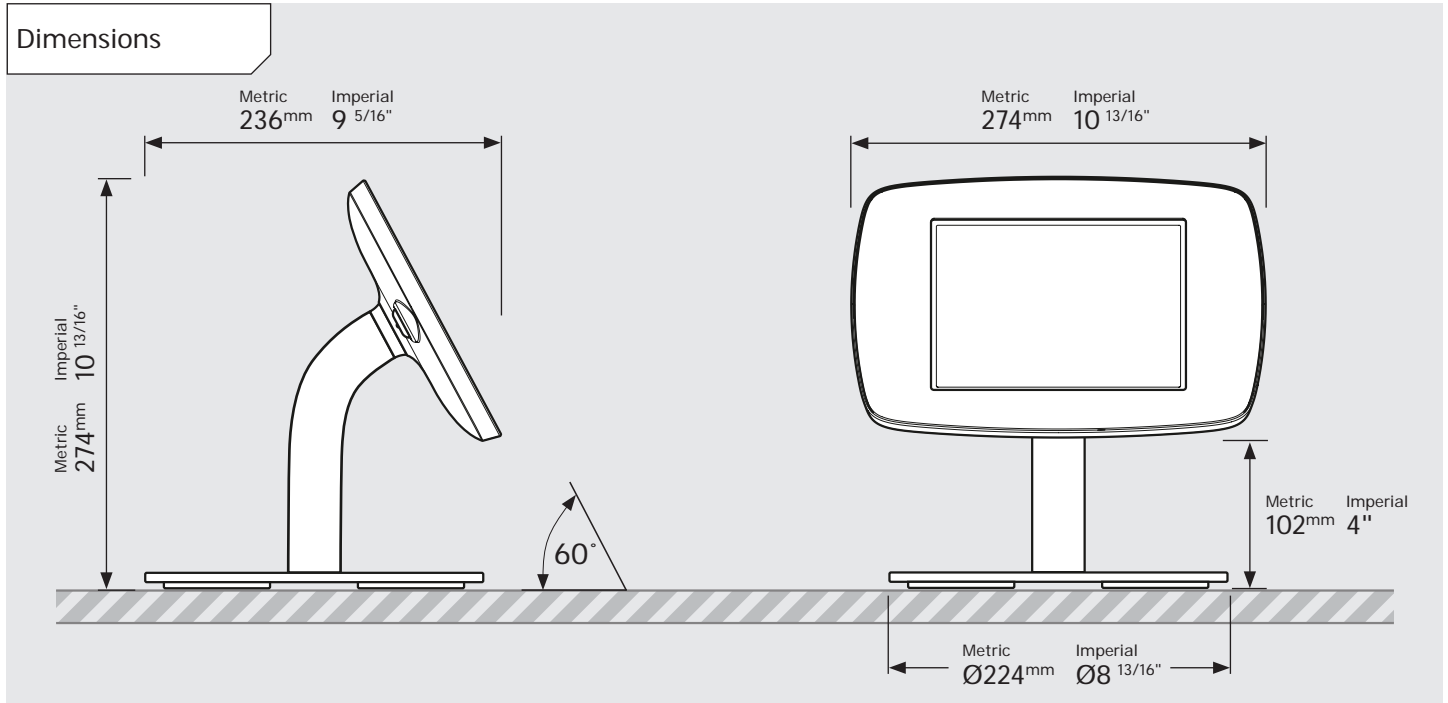

- iPad Pro 12.9" 1st Gen
- iPad Pro 12.9" 2nd Gen
- iPad Pro 12.9" 3rd Gen
- Microsoft Surface Pro 4
- Microsoft Surface Pro 5

PRODUCT DATA SHEET - BOUNCEPAD COUNTER 60

bouncepad[®]

Case: Mini Arm: Static60 Mounting: Freestanding Base Packaged weight: 3.6kg Colour: White
Black

PRODUCT DATA SHEET - BOUNCEPAD COUNTER 60

bouncepad®

Case: Midi Arm: Static60 Mounting: Freestanding Base Packaged weight: 3.8kg Colour: White
Black

PRODUCT DATA SHEET - BOUNCEPAD COUNTER 60

bouncepad[®]

Case: **Maxi** Arm: **Static 60** Mounting: **Freestanding Base** Packaged weight: **4.0kg** Colour: **White/Black**

PRODUCT DATA SHEET - BOUNCEPAD COUNTER 60

bouncepad[®]

Case: Mega Arm: Static60 Mounting: Freestanding Base Packaged weight: 4.4kg Colour: White
Black