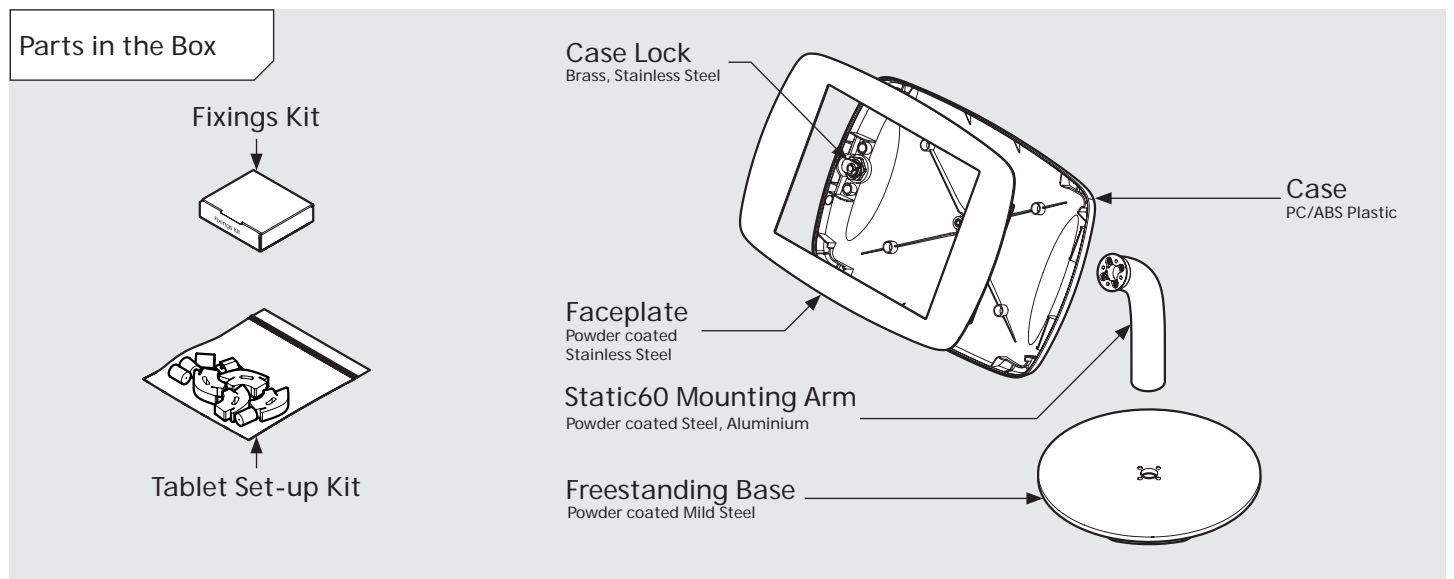

PRODUCT DATA SHEET - BOUNCEPAD COUNTER 60

bouncepad[®]

Case: Midi Arm: Static60 Mounting: Freestanding Base Packaged weight: 3.8kg Colour: White / Black

PRODUCT DATA SHEET - BOUNCEPAD COUNTER 60

bouncepad[®]

Case: **Maxi** Arm: **Static 60** Mounting: **Freestanding Base** Packaged weight: **4.0kg** Colour: **White/Black**

PRODUCT DATA SHEET - BOUNCEPAD COUNTER 60

bouncepad[®]

Case: Mega Arm: Static60 Mounting: Freestanding Base Packaged weight: 4.4kg Colour: White
Black