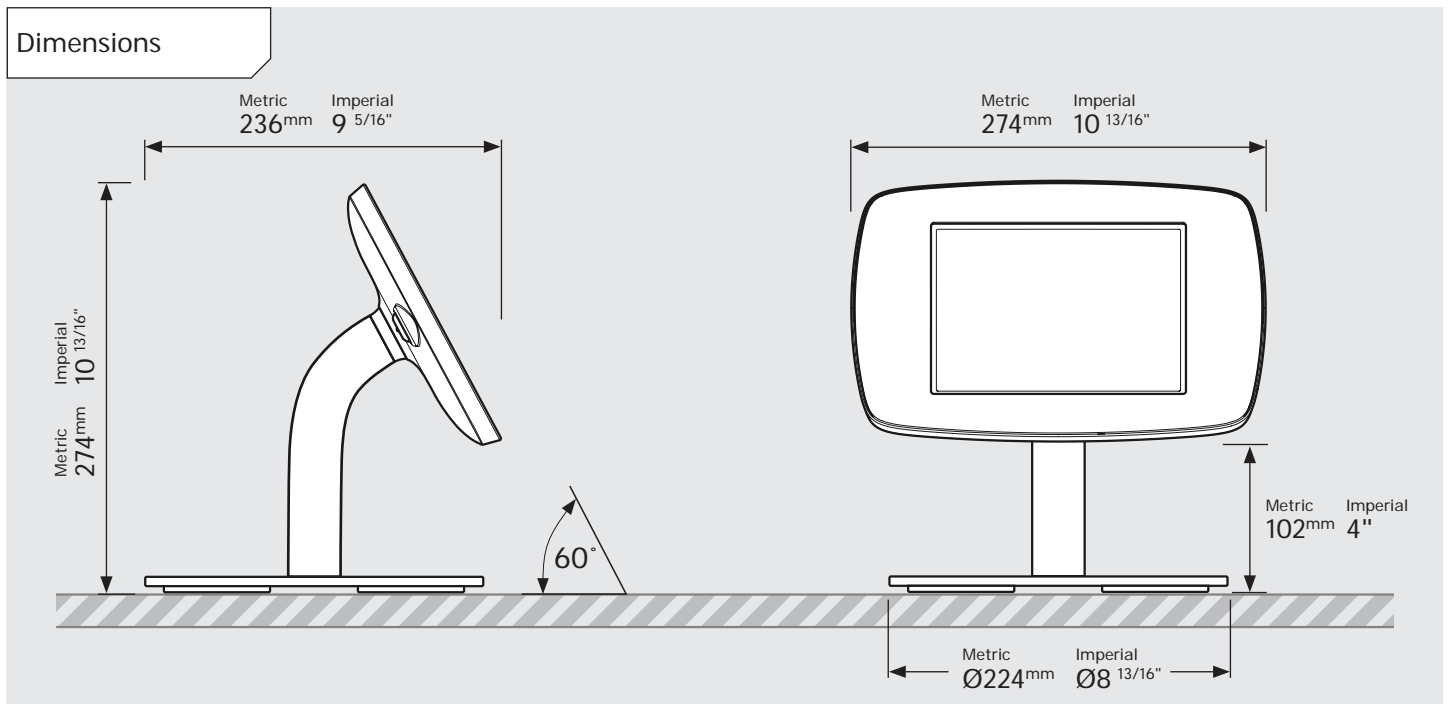

- iPad Pro 12.9" 1st Gen
- iPad Pro 12.9" 2nd Gen
- iPad Pro 12.9" 3rd Gen
- Microsoft Surface Pro 4
- Microsoft Surface Pro 5

PRODUCT DATA SHEET - BOUNCEPAD COUNTER 60

bouncepad[®]

Case: Mini Arm: Static60 Mounting: Freestanding Base Packaged weight: 3.6kg Colour: White
Black

PRODUCT DATA SHEET - BOUNCEPAD COUNTER 60

bouncepad[®]

Case: Midi Arm: Static60 Mounting: Freestanding Base Packaged weight: 3.8kg Colour: White / Black

PRODUCT DATA SHEET - BOUNCEPAD COUNTER 60

bouncepad[®]

Case: **Maxi** Arm: **Static 60** Mounting: **Freestanding Base** Packaged weight: **4.0kg** Colour: **White/Black**

PRODUCT DATA SHEET - BOUNCEPAD COUNTER 60

bouncepad[®]

Case: Mega Arm: Static60 Mounting: Freestanding Base Packaged weight: 4.4kg Colour: White
Black