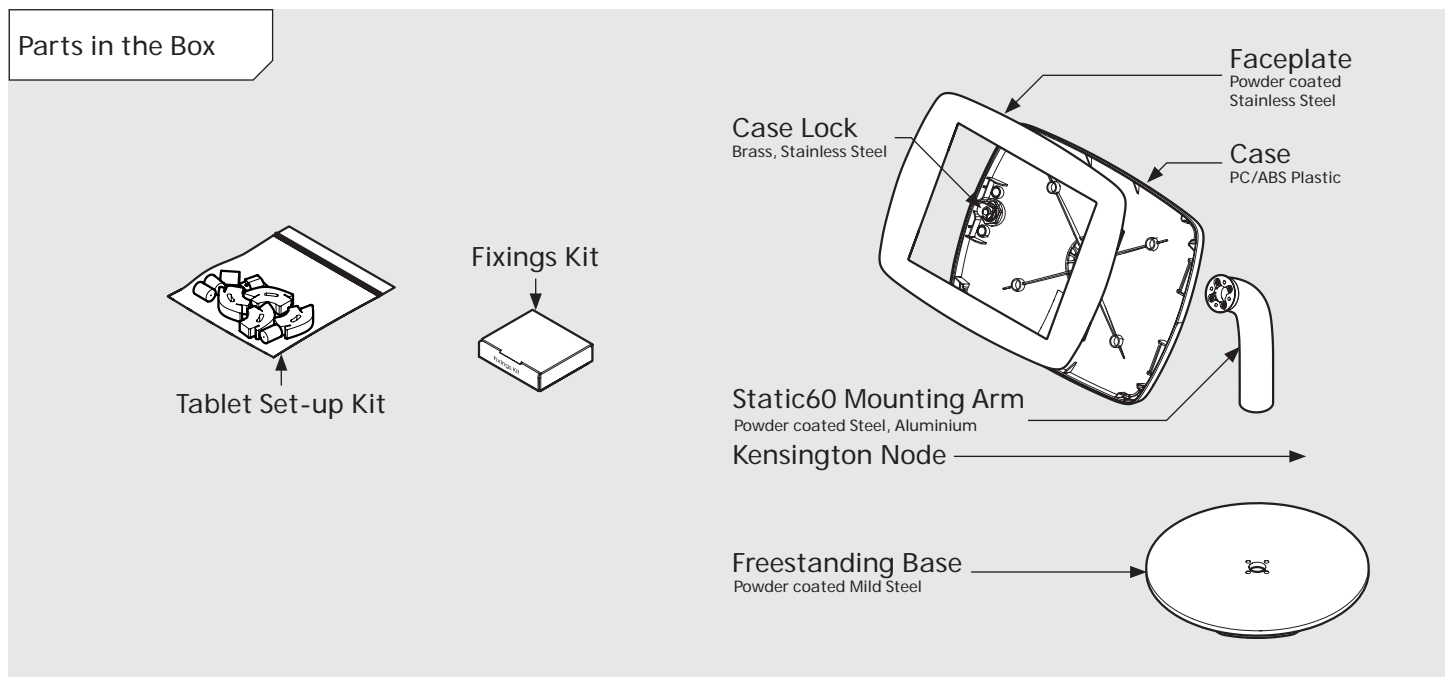

PRODUCT DATA SHEET - BOUNCEPAD COUNTER 60

bouncepad®

Case: Midi   Arm: Static60   Mounting: Freestanding Base   Packaged weight: 3.8kg   Colour: White / Black