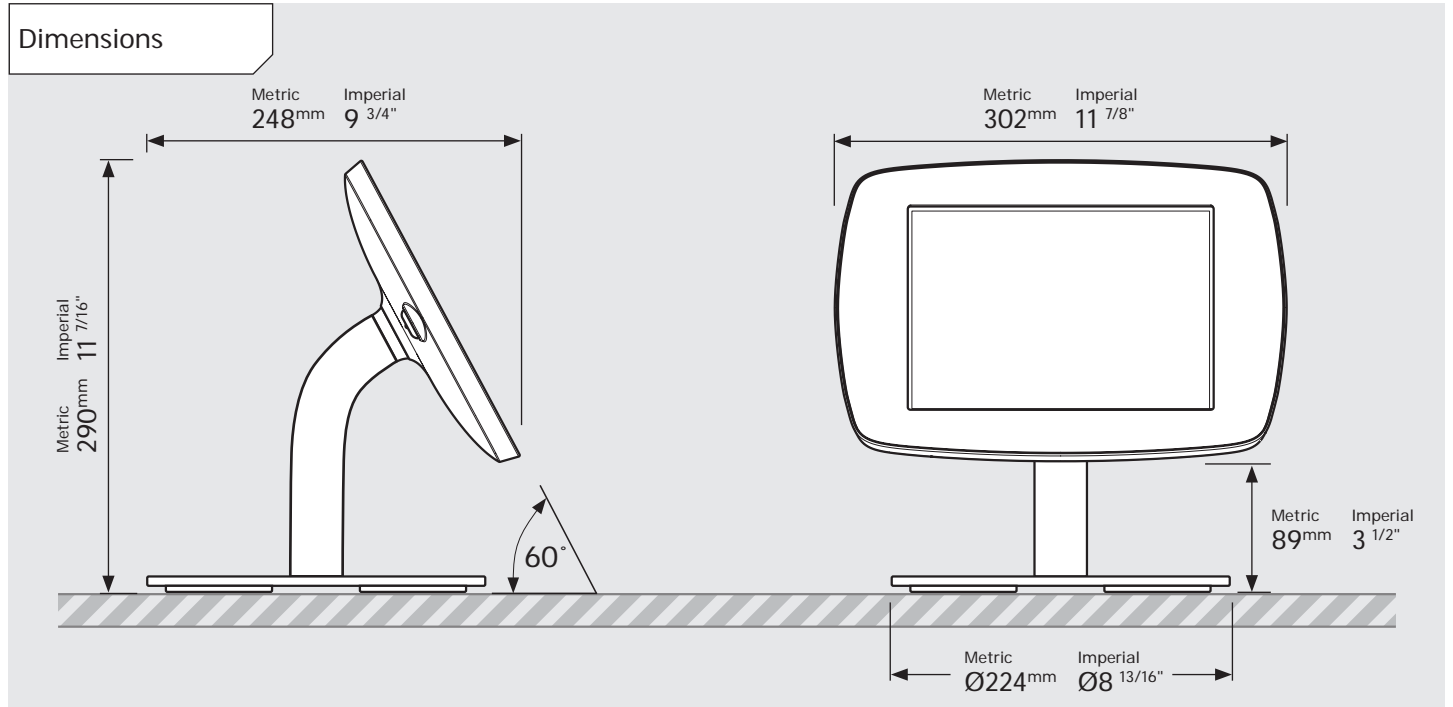

- iPad Pro 12.9" 1st Gen
- iPad Pro 12.9" 2nd Gen
- iPad Pro 12.9" 3rd Gen
- Microsoft Surface Pro 4
- Microsoft Surface Pro 5

PRODUCT DATA SHEET - BOUNCEPAD COUNTER 60

bouncepad[®]

Case: Mini Arm: Static60 Mounting: Freestanding Base Packaged weight: 3.6kg Colour: White
Black

PRODUCT DATA SHEET - BOUNCEPAD COUNTER 60

bouncepad[®]

Case: Midi Arm: Static60 Mounting: Freestanding Base Packaged weight: 3.8kg Colour: White / Black

PRODUCT DATA SHEET - BOUNCEPAD COUNTER 60

bouncepad[®]

Case: **Maxi** Arm: **Static 60** Mounting: **Freestanding Base** Packaged weight: **4.0kg** Colour: **White/Black**

PRODUCT DATA SHEET - BOUNCEPAD COUNTER 60

bouncepad[®]

Case: Mega Arm: Static60 Mounting: Freestanding Base Packaged weight: 4.4kg Colour: White
Black