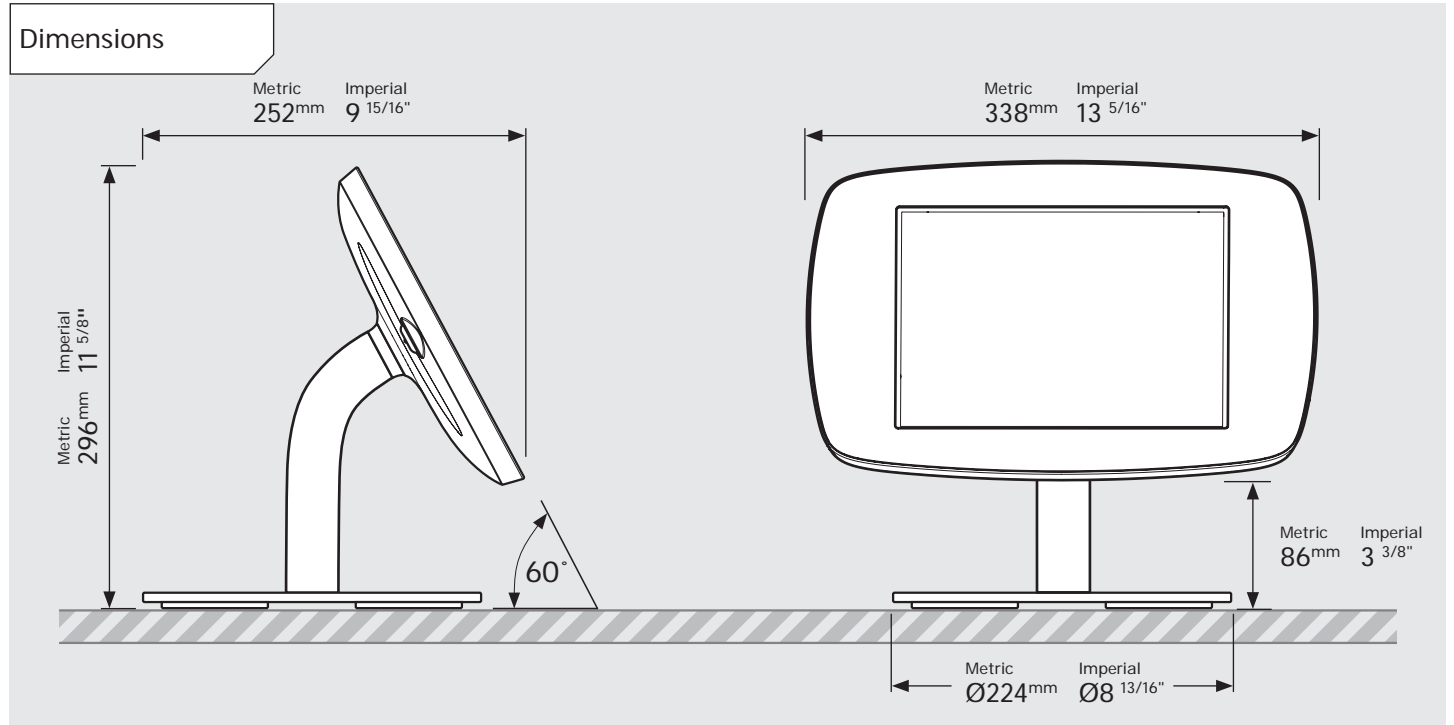

PRODUCT DATA SHEET - BOUNCEPAD COUNTER 60

bouncepad[®]

Case: Midi Arm: Static60 Mounting: Freestanding Base Packaged weight: 3.8kg Colour: White / Black

PRODUCT DATA SHEET - BOUNCEPAD COUNTER 60

bouncepad[®]

Case: **Maxi** Arm: **Static 60** Mounting: **Freestanding Base** Packaged weight: **4.0kg** Colour: **White/Black**

PRODUCT DATA SHEET - BOUNCEPAD COUNTER 60

bouncepad[®]

Case: Mega Arm: Static60 Mounting: Freestanding Base Packaged weight: 4.4kg Colour: White
Black