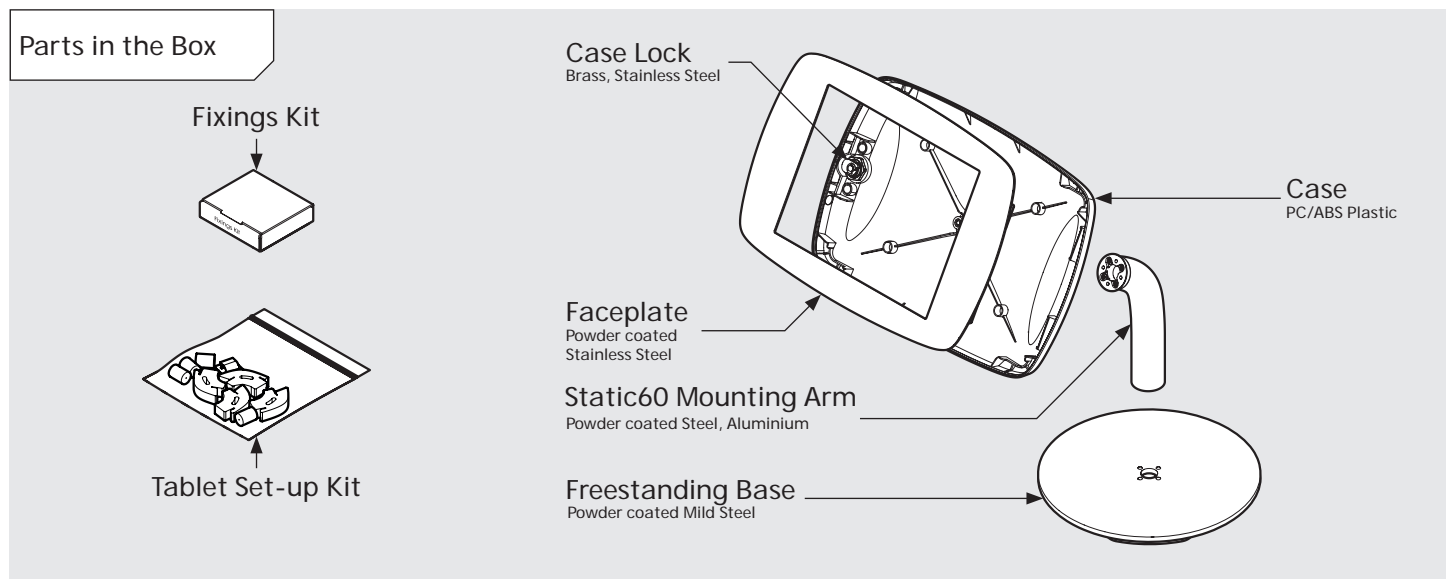

PRODUCT DATA SHEET - BOUNCEPAD COUNTER 60

bouncepad[®]

Case: Midi Arm: Static60 Mounting: Freestanding Base Packaged weight: 3.8kg Colour: White
Black

PRODUCT DATA SHEET - BOUNCEPAD COUNTER 60

bouncepad[®]

Case: **Maxi** Arm: **Static 60** Mounting: **Freestanding Base** Packaged weight: **4.0kg** Colour: **White / Black**

PRODUCT DATA SHEET - BOUNCEPAD COUNTER 60

bouncepad[®]

Case: Mega Arm: Static60 Mounting: Freestanding Base Packaged weight: 4.4kg Colour: White
Black