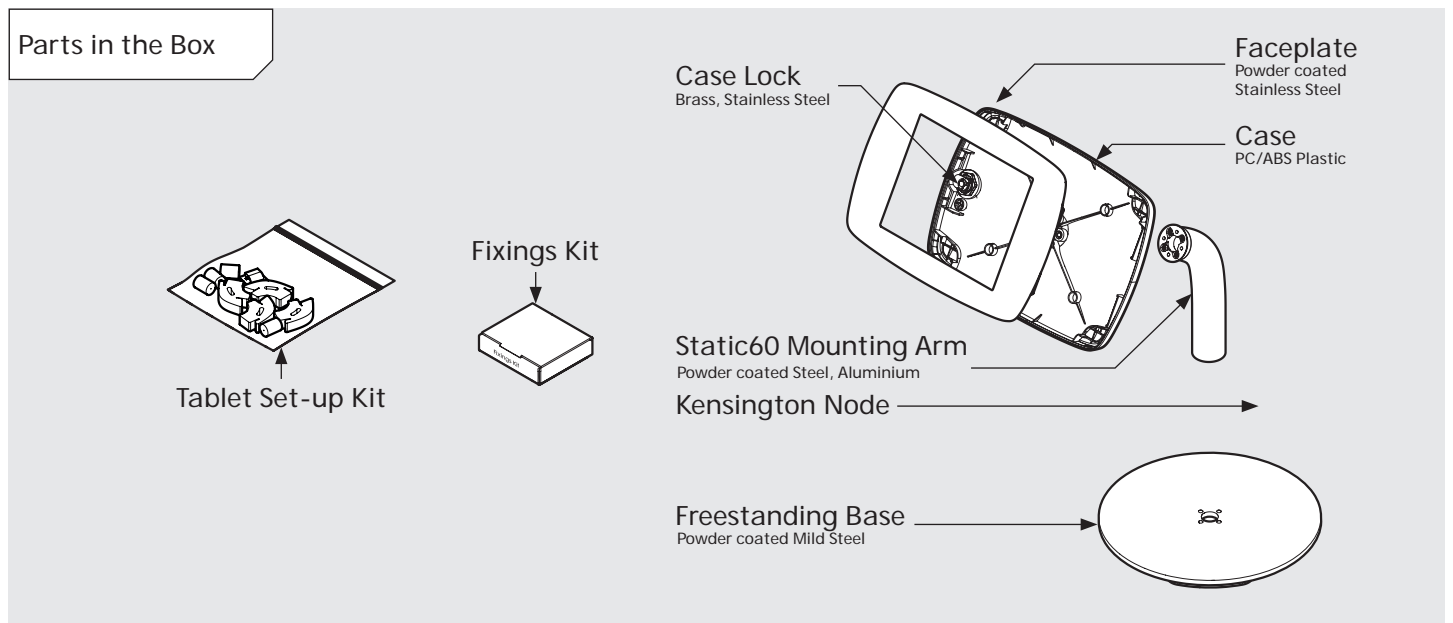

- iPad Pro 12.9" 1st Gen
- iPad Pro 12.9" 2nd Gen
- iPad Pro 12.9" 3rd Gen
- Microsoft Surface Pro 4
- Microsoft Surface Pro 5

PRODUCT DATA SHEET - BOUNCEPAD COUNTER 60

bouncepad[®]

Case: Mini Arm: Static60 Mounting: Freestanding Base Packaged weight: 3.6kg Colour: White
Black