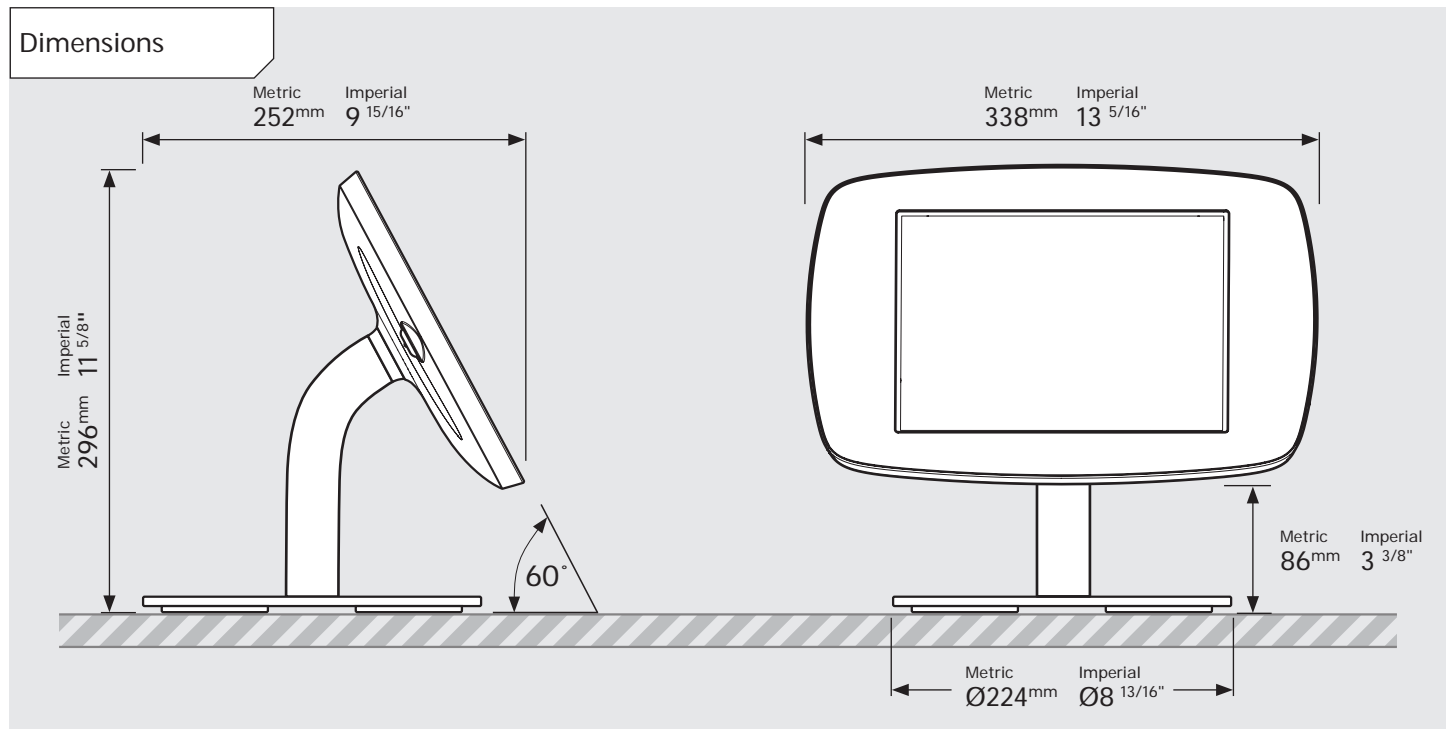

PRODUCT DATA SHEET - BOUNCEPAD COUNTER 60

bouncepad[®]

Case: Midi Arm: Static60 Mounting: Freestanding Base Packaged weight: 3.8kg Colour: White
Black

PRODUCT DATA SHEET - BOUNCEPAD COUNTER 60

bouncepad[®]

Case: **Maxi** Arm: **Static 60** Mounting: **Freestanding Base** Packaged weight: **4.0kg** Colour: **White / Black**

PRODUCT DATA SHEET - BOUNCEPAD COUNTER 60

bouncepad[®]

Case: Mega Arm: Static60 Mounting: Freestanding Base Packaged weight: 4.4kg Colour: White
Black