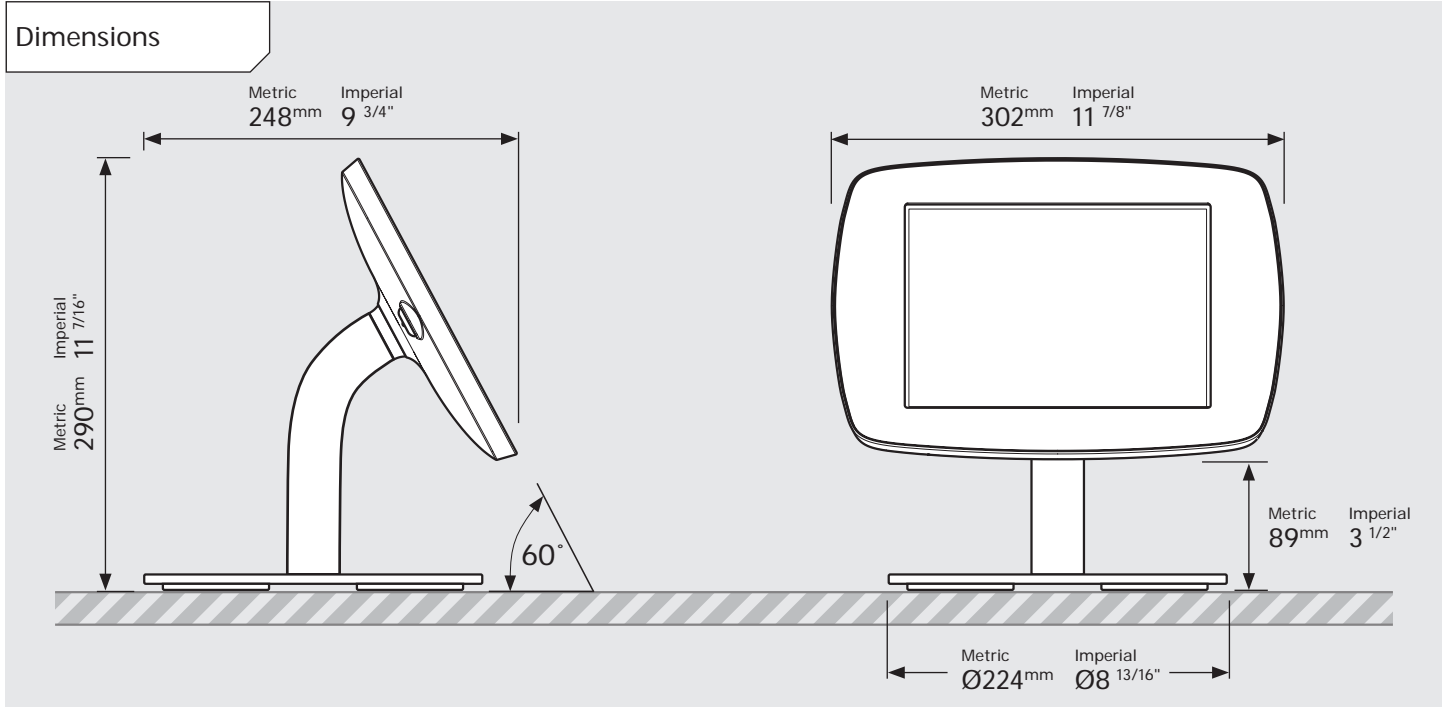

- iPad Pro 12.9" 1st Gen
- iPad Pro 12.9" 2nd Gen
- iPad Pro 12.9" 3rd Gen
- Microsoft Surface Pro 4
- Microsoft Surface Pro 5

PRODUCT DATA SHEET - BOUNCEPAD COUNTER 60

bouncepad[®]

Case: Mini Arm: Static60 Mounting: Freestanding Base Packaged weight: 3.6kg Colour: White
Black

PRODUCT DATA SHEET - BOUNCEPAD COUNTER 60

bouncepad[®]

Case: Midi Arm: Static60 Mounting: Freestanding Base Packaged weight: 3.8kg Colour: White
Black

PRODUCT DATA SHEET - BOUNCEPAD COUNTER 60

bouncepad[®]

Case: **Maxi** Arm: **Static 60** Mounting: **Freestanding Base** Packaged weight: **4.0kg** Colour: **White / Black**

PRODUCT DATA SHEET - BOUNCEPAD COUNTER 60

bouncepad[®]

Case: Mega Arm: Static60 Mounting: Freestanding Base Packaged weight: 4.4kg Colour: White
Black