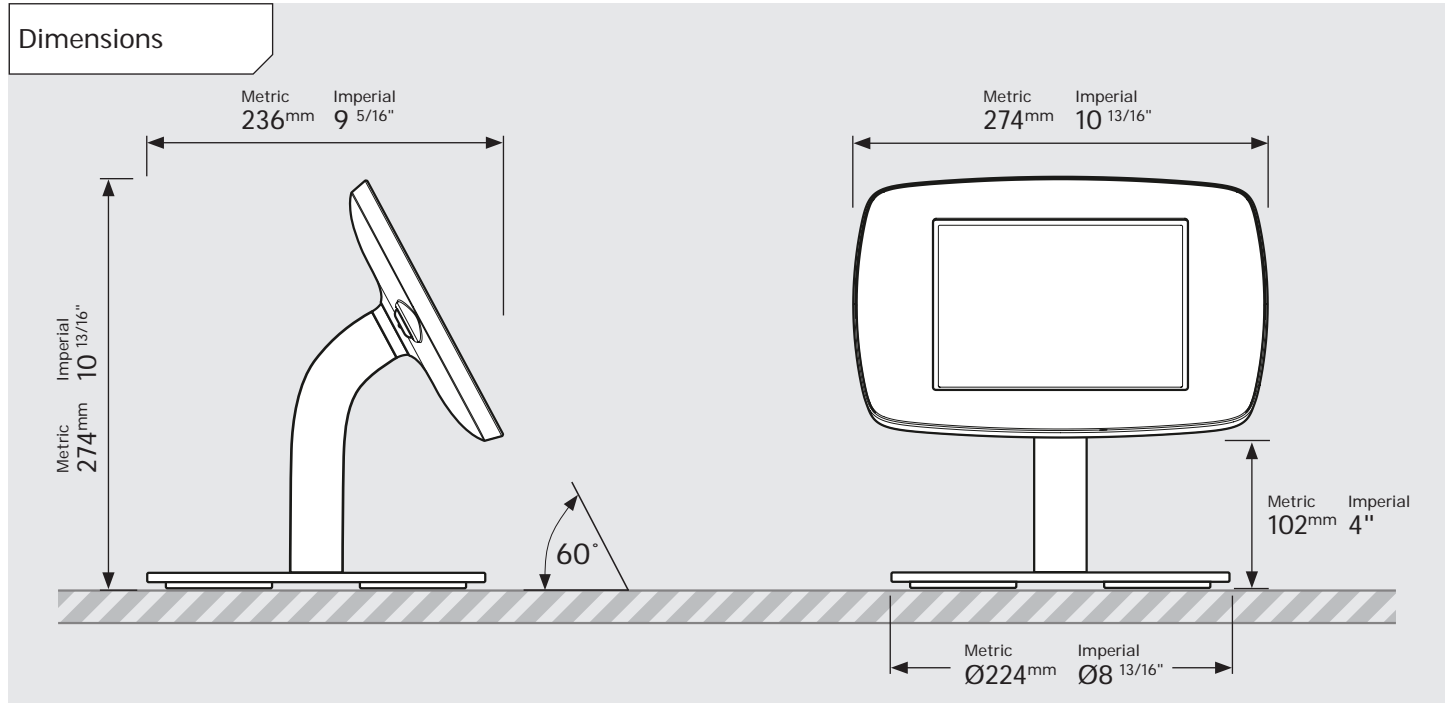

- iPad Pro 12.9" 1st Gen
- iPad Pro 12.9" 2nd Gen
- iPad Pro 12.9" 3rd Gen
- Microsoft Surface Pro 4
- Microsoft Surface Pro 5

PRODUCT DATA SHEET - BOUNCEPAD COUNTER 60

bouncepad[®]

Case: Mini Arm: Static60 Mounting: Freestanding Base Packaged weight: 3.6kg Colour: White
Black

PRODUCT DATA SHEET - BOUNCEPAD COUNTER 60

bouncepad[®]

Case: Midi Arm: Static60 Mounting: Freestanding Base Packaged weight: 3.8kg Colour: White
Black

PRODUCT DATA SHEET - BOUNCEPAD COUNTER 60

bouncepad[®]

Case: **Maxi** Arm: **Static 60** Mounting: **Freestanding Base** Packaged weight: **4.0kg** Colour: **White / Black**

PRODUCT DATA SHEET - BOUNCEPAD COUNTER 60

bouncepad[®]

Case: Mega Arm: Static60 Mounting: Freestanding Base Packaged weight: 4.4kg Colour: White
Black