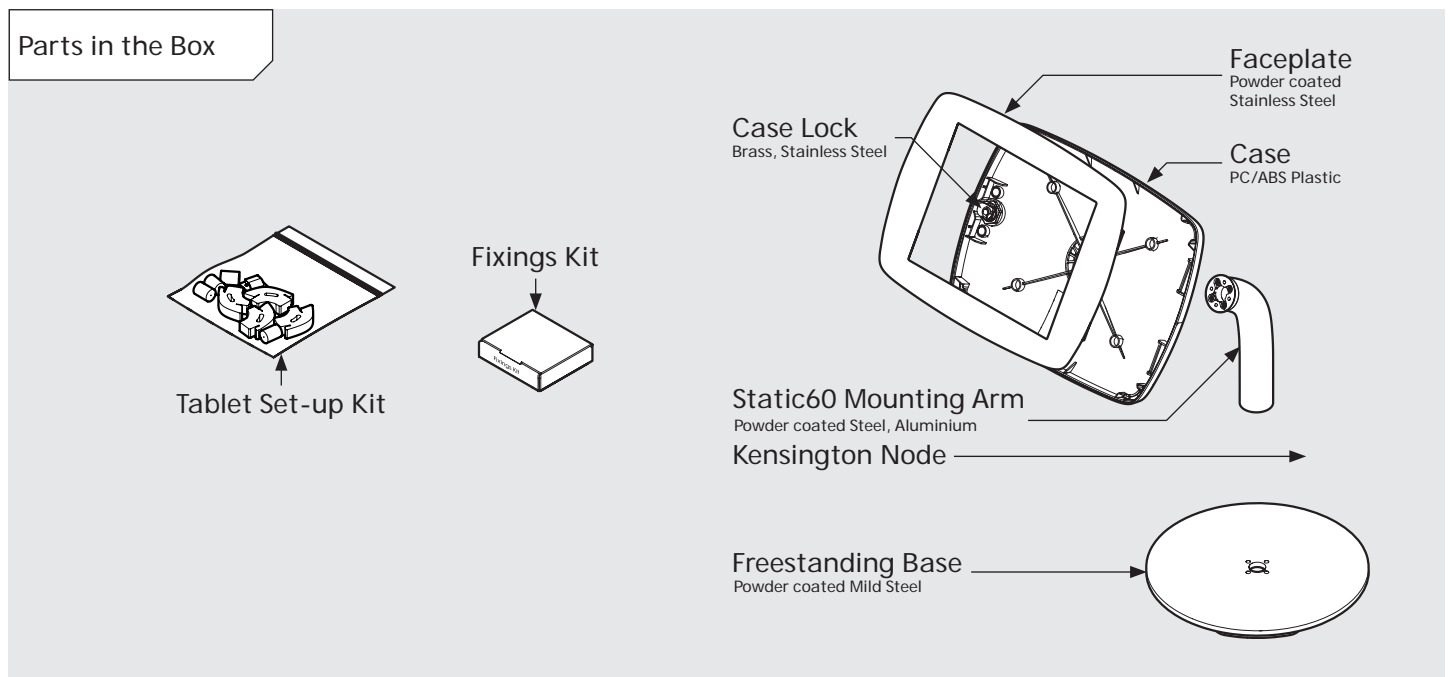

PRODUCT DATA SHEET - BOUNCEPAD COUNTER 60

bouncepad®

Case: Midi   Arm: Static60   Mounting: Freestanding Base   Packaged weight: 3.8kg   Colour: White
Black