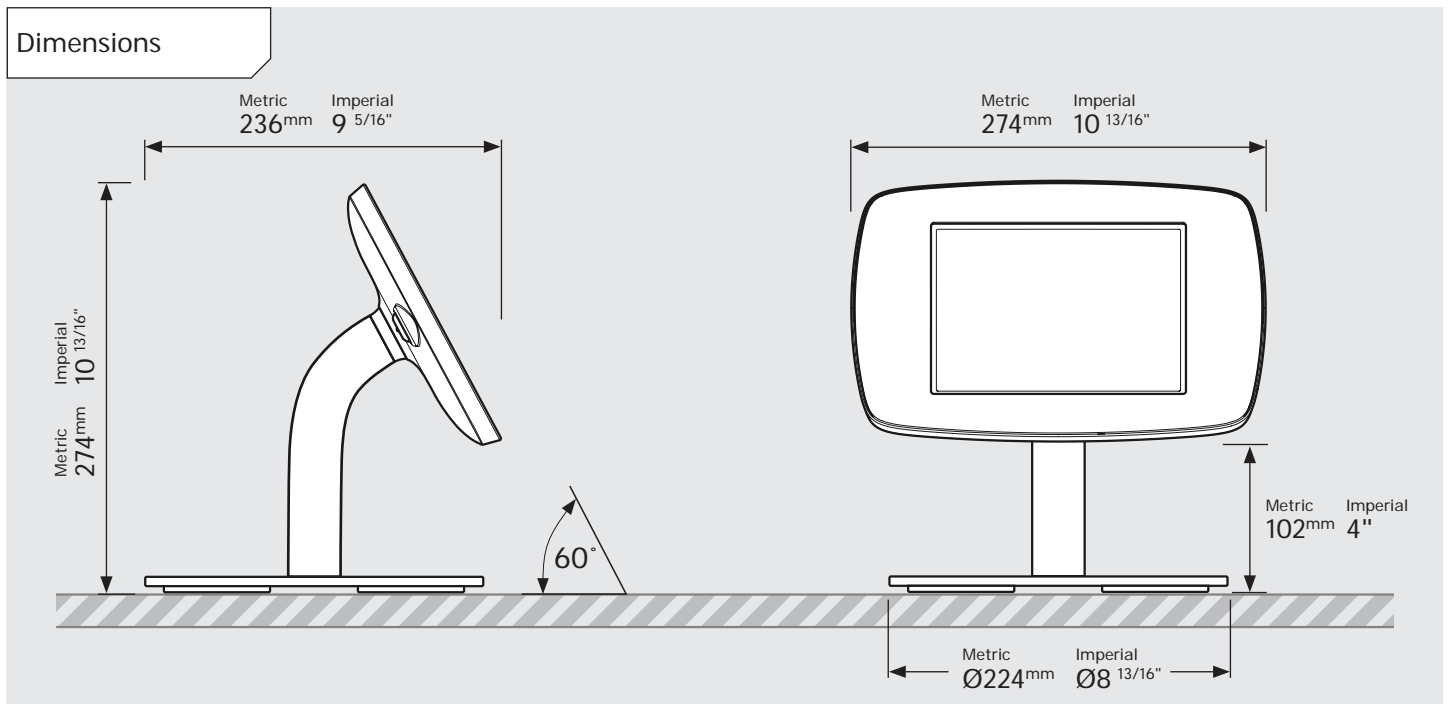

- iPad Pro 12.9" 1st Gen
- iPad Pro 12.9" 2nd Gen
- iPad Pro 12.9" 3rd Gen
- Microsoft Surface Pro 4
- Microsoft Surface Pro 5

PRODUCT DATA SHEET - BOUNCEPAD COUNTER 60

bouncepad[®]

Case: Mini Arm: Static60 Mounting: Freestanding Base Packaged weight: 3.6kg Colour: White
Black

PRODUCT DATA SHEET - BOUNCEPAD COUNTER 60

bouncepad®

Case: Midi Arm: Static60 Mounting: Freestanding Base Packaged weight: 3.8kg Colour: White
Black

PRODUCT DATA SHEET - BOUNCEPAD COUNTER 60

bouncepad[®]

Case: **Maxi** Arm: **Static 60** Mounting: **Freestanding Base** Packaged weight: **4.0kg** Colour: **White/Black**

PRODUCT DATA SHEET - BOUNCEPAD COUNTER 60

bouncepad[®]

Case: Mega Arm: Static60 Mounting: Freestanding Base Packaged weight: 4.4kg Colour: White
Black