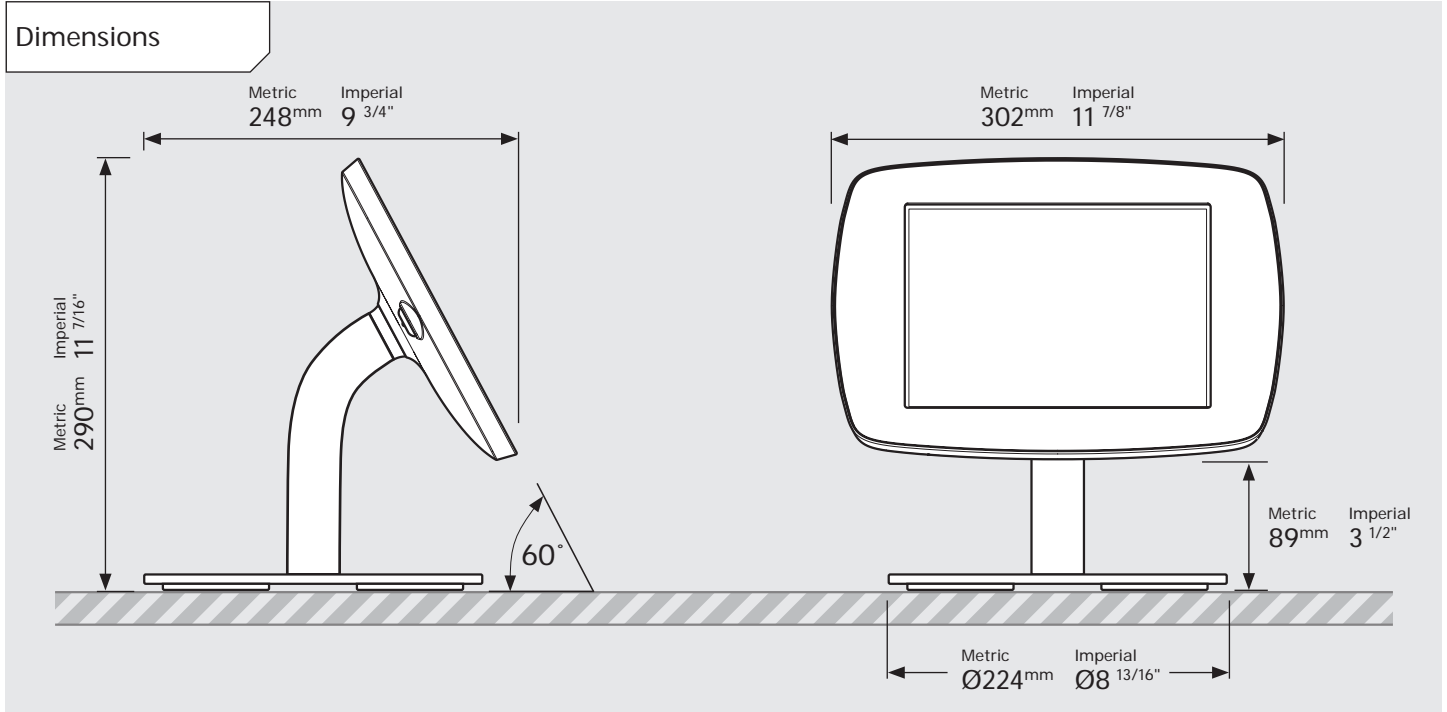

- iPad Pro 12.9" 1st Gen
- iPad Pro 12.9" 2nd Gen
- iPad Pro 12.9" 3rd Gen
- Microsoft Surface Pro 4
- Microsoft Surface Pro 5

PRODUCT DATA SHEET - BOUNCEPAD COUNTER 60

bouncepad[®]

Case: Mini Arm: Static60 Mounting: Freestanding Base Packaged weight: 3.6kg Colour: White
Black

PRODUCT DATA SHEET - BOUNCEPAD COUNTER 60

bouncepad®

Case: Midi Arm: Static60 Mounting: Freestanding Base Packaged weight: 3.8kg Colour: White
Black

PRODUCT DATA SHEET - BOUNCEPAD COUNTER 60

bouncepad[®]

Case: **Maxi** Arm: **Static 60** Mounting: **Freestanding Base** Packaged weight: **4.0kg** Colour: **White/Black**

PRODUCT DATA SHEET - BOUNCEPAD COUNTER 60

bouncepad[®]

Case: Mega Arm: Static60 Mounting: Freestanding Base Packaged weight: 4.4kg Colour: White
Black