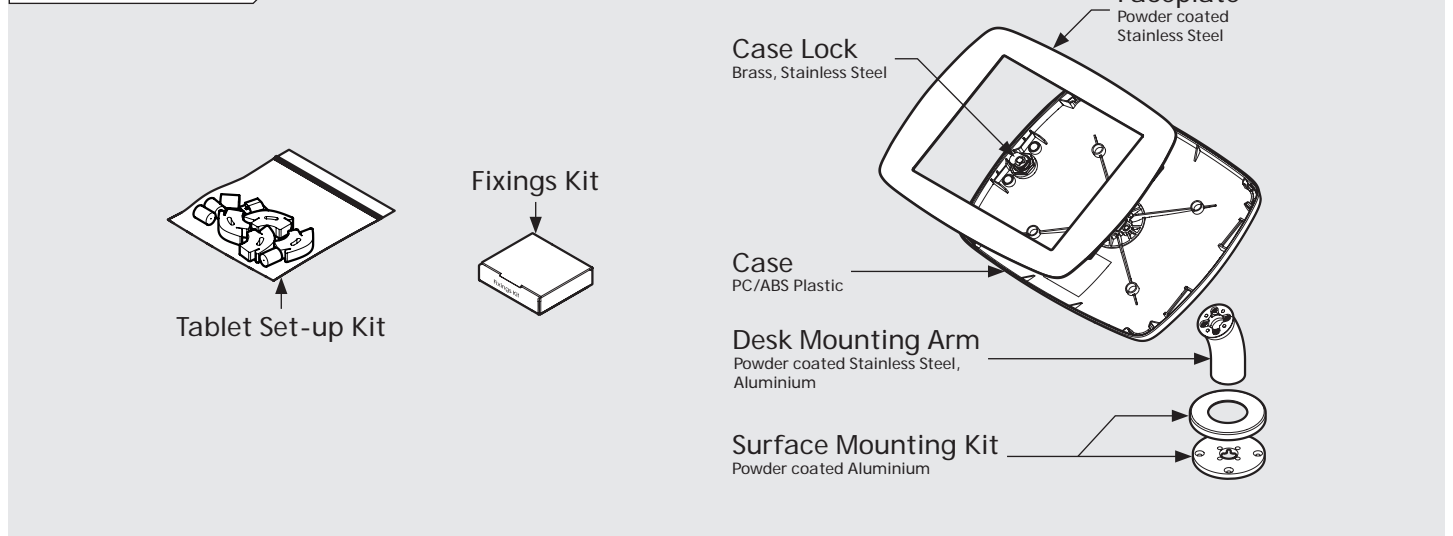

PRODUCT DATA SHEET - BOUNCEPAD DESK

bouncepad[®]

Case: Midi Arm: Desk Mounting: Fixing from below
 Fixing from Above Packaged weight: 1.84kg Colour: White
 Black

Mounting: Fixing from Below

Mounting: Fixing from Above

Parts in the Box

PRODUCT DATA SHEET - BOUNCEPAD DESK

bouncepad[®]

Case: Maxi Arm: Desk Mounting: Fixing from below
 Fixing from Above Packaged weight: 2.07kg Colour: White
 Black

PRODUCT DATA SHEET - BOUNCEPAD DESK