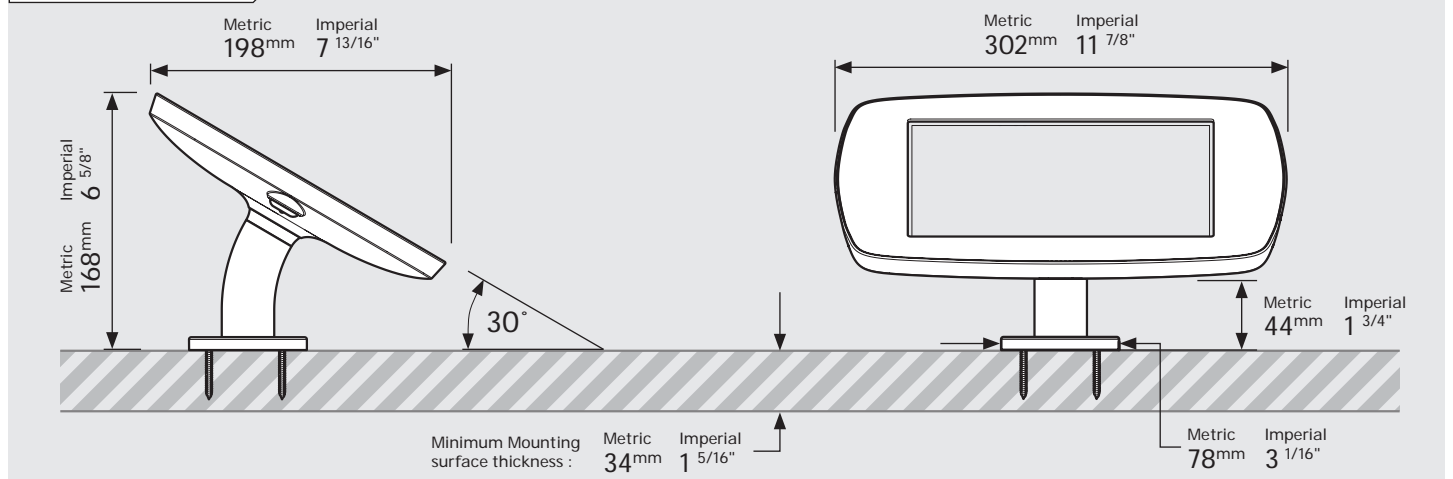

PRODUCT DATA SHEET - BOUNCEPAD DESK

bouncepad[®]

Case: Midi Arm: Desk Mounting: Fixing from below
 Fixing from Above Packaged weight: 1.84kg Colour: White
 Black

Mounting: Fixing from Below

Mounting: Fixing from Above

Parts in the Box

PRODUCT DATA SHEET - BOUNCEPAD DESK

bouncepad[®]

Case: Maxi Arm: Desk Mounting: Fixing from below
 Fixing from Above Packaged weight: 2.07kg Colour: White
 Black

PRODUCT DATA SHEET - BOUNCEPAD DESK