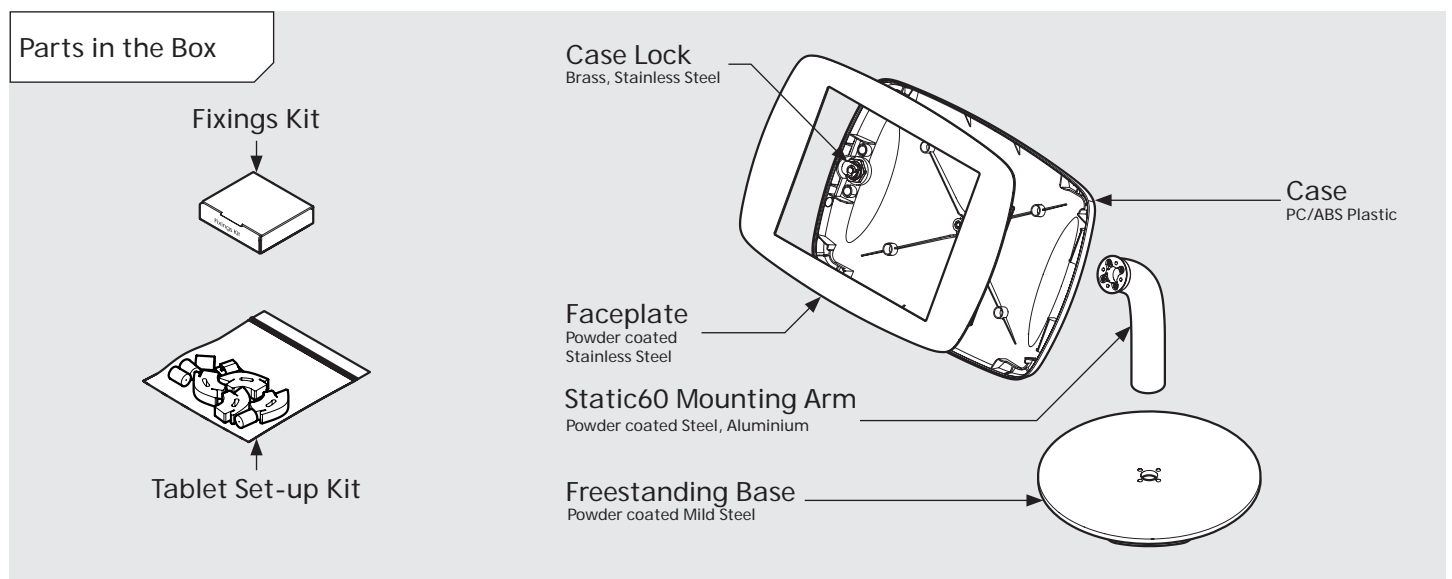

PRODUCT DATA SHEET - BOUNCEPAD COUNTER 60

bouncepad[®]

Case: Midi Arm: Static60 Mounting: Freestanding Base Packaged weight: 3.8kg Colour: White
Black

PRODUCT DATA SHEET - BOUNCEPAD COUNTER 60

bouncepad[®]

Case: **Maxi** Arm: **Static 60** Mounting: **Freestanding Base** Packaged weight: **4.0kg** Colour: **White / Black**

PRODUCT DATA SHEET - BOUNCEPAD COUNTER 60

bouncepad[®]

Case: Mega Arm: Static60 Mounting: Freestanding Base Packaged weight: 4.4kg Colour: White
Black