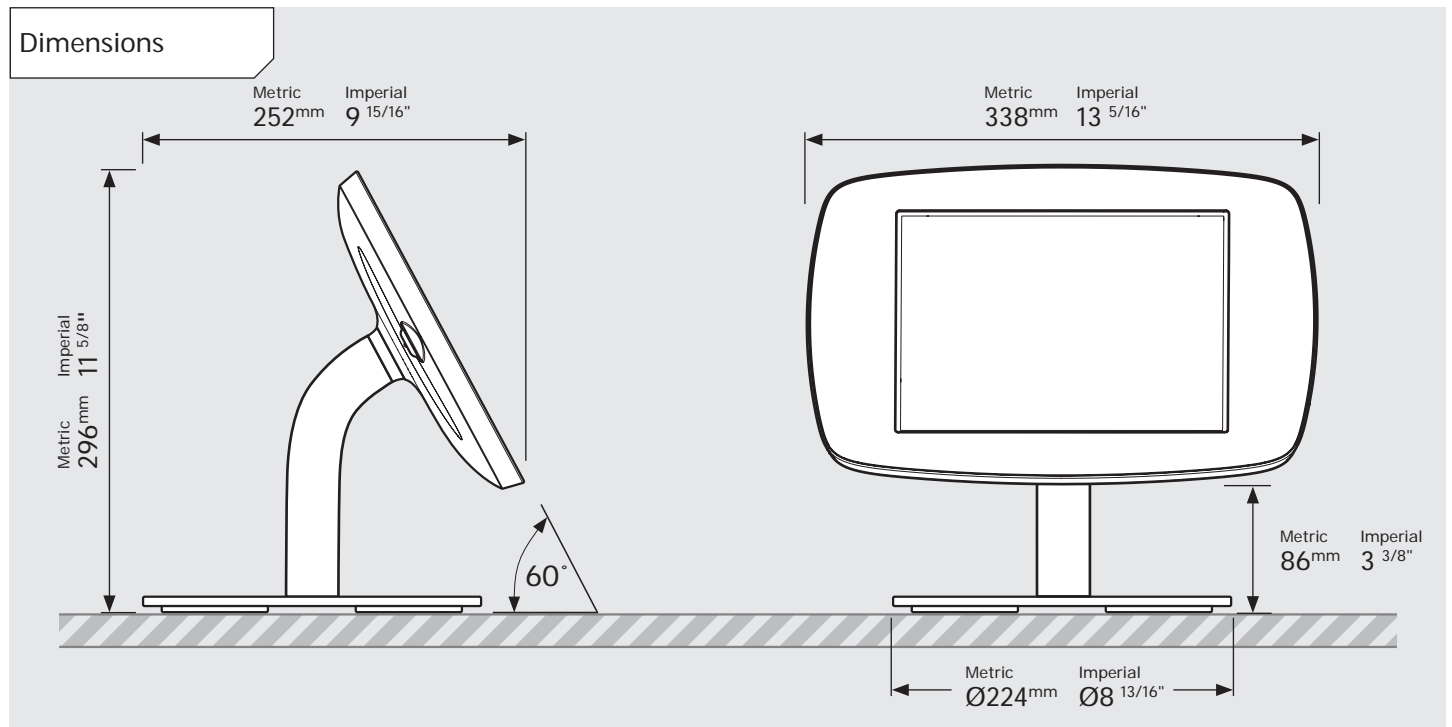

PRODUCT DATA SHEET - BOUNCEPAD COUNTER 60

bouncepad[®]

Case: Midi Arm: Static60 Mounting: Freestanding Base Packaged weight: 3.8kg Colour: White
Black

PRODUCT DATA SHEET - BOUNCEPAD COUNTER 60

bouncepad[®]

Case: **Maxi** Arm: **Static 60** Mounting: **Freestanding Base** Packaged weight: **4.0kg** Colour: **White / Black**

PRODUCT DATA SHEET - BOUNCEPAD COUNTER 60

bouncepad[®]

Case: Mega Arm: Static60 Mounting: Freestanding Base Packaged weight: 4.4kg Colour: White
Black