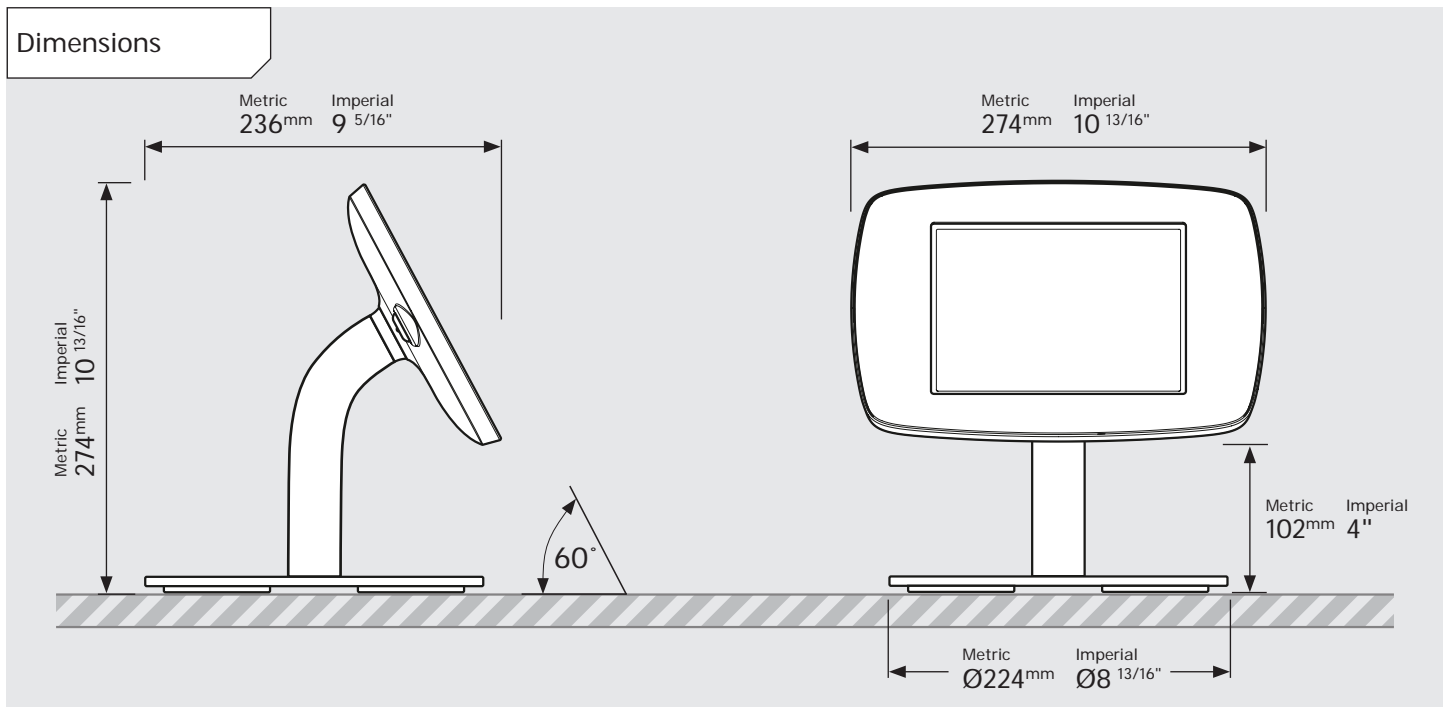

- iPad Pro 12.9" 1st Gen
- iPad Pro 12.9" 2nd Gen
- iPad Pro 12.9" 3rd Gen
- Microsoft Surface Pro 4
- Microsoft Surface Pro 5

PRODUCT DATA SHEET - BOUNCEPAD COUNTER 60

bouncepad[®]

Case: Mini Arm: Static60 Mounting: Freestanding Base Packaged weight: 3.6kg Colour: White
Black

PRODUCT DATA SHEET - BOUNCEPAD COUNTER 60

bouncepad[®]

Case: Midi Arm: Static60 Mounting: Freestanding Base Packaged weight: 3.8kg Colour: White
Black

PRODUCT DATA SHEET - BOUNCEPAD COUNTER 60

bouncepad[®]

Case: **Maxi** Arm: **Static 60** Mounting: **Freestanding Base** Packaged weight: **4.0kg** Colour: **White / Black**

PRODUCT DATA SHEET - BOUNCEPAD COUNTER 60

bouncepad[®]

Case: Mega Arm: Static60 Mounting: Freestanding Base Packaged weight: 4.4kg Colour: White
Black