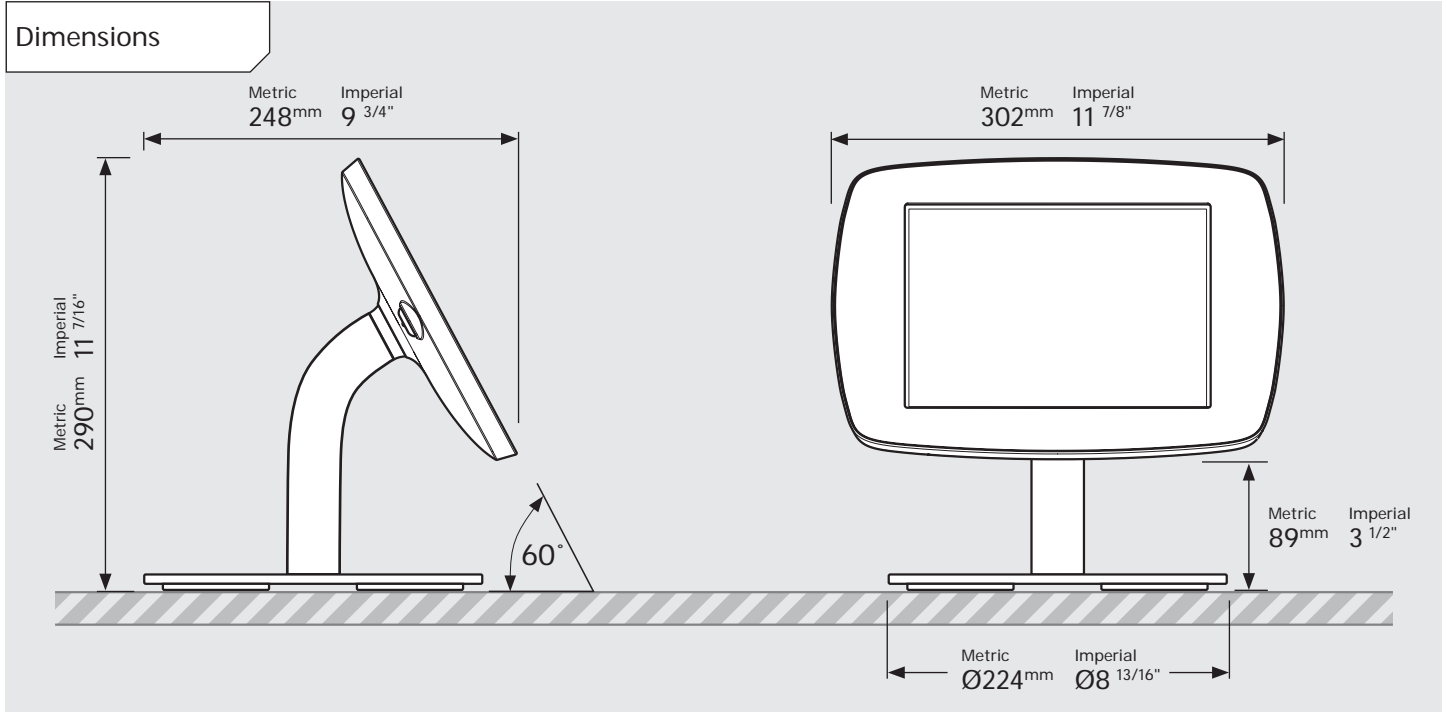

- iPad Pro 12.9" 1st Gen
- iPad Pro 12.9" 2nd Gen
- iPad Pro 12.9" 3rd Gen
- Microsoft Surface Pro 4
- Microsoft Surface Pro 5

PRODUCT DATA SHEET - BOUNCEPAD COUNTER 60

bouncepad[®]

Case: Mini Arm: Static60 Mounting: Freestanding Base Packaged weight: 3.6kg Colour: White
Black

PRODUCT DATA SHEET - BOUNCEPAD COUNTER 60

bouncepad[®]

Case: Midi Arm: Static60 Mounting: Freestanding Base Packaged weight: 3.8kg Colour: White
Black

PRODUCT DATA SHEET - BOUNCEPAD COUNTER 60

bouncepad[®]

Case: **Maxi** Arm: **Static 60** Mounting: **Freestanding Base** Packaged weight: **4.0kg** Colour: **White / Black**

PRODUCT DATA SHEET - BOUNCEPAD COUNTER 60

bouncepad[®]

Case: Mega Arm: Static60 Mounting: Freestanding Base Packaged weight: 4.4kg Colour: White
Black