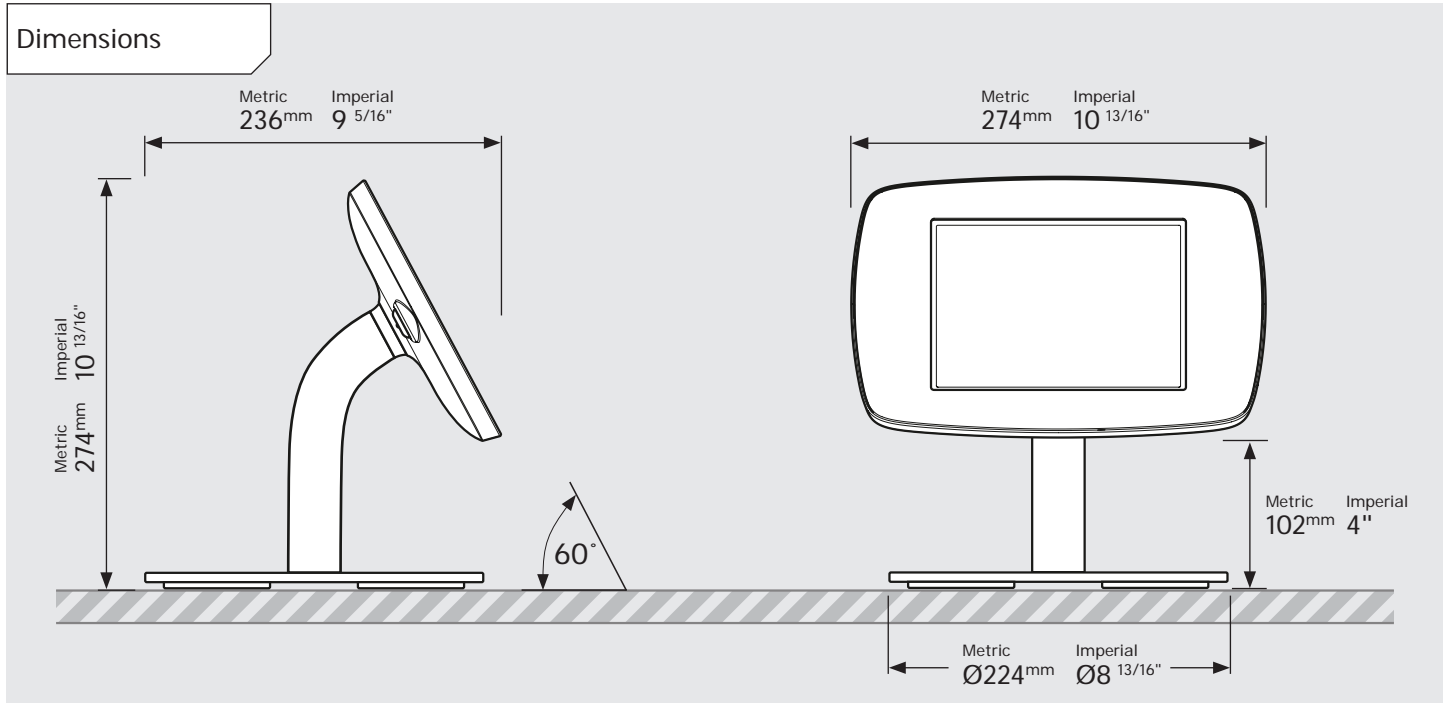

- iPad Pro 12.9" 1st Gen
- iPad Pro 12.9" 2nd Gen
- iPad Pro 12.9" 3rd Gen
- Microsoft Surface Pro 4
- Microsoft Surface Pro 5

PRODUCT DATA SHEET - BOUNCEPAD COUNTER 60

bouncepad[®]

Case: Mini Arm: Static60 Mounting: Freestanding Base Packaged weight: 3.6kg Colour: White
Black

PRODUCT DATA SHEET - BOUNCEPAD COUNTER 60

bouncepad[®]

Case: Midi Arm: Static60 Mounting: Freestanding Base Packaged weight: 3.8kg Colour: White
Black

PRODUCT DATA SHEET - BOUNCEPAD COUNTER 60

bouncepad[®]

Case: **Maxi** Arm: **Static 60** Mounting: **Freestanding Base** Packaged weight: **4.0kg** Colour: **White / Black**

PRODUCT DATA SHEET - BOUNCEPAD COUNTER 60

bouncepad[®]

Case: Mega Arm: Static60 Mounting: Freestanding Base Packaged weight: 4.4kg Colour: White
Black