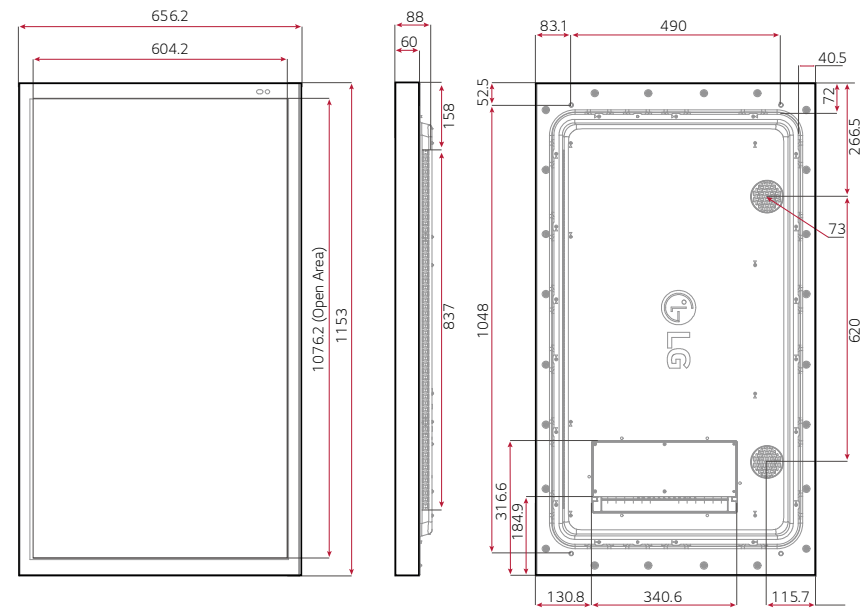

* The image is for illustrative purposes only

55XE4F

49XE4F

CONNECTIVITY

- ① SPEAKER OUT ④ RS232C OUT ⑦ LAN IN
- ② HDMI IN ⑤ DP IN ⑧ LAN OUT
- ③ RS232C IN ⑥ USB IN ⑨ HDBaseT IN

XE4F Series		55XE4F	49XE4F
PANEL	Screen Size	55	49
	Panel Technology	IPS, M+(WRGB)	IPS, M+(WRGB)
	Back Light Type	Direct	Direct
	Aspect Ratio	16 : 9	16 : 9
	Native Resolution	1,920 x 1,080 (FHD, WRGB)	1,920 x 1,080 (FHD, WRGB)
	Brightness	4,000 cd/m ² (Typ.), 3,200 cd/m ² (Min.)	4,000 cd/m ² (Typ.), 3,200 cd/m ² (Min.)
	Contrast Ratio	1,200:1	1,300:1
	Dynamic CR	500,000:1	500,000:1
	Viewing Angle (H x V)	178 x 178	178 x 178
	Response Time	Typ. 9ms (G to G BW)	Typ. 8ms (G to G BW)
	Surface Treatment (Haze, Quarter Wave Plate)	Haze 3%, QWP	Haze 3%, QWP
	Local dimming	48 Blocks	48 Blocks
	Life Time (Typ.)	50,000 Hrs	50,000 Hrs
	Operation Hours	24 Hrs	24 Hrs
Orientation	Portrait & Landscape	Portrait & Landscape	
CONNECTIVITY	Input	HDMI(2), DP, HDBaseT, USB(2)	
	Output	External Speaker Out(L/R)	
	External Control	RS232C In/Out, RJ45(LAN) In/Out	
PHYSICAL SPECIFICATION	Protection Glass	5mm(IK 10, Degree of Protection, Tempered, Anti-Reflective)	5mm(IK 10, Degree of Protection, Tempered, Anti-Reflective)
	Bezel Color	Black	Black
	Bezel Width	38.4mm(T/B), 26.0mm(L/R)	38.4mm(T/B), 26.0mm(L/R)
	Monitor Dimension (W x H x D)	737.4 x 1,292.5 x 88.0mm	656.2 x 1153x 88.0mm
	Weight (Head)	40kg	32Kg (TBD)
	Packing Dimensions (W x H x D)	1,446 x 890 x 207 mm	1,286 x 797 x 207mm
	Packed Weight	45kg	37Kg (TBD)
Handle	X	X	
KEY FEATURE	webOS4.0 Platform, Internal Memory(16G, System 4GB+ Available 12GB) Temperature Sensor, Auto Brightness sensor, BLU Sensor, Pixel sensor, Gyro Sensor, Humidity Sensor Outdoor API control, HDBaseT, WOL, webRTC, Control Manager; DPM, Smart Energy Saving		
ENVIRONMENT CONDITIONS	Operation Temperature	-30°C to 50 °C	-30°C to 50 °C
	Operation Humidity	5 % to 100 %	5 % to 100 %
POWER	Power Supply	100-240V~, 50/60Hz	100-240V~, 50/60Hz
	Power Type	Built-In Power	Built-In Power
POWER CONSUMPTION	Typ./Max.	310/390W	290/370W
	Smart Energy Saving	170W	170W
CERTIFICATION	Safety	IEC 60950-1 / EN 60950-1 / UL 60950-1	IEC 60950-1 / EN 60950-1 / UL 60950-1
	EMC	FCC Class "A" / CE / KCC	FCC Class "A" / CE / KCC
	ErP / Energy Star	ErP "C" /NA	ErP "C" /NA
SOFTWARE COMPATIBILITY	SuperSign	Yes(CMS, Control)	Yes(CMS, Control)
	Signage365Care	Yes	Yes
ACCESSORY	Basic	Remote Controller, Manual(EIG, IG , OM), Regulation Book, Phone to RS232C Gender, HDMI Cable , POWER CABLE, Battery	