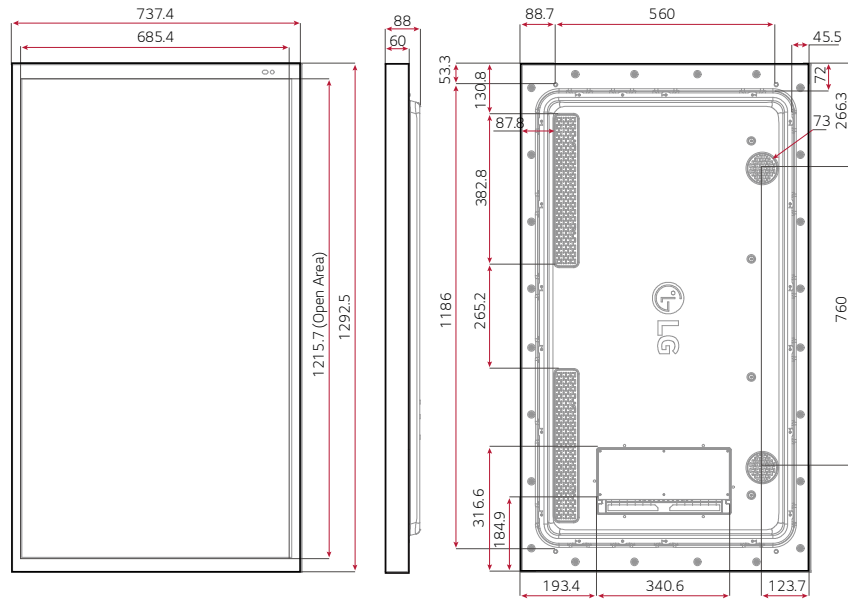

* The image is for illustrative purposes only

55XE4F

49XE4F

CONNECTIVITY

- ① SPEAKER OUT ④ RS232C OUT ⑦ LAN IN
- ② HDMI IN ⑤ DP IN ⑧ LAN OUT
- ③ RS232C IN ⑥ USB IN ⑨ HDBaseT IN

XE4F Series		55XE4F	49XE4F
PANEL	Screen Size	55	49
	Panel Technology	IPS, M+(WRGB)	IPS, M+(WRGB)
	Back Light Type	Direct	Direct
	Aspect Ratio	16 : 9	16 : 9
	Native Resolution	1,920 x 1,080 (FHD, WRGB)	1,920 x 1,080 (FHD, WRGB)
	Brightness	4,000 cd/m ² (Typ.), 3,200 cd/m ² (Min.)	4,000 cd/m ² (Typ.), 3,200 cd/m ² (Min.)
	Contrast Ratio	1,200:1	1,300:1
	Dynamic CR	500,000:1	500,000:1
	Viewing Angle (H x V)	178 x 178	178 x 178
	Response Time	Typ. 9ms (G to G BW)	Typ. 8ms (G to G BW)
	Surface Treatment (Haze, Quarter Wave Plate)	Haze 3%, QWP	Haze 3%, QWP
	Local dimming	48 Blocks	48 Blocks
	Life Time (Typ.)	50,000 Hrs	50,000 Hrs
	Operation Hours	24 Hrs	24 Hrs
Orientation	Portrait & Landscape	Portrait & Landscape	
CONNECTIVITY	Input	HDMI(2), DP, HDBaseT, USB(2)	
	Output	External Speaker Out(L/R)	
	External Control	RS232C In/Out, RJ45(LAN) In/Out	
PHYSICAL SPECIFICATION	Protection Glass	5mm(IK 10, Degree of Protection, Tempered, Anti-Reflective)	5mm(IK 10, Degree of Protection, Tempered, Anti-Reflective)
	Bezel Color	Black	Black
	Bezel Width	38.4mm(T/B), 26.0mm(L/R)	38.4mm(T/B), 26.0mm(L/R)
	Monitor Dimension (W x H x D)	737.4 x 1,292.5 x 88.0mm	656.2 x 1153x 88.0mm
	Weight (Head)	40kg	32Kg (TBD)
	Packing Dimensions (W x H x D)	1,446 x 890 x 207 mm	1,286 x 797 x 207mm
	Packed Weight	45kg	37Kg (TBD)
Handle	X	X	
KEY FEATURE	webOS4.0 Platform, Internal Memory(16G, System 4GB+ Available 12GB) Temperature Sensor, Auto Brightness sensor, BLU Sensor, Pixel sensor, Gyro Sensor, Humidity Sensor Outdoor API control, HDBaseT, WOL, webRTC, Control Manager; DPM, Smart Energy Saving		
ENVIRONMENT CONDITIONS	Operation Temperature	-30°C to 50 °C	-30°C to 50 °C
	Operation Humidity	5 % to 100 %	5 % to 100 %
POWER	Power Supply	100-240V~, 50/60Hz	100-240V~, 50/60Hz
	Power Type	Built-In Power	Built-In Power
POWER CONSUMPTION	Typ./Max.	310/390W	290/370W
	Smart Energy Saving	170W	170W
CERTIFICATION	Safety	IEC 60950-1 / EN 60950-1 / UL 60950-1	IEC 60950-1 / EN 60950-1 / UL 60950-1
	EMC	FCC Class "A" / CE / KCC	FCC Class "A" / CE / KCC
	ErP / Energy Star	ErP "C" /NA	ErP "C" /NA
SOFTWARE COMPATIBILITY	SuperSign	Yes(CMS, Control)	Yes(CMS, Control)
	Signage365Care	Yes	Yes
ACCESSORY	Basic	Remote Controller, Manual(EIG, IG , OM), Regulation Book, Phone to RS232C Gender, HDMI Cable , POWER CABLE, Battery	