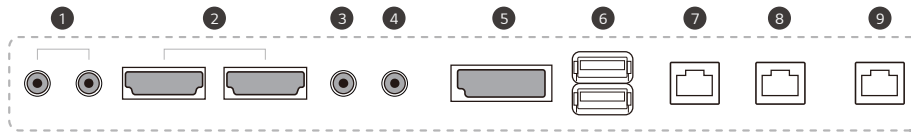

* The image is for illustrative purposes only

55XE4F

49XE4F

CONNECTIVITY

- ① SPEAKER OUT ④ RS232C OUT ⑦ LAN IN
- ② HDMI IN ⑤ DP IN ⑧ LAN OUT
- ③ RS232C IN ⑥ USB IN ⑨ HDBaseT IN

XE4F Series		55XE4F	49XE4F
PANEL	Screen Size	55	49
	Panel Technology	IPS, M+(WRGB)	IPS, M+(WRGB)
	Back Light Type	Direct	Direct
	Aspect Ratio	16 : 9	16 : 9
	Native Resolution	1,920 x 1,080 (FHD, WRGB)	1,920 x 1,080 (FHD, WRGB)
	Brightness	4,000 cd/m ² (Typ.), 3,200 cd/m ² (Min.)	4,000 cd/m ² (Typ.), 3,200 cd/m ² (Min.)
	Contrast Ratio	1,200:1	1,300:1
	Dynamic CR	500,000:1	500,000:1
	Viewing Angle (H x V)	178 x 178	178 x 178
	Response Time	Typ. 9ms (G to G BW)	Typ. 8ms (G to G BW)
	Surface Treatment (Haze, Quarter Wave Plate)	Haze 3%, QWP	Haze 3%, QWP
	Local dimming	48 Blocks	48 Blocks
	Life Time (Typ.)	50,000 Hrs	50,000 Hrs
	Operation Hours	24 Hrs	24 Hrs
Orientation	Portrait & Landscape	Portrait & Landscape	
CONNECTIVITY	Input	HDMI(2), DP, HDBaseT, USB(2)	
	Output	External Speaker Out(L/R)	
	External Control	RS232C In/Out, RJ45(LAN) In/Out	
PHYSICAL SPECIFICATION	Protection Glass	5mm(IK 10, Degree of Protection, Tempered, Anti-Reflective)	5mm(IK 10, Degree of Protection, Tempered, Anti-Reflective)
	Bezel Color	Black	Black
	Bezel Width	38.4mm(T/B), 26.0mm(L/R)	38.4mm(T/B), 26.0mm(L/R)
	Monitor Dimension (W x H x D)	737.4 x 1,292.5 x 88.0mm	656.2 x 1153x 88.0mm
	Weight (Head)	40kg	32Kg (TBD)
	Packing Dimensions (W x H x D)	1,446 x 890 x 207 mm	1,286 x 797 x 207mm
	Packed Weight	45kg	37Kg (TBD)
Handle	X	X	
KEY FEATURE	webOS4.0 Platform, Internal Memory(16G, System 4GB+ Available 12GB) Temperature Sensor, Auto Brightness sensor, BLU Sensor, Pixel sensor, Gyro Sensor, Humidity Sensor Outdoor API control, HDBaseT, WOL, webRTC, Control Manager; DPM, Smart Energy Saving		
ENVIRONMENT CONDITIONS	Operation Temperature	-30°C to 50 °C	-30°C to 50 °C
	Operation Humidity	5 % to 100 %	5 % to 100 %
POWER	Power Supply	100-240V~, 50/60Hz	100-240V~, 50/60Hz
	Power Type	Built-In Power	Built-In Power
POWER CONSUMPTION	Typ./Max.	310/390W	290/370W
	Smart Energy Saving	170W	170W
CERTIFICATION	Safety	IEC 60950-1 / EN 60950-1 / UL 60950-1	IEC 60950-1 / EN 60950-1 / UL 60950-1
	EMC	FCC Class "A" / CE / KCC	FCC Class "A" / CE / KCC
	ErP / Energy Star	ErP "C" /NA	ErP "C" /NA
SOFTWARE COMPATIBILITY	SuperSign	Yes(CMS, Control)	Yes(CMS, Control)
	Signage365Care	Yes	Yes
ACCESSORY	Basic	Remote Controller, Manual(EIG, IG , OM), Regulation Book, Phone to RS232C Gender, HDMI Cable , POWER CABLE, Battery	