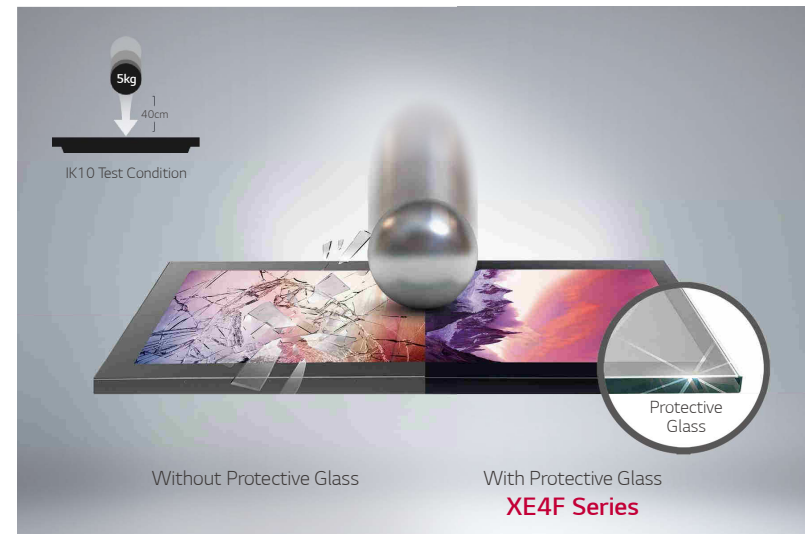

Protective Glass (IK10 Certified)

The tempered and laminated front glass ensures optimum protection from outdoor extremities, resulting in minimal to no damage from external impacts.