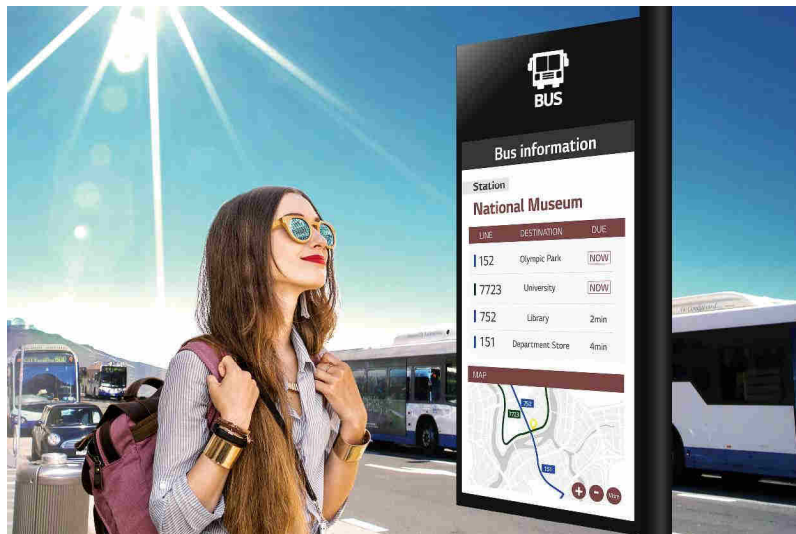

Bright & Brilliant

The XE4F series possess powerful brightness of 4,000nits, providing clear and vivid picture quality even under direct sunlight.