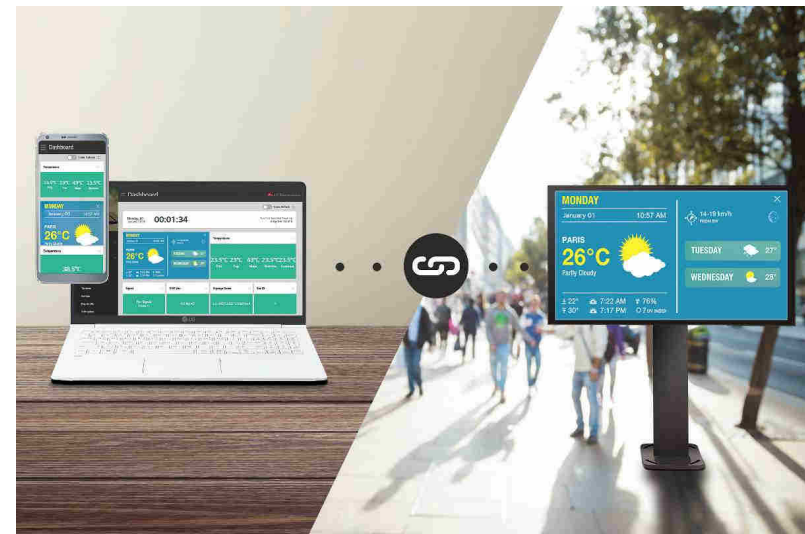

* The image is for illustrative purposes only