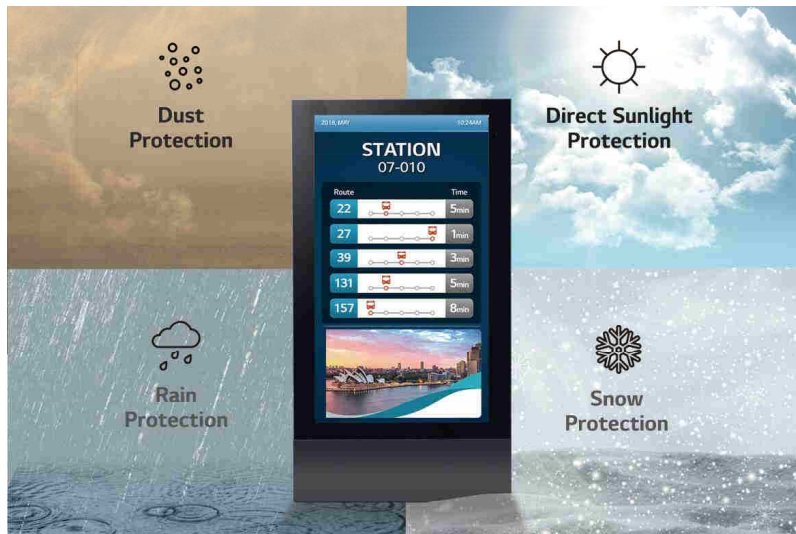

Bright & Brilliant

The XE4F series possess powerful brightness of 4,000nits, providing clear and vivid picture quality even under direct sunlight.

Wide Viewing Angle

IPS technology provides better control of the liquid crystals, which in turn allows the screen to be viewed at virtually any angle.

Long Lasting Brightness

By adding more LED units, XE4F operates brighter at a lower temperature, thereby lasting longer than conventional products.

Visible with Polarized Sunglasses

QWP* enables clear visibility even when the viewer is wearing polarized sunglasses.

* Quarter Wave Plate

Secured Protection with IP56 Design

The display is sealed with IP56 design for reliable operation. It's designed to be not only waterproof but also weatherproof against the damaging effects of the sun, rain, snow, dust and wind, an essential feature for outdoor application.