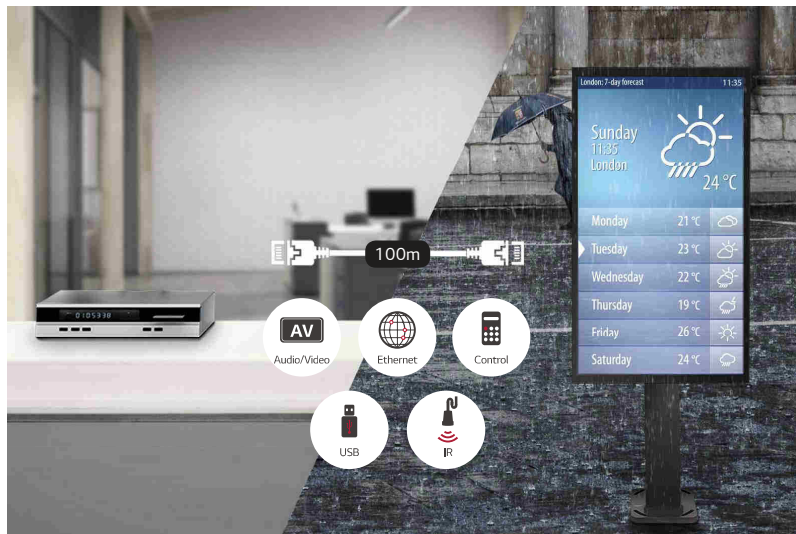

Support HDBaseT™

XE4F Series support HDBaseT™, the global standard for the transmission of ultra-high definition video & audio, Ethernet, controls, USB and IR over a single, long-distance cable, for easier control of the display and saving installation and maintenance costs.

* XE4F Series don't support the power supply

Web Monitoring

This web-based monitoring solution is user-friendly and allows the user to be at ease. It enables the user to have full access anywhere at anytime from their mobile phone while having access to both current and past data. It allows the user to monitor the unit, make adjustments, and control the unit remotely in real time.