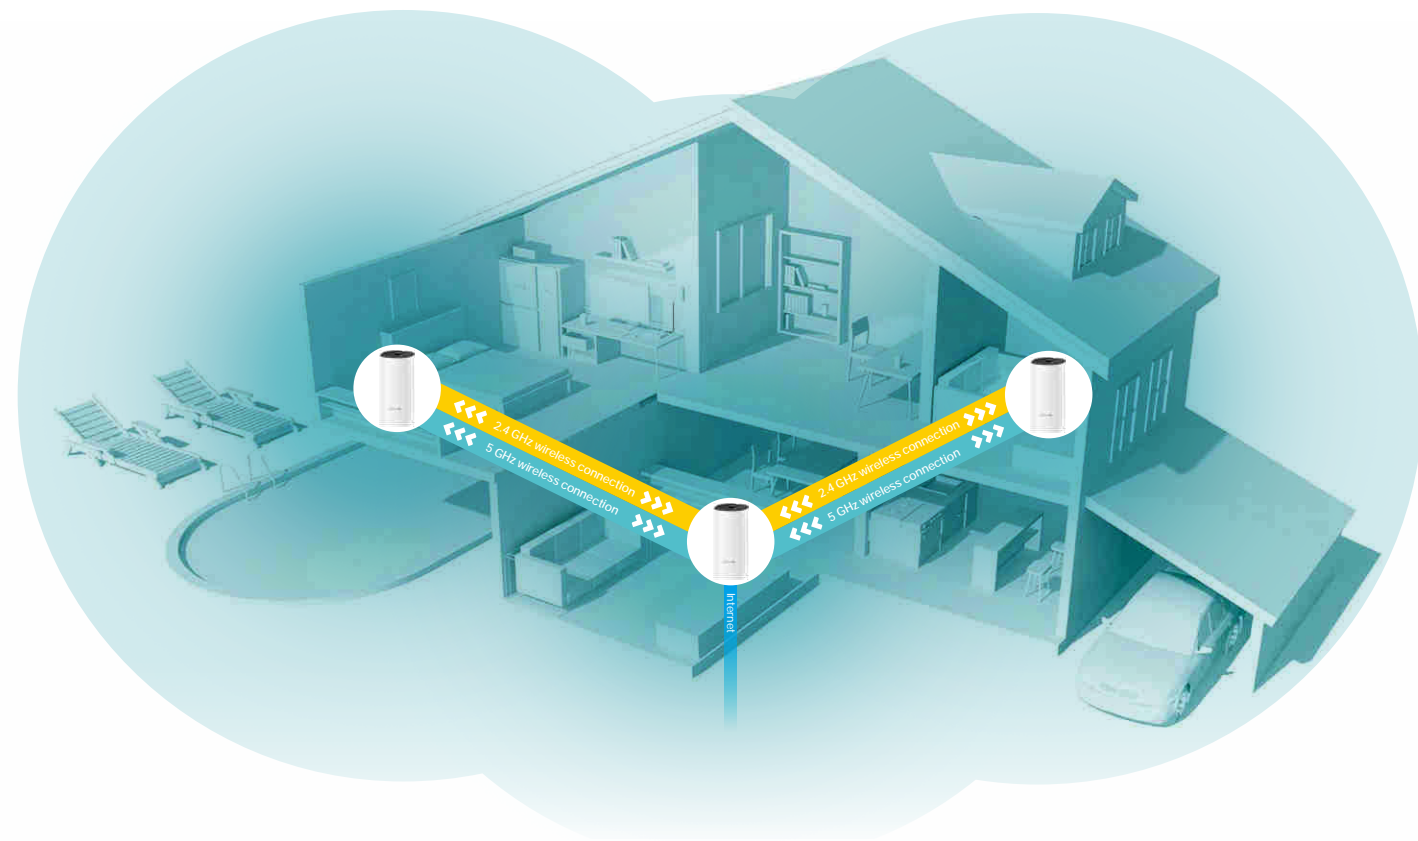

deco™

Whole Home Mesh Wi-Fi System
Seamless Roaming | Parental Controls | Easy Setup

AC1200 Whole Home Mesh Wi-Fi System

Deco M4

 tp-link

Highlights

Fast. Stable. Everywhere.

Deco is the simplest way to guarantee a strong Wi-Fi signal in every corner of your home. Enjoy fast, stable connections for an army of devices in a whole-home coverage. Setup is made easier with the Deco app there to walk you through every step.

Wi-Fi Dead-Zone Killer

Eliminate weak signal areas with whole home Wi-Fi. No more searching around for a stable connection.

No More Buffering

3x faster AC1200 dual band Wi-Fi ensures a smooth gaming and 4K streaming experience with 11ac Wave 2 MU-MIMO technology and provides lag-free connections for up to 100 devices.

Seamless Roaming with One Wi-Fi Name

Deco units work together to form one unified Wi-Fi network with a single SSID. Walk through your home and stay connected with the fastest possible speeds thanks to Deco's seamless coverage and Plug-and-Play Mesh Technology.

Parental Controls

Limit online time and block inappropriate content according to unique profiles created for each family member.

Features

Assisted Setup

Easily set up Decos and find the ideal spot to place each unit