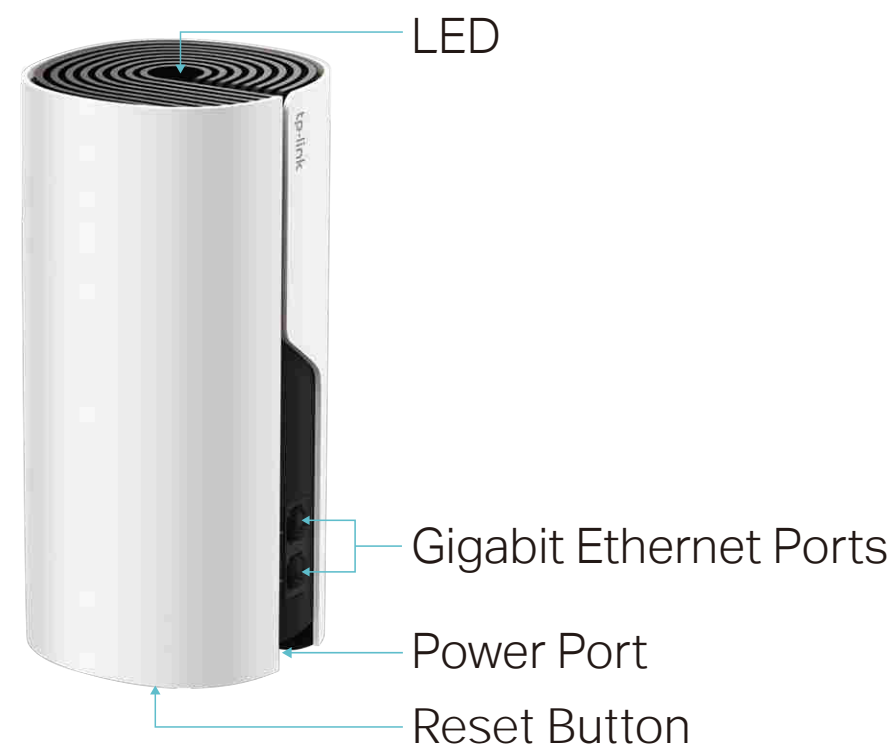

- Router Mode – Create an instant private wireless network
- Access Point Mode – Create Wi-Fi access for any existing wired network

Work with All Deco Models

Form a Mesh network with your desired Deco models

All Deco models can work together. Just expand Mesh Wi-Fi coverage anytime by adding more Decos

Specifications

Hardware

- Ports: 2 WAN/LAN Gigabit Ethernet Ports, 1 Power Port
- Buttons: 1 Reset button on the underside
- Antenna Type: 2 internal dual-band antennas per Deco unit
- Dimensions: 7.5 × 3.6 × 3.6 in. (190.5 × 90.7 × 90.7 mm)
- Power Adapter Input: 100-240V~ 50/60Hz 0.3A
- Power Adapter Output: 12V = 1A