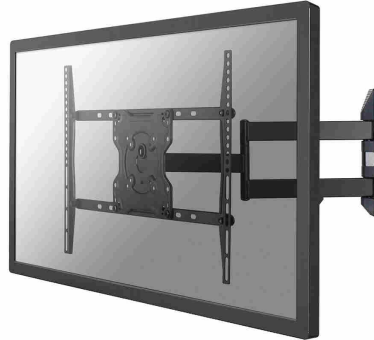

FPMA-W460BLACK

NEOMOUNTS TV WALL MOUNT

SPECIFICATIONS

GENERAL

Min. screen size*	42 inch
Max. screen size*	70 inch
Max. weight	40 kg (per screen)
Screens	1
VESA minimum	75x75 mm
VESA maximum	600x400 mm
Distance to wall	6-51 cm

FUNCTIONALITY

Type	Swivel
Tilt (degrees)	20°
Swivel (degrees)	180°
Rotate (degrees)	10°

INFORMATION

Color	Black
Main material	Steel
Warranty	5 year
EAN code	8717371449995

*Please note: The inch sizes stated are just an indication, combined with the weight and VESA sizes. The maximum weight and VESA size are absolute restrictions for the products and should not be exceeded.

Neomounts