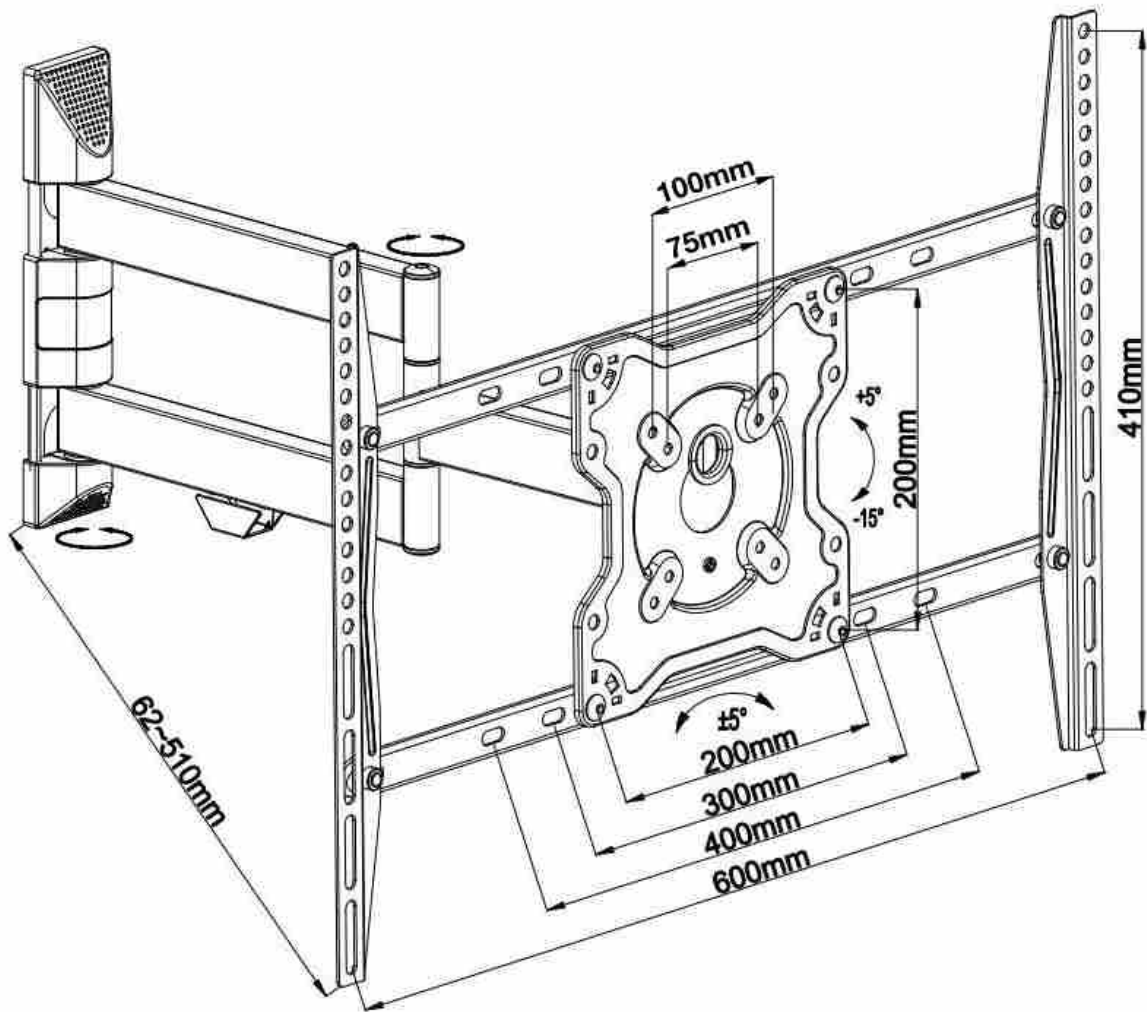

FPMA-W460BLACK

NEOMOUNTS TV WALL MOUNT

Neomounts