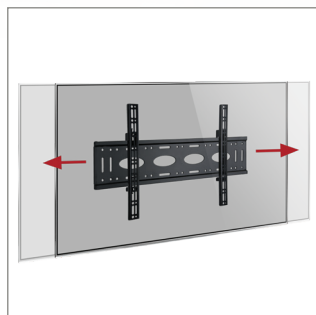

BT8442

UNIVERSAL FLAT SCREEN WALL MOUNT

Designed for large sized screens, the BT8442 supports weights up to 80kg and features a low-profile design that mounts screens just 30mm from the wall. The universal interface accommodates mounting patterns up to 655 x 400mm and comes with adjustment screws which allow the screen to be levelled once mounted.

SPECIFICATION

Recommended screen size	49" - 80"
Max load	80kg
Fits universal patterns	up to 655 x 400mm
Distance from wall	30mm
Colour	Black

*Please note the maximum load is reduced to 50kg when single pole mounted

FEATURES

- Low profile design for a close to the wall installation
- Lateral adjustment of screen once mounted
- Levelling screws allow adjustment of screen height
- Compatible with B-Tech's collar and pole system for pole mounting screens
- Security locking screws help prevent unauthorised removal of screens
- Simple 'hook-on' installation
- All mounting hardware included

Low profile design mounts screen only 30mm from the wall

Lateral adjustment of screen once mounted

Levelling screws allow adjustment of screen height

Security locking screws help prevent unauthorised removal of screens