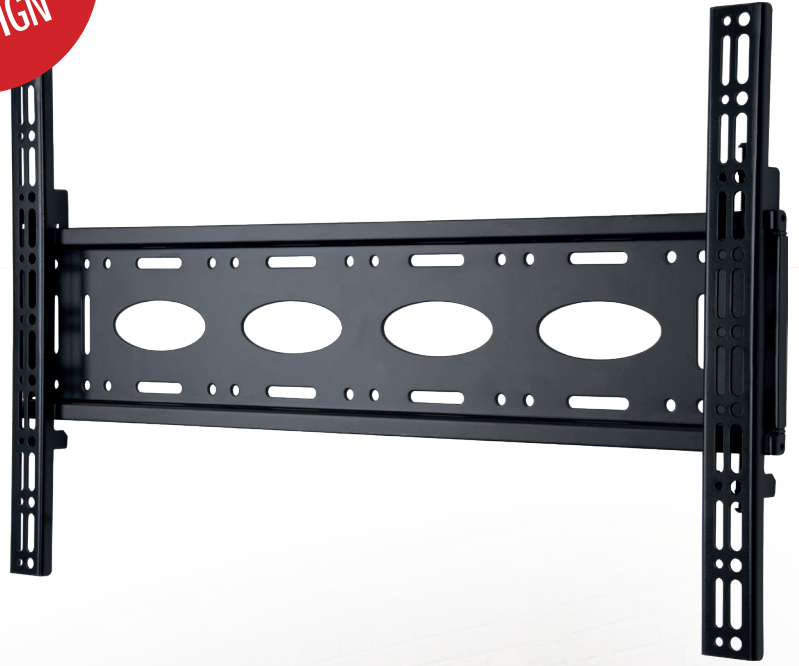

BT8442

UNIVERSAL FLAT SCREEN WALL MOUNT

Designed for large sized screens, the BT8442 supports weights up to 80kg and features a low-profile design that mounts screens just 30mm from the wall. The universal interface accommodates mounting patterns up to 655 x 400mm and comes with adjustment screws which allow the screen to be levelled once mounted.

SPECIFICATION

Recommended screen size	49" - 80"
Max load	80kg
Fits universal patterns	up to 655 x 400mm
Distance from wall	30mm
Colour	Black

*Please note the maximum load is reduced to 50kg when single pole mounted

FEATURES

- Low profile design for a close to the wall installation
- Lateral adjustment of screen once mounted
- Levelling screws allow adjustment of screen height
- Compatible with B-Tech's collar and pole system for pole mounting screens
- Security locking screws help prevent unauthorised removal of screens
- Simple 'hook-on' installation
- All mounting hardware included

Low profile design mounts screen only 30mm from the wall

Lateral adjustment of screen once mounted

Levelling screws allow adjustment of screen height

Security locking screws help prevent unauthorised removal of screens