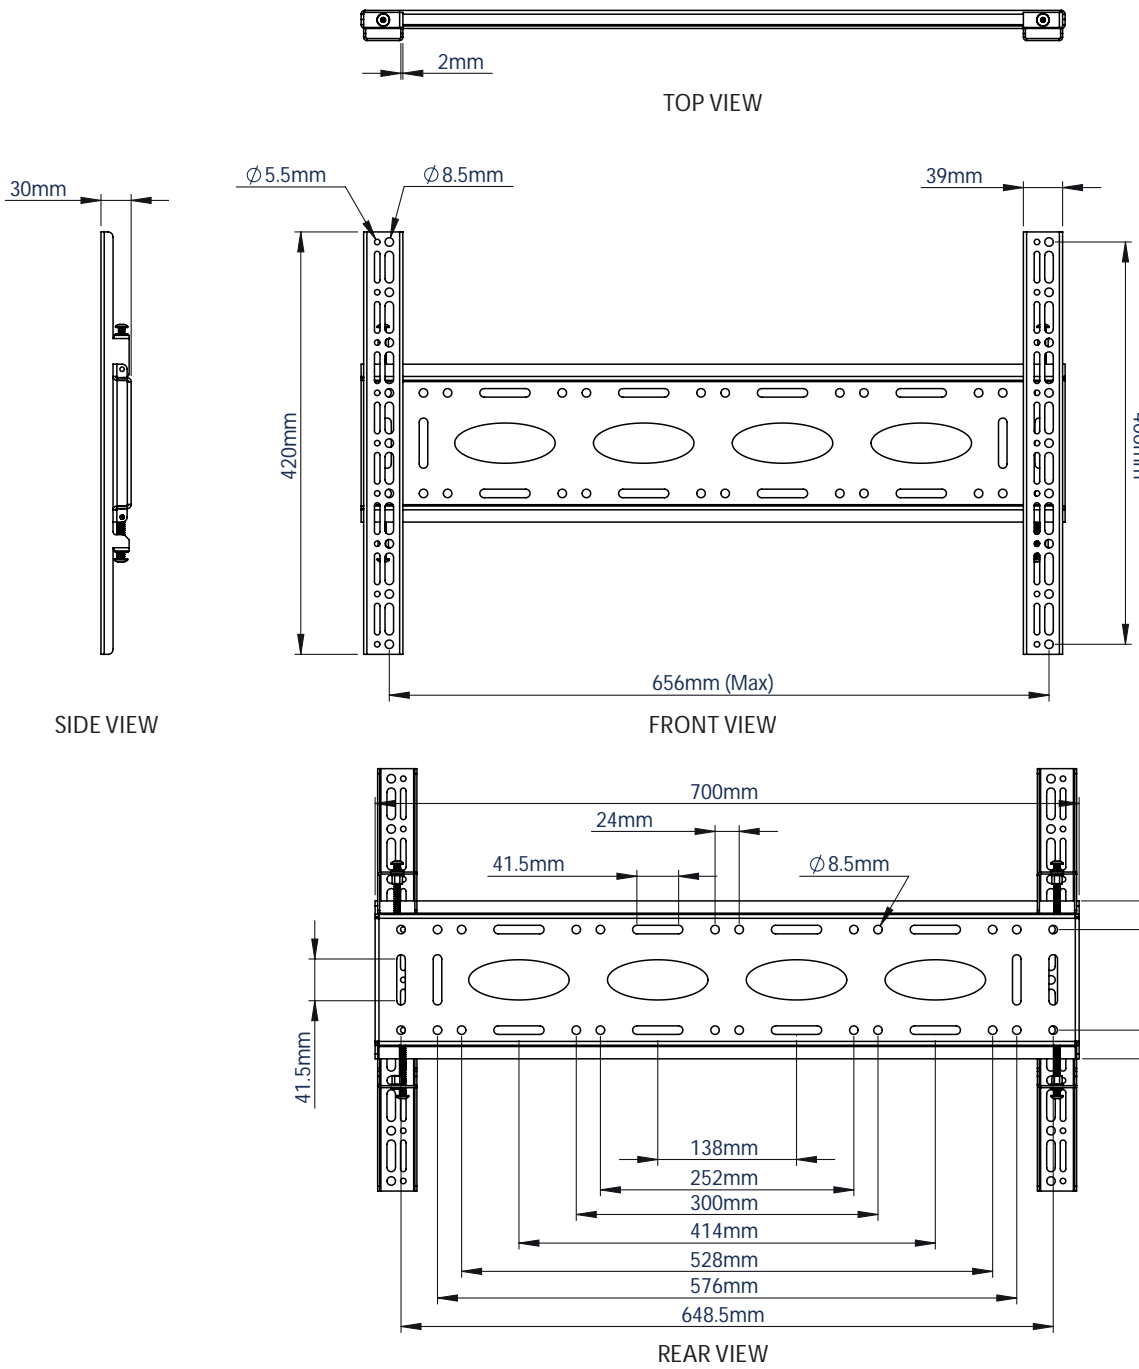

PACKING INFORMATION

COLOUR:	ORDER REF:	EAN CODE:	MASTER CARTON QTY:	INNER CARTON QTY:	MASTER CARTON WEIGHT:	MASTER CARTON CUBE:
Black	BT8442/B	5019318651229	4	0	16kg	0.0211cbm