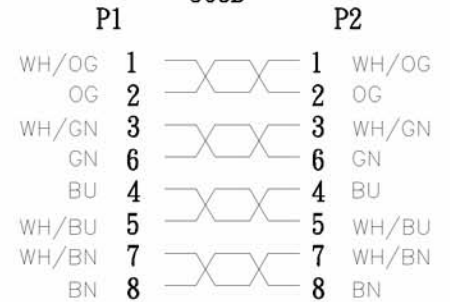

PIN OUT
568B

NOTES:

- 1:100% short,open and miss wire test.
- 2:Cable marking:4Pairs 24AWG CAT5e Verified For Gigabit Ethernet RoHS & REACH Compliant 7822851

③	OUTER MOULDED	70P PVC,THE COLOR ACCORDING TO CABLE COLOR	0.018	KG
②	CONNECTOR	UTP CAT.5E 8P8C TRANSPARENT PC HEAD,THE PIN FOR GOLD PLATED 3U"	2	PCS
①	CABLE	UTP CAT.5E[1P*24AWG(7/0.19)CCA]*4C,JACKET:PVC,OD:5.2±0.2MM	L	M
NO.	MATERIAL	DESCRIPTION	QTY.	UNIT