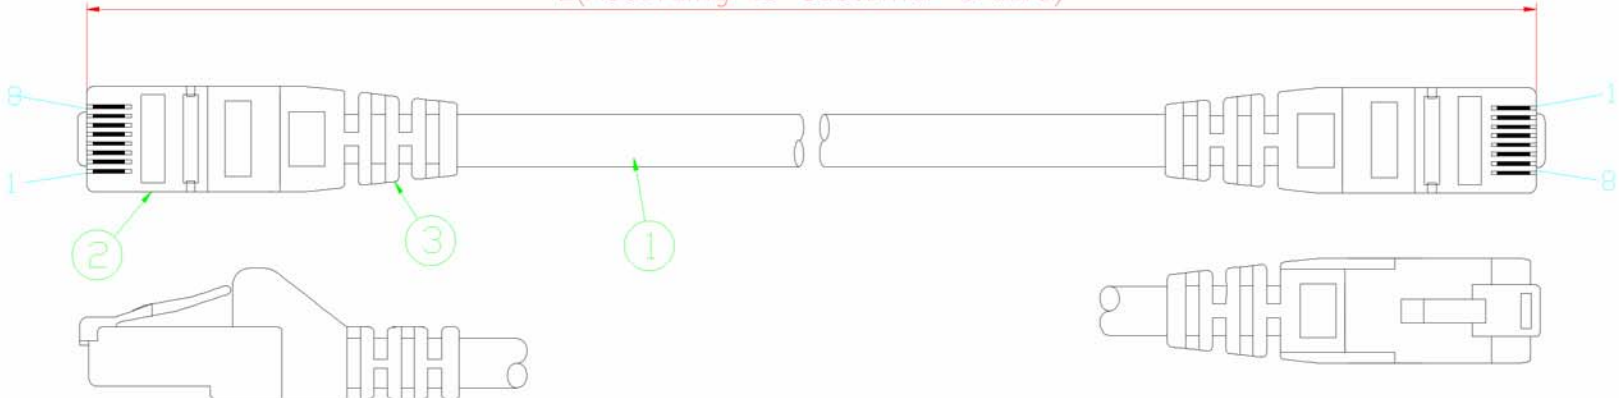

L(According to customer orders)