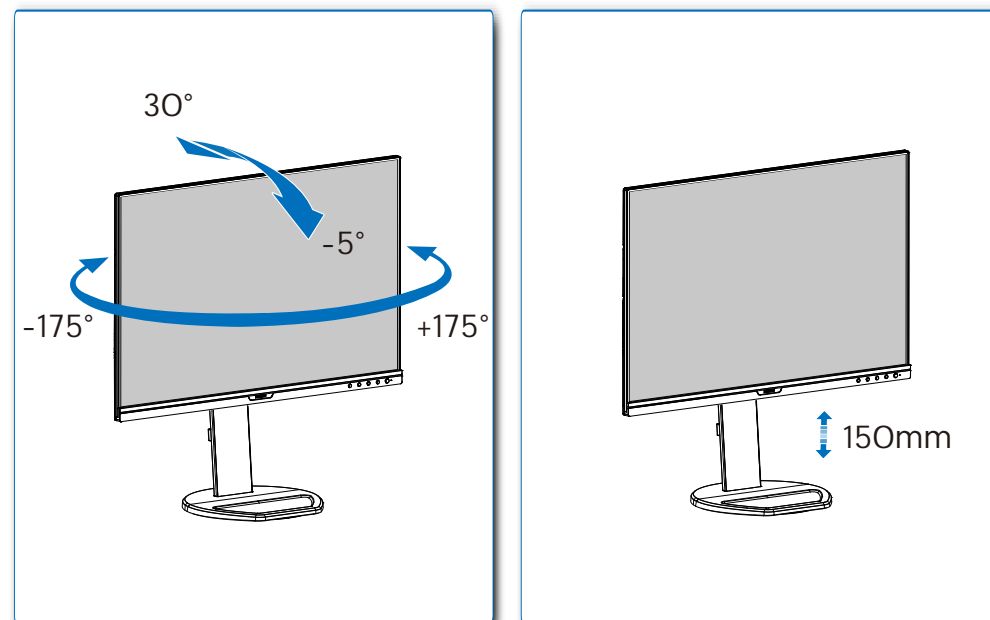

GRAPHIC DEVELOPMENT MMD	
Product name	_241B7QGJEB
Project name	
Project no.	
Finishing	Folded sheet
Scale	1:1
Size Spreads	594 (W) x 210 (H) mm
Size	148.5 (W) x 210 (H) mm
Operator(s)	
Date amended	
VERSION No.	
APPROVAL	
QC Lithographer	
Product Manager	
Date Check	
ARTWORK DOCUMENT	
Paper	80gsm White, woodfree coated
Numbers of colours	2Cx2C
Spotcolor	
Aftertreatment	
☐ Cropping	
☐ Coating	
☐ Varnishing	
☐ Embossing	
☐ Cutterguide	
☐ Die-cut	
☐ Binding	
☐ Glue	

4