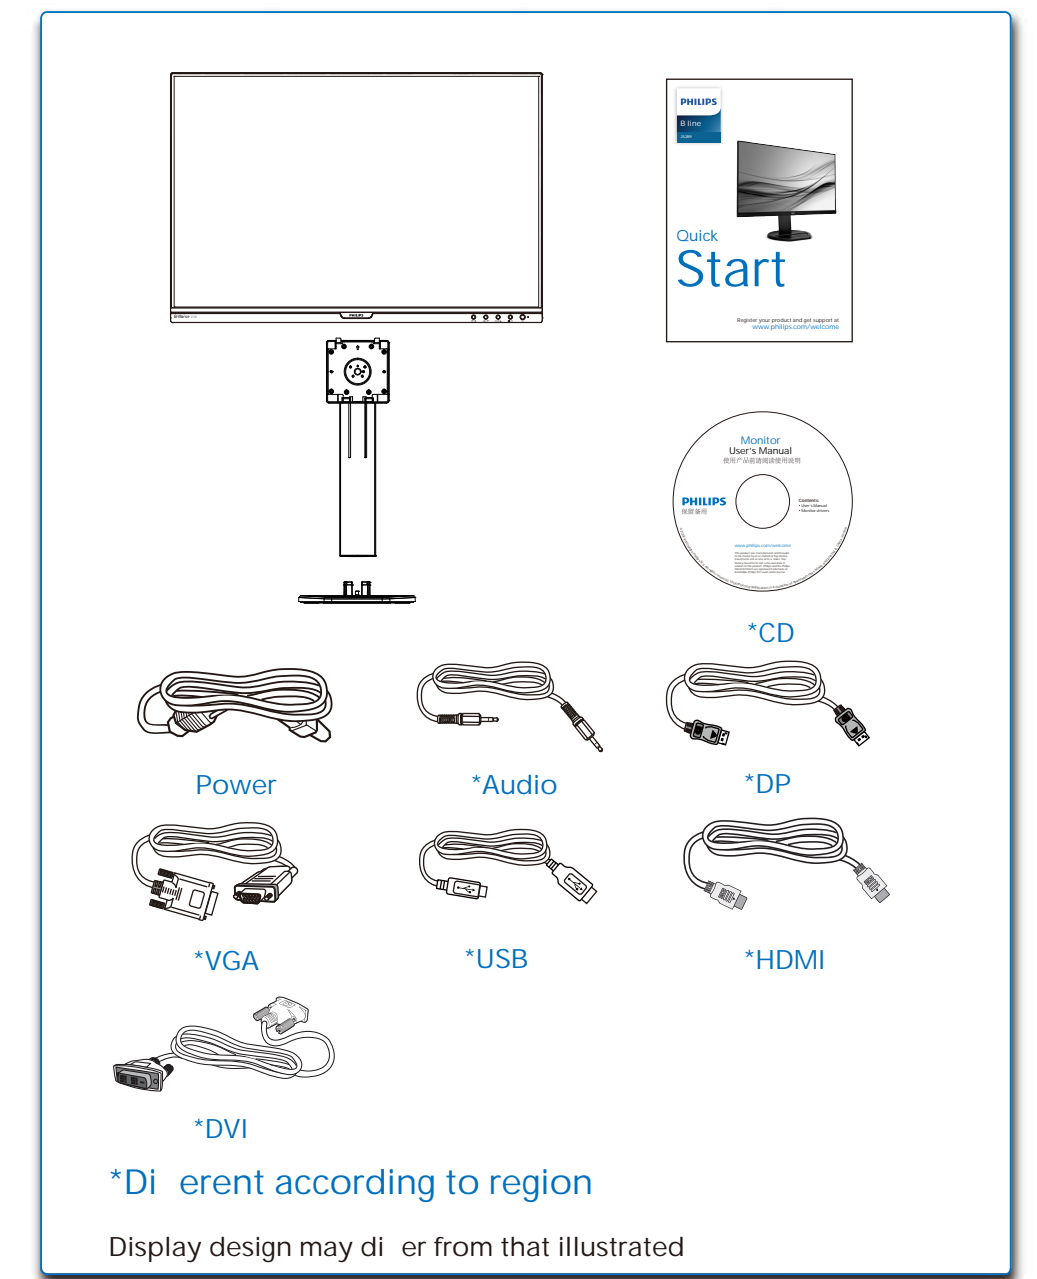

GRAPHIC DEVELOPMENT MMD	
Product name	_241B7QGJEB
Project name	
Project no.	
Finishing	Folded sheet
Scale	1:1
Size Spreads	594 (W) x 210 (H) mm
Size	148.5 (W) x 210 (H) mm
Operator(s)	
Date amended	
VERSION No.	
APPROVAL	
QC Lithographer	
Product Manager	
Date Check	
ARTWORK DOCUMENT	
Paper	80gsm White, woodfree coated
Numbers of colours	2Cx2C
Spotcolor	
Aftertreatment	
☐ Cropping	
☐ Coating	
☐ Varnishing	
☐ Embossing	
☐ Cutterguide	
☐ Die-cut	
☐ Binding	
☐ Glue	

4

EN Need help?

Online help: www.philips.com/support
需要帮助?
在线帮助: www.philips.com/support

- **FR** Besoin d'aide?
  Aide en ligne: www.philips.com/support
- **ES** ¿Necesita ayuda?
  Ayuda en línea: www.philips.com/support
- **DE** Benötigen Sie Hilfe?
  Online-Hilfe: www.philips.com/support
- **IT** Avete bisogno di aiuto?
  Guida in linea: www.philips.com/support
- **BR** Precisa ajuda?
  Ajuda online: www.philips.com/support
- **KO** 도움이 필요하신가요?
  온라인 도움말: www.philips.com/support
- **UK** Потребуйте помощи?
  Підтримка он-лайн: www.philips.com/support
- **RU** Нужна помощь?
  Интерактивная справка:
  www.philips.com/support
- **TR** Yardıma ihtiyacınız var mı?
  Online yardım: www.philips.com/support
- **HI** क्या सहायता की जरूरत है?
  ऑनलाइन सहायता: www.philips.com/support
- **AR** هل تريد المساعدة?
  www.philips.com/support للمساعدة عبر الإنترنت
- **JP** ヘルプが必要ですか?
  オンラインヘルプ: www.philips.com/support

Version: M9252BQ1L

© 2018 Koninklijke Philips N.V. All rights reserved.

This product was manufactured and brought to the market by or on behalf of Top Victory Investments Ltd. or one of its affiliates. Top Victory Investments Ltd. is the warrantor in relation to this product. Philips and the Philips Shield Emblem are registered trademarks of Koninklijke Philips N.V. used under license.

Specifications are subject to change without notice.
www.philips.com