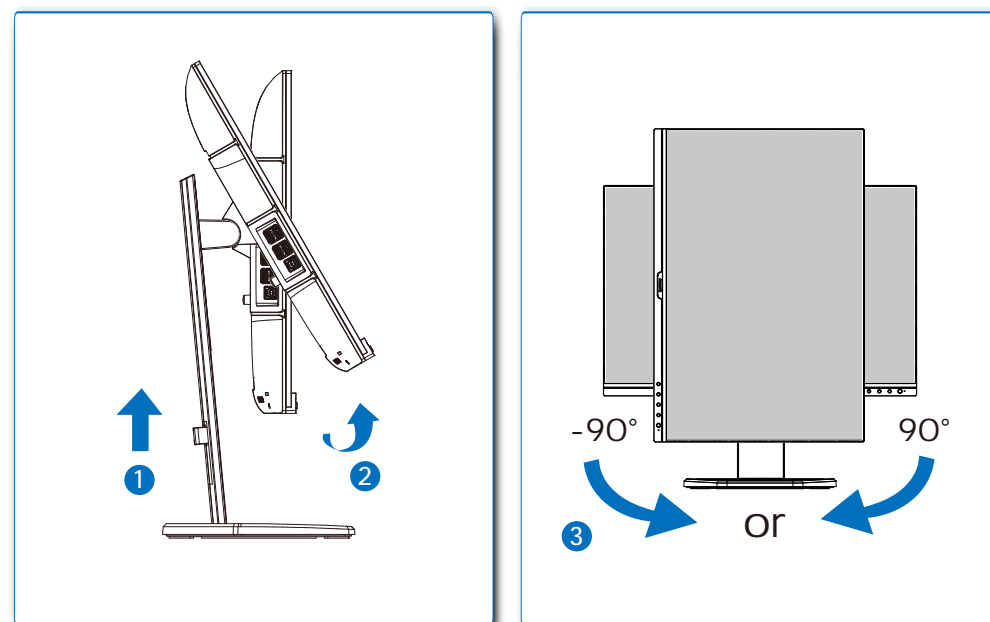

GRAPHIC DEVELOPMENT MMD	
Product name	_241B7QGJEB
Project name	
Project no.	
Finishing	Folded sheet
Scale	1:1
Size Spreads	594 (W) x 210 (H) mm
Size	148.5 (W) x 210 (H) mm
Operator(s)	
Date amended	
VERSION No.	
APPROVAL	
QC Lithographer	
Product Manager	
Date Check	
ARTWORK DOCUMENT	
Paper	80gsm White, woodfree coated
Numbers of colours	2Cx2C
Spotcolor	
Aftertreatment	
☐ Cropping	
☐ Coating	
☐ Varnishing	
☐ Embossing	
☐ Cutterguide	
☐ Die-cut	
☐ Binding	
☐ Glue	

4