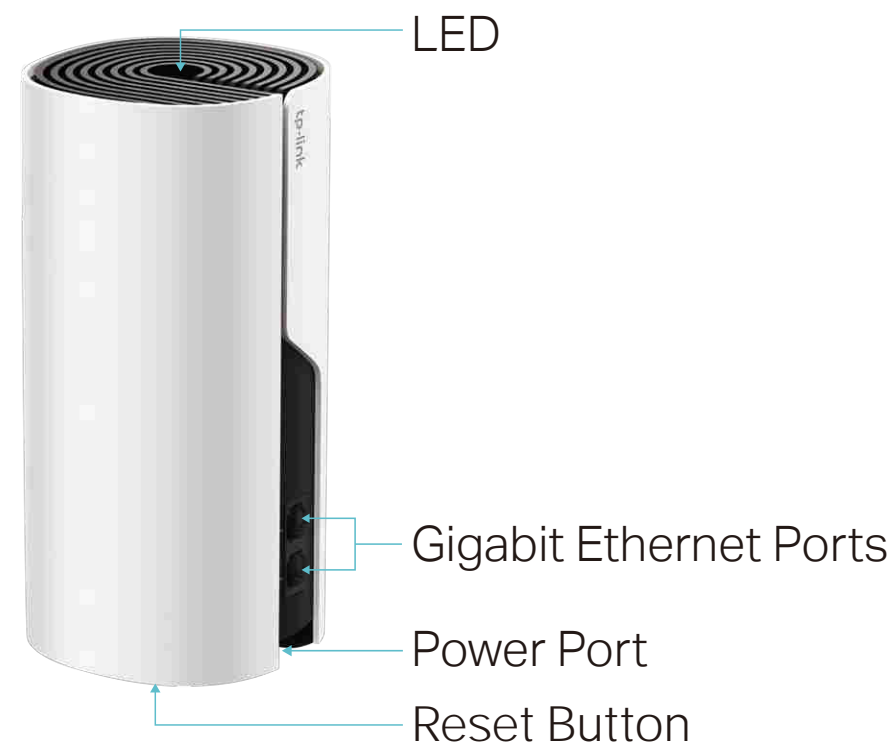

## Hardware

- Ports: 2 WAN/LAN Gigabit Ethernet Ports, 1 Power Port
- Buttons: 1 Reset button on the underside
- Antenna Type: 2 internal dual-band antennas per Deco unit
- Dimensions: 7.5 × 3.6 × 3.6 in. (190.5 × 90.7 × 90.7 mm)
- Power Adapter Input: 100-240V~ 50/60Hz 0.3A
- Power Adapter Output: 12V = 1A