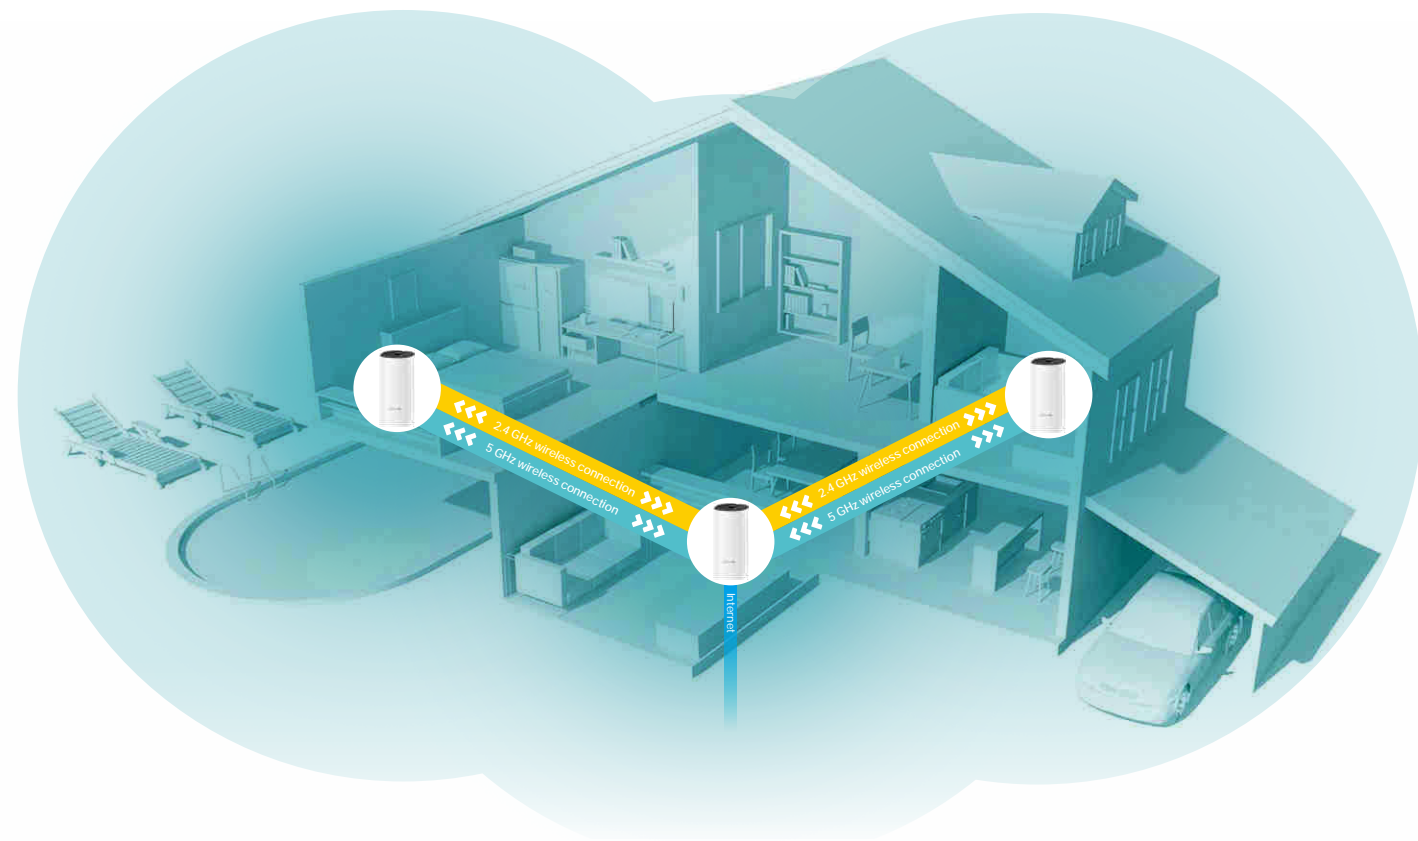

deco™

Whole Home Mesh Wi-Fi System  
Seamless Roaming | Parental Controls | Easy Setup

# AC1200 Whole Home Mesh Wi-Fi System

Deco M4

 tp-link

## Fast. Stable. Everywhere.

Deco is the simplest way to guarantee a strong Wi-Fi signal in every corner of your home. Enjoy fast, stable connections for an army of devices in a whole-home coverage. Setup is made easier with the Deco app there to walk you through every step.