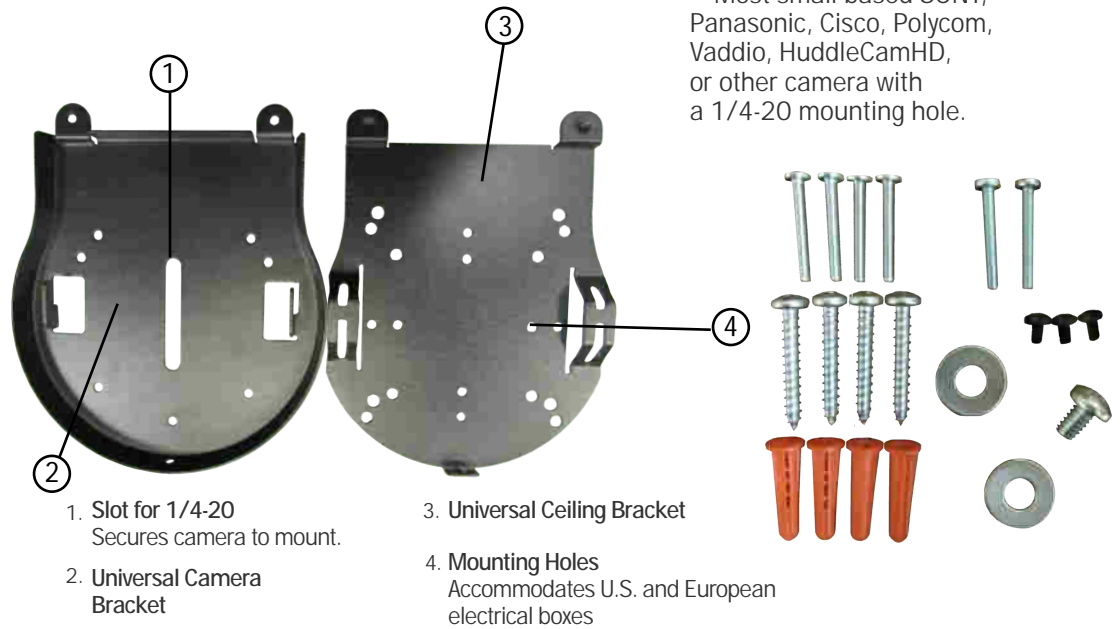

PTZ OPTICS

Small Universal Ceiling Mount

Model Number: PT-CM-1-BK

Mounts directly to ceiling with supplied hardware.

Also mounts directly to:

- U.S. single gang device box
- U.S. 4" square, round or octagonal junction box
- European single gang box (any with 60mm hole pattern)
- Universally compatible with any camera with 1/4-20 mounting interface
- Mounting hardware included

This Universal Ceiling Mount was designed specifically as an ideal way to ceiling mount PTZ cameras. Constructed from heavy gauge steel, this mount comes with 3 year manufacture warranty.

Compatibility

- All PTZOptics Cameras
- Most small based SONY, Panasonic, Cisco, Polycom, Vaddio, HuddleCamHD, or other camera with a 1/4-20 mounting hole.

Specifications

Size & Weight

Dimensions (in.)	5.56 W x 6.5 L
Dimensions (mm.)	142 W x 166 L
Weight (lbs.)	1.0
Weight (kg.)	0.45

What's in the Box

Universal Camera Mount - 2 piece

Mounting Hardware:

- (1) 1/4-20 x 3/8" camera mounting screw
- (2) 1/4" Flat Washers
- (3) M3 x 6mm safety screw
- (2) #6-32 x 1" U.S. box mounting screw
- (2) #8-32 x 1" U.S. box mounting screw
- (2) M3.5 x 25mm European box mounting screw
- (2) #10 x 1-1/4" pan head screw
- (2) #10 - 12 x 1" conical plastic anchor