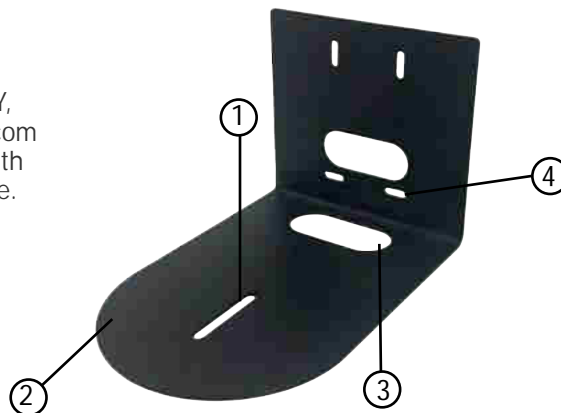

#### Features

- Mounts directly to wall with supplied hardware
- Black powder coat finish provides long lasting durability
- Universally compatible with all center mount cameras
- Mounting hardware included
- 3 Year Warranty

#### Compatibility

- All small base HuddleCamHD Cameras
- All PTZOptics Cameras
- Most small based SONY, Panasonic, Cisco, Polycom and Vaddio cameras with a 1/4-20 mounting hole.

This Universal Thin Profile Wall Mount was designed specifically for an ideal way to wall mount a camera above or below a plasma or LCD monitor. Constructed from heavy gauge steel, this mount comes with a 3 year manufacture warranty.

1. Slot for 1/4-20 machine screw  
Secures camera to mount.
2. Mount Base  
5 11/16" wide universal metal camera tray.
3. Cable Access  
Convenient cable access under mount or through wall.
4. Wall Mounting Holes  
Precut 4 post pattern fits U.S. doublegang box.

#### Specifications

Size & Weight	
Dimensions (in.):	5-11/16W x 8-5/16D x 5-1/16H
Dimensions (mm.)	145W x 212D x 129H
Weight (lbs.)	1.9
Weight (kg.)	0.84