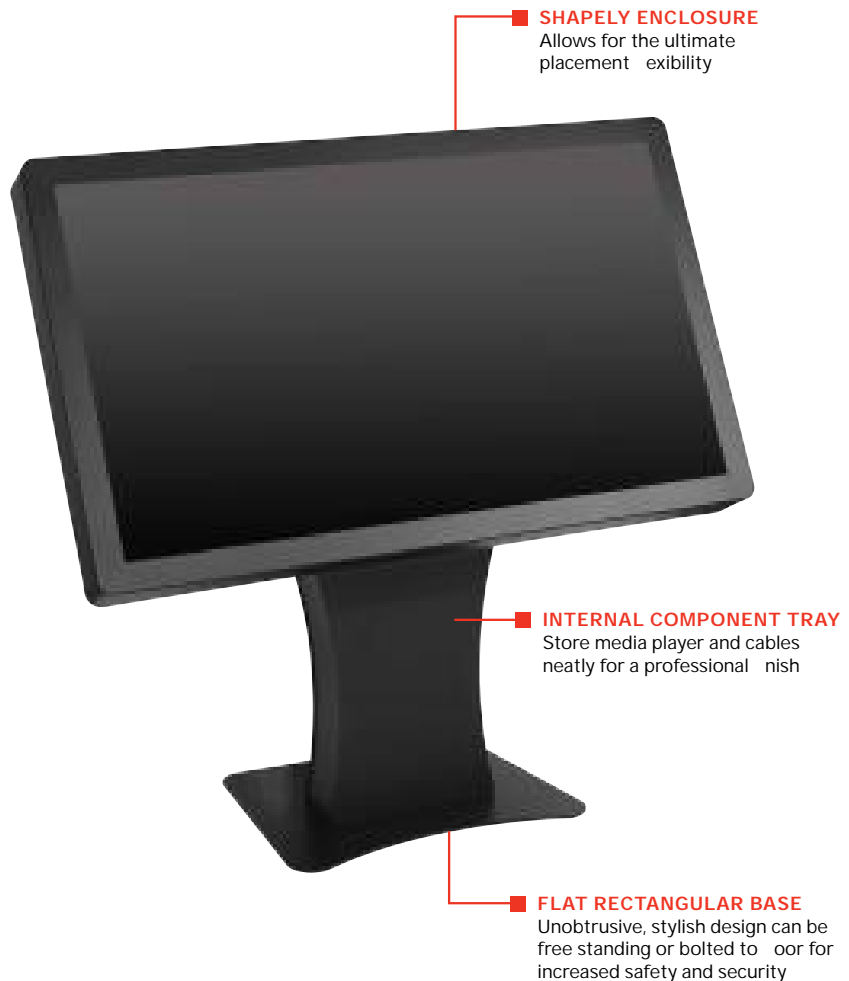

KILH540/542/543-EUK  
KILH546/547/548-EUK  
KILH549/550/555-EUK

Max load  
75lb  
(34kg)

# Landscape Kiosk

Fits most 40", 42", 43", 46", 47", 48", 49", 50" and 55" Displays  
less than 3.50" (89mm) deep

Experience the elegance of Peerless-AV's new indoor, Landscape Kiosk, designed to support the latest digital signage displays. With a flat base that can be free standing or bolted to the ground, the kiosk allows for quick access to electric and data cables, making it easy to install and maintain. This kiosk also includes an internal tray for media players and cables, with direct access to parts requiring maintenance. For theft protection, the kiosk features hex pin screw locks. From entertaining to way finding, this new kiosk is an ideal solution for any indoor application setting - from corporate to retail to hospitality, and beyond.

- Modern, hourglass body design with a curved, corner pull-out display cover
- Display lines flush with the kiosk window for a clean look
- Supports a wide range of aesthetic options including multiple colors, vinyl wraps, etc. to best match the environment or promote brand strategy
- Pre-assembled to simplify installation of entire solution
- High-performance, premium powder coat finish protects the unit and extends the product lifespan for years