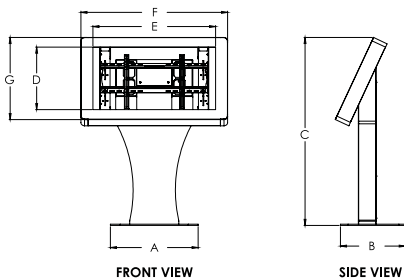

Package Specifications

	PACKAGE SIZE (W x H x D)	PACKAGE SHIP WEIGHT	PACKAGE UPC CODE		PACKAGE CONTENTS	UNITS IN PACKAGE
KILH540/542/543(-S)-EUK	48.00" x 60.00" x 40.00" (1219 x 1524 x 1016mm)	KILH540-EUK: 182lb (83kg)	KILH540-EUK: 735029323273	KILH540-S-EUK: 735029323280	Kiosk Enclosure, Display Mounting Hardware & Installation Instructions	1
KILH546/547/548(-S)-EUK		KILH542-EUK: 185b (84kg)	KILH542-EUK: 735029323297	KILH542-S-EUK: 735029323303		
KILH549/550(-S)-EUK		KILH543-EUK: 186lb (84kg)	KILH543-EUK: 735029323310	KILH543-S-EUK: 735029323440		
KILH555(-S)-EUK		KILH546-EUK: 193lb (88kg)	KILH546-EUK: 735029323327	KILH546-S-EUK: 735029323334		
		KILH547-EUK: 193lb (88kg)	KILH547-EUK: 735029323341	KILH547-S-EUK: 735029323358		
		KILH548-EUK: 193lb (88kg)	KILH548-EUK: 735029323365	KILH548-S-EUK: 735029323372		
		KILH549-EUK: 197lb (89kg)	KILH549-EUK: 735029323389	KILH549-S-EUK: 735029323396		
		KILH550-EUK: 198lb (90kg)	KILH550-EUK: 735029323402	KILH550-S-EUK: 735029323419		
		KILH555-EUK: 205lb (93kg)	KILH555-EUK: 735029323426	KILH555-S-EUK: 735029323433		

Accessories

CL-SCG200: Screen Cleaning Gel
DEB-HD10: 32' (10m) High Speed HDMI® Cables with Ethernet

All dimensions = inch (mm)

MODEL NO.	DIMENSION "A"	DIMENSION "B"	DIMENSION "C"	DIMENSION "D"	DIMENSION "E"	DIMENSION "F"	DIMENSION "G"
KILH540-EUK	25.00" (635mm)	18.50" (470mm)	53.60" (1362mm)	19.69" (500mm)	34.97" (888mm)	41.86" (1063mm)	25.83" (656mm)
KILH542-EUK	25.00" (635mm)	18.50" (470mm)	53.60" (1362mm)	20.68" (525mm)	36.72" (933mm)	41.86" (1063mm)	25.83" (656mm)
KILH543-EUK	25.00" (635mm)	18.50" (470mm)	53.60" (1362mm)	21.21" (538mm)	37.58" (954mm)	41.86" (1063mm)	25.83" (656mm)
KILH546-EUK	25.00" (635mm)	18.50" (470mm)	54.71" (1389mm)	22.52" (572mm)	40.20" (1021mm)	46.22" (1174mm)	28.25" (718mm)
KILH547-EUK	25.00" (635mm)	18.50" (470mm)	54.71" (1389mm)	23.06" (586mm)	41.07" (1043mm)	46.22" (1174mm)	28.25" (718mm)
KILH548-EUK	25.00" (635mm)	18.50" (470mm)	54.71" (1389mm)	23.60" (600mm)	41.97" (1066mm)	46.22" (1174mm)	28.25" (718mm)
KILH549-EUK	25.00" (635mm)	18.50" (470mm)	55.04" (1398mm)	24.05" (611mm)	42.82" (1088mm)	48.09" (1221mm)	29.16" (741mm)
KILH550-EUK	25.00" (635mm)	18.50" (470mm)	55.04" (1398mm)	25.07" (637mm)	43.69" (1110mm)	48.09" (1221mm)	28.96" (736mm)
KILH555-EUK	25.00" (635mm)	18.50" (470mm)	56.15" (1426mm)	26.91" (684mm)	48.05" (1220mm)	52.45" (1332mm)	31.44" (799mm)

Architect Specifications

The Landscape Kiosk shall be a Peerless-AV® model KILH540-EUK/KILH542-EUK/KILH543-EUK/KILH546-EUK/KILH547-EUK/KILH548-EUK/KILH549-EUK/KILH550-EUK/KILH555(-S)-EUK and shall be located where indicated on the plans. Assembly and installation shall be done according to instructions provided by the manufacturer.

Visit peerless-av.com to see the complete line of AV solutions from Peerless-AV, including outdoor displays, wireless, kiosks, digital audio, display mounts, projector mounts, carts/stands, and a full assortment of accessories.

Peerless-AV
2300 White Oak Circle
Aurora, IL 60502 USA

(630) 375-5100
Fax: (800) 359-6500

Peerless-AV EMEA
Unit 3 Watford Interchange
Colonial Way, Watford
Herts, WD24 4WP
United Kingdom

+44 (0) 1923 200100
Fax: +44 (0) 1923 200101

Peerless-AV Latin America
Ave de las Industrias 413
Parque Industrial Escobedo
Escobedo, N.L.,
Mexico 66062

+52 (81) 8384-8300
Fax: +52 (81) 8384-8360

peerless-AV®
Driving Technology Through Innovation

LIT-1644 rev.1-euk