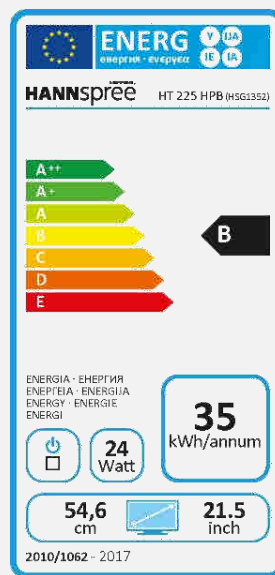

HT 225 HPB
21.5" / 54,6cm Diagonal
LED Backlight – Format 16:9

- 21,5" Touch Monitor LED Backlight
- 1920 x1080 Full HD Resolution
- 10-Point Touch
- 178° / 178° Ultra Wide Viewing Angle
- Aspect Ratio 16:9
- Hard Glass Protection (Hardness 7H)
- 80,000,000:1 Active Contrast
- HDMI + DP + VGA Inputs
- Built-In Stereo Speakers
- Multi-Video Modes : PC / Movie / Game / ECO
- Wall-Mountable (VESA)
- Ergonomic Smart adjustable stand.
- Tilt Angle:15°~70°
- HDMI Cable Included

Display Size	54,6cm / 21.5" Diagonal
Panel Type	TFT – LED Backlight
Aspect Ratio	16:9
Resolution (H x V)	1920 x 1080 Full HD
Brightness	250 cd/m ² (Panel) – 212 cd/m ² (Monitor)
Contrast (Typ.)	1.000:1 (Typical)
Contrast (Active)	80.000.000:1 (Active)
Viewing Angle L/R; U/D	178° H – 178° V (CR >10)
Response Time	7 msec (GTG)
Pixel Pitch	0,24825 (H) x 0,24825 (V) mm
Touch Type	Projected Capacitive Type – 10 Point Touch
Display Colors	16.7M Colors
Horizontal Frequency	30 – 82 kHz
Vertical Frequency	55 – 76 Hz
Max Display Frequency	1920 x 1080 @ 60Hz
Input 1	D-Sub (VGA)
Input 2	HDMI (Ver. 1.3; compatible with 1.4)
Input 3	Display Port (Ver. 1.2a)
Built-in Speakers	Yes, 2W x 2; PC Audio line in
Power Consumption	On: 24 W; Stand-by: 0,28W; Off: 0,26W
AC Power Range	AC 100 ~ 240 Volt; 50 ~ 65 Hz
Product Dimensions	490,3 x 47,8 x 299,4 mm (W x D x H)
Packing Dimensions	550 x 115 x 366 mm (W x D x H)
Net / Gross Weight	3,6 Kgs / 4,6 Kgs
Bezel & Color Plan	Arm / Base/Rear Cover/Bezel- Texture

Supplier's Name	HANNspree
Model Name	HT225HPB
Energy Efficiency Class	B
Screen Size (Centimetres)	54,60
Screen Size (Inches)	21,50
On mode power Consumption (W)	24
Annual Energy Consumption* (kWh)	35
Standby-mode Power Consumption (W)	0,28
Off-mode Power Consumption (W)	0,26
Screen Resolution	1920 x 1080