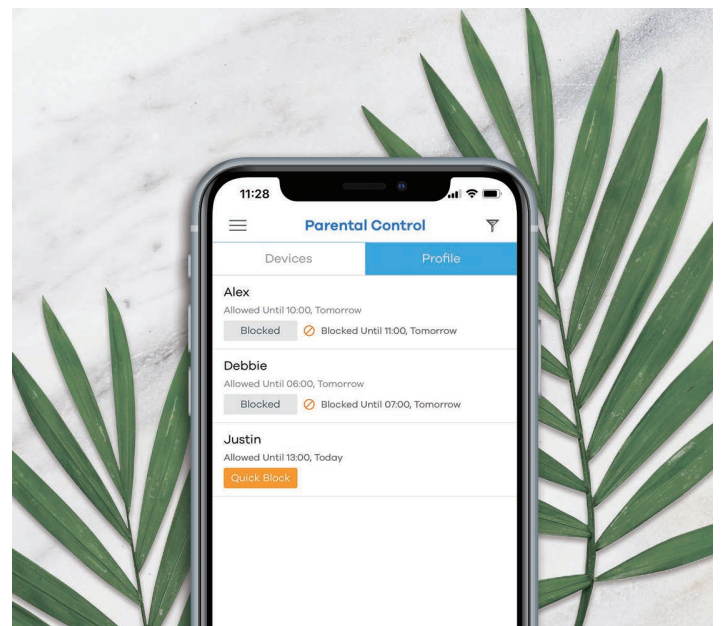

Keeping the Internet safe for children

Set Internet limitation for your child with our user-friendly app which includes parental control features. Ensure that your child are following their productivity and sleep schedule without constantly monitoring them. Support intervals in schedule settings and timer based with device blocking. Fine tune the amount of time that you wish your children's device connection.