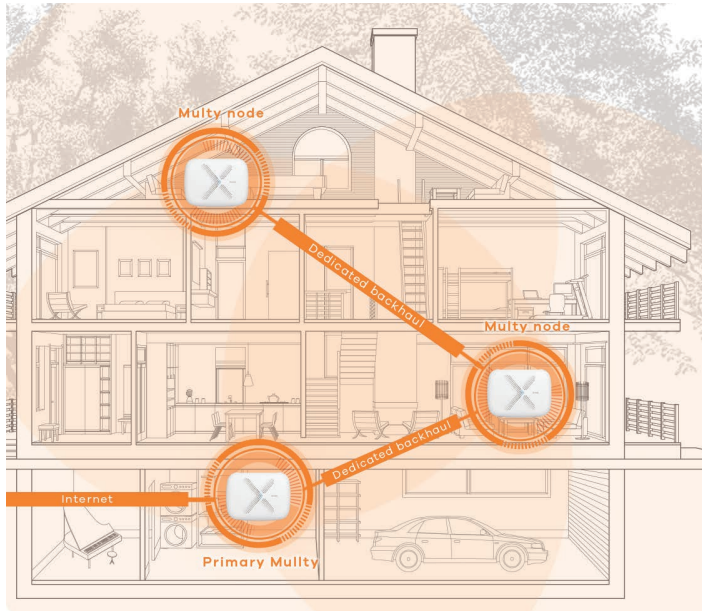

Automatically connects to the fastest path

Support Amazon Alexa Voice Control

Benefits

Extend your WiFi coverage further with Daisy-Chaining

Get true corner-to-corner wireless coverage with our new daisy-chaining capability on our Multy system. Daisy-chaining allowing Multy nodes to connect to other Multy nodes to increase the Multy system's range. This enhancement is excellent for users' homes that have long stretch of spaces that requires WiFi coverage.

Automatically connects to the fastest path

No matter where you are in the home, the Zyxel Multy X connects to the closest Multy X unit for faster wireless connection while gaining stronger signal connection for better reliability.