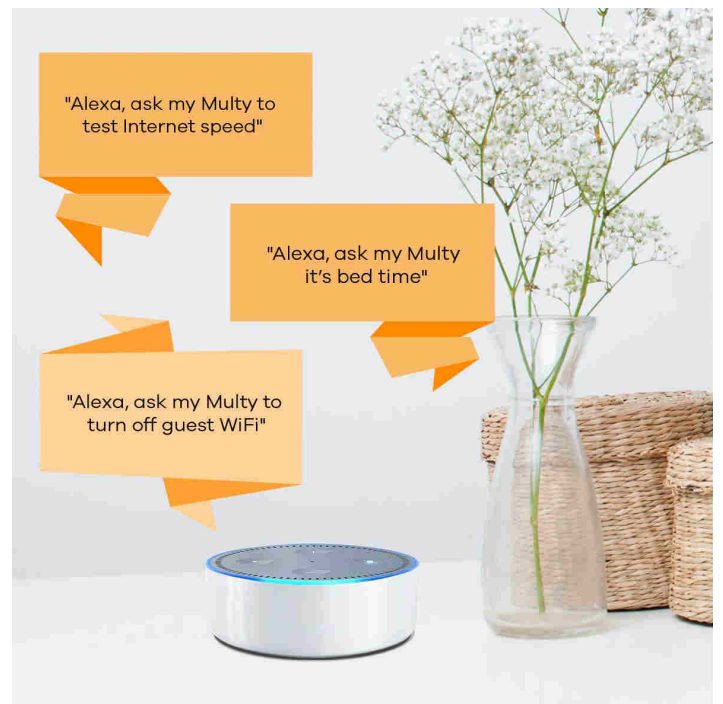

Keeping the Internet safe for children

Set Internet limitation for your child with our user-friendly app which includes parental control features. Ensure that your child are following their productivity and sleep schedule without constantly monitoring them. Support intervals in schedule settings and timer based with device blocking. Fine tune the amount of time that you wish your children's device connection.

Unified WiFi name and password

Multy creates a single wireless network name and password, allowing you to roam, work and play freely throughout your home. Leaving one room? No problem. No need to input the name and password for another extender—Multy lets you roam, and stay connected with ease.

Support Amazon Alexa Voice Control

The Zyxel Multy X is an Amazon Alexa-enabled device. Alexa enables you to interact with Multy X using voice. Let user connect to Alexa to manage home network easier. Make your voice-control experience better.