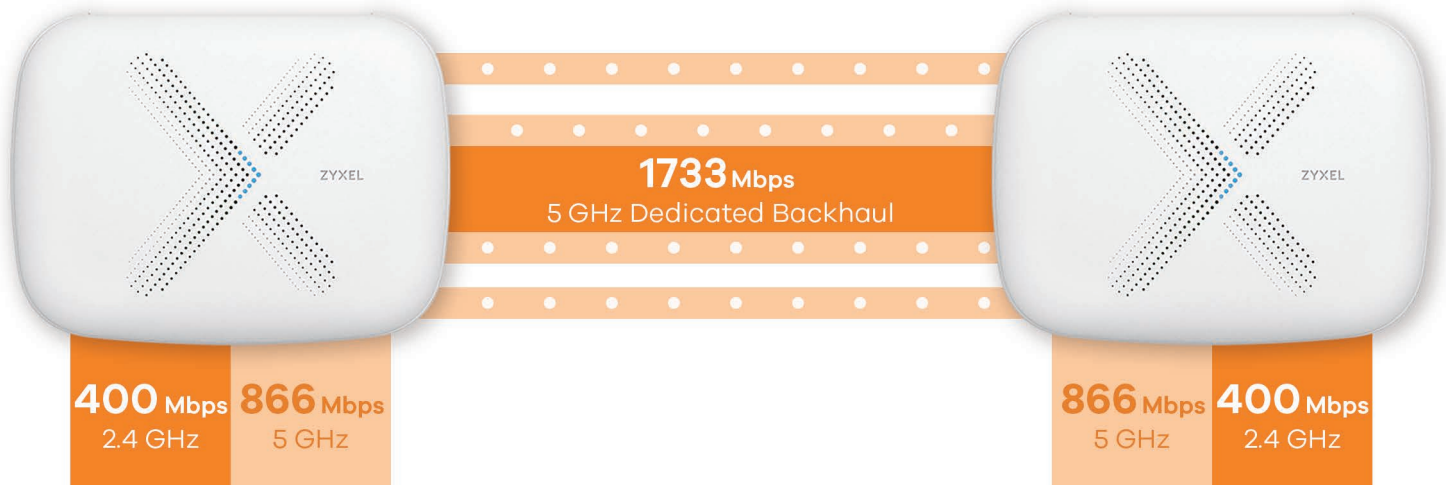

Get the full Internet speed you deserve

Powered with a Tri-Band wireless system, Multy can deliver maximum wireless speed through its dedicated 5 GHz backhaul between Multy nodes. This creates a single, powerful wireless network that not only delivers better coverage, but also fast wireless connection.