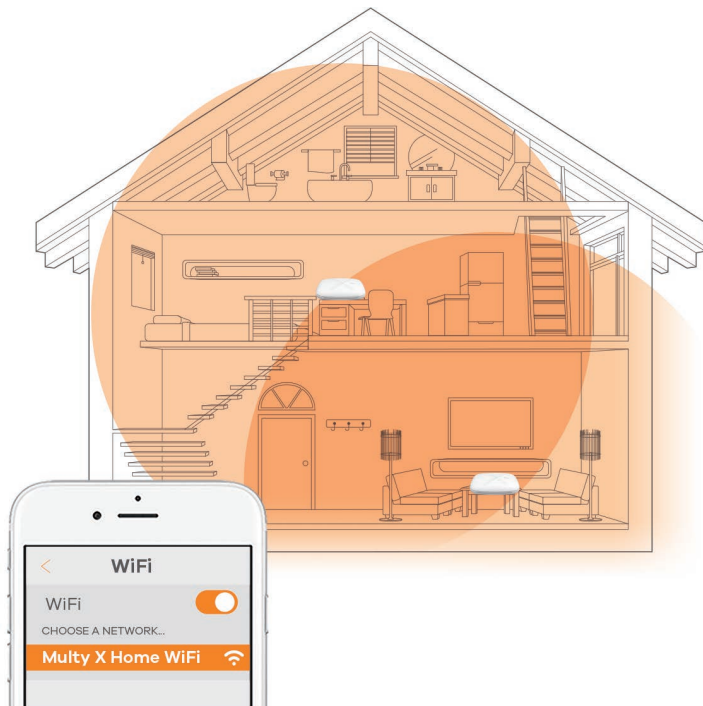

Automatically connects to the fastest path

No matter where you are in the home, the Zyxel Multy X connects to the closest Multy X unit for faster wireless connection while gaining stronger signal connection for better reliability.

Experience a new hassle-free installation

Multy X app provides visual setup guide and ensuring that you get connected without the complication of knowing technical network information and opening a browser. Enhanced parental controls to fine tune your kids online experience. Additional speed test options enabling you to check your Internet performance.

Keeping the Internet safe for children

Set Internet limitation for your child with our user-friendly app which includes parental control features. Ensure that your child are following their productivity and sleep schedule without constantly monitoring them. Support intervals in schedule settings and timer based with device blocking. Fine tune the amount of time that you wish your children's device connection.

Unified WiFi name and password

Multy creates a single wireless network name and password, allowing you to roam, work and play freely throughout your home. Leaving one room? No problem. No need to input the name and password for another extender—Multy lets you roam, and stay connected with ease.