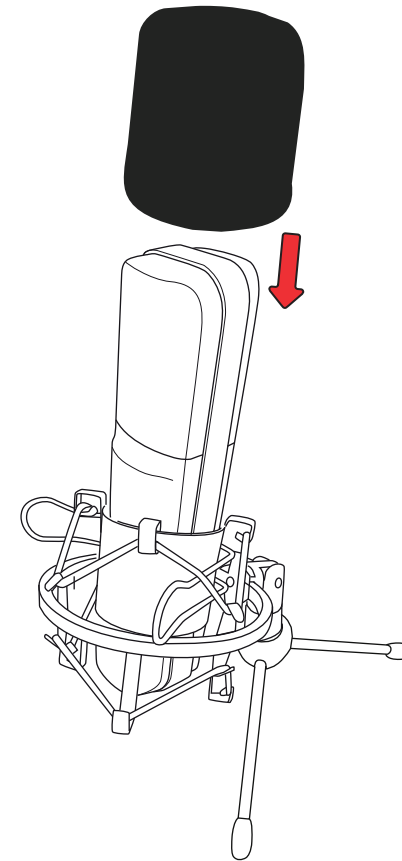

Trust

USER GUIDE

LANCE

PC LAPTOP
STREAMING

1. Table stand & Shock Mount

a

b

2. Pop Filter