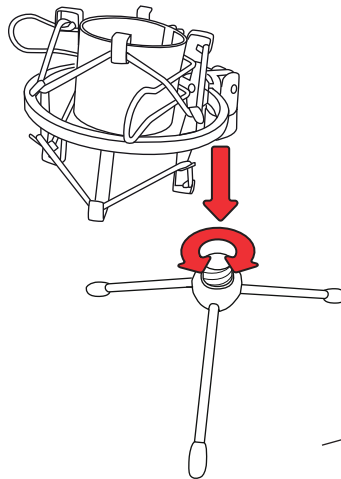

Trust

USER GUIDE

LANCE

PC LAPTOP
STREAMING

1. Table stand & Shock Mount

a

b

2. Pop Filter