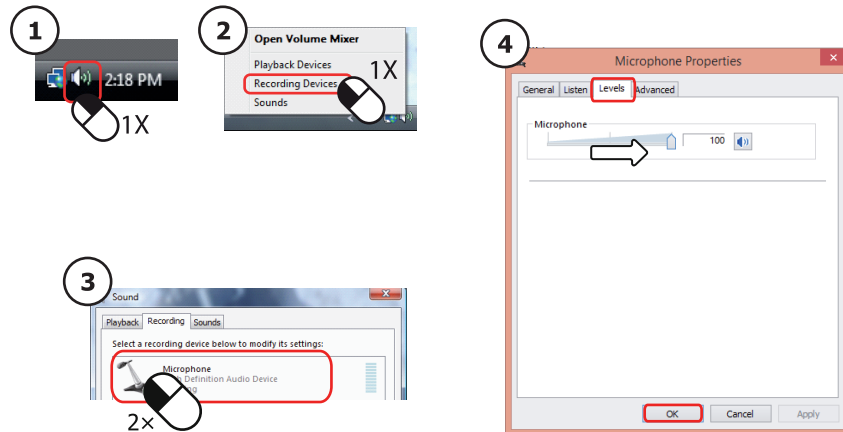

www.trust.com/22614/faq

3. Connect to PC

4. Installation - Windows 10/8/7

Windows 8
start here

Windows 10,8,7

5. Microphone Level

6. Microphone Direction