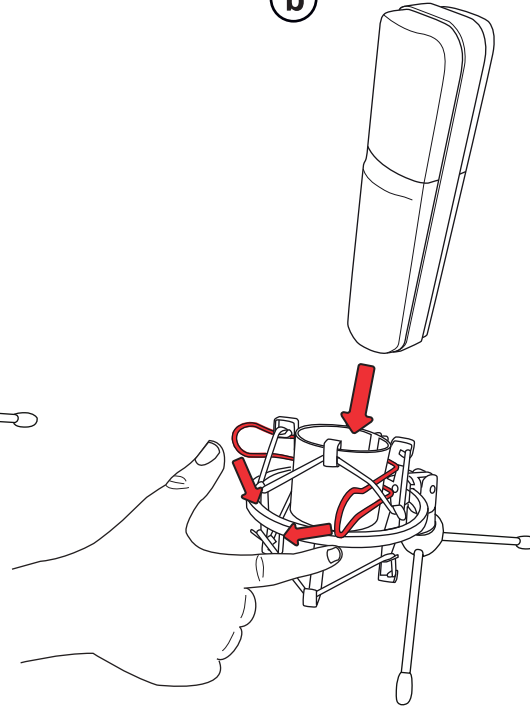

Trust

USER GUIDE

LANCE

PC LAPTOP
STREAMING

1. Table stand & Shock Mount

a

b

2. Pop Filter

www.trust.com/22614/faq

3. Connect to PC

4. Installation - Windows 10/8/7

Windows 8
start here

Windows 10,8,7

5. Microphone Level

6. Microphone Direction