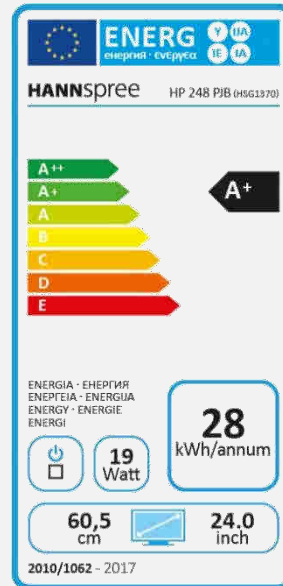

### ERGONOMIC FEATURES

Height  
 Adjust.  
 Stand

Pivot

Tilt

Swivel

Display Size	60,45cm / 23.8" Diagonal
Panel Type	TFT – LED Backlight PLS-Type Panel (*)
Aspect Ratio	16:9
Resolution (H x V)	1920 x 1080 Full HD
Brightness	250cd/m <sup>2</sup>
Contrast (Typ.)	1.000:1 (Typical)
Contrast (Active)	80.000.000:1 (Active)
Viewing Angle L/R; U/D	178° H – 178° V (CR >10)
Response Time	5 msec
Pixel Pitch	0,274 (H) x 0,274 (V) mm
Panel Surface	Anti-Glare
Display Colors	16.7M Colors
Horizontal Frequency	30 – 83 kHz
Vertical Frequency	56 – 75 Hz
Max Display Frequency	1920 x 1080 @ 60Hz
Input 1	D-Sub (VGA)
Input 2	HDMI
Input 3	Display Port
Built-in Speakers	Yes, 2W x 2; Earphone Jack
Power Consumption	On: 16.9W; Stand-by: 0,35W; Off: 0,23W (TEC Total Energy Consumption. Related to EPA 7.1)
AC Power Range	AC 100 ~ 240 Volt; 50 ~ 60 Hz
Product Dimensions	527.5 ~ 407.5 x 200 x 540 mm (W x D x H)
Packing Dimensions	635 x 165 x 402 mm (W x D x H)
Net / Gross Weight	5.0 Kgs / 6.1 Kgs
Bezel & Color Plan	Bezel / Arm / Rear Cover: Black texture Base: Tempered Glass

VESA Mounting	100 x 100 mm
Monitor Stand	Height Adjustable Stand (up to 120 mm)
Tilt / Kensington Lock	-5° ~ 20° / Yes
Pivot / Swivel	Yes 90° Clockwise / Swivel 360°
Controls	Menu, (+), (-), AUTO, Power
Color	Warm, Natural, Cool, User Mode
Preset Mode	PC, Movie, Game Modes
On Screen Display	11 OSD Languages
Accessory	Power Cable (1,5m); HDMI Cable (1,5m); Warranty Card; Quick Start Guide
Other Features	Low Blue Light Flicker Free
Certifications	CE, Energy Star 7.1, ISO9241-307 Class I, TCO 7.0, WEEE, RoHS, Reach