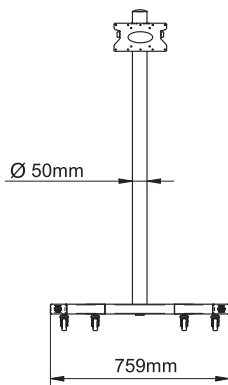

Medium Flat Screen Display Trolley/Stand

For more information please visit www.btechavmounts.com/BT7504

BT7504

Front View With Castors