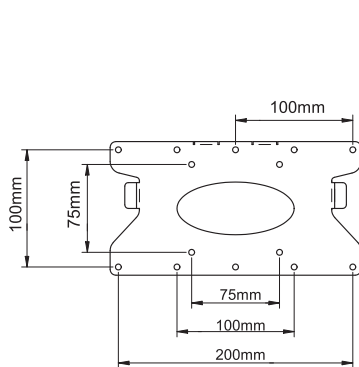

### Medium Flat Screen Display Trolley/Stand

Designed for medium screens  
up to 42" (81cm) / 24kg (53lbs)

- Fits screens with VESA® mounting patterns: 75 x 75, 100 x 100, 200 x 100 and 200 x 200mm
- Non-marking 2" locking/braked castors included
- Also supplied with optional screw in levelling feet
- 1.1m Ø50mm poles supplied with 5 cable management holes
- Adaptor Plates available for use with larger screens:  
**BT7502** for Screens VESA® xings: 200 x 200mm  
**BT7541** for Screens VESA® xings: 300 x 200mm  
**BT7505** for Universal Screens using VESA xings: 400 x 200, 300 x 300 or non-VESA xings: H: 123mm - 570mm V: 300mm
- Trolley Dimensions (including wheels):  
 Height: 1210mm (47.6") Depth: 455mm (17.9")  
 Width: 735mm (28.9")
- Colours Available: Black Base with Chrome Poles, Silver Base with Chrome Poles

### Medium Flat Screen Display Trolley/Stand

For more information please visit [www.btechavmounts.com/BT7504](http://www.btechavmounts.com/BT7504)

**BT7504**

**Front View With Castors**

**Side View With Castors**

**Side View With Levelling Feet**

**Trolley Base**

**Interface Plate**

**Interface Plate and Arms**

**Mounting Plate**

Colour:	Order Ref:	EAN Code:
Black Base & Chrome Pole	BT7504/BC	5019318750212
Silver Base & Chrome Poles	BT7504/SC	5019318750229