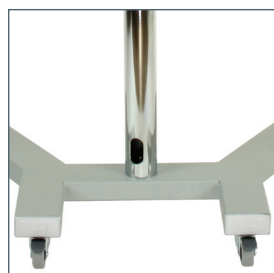

### Medium Flat Screen Display Trolley/Stand

For more information please visit [www.btechavmounts.com/BT7504](http://www.btechavmounts.com/BT7504)

**BT7504**

### Medium Flat Screen Display Trolley/Stand

Designed for medium screens  
up to 42" (81cm) / 24kg (53lbs)

- Fits screens with VESA® mounting patterns: 75 x 75, 100 x 100, 200 x 100 and 200 x 200mm
- Non-marking 2" locking/braked castors included
- Also supplied with optional screw in levelling feet
- 1.1m Ø50mm poles supplied with 5 cable management holes
- Adaptor Plates available for use with larger screens:  
**BT7502** for Screens VESA® xings: 200 x 200mm  
**BT7541** for Screens VESA® xings: 300 x 200mm  
**BT7505** for Universal Screens using VESA xings: 400 x 200, 300 x 300 or non-VESA xings: H: 123mm - 570mm V: 300mm
- Trolley Dimensions (including wheels):  
 Height: 1210mm (47.6") Depth: 455mm (17.9")  
 Width: 735mm (28.9")
- Colours Available: Black Base with Chrome Poles, Silver Base with Chrome Poles