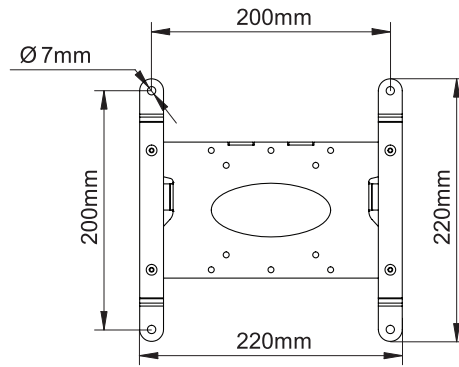

### Medium Flat Screen Display Trolley/Stand

Designed for medium screens  
up to 42" (81cm) / 24kg (53lbs)

- Fits screens with VESA® mounting patterns: 75 x 75, 100 x 100, 200 x 100 and 200 x 200mm
- Non-marking 2" locking/braked castors included
- Also supplied with optional screw in levelling feet
- 1.1m Ø50mm poles supplied with 5 cable management holes
- Adaptor Plates available for use with larger screens:  
**BT7502** for Screens VESA® xings: 200 x 200mm  
**BT7541** for Screens VESA® xings: 300 x 200mm  
**BT7505** for Universal Screens using VESA xings: 400 x 200, 300 x 300 or non-VESA xings: H: 123mm - 570mm V: 300mm
- Trolley Dimensions (including wheels):  
 Height: 1210mm (47.6") Depth: 455mm (17.9")  
 Width: 735mm (28.9")
- Colours Available: Black Base with Chrome Poles, Silver Base with Chrome Poles

### Medium Flat Screen Display Trolley/Stand

For more information please visit [www.btechavmounts.com/BT7504](http://www.btechavmounts.com/BT7504)

**BT7504**

**Front View With Castors**

**Side View With Castors**

**Side View With Levelling Feet**

**Trolley Base**

**Interface Plate**

**Interface Plate and Arms**

**Mounting Plate**

Colour:	Order Ref:	EAN Code:
Black Base & Chrome Pole	BT7504/BC	5019318750212
Silver Base & Chrome Poles	BT7504/SC	5019318750229