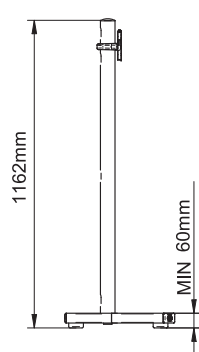

### Medium Flat Screen Display Trolley/Stand

Designed for medium screens  
up to 42" (81cm) / 24kg (53lbs)

- Fits screens with VESA® mounting patterns: 75 x 75, 100 x 100, 200 x 100 and 200 x 200mm
- Non-marking 2" locking/braked castors included
- Also supplied with optional screw in levelling feet
- 1.1m Ø50mm poles supplied with 5 cable management holes
- Adaptor Plates available for use with larger screens:  
**BT7502** for Screens VESA® xings: 200 x 200mm  
**BT7541** for Screens VESA® xings: 300 x 200mm  
**BT7505** for Universal Screens using VESA xings: 400 x 200, 300 x 300 or non-VESA xings: H: 123mm - 570mm V: 300mm
- Trolley Dimensions (including wheels):  
 Height: 1210mm (47.6") Depth: 455mm (17.9")  
 Width: 735mm (28.9")
- Colours Available: Black Base with Chrome Poles, Silver Base with Chrome Poles

### Medium Flat Screen Display Trolley/Stand

For more information please visit [www.btechavmounts.com/BT7504](http://www.btechavmounts.com/BT7504)

**BT7504**

**Front View With Castors**

**Side View With Castors**

**Side View With Levelling Feet**

**Trolley Base**

**Interface Plate**

**Interface Plate and Arms**

**Mounting Plate**

Colour:	Order Ref:	EAN Code:
Black Base & Chrome Pole	BT7504/BC	5019318750212
Silver Base & Chrome Poles	BT7504/SC	5019318750229