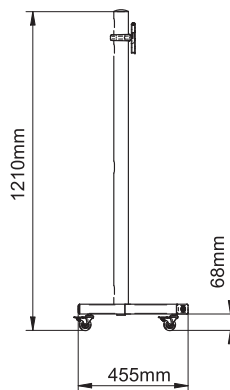

Side View With Castors