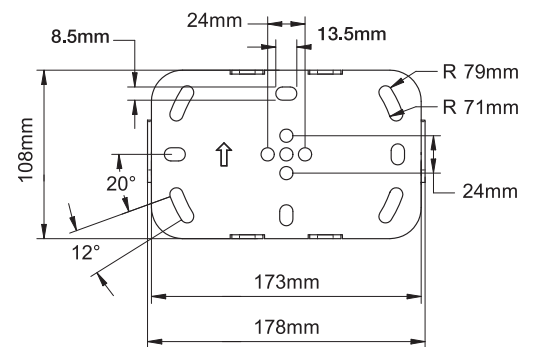

### Medium Flat Screen Display Trolley/Stand

Designed for medium screens  
up to 42" (81cm) / 24kg (53lbs)

- Fits screens with VESA® mounting patterns: 75 x 75, 100 x 100, 200 x 100 and 200 x 200mm
- Non-marking 2" locking/braked castors included
- Also supplied with optional screw in levelling feet
- 1.1m Ø50mm poles supplied with 5 cable management holes
- Adaptor Plates available for use with larger screens:  
**BT7502** for Screens VESA® xings: 200 x 200mm  
**BT7541** for Screens VESA® xings: 300 x 200mm  
**BT7505** for Universal Screens using VESA xings: 400 x 200, 300 x 300 or non-VESA xings: H: 123mm - 570mm V: 300mm
- Trolley Dimensions (including wheels):  
 Height: 1210mm (47.6") Depth: 455mm (17.9")  
 Width: 735mm (28.9")
- Colours Available: Black Base with Chrome Poles, Silver Base with Chrome Poles

**Side View With Levelling Feet**

**Trolley Base**

**Interface Plate**

**Interface Plate and Arms**

**Mounting Plate**

Colour:	Order Ref:	EAN Code:
Black Base & Chrome Pole	BT7504/BC	5019318750212
Silver Base & Chrome Poles	BT7504/SC	5019318750229