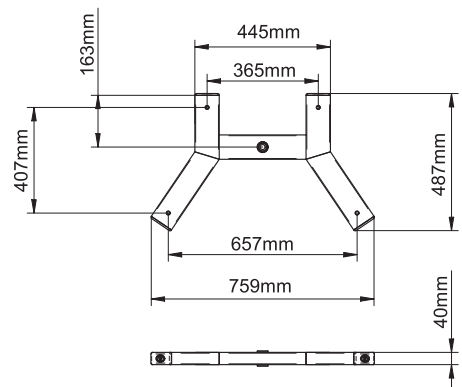

### Medium Flat Screen Display Trolley/Stand

Designed for medium screens  
up to 42" (81cm) / 24kg (53lbs)

- Fits screens with VESA® mounting patterns: 75 x 75, 100 x 100, 200 x 100 and 200 x 200mm
- Non-marking 2" locking/braked castors included
- Also supplied with optional screw in levelling feet
- 1.1m Ø50mm poles supplied with 5 cable management holes
- Adaptor Plates available for use with larger screens:  
**BT7502** for Screens VESA® xings: 200 x 200mm  
**BT7541** for Screens VESA® xings: 300 x 200mm  
**BT7505** for Universal Screens using VESA xings: 400 x 200, 300 x 300 or non-VESA xings: H: 123mm - 570mm V: 300mm
- Trolley Dimensions (including wheels):  
 Height: 1210mm (47.6") Depth: 455mm (17.9")  
 Width: 735mm (28.9")
- Colours Available: Black Base with Chrome Poles, Silver Base with Chrome Poles

### Medium Flat Screen Display Trolley/Stand

For more information please visit [www.btechavmounts.com/BT7504](http://www.btechavmounts.com/BT7504)

**BT7504**

**Front View With Castors**

**Side View With Castors**

**Side View With Levelling Feet**

**Trolley Base**

**Interface Plate**

**Interface Plate and Arms**

**Mounting Plate**

Colour:	Order Ref:	EAN Code:
Black Base & Chrome Pole	BT7504/BC	5019318750212
Silver Base & Chrome Poles	BT7504/SC	5019318750229