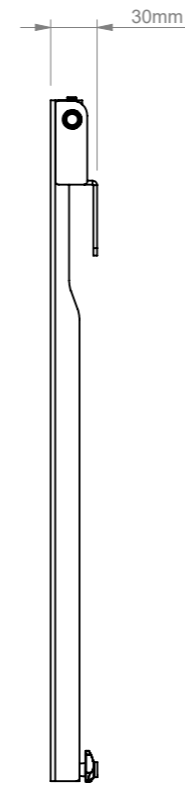

THE INFORMATION CONTAINED IN THIS DRAWING IS THE SOLE PROPERTY OF B-TECH INTERNATIONAL DESIGN AND MANUFACTURING LIMITED, ANY REPRODUCTION IN PART OR WHOLE WITHOUT THE WRITTEN PERMISSION OF B-TECH INTERNATIONAL DESIGN AND MANUFACTURING LIMITED IS PROHIBITED.

<b>B-Tech International Design and Manufacturing Limited</b>		<b>B-Tech No:</b> BT8421-PRO
Part of the B-Tech International Group of Companies		<b>Version:</b> V2.4
 UNLESS OTHERWISE SPECIFIED DIMENSIONS ARE IN MILLIMETERS	<b>Size:</b> A3	<b>Title:</b> Universal Flat Screen Wall Mount
	<b>Scale:</b> 1:5	<b>Revision:</b> 0.0
<b>Sheet:</b> 1 of 1	<b>Date:</b> 09/03/2016	<b>File Name:</b> BTD-BT8421-PRO-R0.0