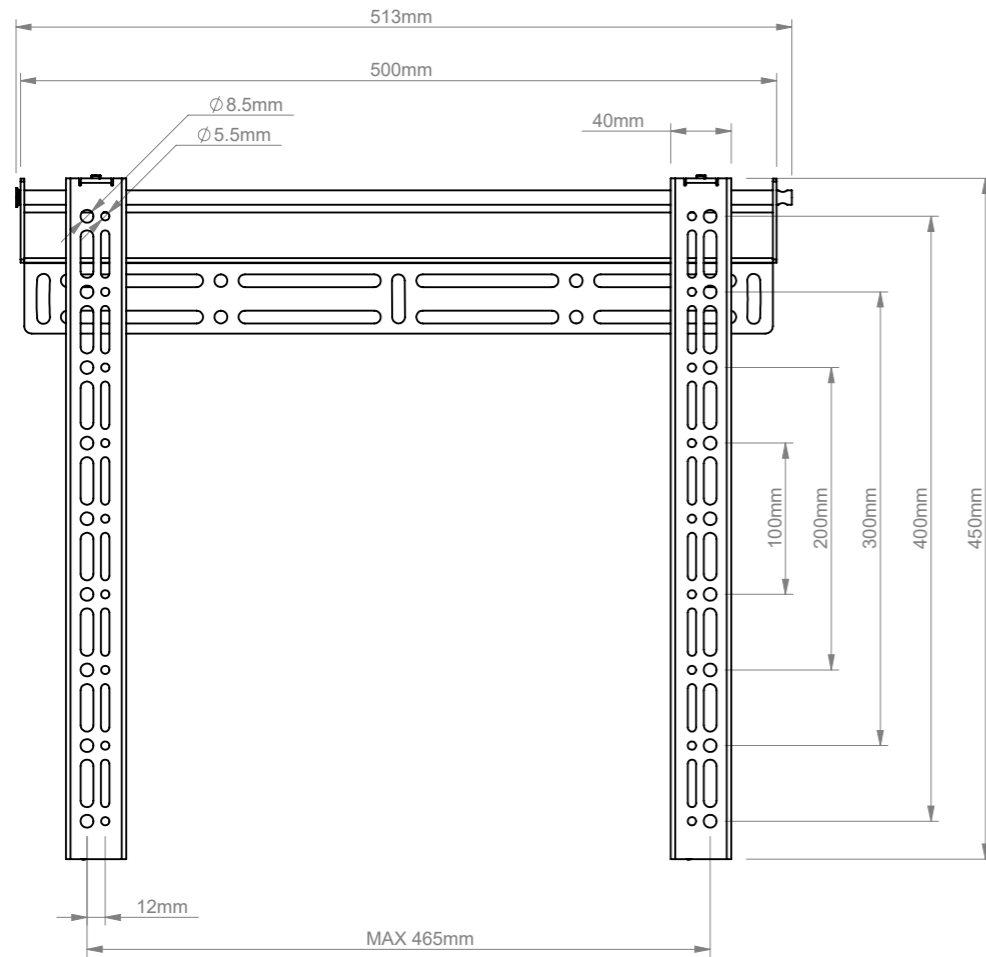

<b>B-Tech International Design and Manufacturing Limited</b>		<b>B-Tech No:</b> BT8421-PRO
Part of the B-Tech International Group of Companies		<b>Version:</b> V2.4
 UNLESS OTHERWISE SPECIFIED DIMENSIONS ARE IN MILLIMETERS	<b>Size:</b> A3	<b>Title:</b> Universal Flat Screen Wall Mount
	<b>Scale:</b> 1:5	<b>Revision:</b> 0.0
<b>Sheet:</b> 1 of 1	<b>Date:</b> 09/03/2016	<b>File Name:</b> BTD-BT8421-PRO-R0.0