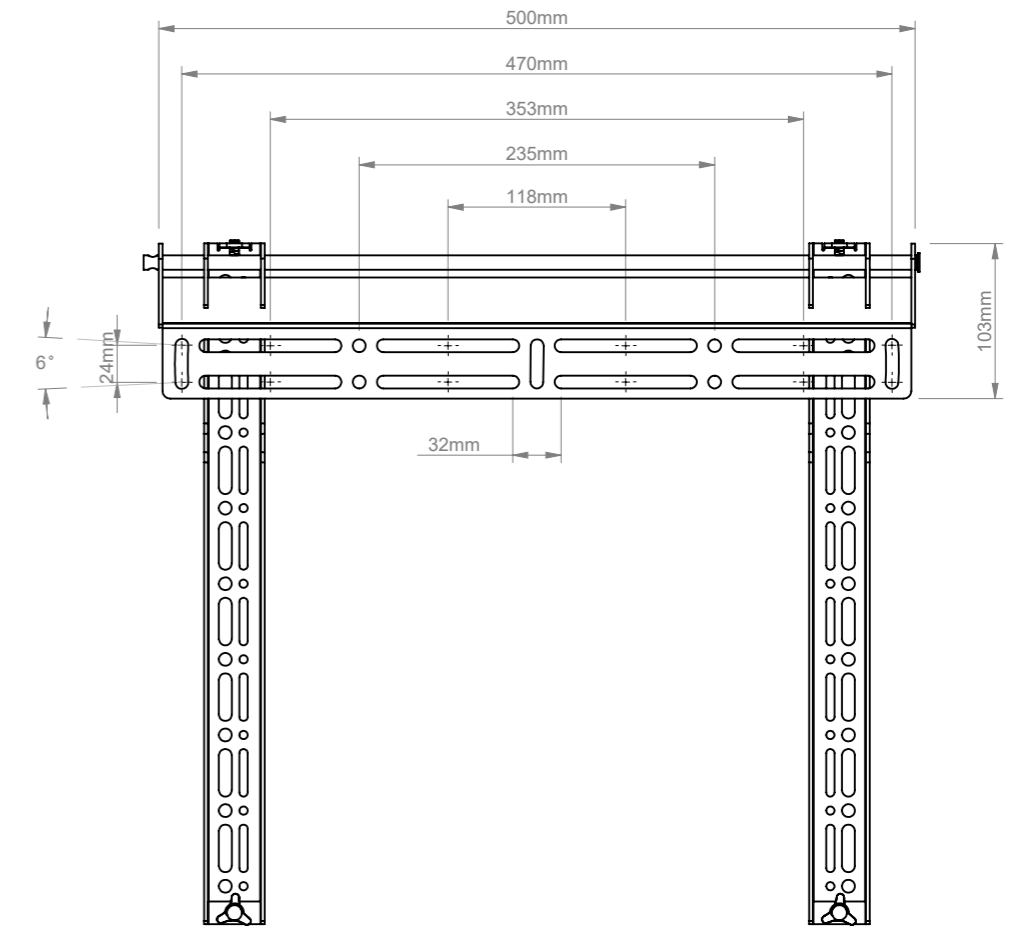

<b>B-Tech International Design and Manufacturing Limited</b>		<b>B-Tech No:</b> BT8421-PRO
Part of the B-Tech International Group of Companies		<b>Version:</b> V2.4
 UNLESS OTHERWISE SPECIFIED DIMENSIONS ARE IN MILLIMETERS	<b>Size:</b> A3	<b>Title:</b> Universal Flat Screen Wall Mount
	<b>Scale:</b> 1:5	<b>Revision:</b> 0.0
<b>Sheet:</b> 1 of 1	<b>Date:</b> 09/03/2016	<b>File Name:</b> BTD-BT8421-PRO-R0.0