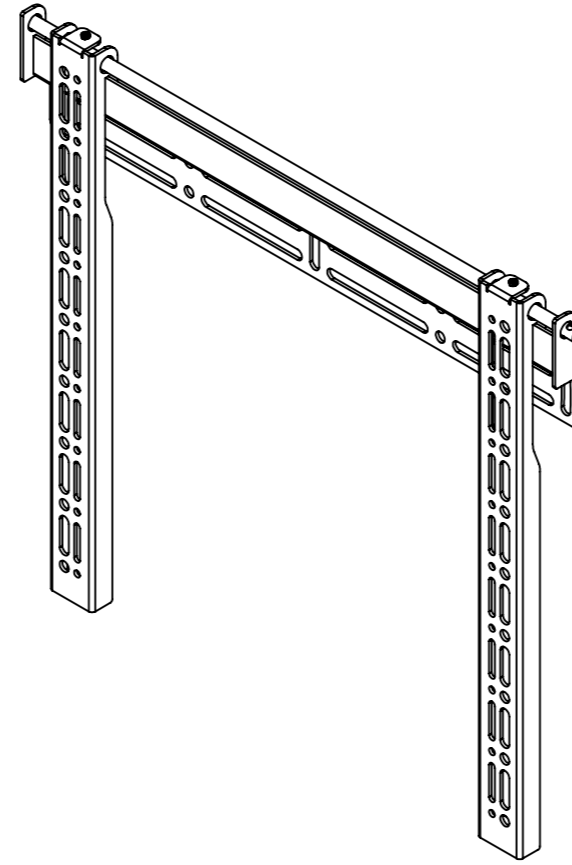

THE INFORMATION CONTAINED IN THIS DRAWING IS THE SOLE PROPERTY OF B-TECH INTERNATIONAL DESIGN AND MANUFACTURING LIMITED, ANY REPRODUCTION IN PART OR WHOLE WITHOUT THE WRITTEN PERMISSION OF B-TECH INTERNATIONAL DESIGN AND MANUFACTURING LIMITED IS PROHIBITED.

<b>B-Tech International Design and Manufacturing Limited</b>		<b>B-Tech No:</b> BT8421-PRO
Part of the B-Tech International Group of Companies		<b>Version:</b> V2.4
 UNLESS OTHERWISE SPECIFIED DIMENSIONS ARE IN MILLIMETERS	<b>Size:</b> A3	<b>Title:</b> Universal Flat Screen Wall Mount
	<b>Scale:</b> 1:5	<b>Revision:</b> 0.0
<b>Sheet:</b> 1 of 1	<b>Date:</b> 09/03/2016	<b>File Name:</b> BTD-BT8421-PRO-R0.0