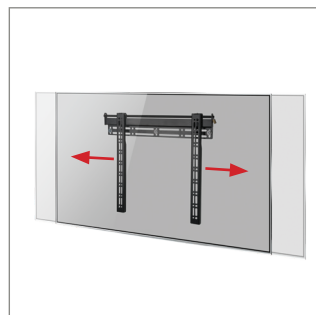

B-TECH AV MOUNTS™

MONTS
 SCREENS
 30MM FROM
 THE WALL

BT8421

UNIVERSAL FLAT SCREEN WALL MOUNT

Designed for medium sized screens up to 35kg, the slim BT8421 mounts screens just 30mm from the wall and features post installation screen alignment, B-Tech's "On Wall Levelling System" and simple 'hook-on' installation to make screen mounting as quick and simple as possible. The BT8421 also features a security locking bar to help prevent un-authorized removal of the screen. All mounting hardware included.

SPECIFICATION

Recommended Screen Size	39" - 55"
Max Load	35kg
Universal Fixings	up to 465mm x 400mm
VESA® compatibility	up to 400 x 400
Colour	Black

FEATURES

- Low profile design mounts screens 30mm from the wall
- Features OWLS™ (On Wall Levelling System) to allow the wall plate to be levelled once mounted, eliminating the need to re-drill the wall
- Suitable for concrete or brick walls
- Post installation screen alignment for perfect screen positioning
- Security locking screws, Allen key and locking bars provided for a secure installation
- Simple 'hook-on' installation
- All mounting hardware included

VESA 400 55" 140cm 35KG [Adjustable] [Black]

Low profile design mounts screens 30mm from the wall

Post installation screen alignment for perfect positioning every time

Security locking screws, Allen key and locking bars provided for a secure installation*