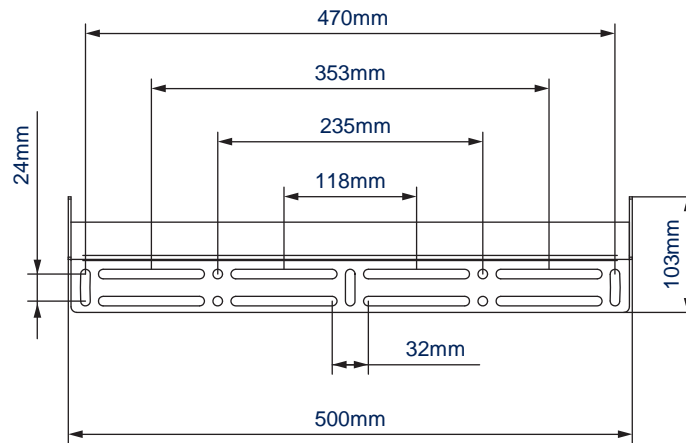

SPECIFICATION

Recommended Screen Size	39" - 55"
Max Load	35kg
Universal Fixings	up to 465mm x 400mm
VESA® compatibility	up to 400 x 400
Colour	Black

FEATURES

- Low profile design mounts screens 30mm from the wall
- Features OWLS™ (On Wall Levelling System) to allow the wall plate to be levelled once mounted, eliminating the need to re-drill the wall
- Suitable for concrete or brick walls
- Post installation screen alignment for perfect screen positioning
- Security locking screws, Allen key and locking bars provided for a secure installation
- Simple 'hook-on' installation
- All mounting hardware included

VESA 400 55" 140cm 35KG [Adjustable] [Black]

Low profile design mounts screens 30mm from the wall

Post installation screen alignment for perfect positioning every time

Security locking screws, Allen key and locking bars provided for a secure installation*

All mounting hardware included

* Padlock not included

FRONT VIEW

SIDE VIEW

WALL PLATE

PACKING INFORMATION

ORIGINAL DESIGN BY B-TECH - REGISTERED COMMUNITY DESIGN NO.: 001713280-0033

COLOUR:	ORDER REF:	EAN CODE:	MASTER CARTON QTY:	INNER CARTON QTY:	MASTER CARTON WEIGHT:	MASTER CARTON CUBE:
Black	BT8421-PRO	5019318082009	8	2	23.5kg	0.046cbm

RELATED PRODUCTS

BT8200
Ultra-Slim Universal Flat Screen Wall Mount for screens up to 45"

BT8210
Ultra-Slim Universal Flat Screen Wall Mount for screens up to 55"

BT8220
Ultra-Slim Universal Flat Screen Wall Mount for screens up to 80"