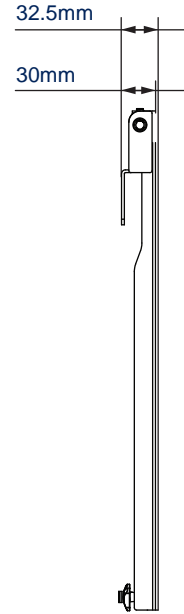

SPECIFICATION

Recommended Screen Size	39" - 55"
Max Load	35kg
Universal Fixings	up to 465mm x 400mm
VESA® compatibility	up to 400 x 400
Colour	Black

FEATURES

- Low profile design mounts screens 30mm from the wall
- Features OWLS™ (On Wall Levelling System) to allow the wall plate to be levelled once mounted, eliminating the need to re-drill the wall
- Suitable for concrete or brick walls
- Post installation screen alignment for perfect screen positioning
- Security locking screws, Allen key and locking bars provided for a secure installation
- Simple 'hook-on' installation
- All mounting hardware included

VESA 400 55" 140cm 35KG [Adjustable] [Black]

Low profile design mounts screens 30mm from the wall

Post installation screen alignment for perfect positioning every time

Security locking screws, Allen key and locking bars provided for a secure installation*

All mounting hardware included

* Padlock not included

FRONT VIEW

SIDE VIEW

WALL PLATE

PACKING INFORMATION

ORIGINAL DESIGN BY B-TECH - REGISTERED COMMUNITY DESIGN NO.: 001713280-0033

COLOUR:	ORDER REF:	EAN CODE:	MASTER CARTON QTY:	INNER CARTON QTY:	MASTER CARTON WEIGHT:	MASTER CARTON CUBE:
Black	BT8421-PRO	5019318082009	8	2	23.5kg	0.046cbm