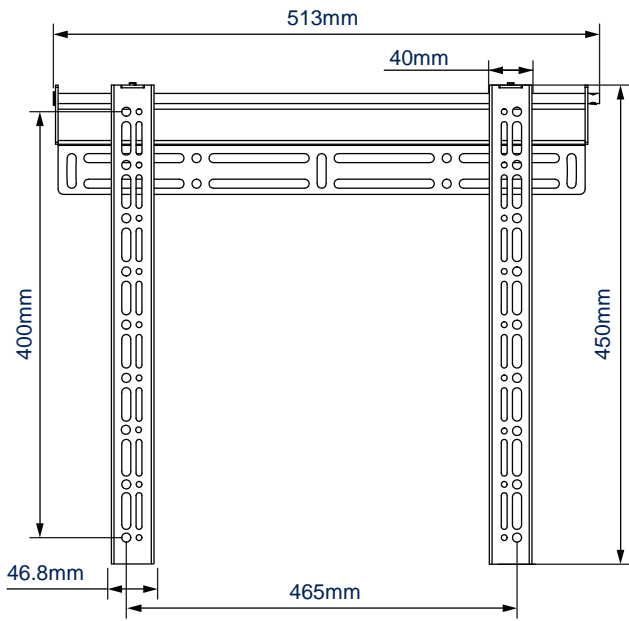

SPECIFICATION

Recommended Screen Size	39" - 55"
Max Load	35kg
Universal Fixings	up to 465mm x 400mm
VESA® compatibility	up to 400 x 400
Colour	Black

FEATURES

- Low profile design mounts screens 30mm from the wall
- Features OWLS™ (On Wall Levelling System) to allow the wall plate to be levelled once mounted, eliminating the need to re-drill the wall
- Suitable for concrete or brick walls
- Post installation screen alignment for perfect screen positioning
- Security locking screws, Allen key and locking bars provided for a secure installation
- Simple 'hook-on' installation
- All mounting hardware included

VESA 400 55" 140cm 35KG [Adjustable] [Black]

Low profile design mounts screens 30mm from the wall

Post installation screen alignment for perfect positioning every time

Security locking screws, Allen key and locking bars provided for a secure installation*

All mounting hardware included

* Padlock not included

FRONT VIEW

SIDE VIEW

WALL PLATE

PACKING INFORMATION

ORIGINAL DESIGN BY B-TECH - REGISTERED COMMUNITY DESIGN NO.: 001713280-0033

COLOUR:	ORDER REF:	EAN CODE:	MASTER CARTON QTY:	INNER CARTON QTY:	MASTER CARTON WEIGHT:	MASTER CARTON CUBE:
Black	BT8421-PRO	5019318082009	8	2	23.5kg	0.046cbm