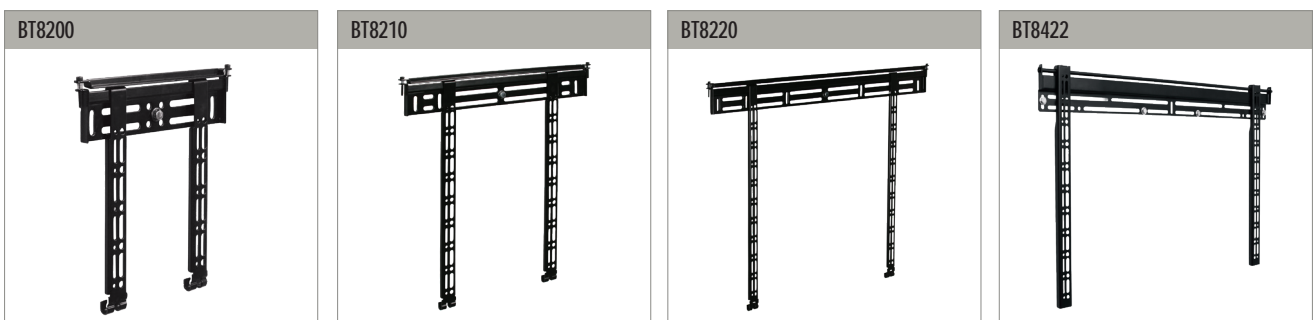

SPECIFICATION

Recommended Screen Size	39" - 55"
Max Load	35kg
Universal Fixings	up to 465mm x 400mm
VESA® compatibility	up to 400 x 400
Colour	Black

FEATURES

- Low profile design mounts screens 30mm from the wall
- Features OWLS™ (On Wall Levelling System) to allow the wall plate to be levelled once mounted, eliminating the need to re-drill the wall
- Suitable for concrete or brick walls
- Post installation screen alignment for perfect screen positioning
- Security locking screws, Allen key and locking bars provided for a secure installation
- Simple 'hook-on' installation
- All mounting hardware included

VESA 400 55" 140cm 35KG [Adjustable] [Black]

Low profile design mounts screens 30mm from the wall

Post installation screen alignment for perfect positioning every time

Security locking screws, Allen key and locking bars provided for a secure installation*

All mounting hardware included

* Padlock not included

FRONT VIEW

SIDE VIEW

WALL PLATE

PACKING INFORMATION

ORIGINAL DESIGN BY B-TECH - REGISTERED COMMUNITY DESIGN NO.: 001713280-0033

COLOUR:	ORDER REF:	EAN CODE:	MASTER CARTON QTY:	INNER CARTON QTY:	MASTER CARTON WEIGHT:	MASTER CARTON CUBE:
Black	BT8421-PRO	5019318082009	8	2	23.5kg	0.046cbm

RELATED PRODUCTS

BT8200
Ultra-Slim Universal Flat Screen Wall Mount for screens up to 45"

BT8210
Ultra-Slim Universal Flat Screen Wall Mount for screens up to 55"

BT8220
Ultra-Slim Universal Flat Screen Wall Mount for screens up to 80"