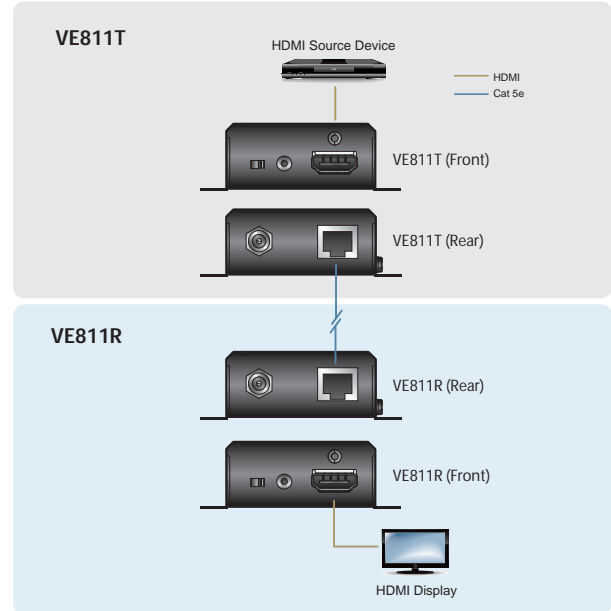

# HDMI HDBaseT Extender VE811

- The ATEN VE811 HDMI HDBaseT Extender guarantees the optimum HDMI connection up to 100 m over a single Cat 5e/6/6a or ATEN 2L-2910 Cat 6 cable. The VE811 meets HDMI Specification features including 3D, Deep Color, HD lossless audio formats and CEC pass-through. It supports Dolby Digital 5.1, DTS HD audio and video signals at resolutions up to 4K. In addition, the VE811 supports long reach mode, providing an effective means for extending HDMI signals up to 150m over a single Cat 5e/6 cable.

Pushing the technology and design to the limit, the compact design makes the VE811 easy to mount in any location. Engineered for today's digital trends, the VE811 is ideal for meeting rooms, or any setting that requires high quality HDMI video to be extended for great distances.

## Features

- HDBaseT Connectivity – extends an HDMI connection up to 100m via a single Cat 5e/6/6a or ATEN 2L-2910 Cat 6 cable
- Supports HDBaseT Long Reach Mode – up to 150 m via a single Cat 5e/6 cable at resolutions up to 1080p
- HDMI (3D, Deep Color, 4K)
- HDCP 2.2 compatible
- Supports resolutions of up to Ultra HD 4Kx2K and 1080p Full HD
- Consumer Electronic Control (CEC) allows interconnected HDMI devices to communicate and respond to a single remote control
- Supports wide screen format
- Plug and play – no software required
- Built-in 8KV/ 15 KV ESD protection
- Rack Mountable